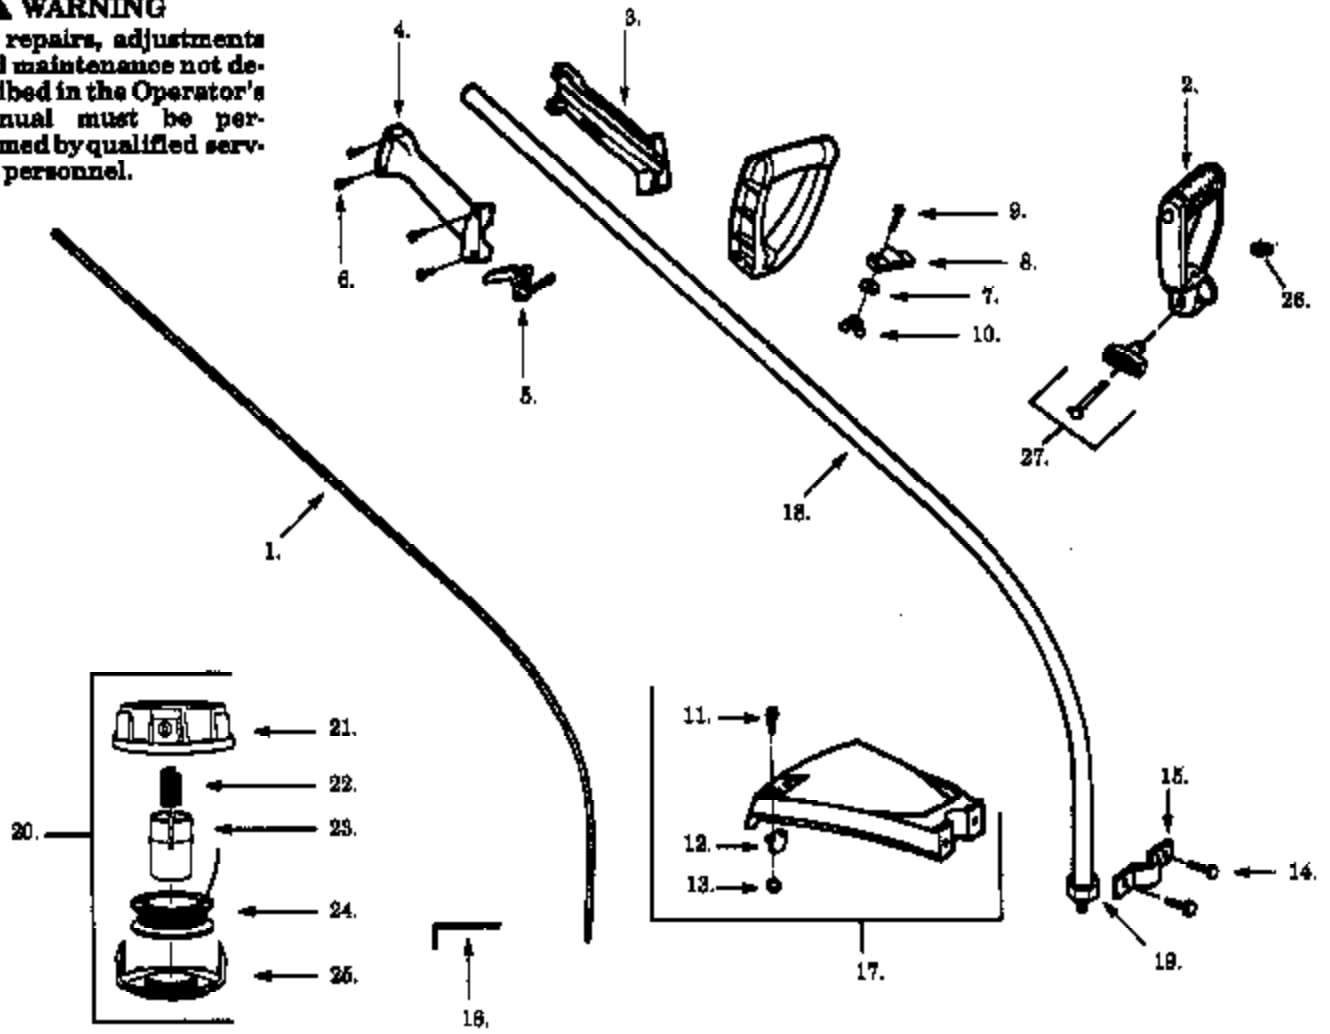

Gasket
Dia.
Kit

12.

Carb.
Repair
Kit

11.

Ref #	Part Number	Qty	Description
1	530035014		Metering Diaphragm
2	530035001		Metering Diaphragm Gasket
3	530035164		Pump Gasket
4	530035166		Pump Diaphragm
5	530035028		Metering Lever Pin
6	530035031		Metering Lever
7	530035178		Fuel Inlet Screen
8	530035106		Inlet Needle Valve
9	530037330		Metering Lever Spring
10	530035016		Metering Lever Pin Screw
11	530069460		Carburetor Repair Kit
12	530069461		Gasket/Diaphragm Kit
13	530035211	TK2145 Gas Trim Page 2 of 7	Circuit Plate Gasket
14	530035342	CARBURETOR WA-215-8	Spring Idle Needle-Type II
15	530035341		Idle Needle-Type II
16	530035337		Limiter Cap-Type II

▲ WARNING

All repairs, adjustments and maintenance not described in the Operator's Manual must be performed by qualified service personnel.

Ref #	Part Number	Qty	Description
1	530094671		Drive Shaft
2	530010957		Handle
3	530036514		Throttle Hsg. (Left)
4	530036515		Throttle Hsg. (Right)
5	530036556		Throttle Lever
6	530015966		Screw
7	530092062		Washer
8	530094742		Clamp
9	530015820		Bolt
10	530091373		Nut
11	530015337		Screw
12	530094570		Line Limiter
13	534235901	TK2145 Gas Trimmer	Locknut
14	530092243	CUTTING HEAD & DRIVE SH	Screw
15	530029373		Bracket Shield
16	530031111		Hex Wrench (5/32)
17	530069299		Shield Kit Ass'y.
18	530094874		Drive Shaft Hsg.
19	530094543		Dust Cup
20	952701618		Cutting Head Ass'y. (Inc. 21-25)
21	530094875		Hub Ass'y.
22	530094830		Spring
23	530094827		Release Button
24	952701619		Spool w/Line
25	530094828		Cover
26	530015197		Nut
27	530069252		"T" Handle Ass'y.
	530014612		Carton Contents Bag
	530081998		Operator Manual Not Shown.
	530029159		Shaft Warning Decal Not Shown.
	530061595		Carton (Not a serviceable part) Not Shown.