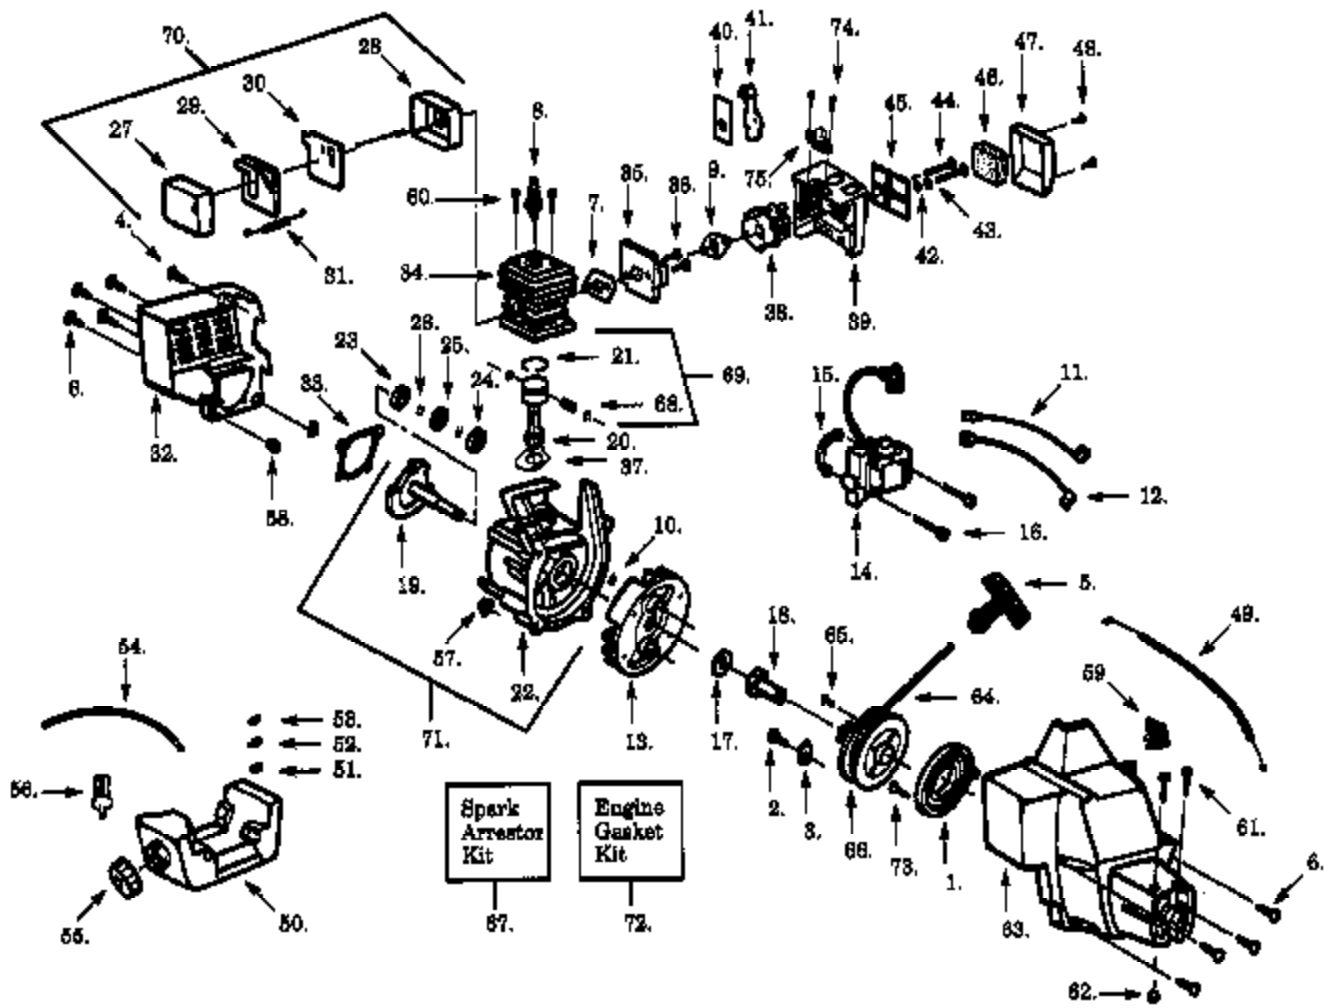

Gasket
Dia.
Kit

12.

Carb.
Repair
Kit

11.

Ref #	Part Number	Qty	Description
1	530035014		Metering Diaphragm
2	530035001		Metering Diaphragm Gasket
3	530035164		Pump Gasket
4	530035166		Pump Diaphragm
5	530035028		Metering Lever Pin
6	530035031		Metering Lever
7	530035178		Fuel Inlet Screen
8	530035106		Inlet Needle Valve
9	530037330		Metering Lever Spring
10	530035016		Metering Lever Pin Screw
11	530069460		Carburetor Repair Kit
12	530069461		Gasket/Diaphragm Kit
13	530035211	TK2145 Gas Trim Page 2 of 7	Circuit Plate Gasket
14	530035342	CARBURETOR WA-215-8	Spring Idle Needle-Type II
15	530035341		Idle Needle-Type II
16	530035337		Limiter Cap-Type II

▲ WARNING

All repairs, adjustments and maintenance not described in the Operator's Manual must be performed by qualified service personnel.

Ref #	Part Number	Qty	Description
1	530094671		Drive Shaft
2	530010957		Handle
3	530036514		Throttle Hsg. (Left)
4	530036515		Throttle Hsg. (Right)
5	530036556		Throttle Lever
6	530015966		Screw
7	530092062		Washer
8	530094742		Clamp
9	530015820		Bolt
10	530091373		Nut
11	530015337		Screw
12	530094570		Line Limiter
13	534235901	TK2145 Gas Trimmer	Locknut
14	530092243	CUTTING HEAD & DRIVE SH	Screw
15	530029373		Bracket Shield
16	530031111		Hex Wrench (5/32)
17	530069299		Shield Kit Ass'y.
18	530094874		Drive Shaft Hsg.
19	530094543		Dust Cup
20	952701618		Cutting Head Ass'y. (Inc. 21-25)
21	530094875		Hub Ass'y.
22	530094830		Spring
23	530094827		Release Button
24	952701619		Spool w/Line
25	530094828		Cover
26	530015197		Nut
27	530069252		"T" Handle Ass'y.
	530014612		Carton Contents Bag
	530081998		Operator Manual Not Shown.
	530029159		Shaft Warning Decal Not Shown.
	530061595		Carton (Not a serviceable part) Not Shown.