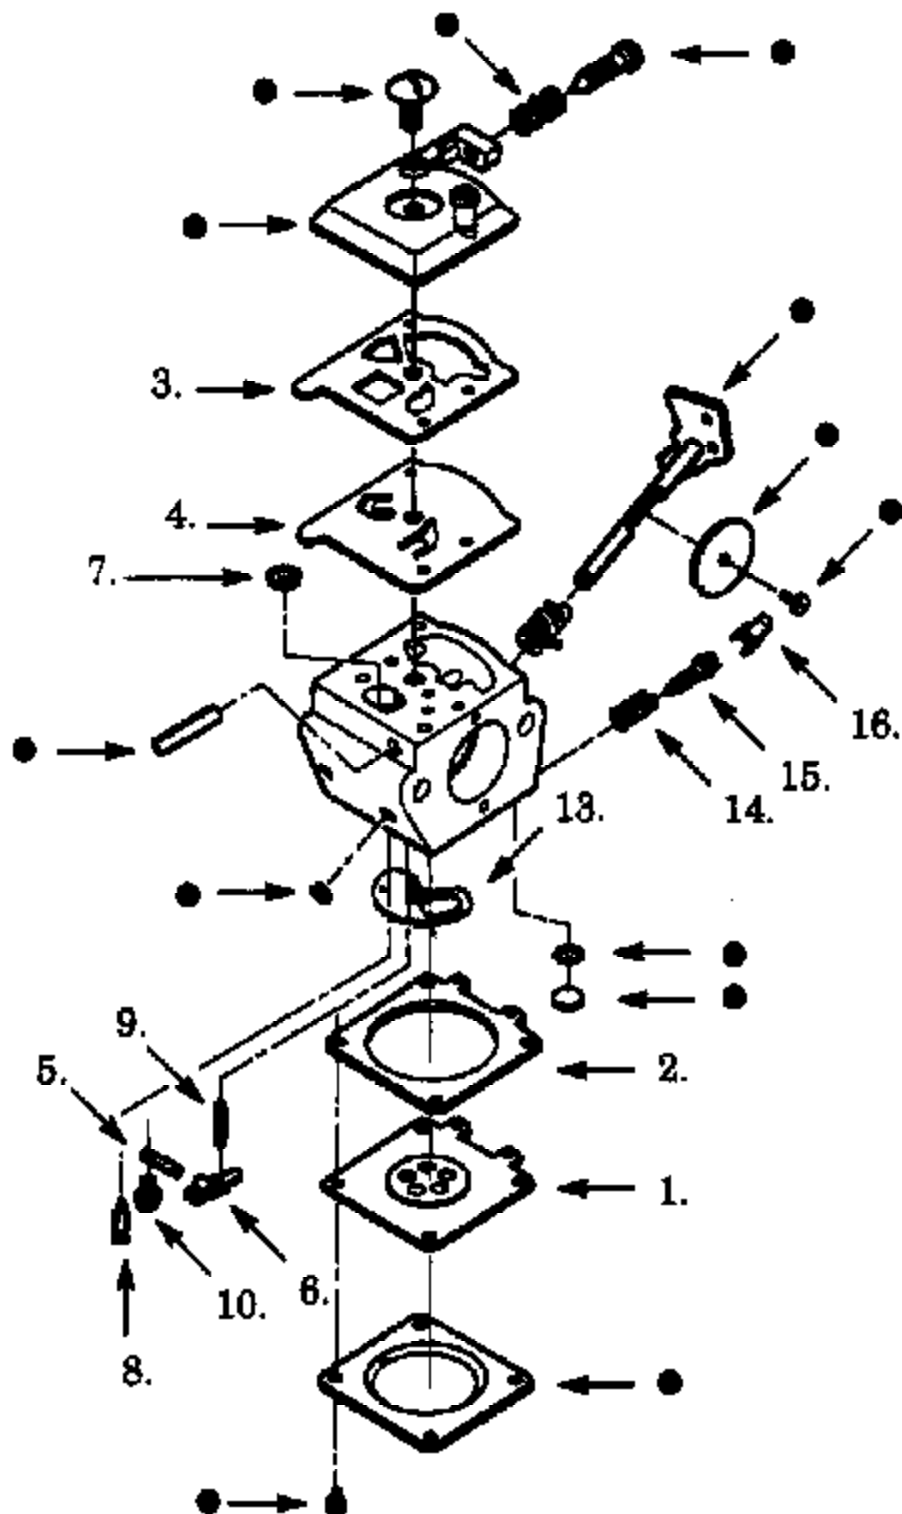

Gasket
Dia.
Kit

12.

Carb.
Repair
Kit

11.

Ref #	Part Number	Qty	Description
1	530035014		Metering Diaphragm
2	530035001		Metering Diaphragm Gasket
3	530035164		Pump Gasket
4	530035166		Pump Diaphragm
5	530035028		Metering Lever Pin
6	530035031		Metering Lever
7	530035178		Fuel Inlet Screen
8	530035106		Inlet Needle Valve
9	530037330		Metering Lever Spring
10	530035016		Metering Lever Pin Screw
11	530069460		Carburetor Repair Kit
12	530069461		Gasket/Diaphragm Kit
13	530035211	TK2145 Gas Trim Page 2 of 7	Circuit Plate Gasket
14	530035342	CARBURETOR WA-215-8	Spring Idle Needle-Type II
15	530035341		Idle Needle-Type II
16	530035337		Limiter Cap-Type II

▲ WARNING

All repairs, adjustments and maintenance not described in the Operator's Manual must be performed by qualified service personnel.

Ref #	Part Number	Qty	Description
1	530094671		Drive Shaft
2	530010957		Handle
3	530036514		Throttle Hsg. (Left)
4	530036515		Throttle Hsg. (Right)
5	530036556		Throttle Lever
6	530015966		Screw
7	530092062		Washer
8	530094742		Clamp
9	530015820		Bolt
10	530091373		Nut
11	530015337		Screw
12	530094570		Line Limiter
13	534235901	TK2145 Gas Trimmer	Locknut
14	530092243	CUTTING HEAD & DRIVE SH	Screw
15	530029373		Bracket Shield
16	530031111		Hex Wrench (5/32)
17	530069299		Shield Kit Ass'y.
18	530094874		Drive Shaft Hsg.
19	530094543		Dust Cup
20	952701618		Cutting Head Ass'y. (Inc. 21-25)
21	530094875		Hub Ass'y.
22	530094830		Spring
23	530094827		Release Button
24	952701619		Spool w/Line
25	530094828		Cover
26	530015197		Nut
27	530069252		"T" Handle Ass'y.
	530014612		Carton Contents Bag
	530081998		Operator Manual Not Shown.
	530029159		Shaft Warning Decal Not Shown.
	530061595		Carton (Not a serviceable part) Not Shown.