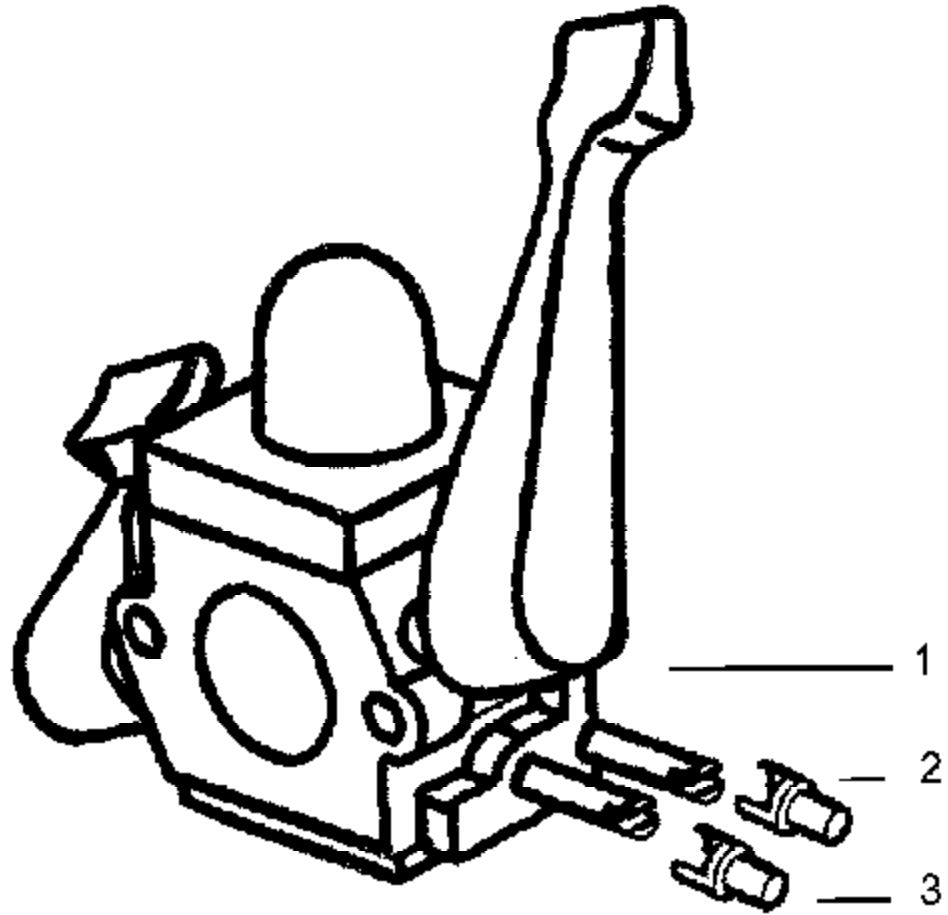

Carburetor Assembly Part Number 530071465 - (C1Q-W11)

Carb.
Repair
Kit

4

Gasket/
Dia.
Kit

5

Ref #	Part Number	Qty	Description
1	530071465		Assy-Carb. Zama (C1Q-W11)
2	530038479		Cap-Limiter (high) brown
3	530038478		Cap-Limiter (low) tan
4	530071475		Kit-Carb. Repair
5	530071489		Kit-Dia. (GND-34)
530071465	530071465		Carburetor Assembly (C1Q-W11)

SB2000M Snapper 6110
Page 2 of 10
Carburetor Assembly (C1Q-W

Kit - Carburetor Assy # 530071632 - C1Q-W11C

Note: No Repair kits are available for this carburetor, please order the complete assembly part number 530-071632 (C1Q-W11C)