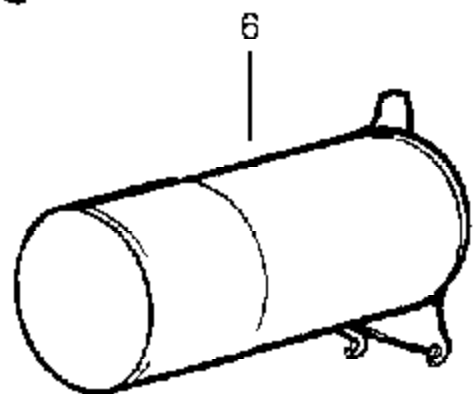

Ref #	Part Number	Qty	Description
1	530095564		Assy-Vac. Bag w/strap
2	530095470		Tube-Elbow Vac
3	530049686		Retainer-Vac Tube Knob
4	530016322		Knob
5	530094476		Tube-Lower Vac
6			Tube-Upper Vac (When ordering the new upper vac tube 530056901 , items # 3,4 are not required.)
7	530095593		Tube-Blower
	530056901		Upper Vac Tube

SB2000M Snap Page 6 of 10
Vacuum Tube Assembly