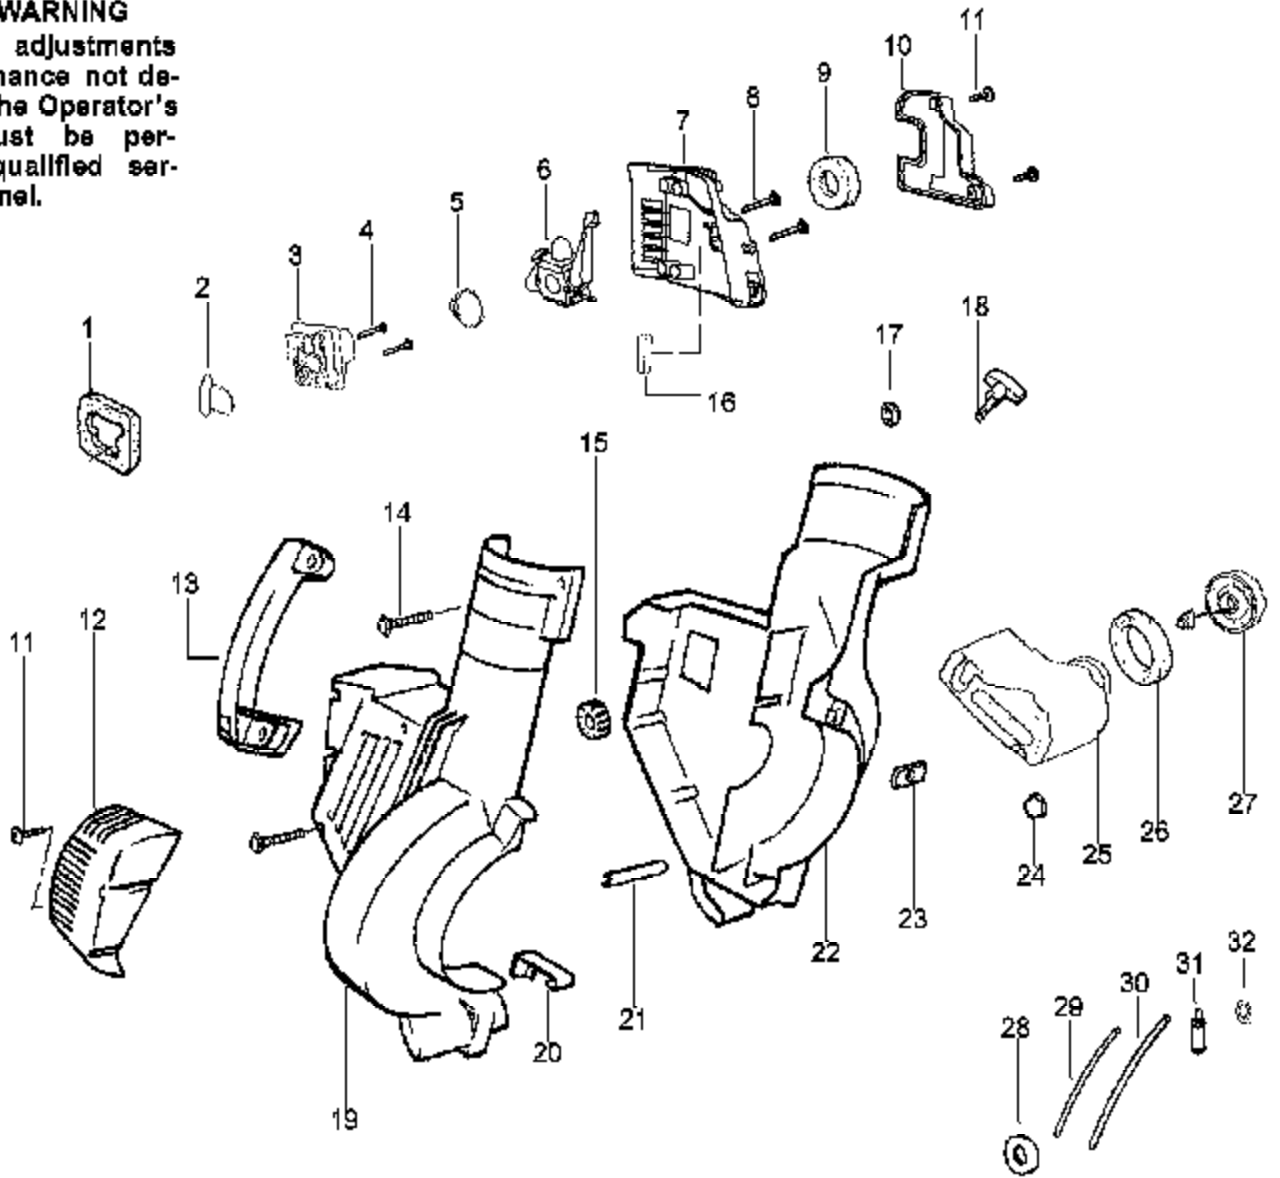

WARNING

All repairs, adjustments and maintenance not described in the Operator's Manual must be performed by qualified service personnel.

Ref #	Part Number	Qty	Description
1	530071459		Air Dam (kit)
2	530071458		Gasket-Adapter (kit)
3	530035561		Carburetor Adapter
4	530016309		Screw
5	530071458		Gasket-Carburetor (kit)
6	530071465		Kit-Carb Ass'y (C1Q-W11)
6	530071632		Kit-Carb Ass'y (C1Q-W11C)
7	530056629		Air Box
8	530015849		Screw-Carb.
9	530049383		Filter-Air
10	530056581		Cover-Air Filter
11	530016349		Screw
12	530056641	SB2000M Snapper Gas Field	Guard Wheel
13	530095469	Housing Assembly	Handle
14	530015886		Screw
15	530049323		Isolator
16	530071459		Foam 25.4mm (kit)
17	530015197		Nut
18	530016322		Knob-Tube Clamp
19	530056686		Housing-Right
20	530402044		Spring-Cover Latch
21	530049617		Guide-Starter Rope
22	530056687		Housing-Left
23	530016207		Nut
24	530049491		Isolator-Crankcase
25	530049491		Assy-Fuel Tank
26	530049527		Gasket-Fuel Tank
27	530049386		Fuel Cap w/Retainer
28	530049656		Grommet-Shroud
29	530069247		Kit-Line Carb/Purge
30	530069216		Kit-Line Tank/Purge
31	530095646		Assy-Fuel Pick-up
32	530071459		Grommet-Fuel line (kit)
	530163810		Operator Manual Not Shown
	530057414		Warning Decal Not Shown
	530055358		Decal-Start Inst. Not Shown