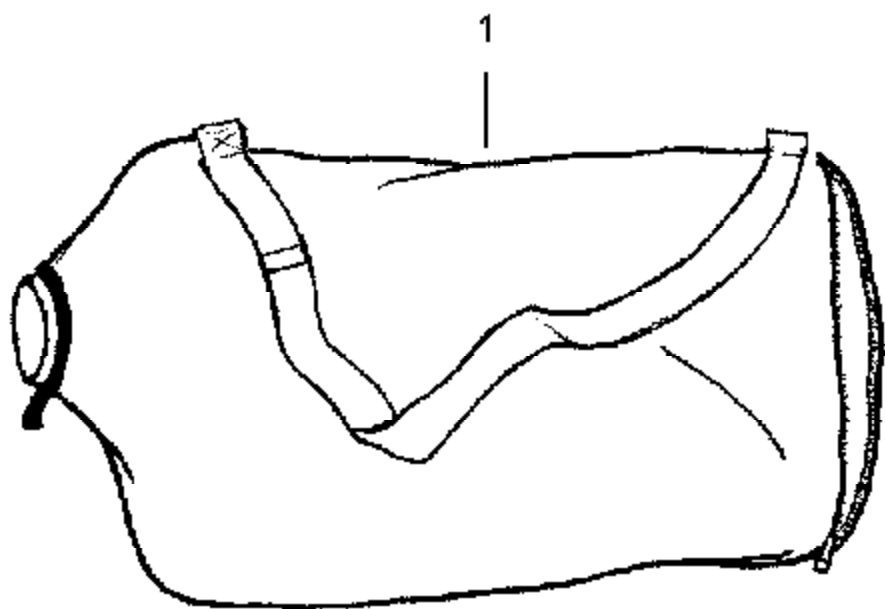

Ref #	Part Number	Qty	Description
1	530095564		Assy-Vac. Bag w/strap
2	530095470		Tube-Elbow Vac
3	530049686		Retainer-Vac Tube Knob
4	530016322		Knob
5	530094476		Tube-Lower Vac
6			Tube-Upper Vac (When ordering the new upper vac tube 530056901 , items # 3,4 are not required.)
7	530095593		Tube-Blower
	530056901		Upper Vac Tube

SB2000M Snap Page 6 of 10
Vacuum Tube Assembly