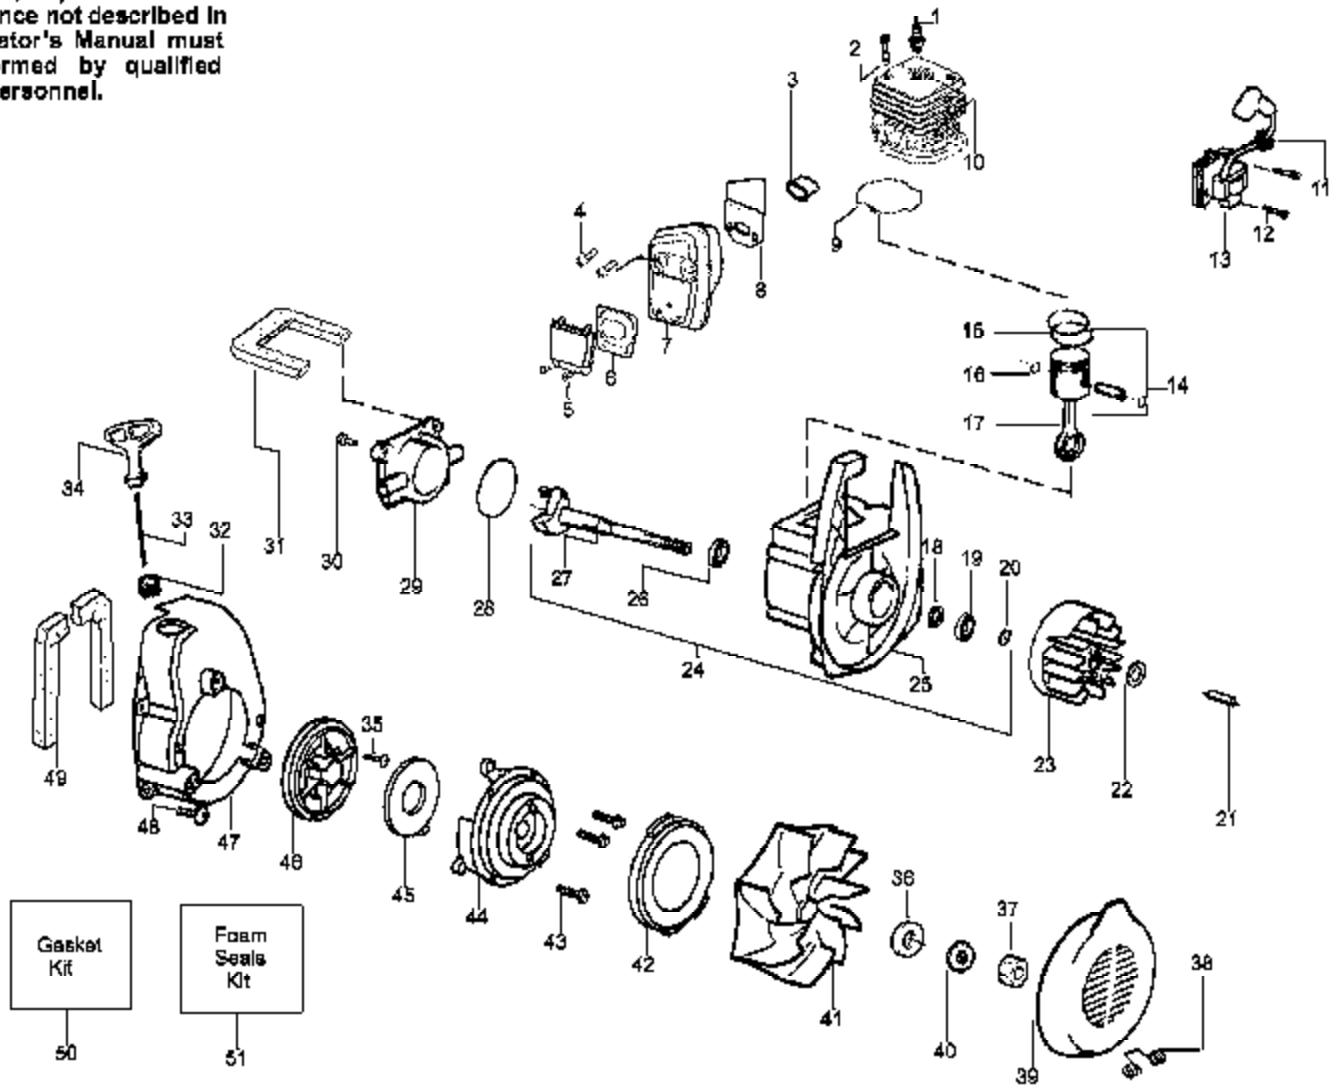

WARNING

All repairs, adjustments and maintenance not described in the Operator's Manual must be performed by qualified service personnel.

Ref #	Part Number	Qty	Description
1	952030249		Spark Plug (RCJ-6Y)
2	530015953		Screw
3	530055191		Insulator-Heat
4	530016387		Screw
5	530015241		Screw
6	530071593		Kit-Spark Screen (incl. #5)
7	530071600		Kit-Muffler (incl. 4-6,8)
8	530071458		Gasket-Baffle (kit)
9	530071458		Gasket-Cylinder (kit)
10	530071457		Kit-Cylinder
11	530019182		Grommet-Ign. Module
12	530016357		Screw-Ignition Module
13	530035505	SB2000M Spark Plug S/W	Ignition Module
14	530069812	Engine Assembly	Kit-Piston (Incl. 15 & 16)
15	530055120		Piston Ring
16	530015162		Retainer-Piston Pin
17	530069945		Assy-Connecting Rod
18	530019264		Seal-Crankcase
19	530055728		Bearing-Outer
20	530015941		Retainer Ring-C'haft
21	530016190		Spacer-Flywheel
22	530015149		Washer
23	530039209		Assy-Flywheel
24	530071456		Assy-Crankcase/Crank shaft (incl. 21,25,27)
25	530012492		Assy-Crankcase (Incl. 18,19,26)
26	530032125		Bearing-Inner
27	530012452		Assy-Crankshaft
28	530071458		O-ring-C/case (kit)
29	530012443		Cover-Crankcase
30	530015810		Screw
31	530071459		Foam-219mm (kit)
32	530029182		Eyelet-Flange
33	530071467		Kit-Rope
34	530054834		Handle-Starter
35	530016326		Screw-Rope
36	530016279		Washer-Flat
37	530626605		Nut
38	530402043		Spring-Return Cover
39	530049313		Inlet Door
40	530016240		Washer-Belleville
41	530069817		Assy-Impeller
42	530056625		Seal-Ring
43	530016349		Screw
44	530055101		Housing-Pulley
45	530042086		Spring-Starter
46	530071466		Kit-Starter Pulley
47	530055102		Fan Housing
48	530015810		Screw
49	530071459		Foam-365mm (kit)
50	530071458		Kit-Gasket incl. items 8, 9, 28 & Gasket-Adapter (kit) PN 530071458, Gasket-Carburetor (kit) PN 530071458
51	530071459		Kit-Foam Seals incl. items 31, 49 & Air Dam (kit) PN 530071459, Foam 25.4mm (kit) PN 530071459, Gormmet-Fuel Line (kit) PN 530071459