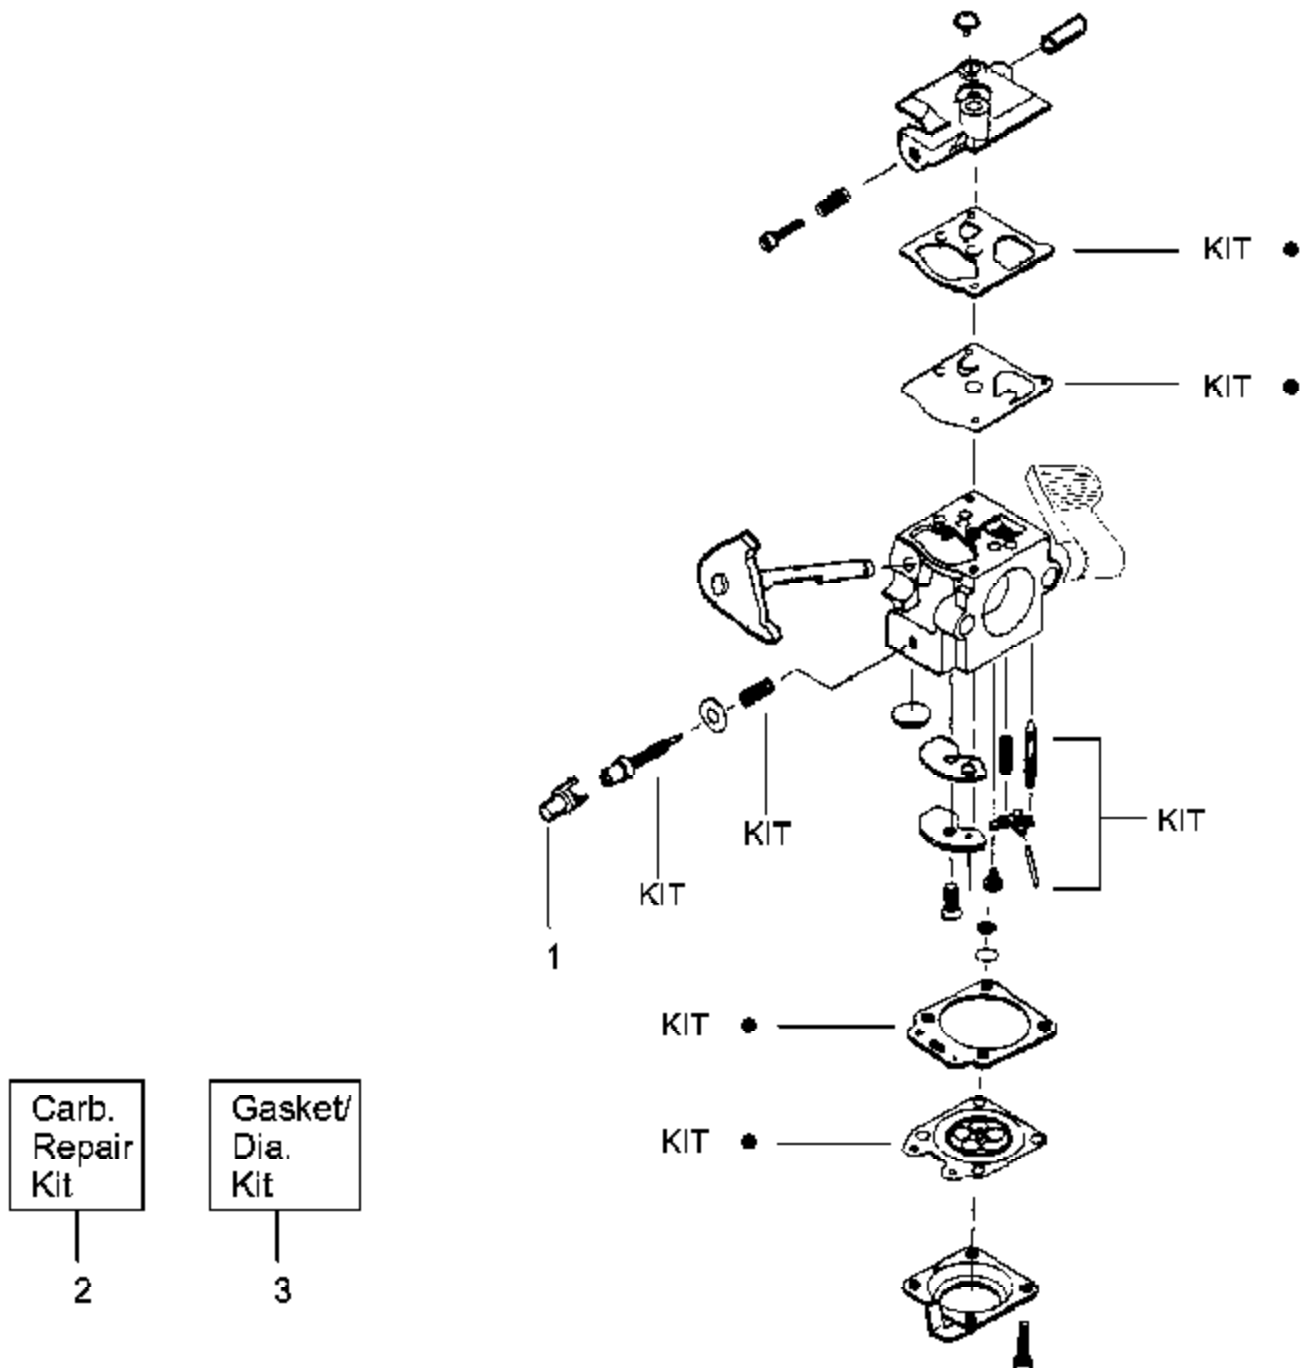

Carburetor Assembly #530071566 (WT618)

Ref #	Part Number	Qty	Description
1	530038403		Limiter Cap
2	530069824		Carburetor Repair Kit (KIT = Indicates Contents)
3	530069844		Gasket Diaphragm Kit (DOT = Indicates Contents)
530071566	530071566		Carburetor Assembly (WT618)