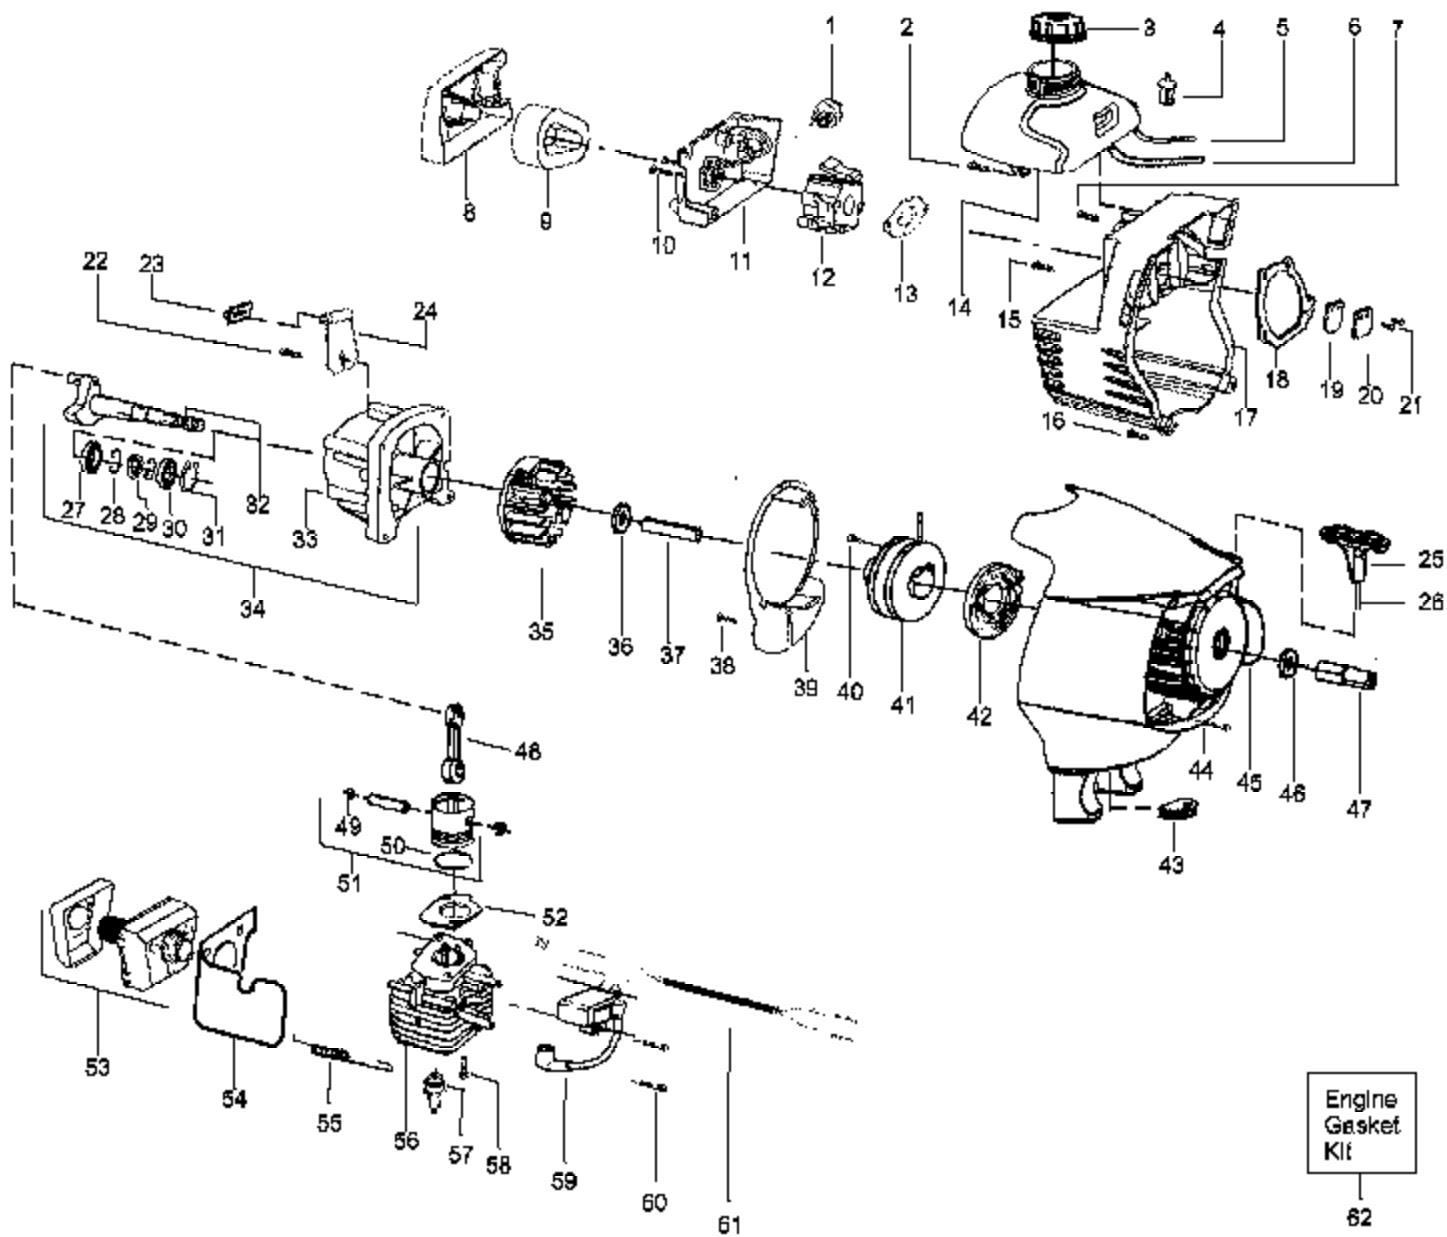

Ref #	Part Number	Qty	Description
530071636	530071636		Kit - Carburetor Assembly (WT-627)

S31SST Snapper Page 4 of 9
Carburetor Assembly (WT627)

Ref #	Part Number	Qty	Description
1	530047721		Bulb-purge
2	530015843		Screw-tank
3	530049386		Assy-Fuel cap
4	530095646		Assy-Fuel pick-up
5	530071404		Kit-Fuel line
6	530069216		Kit-Fuel/Purge line
7	530015775		Screw
8	530054935		Cover-Air box
9	530054946		Filter-Air
10	530015849		Screw-carb.
11	530054934		Air Box
12	530071566		Kit-Assy carb. (WT-618)
	530071636	S31SST Snap-on Carb. (WT-618)	Kit-Assy carb. (WT-627)
13	530071401	Engine Assembly	Gasket-Carb.(kit)
14	530055317		Assy-Fuel tank
15	530015771		Screw-crankcase
16	530015952		Screw-shrd to f/hsg.
17	530056044		Shroud
18	530071401		Gasket-c/case (kit)
19	530027593		Valve-reed
20	530054596		Stop-reed
21	530016064		Screw-reed valve
22	530015875		Screw-tank retainer
23	530055492		Isolator-fuel tank
24	530054941		Ret.-fuel tank
25	530054834		Handle-starter
26	530071400		Kit-Rope
27	530032103		Bearing-inner
28	530015787		Retainer
29	530019158		Seal
30	530032102		Bearing-outer
31	530015789		Retainer-crankshaft
32	530012430		Assy-crankshaft
33	530014016		Assy-crankcase
34	530055370		Assy-c'case/c'shaft (Incl. 27-31,32,33)
35	530071402		Kit - Assy.-Flywheel
36	530016030		Washer
37	530055620		Spacer
38	530015775		Screw-baffle
39	530056864		Plate-baffle
40	530016326		Screw-rope
41	530071399		Kit-pulley (Incl. #40)
42	530042086		Spring-starter
43	530019182		Grommet
44	530015810		Screw-F/hsg
45	530056225		Housing-Fan w/eyelet
46	530016030		Washer
47	530012427		Coupling-drive
48	530010960		Assy-Connecting rod
49	530015162		Retainer-piston pin
50	530025875		Ring-Piston
51	530069899		Kit-Piston
52	530071401		Gasket-Cylinder (kit)
53	530069310		Kit-Muffler
54	530053346		Heat shield/air dam
55	530036409		Spring-muffler