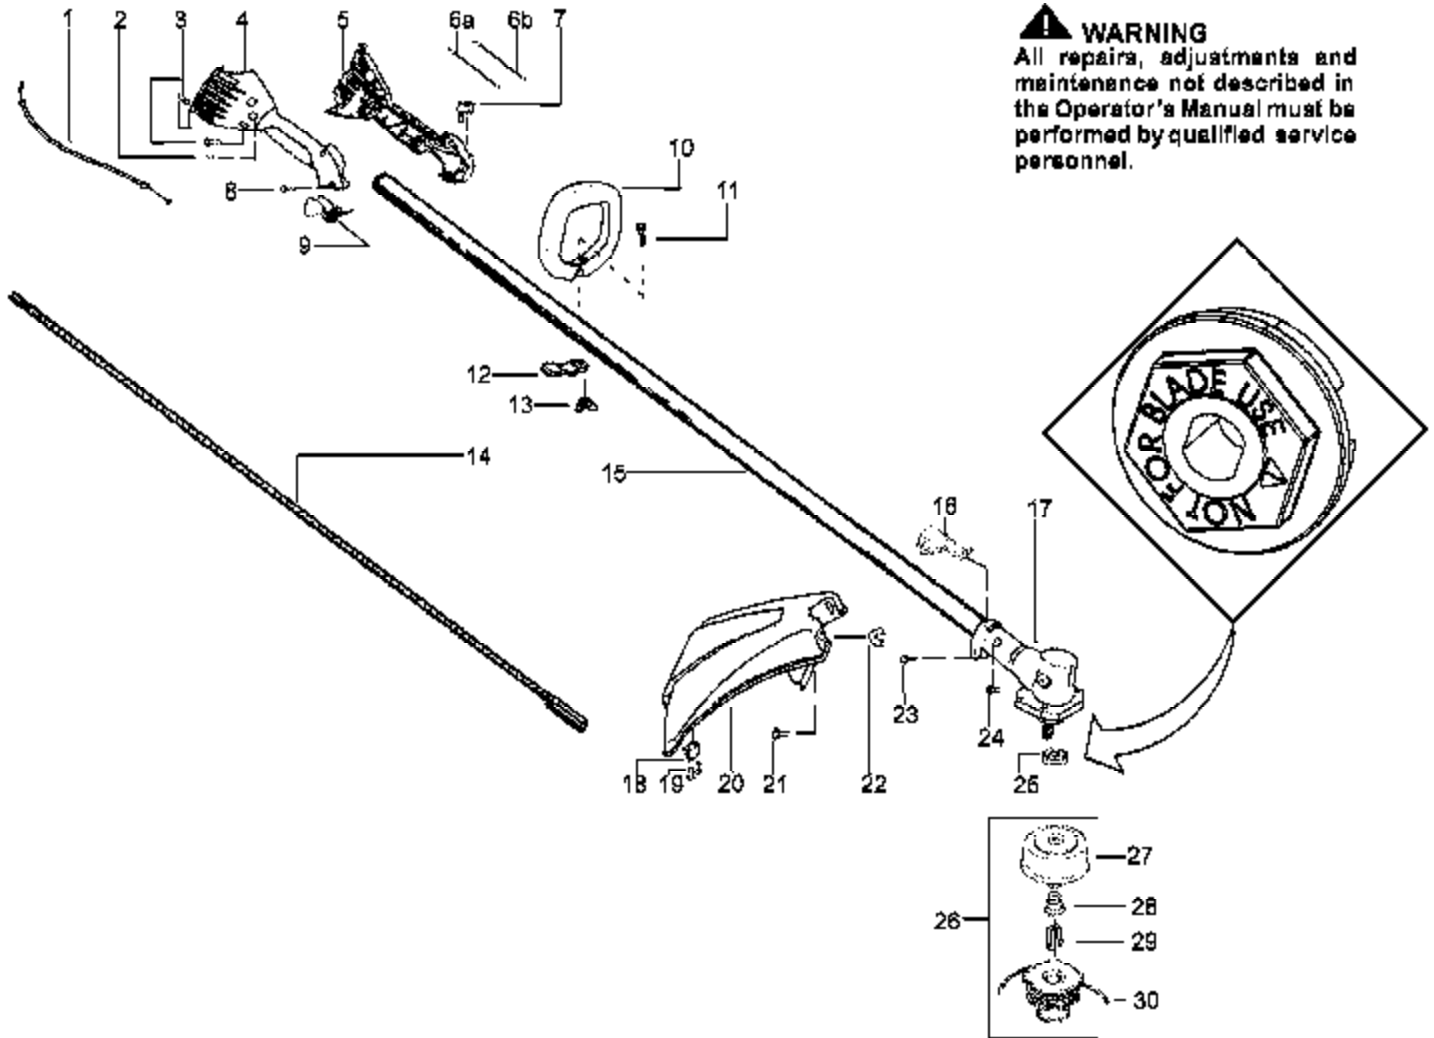

⚠ WARNING
All repairs, adjustments and maintenance not described in the Operator's Manual must be performed by qualified service personnel.

Ref #	Part Number	Qty	Description
1	530054942		Assy-Throttle cable
2	530015805		Screw
3	530015886		Screw
4	530054837		Hsg.-Throttle Right
5	530071553		Kit-Left Throttle Hsg.
6A	530054943		Assy-Wire Lower
6B	530055724		Assy-Wire Upper
7	530071356		Kit-Switch
8	530015886		Screw
9	530054940		Trigger-Throttle
10	530055699		Assy-Handle Assist
11	530015820		Bolt
12	530088416	S31SST Snapper Edge Trim	Clamp-Handle Assist
13	530016118	Handle, Chassis & Bar Assel	Wingnut
14	530095963		Shaft-Flex
15	530055355		Assy-Driveshaft
16	530095812		Bracket-Shield
17	530071584		Kit-Gearbox
18	530052285		Limiter-Line
19	530015805		Screw
20	530069779		Kit-Shield Ass'y. (Incls.18, 19, 21, 22)
21	530015820		Bolt
22	530016118		Wingnut
23	530016014		Screw
24	530016371		Screw
25	530095814		Non-Blade Dust cup
26	530056195		Assy-Cutting Head
27	530095772		Assy. - Hub/Arbor (3/8lh , 2x)
28	530053241		Spring - Return
29	530401957		Retainer - Spool
30	952711605		Accy.-Wound Spool
	530163416		Operator Manual Not Shown
	530055350		Decal-Shaft Warning Not Shown
	530056415		Decal-Start Inst. Not Shown