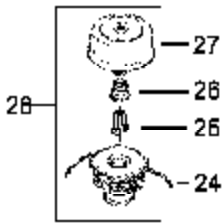

⚠ WARNING
All repairs, adjustments and maintenance not described in the Operator's Manual must be performed by qualified service personnel.