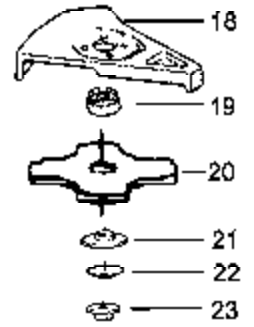

⚠ WARNING
All repairs, adjustments and maintenance not described in the Operator's Manual must be performed by qualified service personnel.