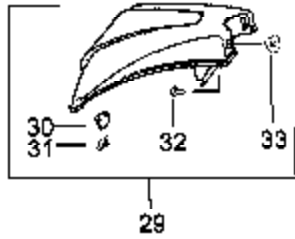

Ref #	Part Number	Qty	Description
57	530071582		Kit-Cylinder
58	952030249		Spark plug (RCJ-6Y)
59	530001624		Bolt-Cylinder
60	530039218		Module-Ignition
61	530016357		Screw-module
62	530057238		Assy-Rear wire
63	530054942		Assy-Throttle Cable
64	530071401		Kit-Gasket (Incl. 13,18,53)

S31SNGBC SnapPageCast  
 Engine Assembly

**⚠ WARNING**  
 All repairs, adjustments and maintenance not described in the Operator's Manual must be performed by qualified service personnel.

Ref #	Part Number	Qty	Description
1	530015805		Screw-alignment
2	530015886		Screw
3	530054837		Throttle hsg-right
4	530071553		Kit-Left throttle hsg
5A	530054943		Assy-Wire Assy-Front Wire
5B	530055724		Assy-Wire Assy-Front Wire (Upper)
6	530069572		Kit-Switch
7	530015770		Screw
8	530055392		Clamp-Harness (upper)
9	530095970		Clamp-Handlebar
10	530016336		Knob
11	530071394		Assy.-Handlebar (Incl. grip,cap,decal)
12	530095971	S31SNGBC Snap Ring 650T6	Base Clamp
13	530016343	Handle & Shaft Assembly	Screw-Align
14	530016344		Screw
15	530095812		Bracket-Shield
16	530071585		Kit-Gearbox
17	530016312		Screw
18	530071383		Kit-Metal Shield
19	530095815		Dust cup
20	952701611		Accy.-Weed Blade
21	530095816		Washer
22	530016240		Washer-Belleville
23	530015793		Nut-Flange
24	952711605		Accy-Wound Spool
25	530401957		Retainer-Spool
26	530053241		Spring-Return
27	530095772		Assy-Hub/Arbor
28	530056195		Assy-Cutting Head
29	530069779		Kit-Shield Assy. (Incl. 29-32)
30	530052285		Limiter-Line
31	530015805		Screw
32	530015820		Bolt
33	530016118		Wingnut
34	530016371		Screw
35	530016014		Screw
36	530096023		Assy-Lower Shaft
37	530095883		Shaft-Flex (lower)
38	530015940		Screw
39	530095905		Clamp-Tube
40	530055394		Clamp-Harness (lower)
41	530071607		Kit-Upper Shaft (Incl. Flex and clamp)
42	530054940		Lever-Throttle
43	530015886		Screw
44	530094417		Shoulder Strap
	530163728		Operator Manual
	530056455		Decal-Shaft Warning
	530056335		Decal-Blade Direction
	530057369		Decal-Start Inst.
	530031159		Wrench-Hex 5/32"