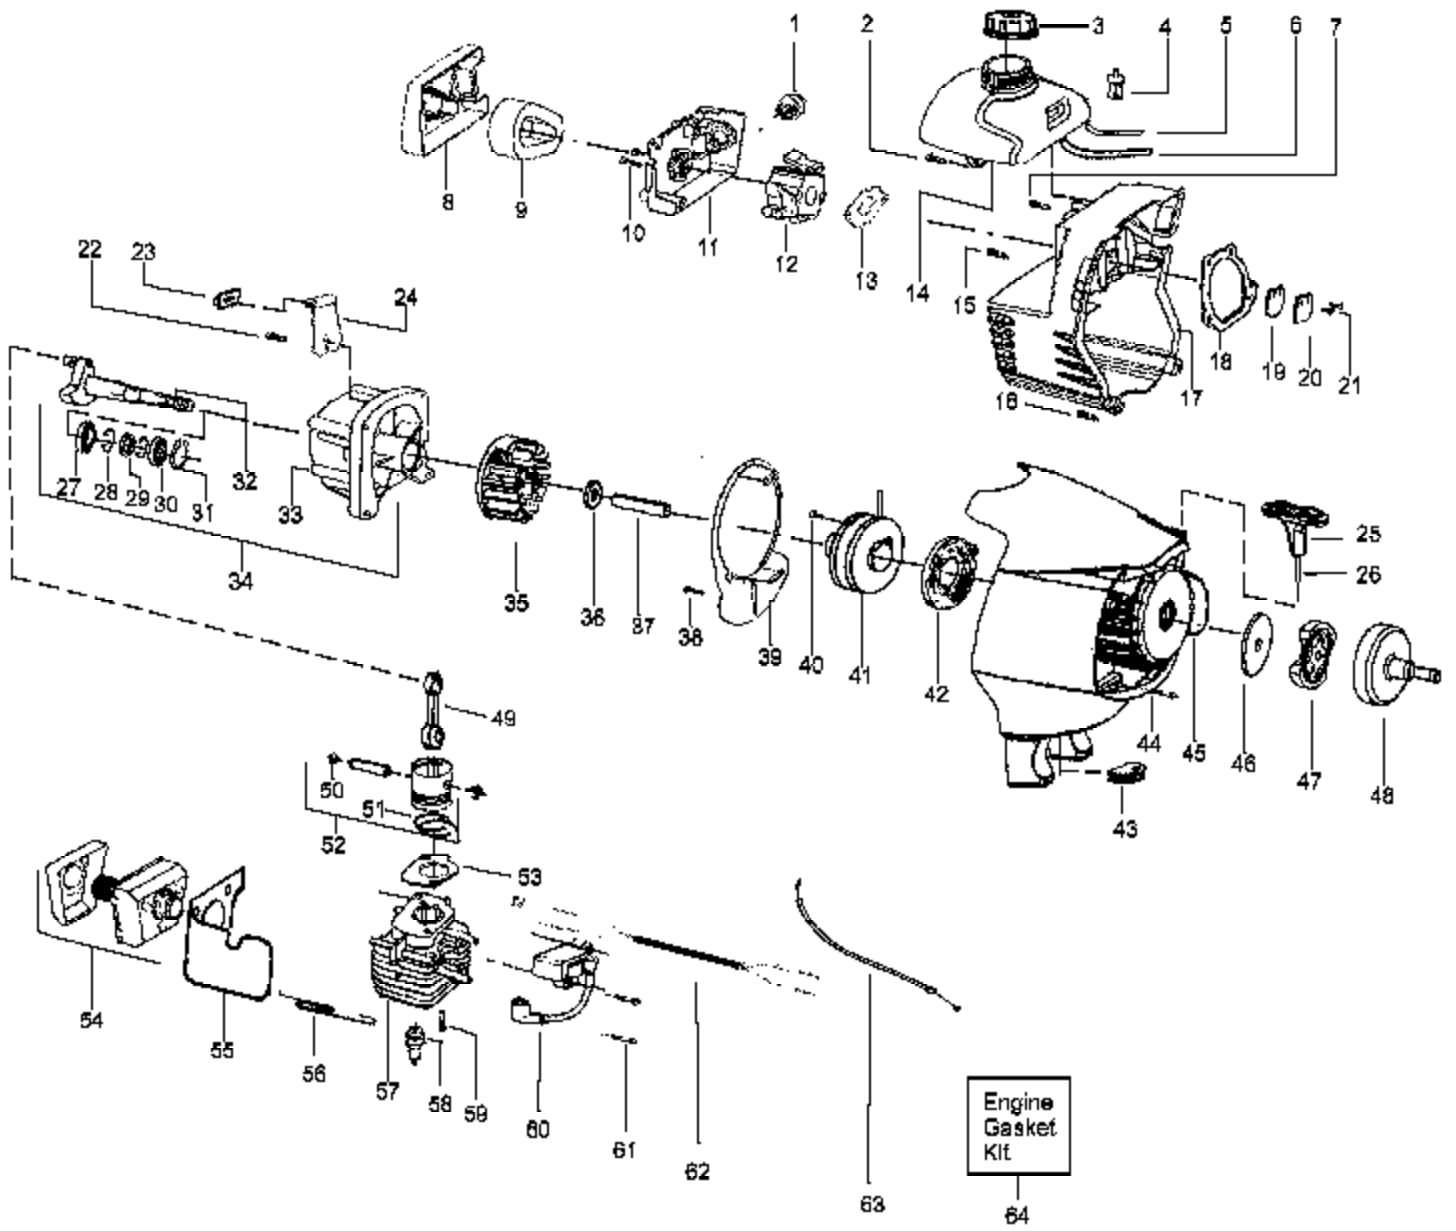

Ref #	Part Number	Qty	Description
530071636	530071636		Kit - Carburetor Assembly - WT627

S31SNG Snapper Page 4 of 9
Carburetor Assembly (WT627)

Ref #	Part Number	Qty	Description
1	530047721		Bulb-purge
2	530015843		Screw-tank
3	530049386		Assy-Fuel cap
4	530095646		Assy-Fuel pick-up
5	530071404		Kit-Fuel line
6	530069216		Kit-Fuel/Purge line
7	530015775		Screw
8	530054935		Cover-Air box
9	530054946		Filter-Air
10	530015849		Screw-carb.
11	530054934		Air Box
12	530071565		Assy-carb. (WT619)
	530071636	S31SNG Snapper Gas Engine Assembly	Assy-carb. (WT627)
13	530071401		Gasket-Carb. (kit)
14	530055317		Assy-Fuel tank
15	530015771		Screw-crankcase
16	530015952		Screw-shrd to f/hsg.
17	530056044		Shroud
18	530071401		Gasket-c/case (kit)
19	530027593		Valve-reed
20	530054596		Stop-reed
21	530016064		Screw-reed valve
22	530015875		Screw-tank retainer
23	530055492		Isolator-fuel tank
24	530054941		Ret.-fuel tank
25	530054834		Handle-starter
26	530071400		Kit-Rope
27	530032103		Bearing-inner
28	530015787		Retainer
29	530019158		Seal
30	530032102		Bearing-outer
31	530015789		Retainer-crankshaft
32	530054948		Assy-crankshaft
33	530014016		Assy-crankcase
34	530055372		Assy-c'case/c'shaft (Incl. 27-31,32,33)
35	530071402		Kit-Flywheel Assy.
36	530016030		Washer
37	530055620		Spacer
38	530015775		Screw-baffle
39	530056864		Plate-baffle
40	530016326		Screw-rope
41	530071399		Kit-pulley (Incl. #40)
42	530042086		Spring-starter
43	530019182		Grommet
44	530015810		Screw-F/hsg
45	530056225		Housing-Fan w/eyelet
46	530094189		Washer-Clutch
47	530055122		Assy.-Clutch
48	530028799		Assy-Drum
49	530010960		Assy-Connecting rod
50	530015162		Retainer-piston pin
51	530025875		Ring-Piston
52	530069899		Kit-Piston
53	530071401		Gasket-Cylinder (kit)
54	530069310		Kit-Muffler
55	530053346		Heat shield/air dam