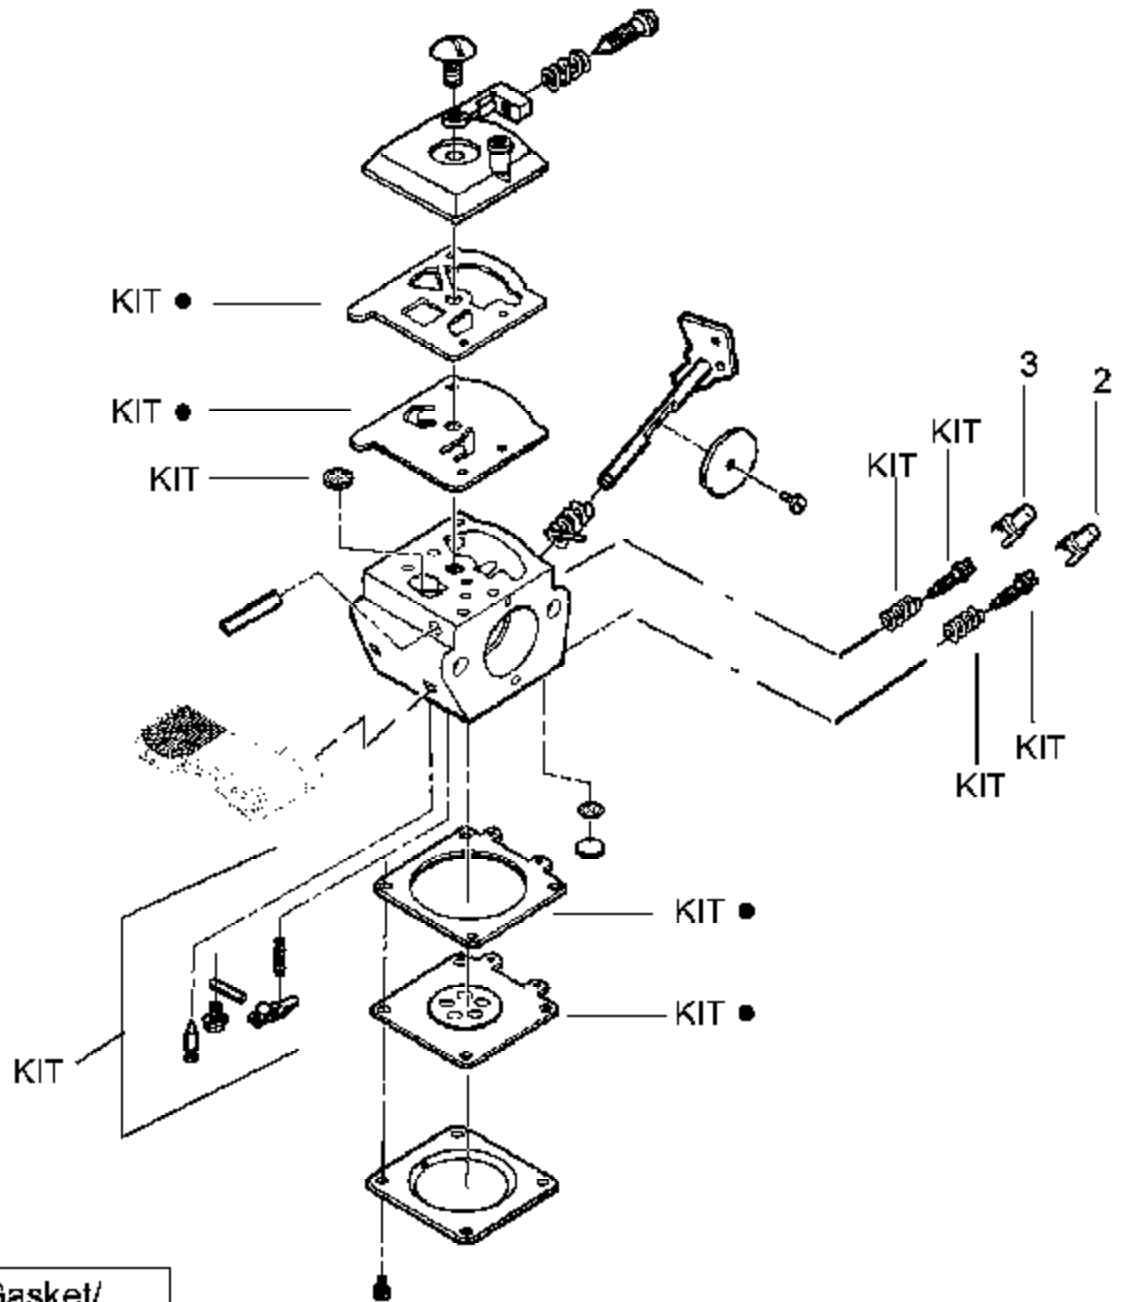

Kit - Carburetor Assembly No. 530071565 - WT619

Carb.
Repair
Kit

1

Gasket/
Diaphragm
Kit

4

Ref #	Part Number	Qty	Description
1	530069824		Carburetor Repair Kit (KIT = Indicates Contents)
2	530038478		Limiter Cap-Low (tan)
3	530038479		Limiter Cap-High (brown)
4	530069844		Gasket/Diaphragm Kit (DOT = Indicates Contents)
530071565	530071565		Carburetor Assembly (WT619)