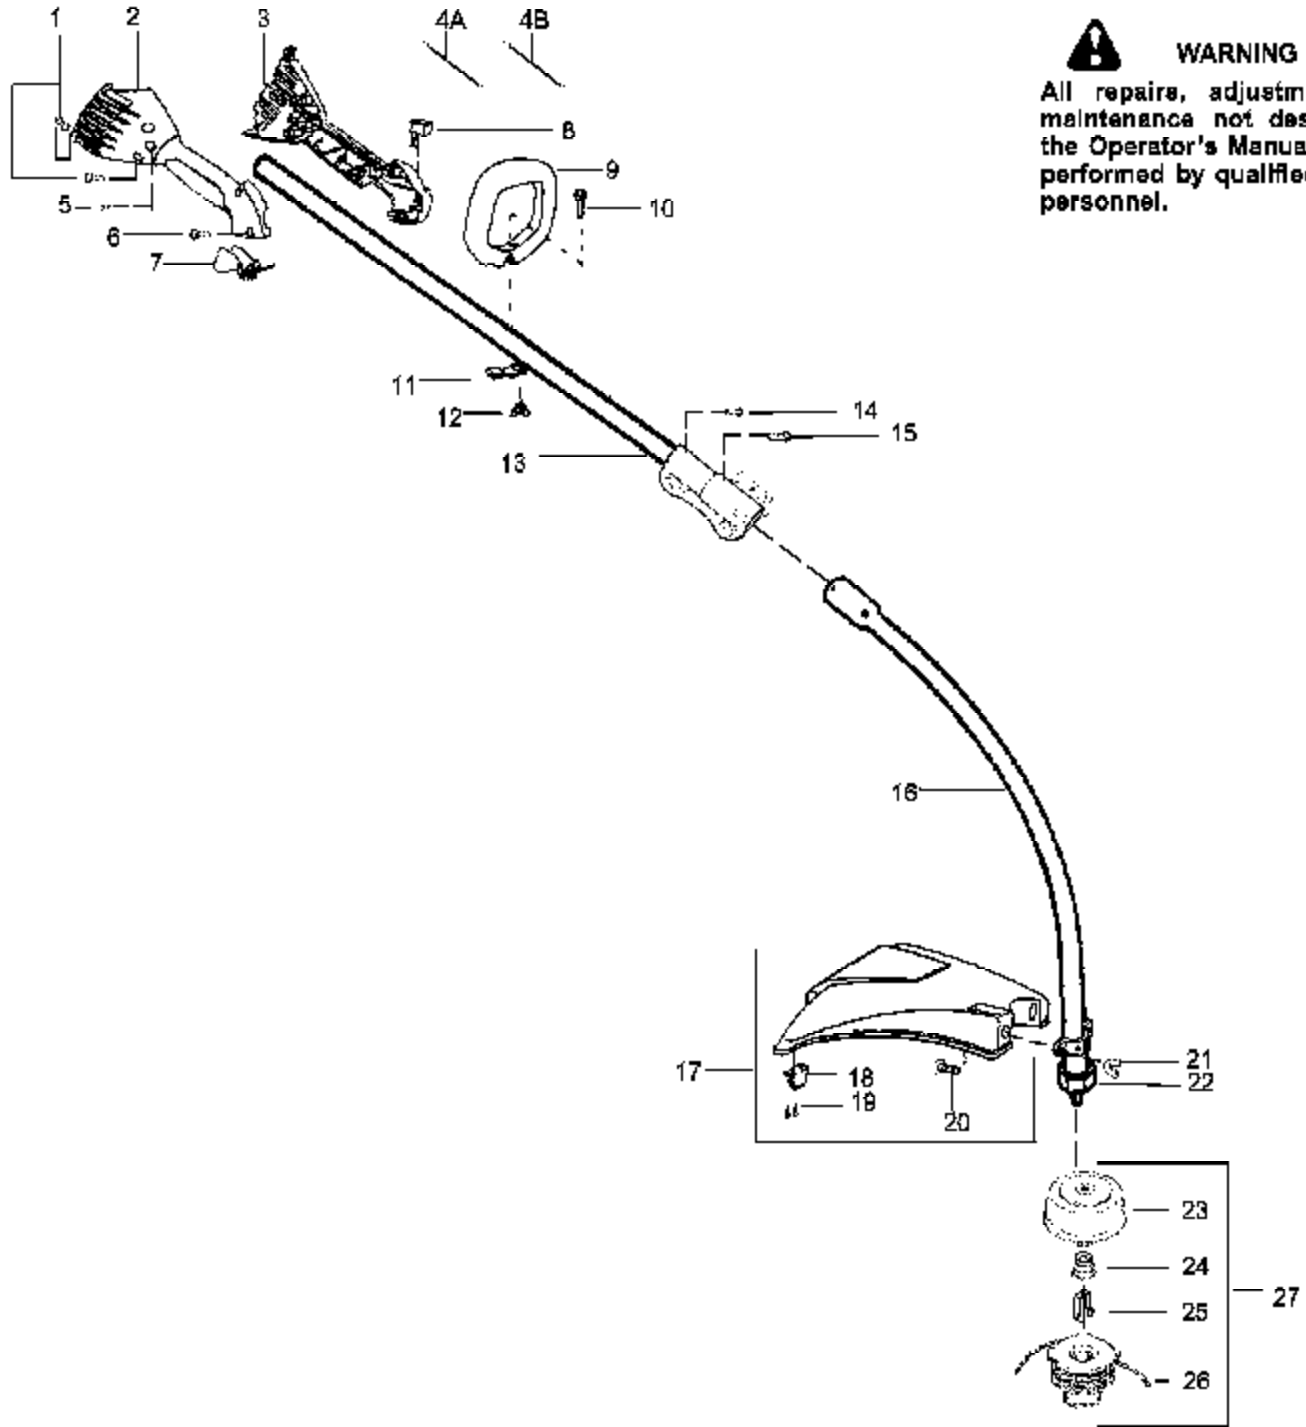

WARNING

All repairs, adjustments and maintenance not described in the Operator's Manual must be performed by qualified service personnel.

Ref #	Part Number	Qty	Description
1	530015886		Screw-handle/fan hsg
2	530054837		Throttle Hsg. (Right)
3	530071553		Kit-Left Throttle Hsg.
4A	530054943		Assy-Front Wire Lower Front Wire
4B	530055724		Assy-Front Wire Upper Front Wire
5	530015805		Screw-Alignment
6	530015886		Screw
7	530054940		Trigger
8	530069572		Kit-Switch
9	530055699		Assy-Assist Handle
10	530015820		Bolt
11	530088416		Clamp-Assist Handle
12	530016118		Wingnut
13	530071607		Assy-Upper Shaft (Incl. flex shaft & coupler)
14	530016343		Screw-Alignment
15	530016344		Screw
16	530071557		Assy-Lower Shaft (Incl. flex shaft)
17	530069666		Kit-Shield Ass'y. (Incl.18-21)
18	530052286		Line Limiter
19	530015814		Screw-Line Limiter
20	530015820		Bolt
21	530016118		Wingnut
22	530094543		Dustcup
23	530095773		Assy-Hub/Arbor
24	530053241		Spring-Return
25	530401957		Retainer-Spool
26	952711604		Accy-Wound Spool
27	530056199		Assy-TNG VI 3/8" -RH 2x
	530163733		Operator Manual Not Shown
	530057296		Decal-Upper Shaft Not Shown
	530056220		Decal-Shaft Not Shown
	530057369		Decal-Starting Instruction Not Shown

S31SNG Snapper Page 9 of 9

Handle, Chassis & Bar Ass'y