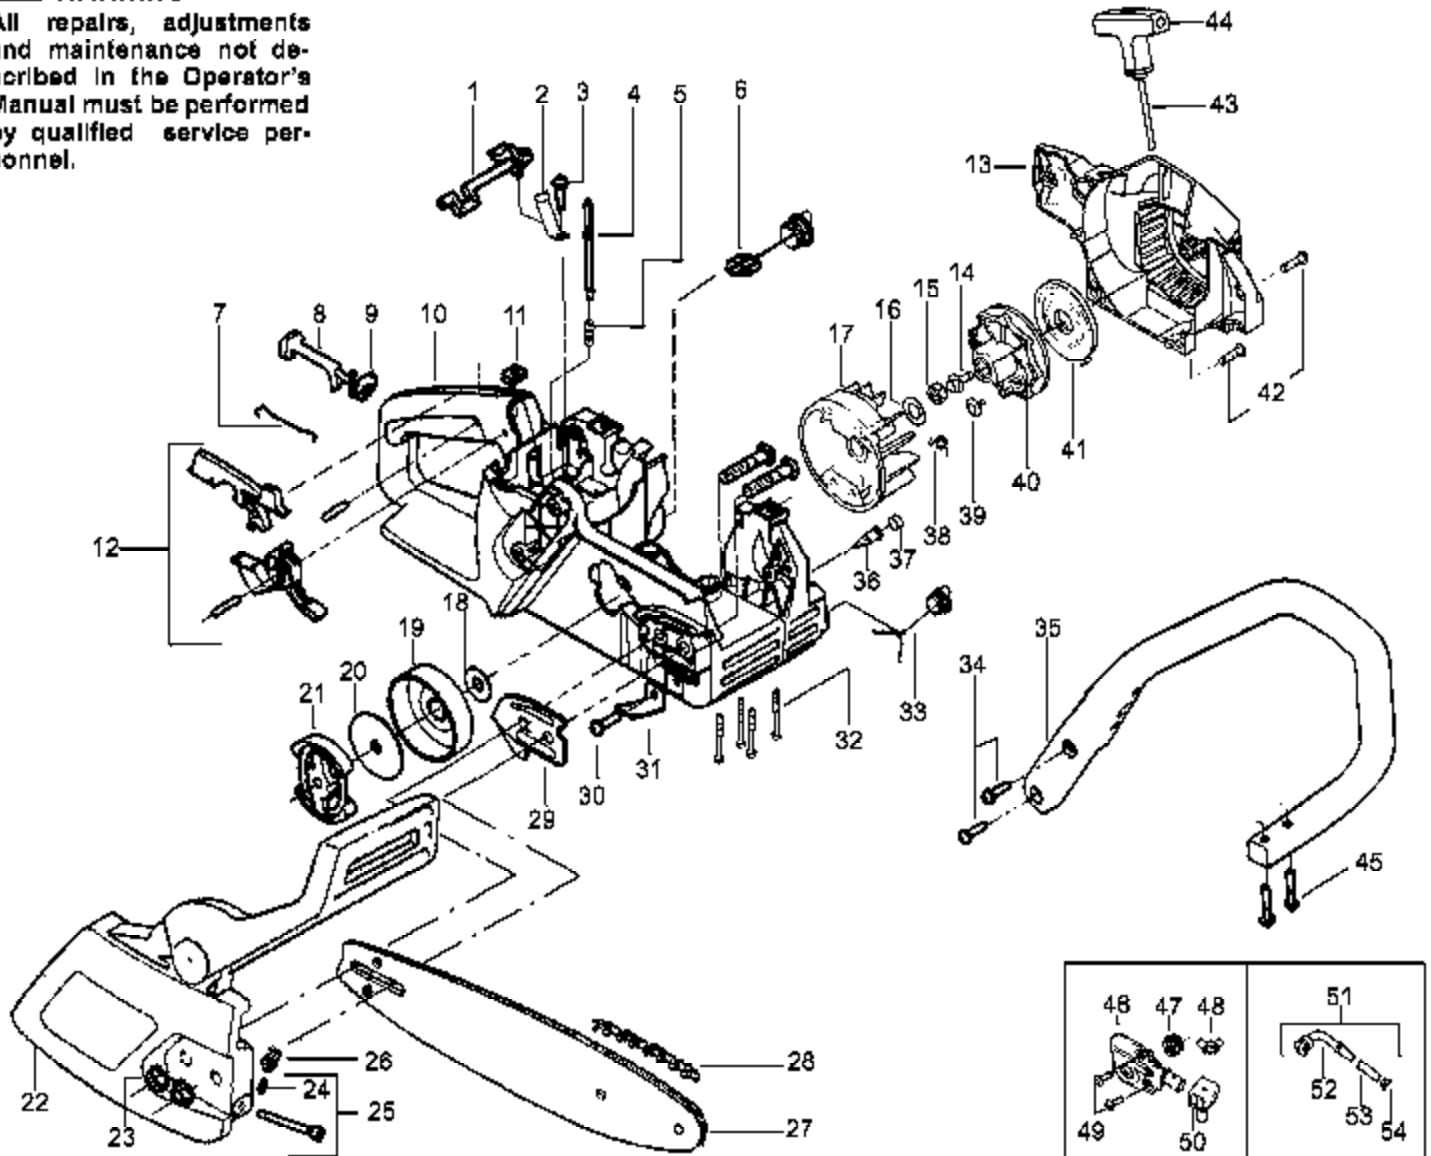

⚠ WARNING

All repairs, adjustments and maintenance not described in the Operator's Manual must be performed by qualified service personnel.

Ref #	Part Number	Qty	Description
1	530038227		Lever-Switch (Includes Pin)
2	530016149		Spring-Switch
3	530015775		Screw
4	530069216		Kit-Fuel Line (Large)
5	530023877		Fitting
6	530047192		Assy-Fuel Cap
7	530037809		Wire-Throttle
8	530047989		Lever-Choke
9	530038406		Grommet-Choke Knob
10	530056607		Assy-Chassis
11	530015922		Nut-Speed
12	530071305		Kit-Trigger & Lockout
13	530054717	S1838 Snapper, Glass Pan of 8	Housing Pan
14	530015920	Handle & External	Screw Assembly
15	530016134		Nut-Flywheel
16	530015127		Washer-Flywheel
17	530039209		Assy-Flywheel
18	530015907		Washer - Thrust
19	530047061		Assy-Drum W/brg.
20	530015611		Washer-Clutch
21	530014949		Assy. - Clutch
22	530056960		Assy-Chain Brake
23	530015917		Nut-Bar Mounting
24	530038593		Retainer-Bar Adjust
25	530069611		Kit-Bar Adjust (Incl. 24,26)
26	530015826		Pin-Bar Adjust
27	530044693		Bar-18"
28	952051535		Chain-18"
29	530038238		Plate-Bar Mounting
30	530015814		Screw
31	530029850		Chain Catcher
32	530016132		Screw
33	530010846		Assy-Oil Cap
34	530015814		Screw
35	530056798		Handle-Front
36	530026119		Valve-Check
37	530038264		Plug - Bronze Vent
38	530023817		Spring - Starter Dog
39	530016080		Screw
40	530037817		Pulley-Starter
41	530027531		Spring-Starter
42	530015892		Screw.
43	530069232		Kit-Rope
44	530056402		Handle-Starter
45	530015940		Screw
46	530071259		Kit-Oil Pump (incl 47,48,50)
47	530037820		Gear-Worm Spring
48	530049477		Elbow-Oil Pickup
49	530016064		Screw
50	530019206		Seal Block
51	530047663		Assy-Oil-Pickup (Incl. 52, 53 & 54)
52	530038373		Pickup-Oiler
53	530037821		Filter-Oil
54	530030189		Plug-Oil Filter