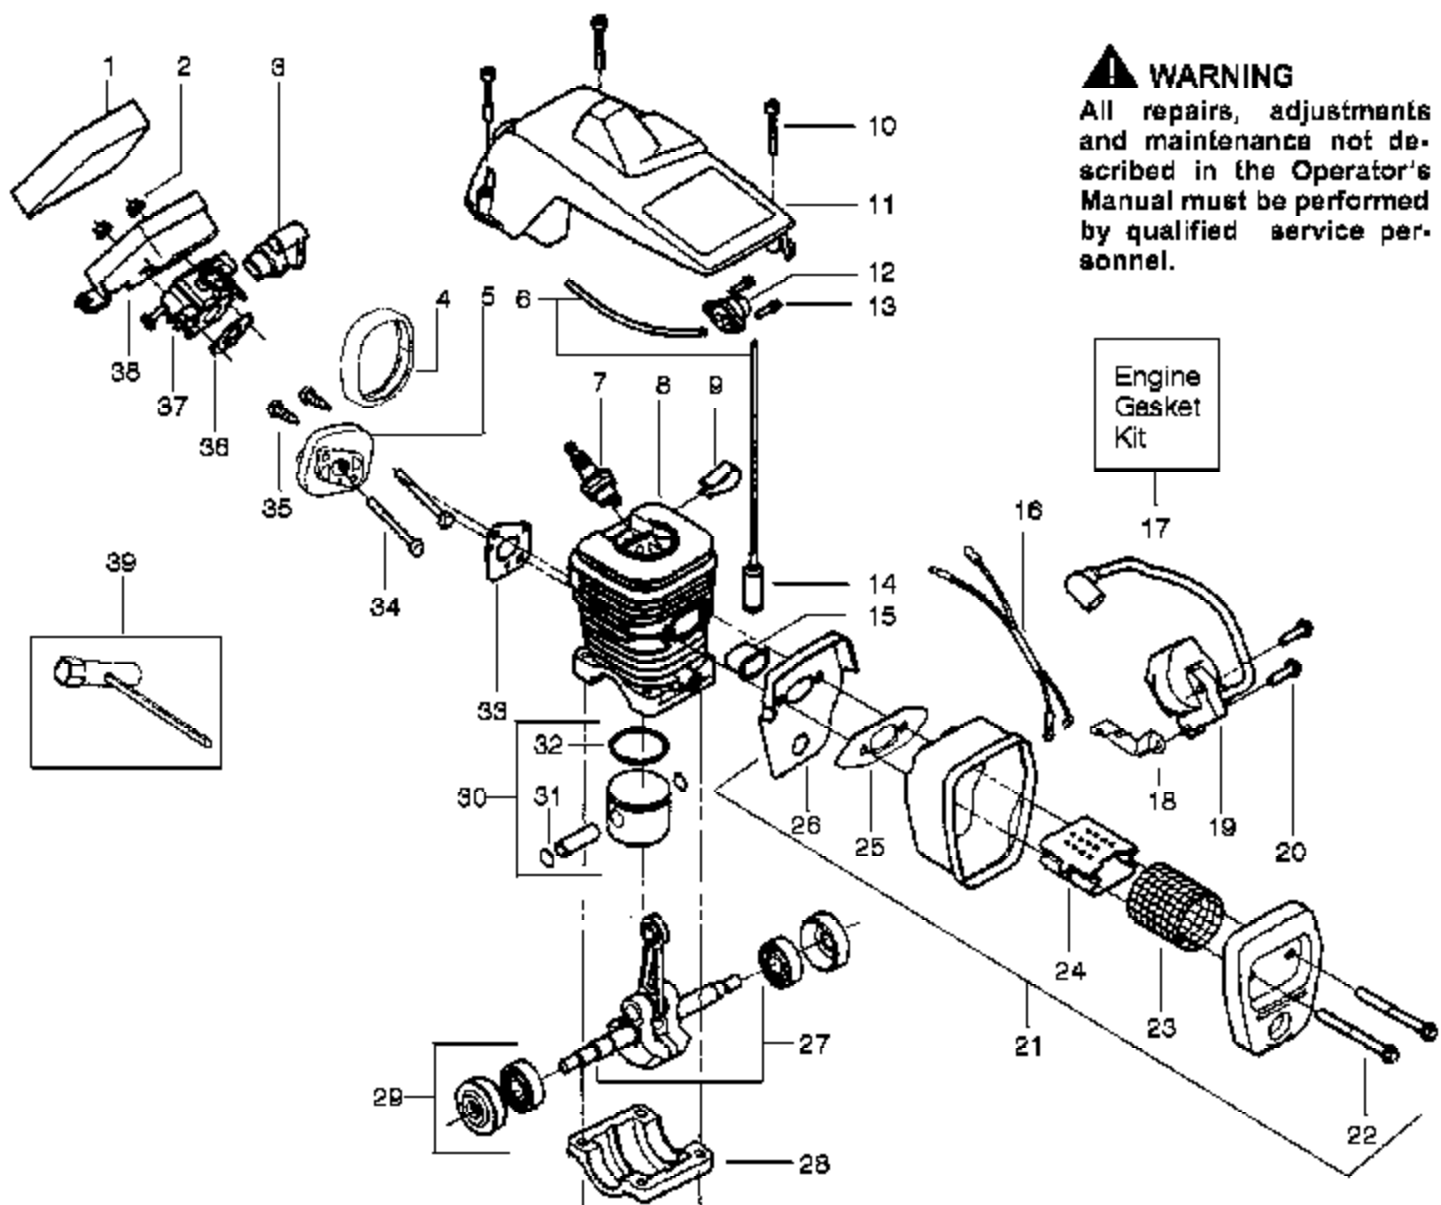

⚠ WARNING

All repairs, adjustments and maintenance not described in the Operator's Manual must be performed by qualified service personnel.

Ref #	Part Number	Qty	Description
1	530037793		Foam Air Filter
2	530016101		Nut
3	530035526		Grommet Carb Adjust
4	530054144		Seal Carb Adapter
5	530049700		Adapter Carb.
6	530069247		Kit Fuel Line (Small)
7	952030150		Spark Plug (RCJ-7Y)
8	530071412		Kit Cylinder
9	530016136		Clip High Tension Lead
10	530016153		Screw
11	530071310		Shield Cylinder
12	530047213		Assy Air Purge
13	530015780	S1838 Snapper Pages of 8	Screw
14	530095646	Engine Assembly	Assy Fuel Pick-up
15	530037652		Insulator Heat
16	530052296		Assy. Wire Harness
17	530069608		Kit Engine Gasket (Incl. 25, 33 & 36)
18	530047442		Strap Ground
19	530039198		Module Ignition
20	530015814		Screw
21	530047207		Assy Muffler (Incl. 22-26)
22	530016132		Screw
23	530036103		Screen Spark
24	530037813		Diffuser Muffler
25	530069608		Gasket Muffler (kit)
26	530049870		Backplate Muffler
27	530047062		Assy. Crankshaft
28	530037935		Cap Crankcase
29	530056363		Assy. Seal & Bearing
30	530071408		Kit-Piston (Incl. 31 & 32)
31	530015697		Retainer-Piston Pin
32	530038729		Ring Piston
33	530069608		Gasket-Adapter (kit)
34	530016187		Screw
35	530016386		Screw
36			UNKNOWN
37			UNKNOWN
38	530069608		Gasket-Carb.(kit)
39	530069703		Kit-Carburetor (WT 324)
39	530071620		Kit-Carburetor (WT 624)
40	530037804		Housing-Air Filter
41	530031163		Wrench-Bar
	530163674		Operator Manual Not Shown