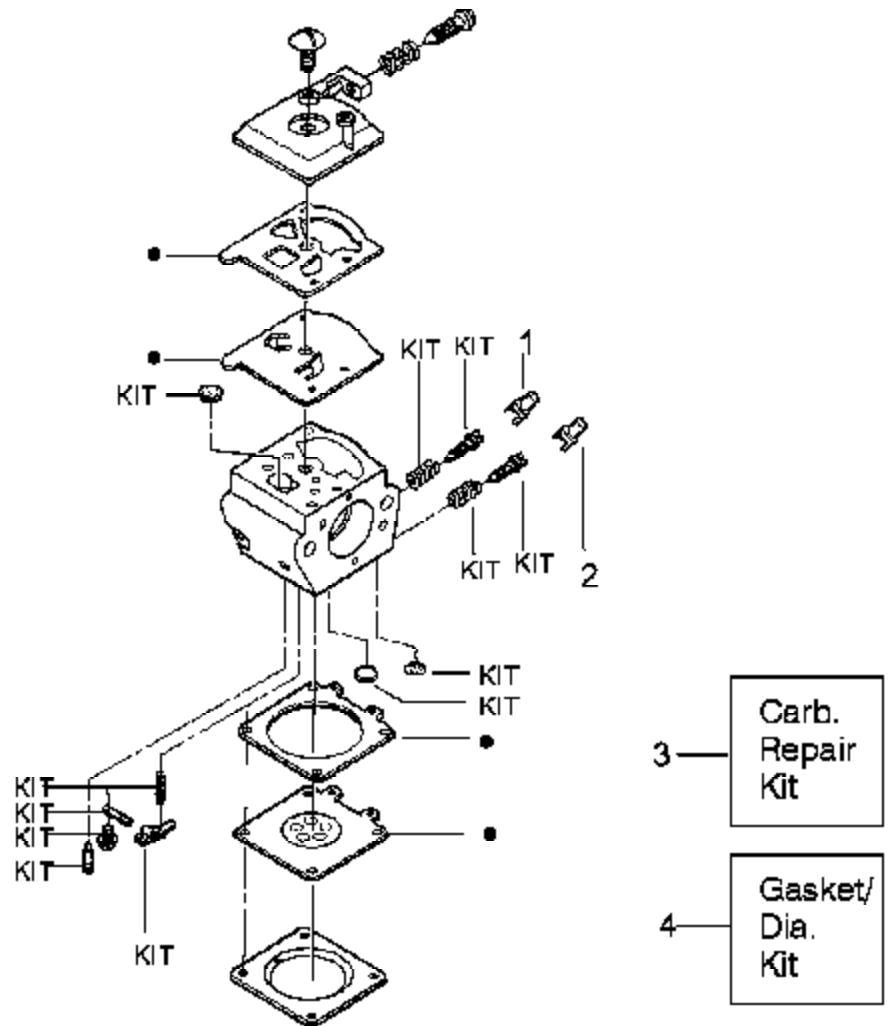

Walbro
Carburetor Assembly
WT324 - #530069703

Ref #	Part Number	Qty	Description
1	530038479		Limiter Cap-High (brown)
2	530038478		Limiter Cap-Low (tan)
3	530069826		Carburetor Repair Kit Walbro (WT324) (KIT=Indicates Contents)
4	530069844		Gasket Diaphragm Kit Walbro (WT324) (DOT=Indicates Contents)
530069703	530069703		Walbro Carburetor Assembly - WT324

S1838 Snapper Page 2 of 8
 Carburetor Assembly (WT324)

Kit - Carburetor Assembly No. 530071620 - WT-624

Note: No Repair kits are available for this carburetor, please order the complete assembly part number 530-071620 - WT-624

Ref #	Part Number	Qty	Description
530071620	530071620		Kit-Carburetor Assembly WT-624

S1838 Snapper Page 4 of 8
Carburetor Assembly (WT624)

⚠ WARNING

All repairs, adjustments and maintenance not described in the Operator's Manual must be performed by qualified service personnel.