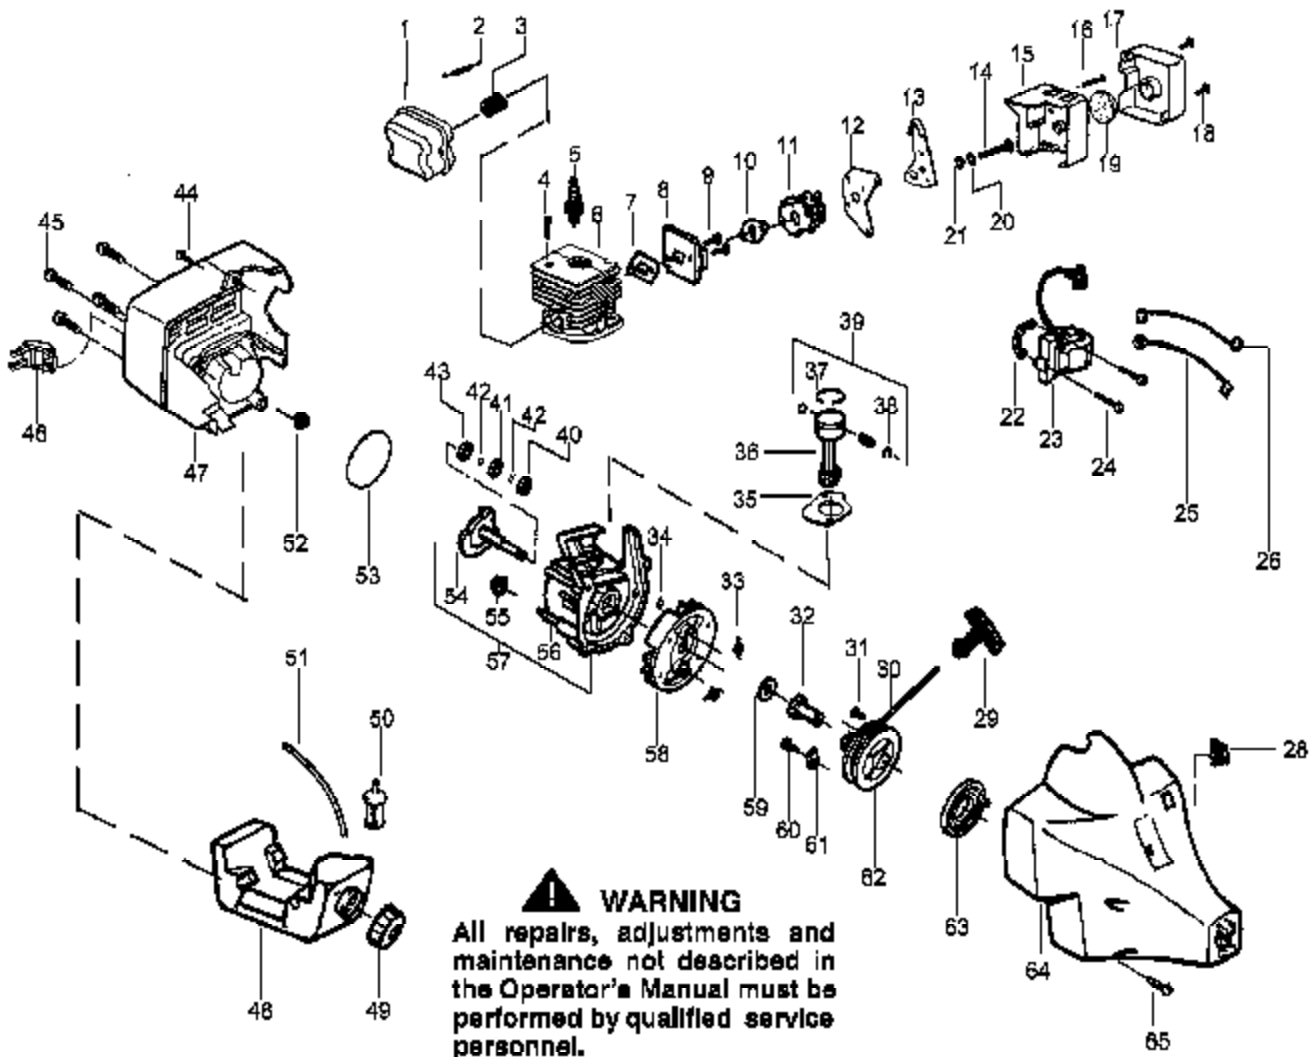

! WARNING

All repairs, adjustments and maintenance not described in the Operator's Manual must be performed by qualified service personnel.

Ref #	Part Number	Qty	Description
1	530038404		Limiter Cap
2	530069842		Carburetor Repair Kit (KIT = Indicates Contents)
3	530069844		Gasket Diaphragm Kit (DOT = Indicates Contents)
	530069754		Carburetor Assembly

S17DE Snapper Page 2 of 2
Carburetor Assembly P/N 530069754

⚠ WARNING
 All repairs, adjustments
 and maintenance not
 described in the Oper-
 ator's Manual must be
 performed by qualified
 service personnel.

Ref #	Part Number	Qty	Description
1	530049066		Assy-Throttle cable
2	530016179		Screw
3	530053020		Throttle Hsg.-Right
4	530038682		Trigger-Throttle
5	530053019		Throttle Hsg.-Left
6	530095970		Clamp-Handlebar
7	530016336		Knob
8	530071394		Assy.-Handlebar (Incl. grip,cap,decal)
9	530095151		Shaft-Flex
10	530095899		Clamp-Tube
11	530015940		Screw
12	530071341		Assy-Driveshaft
13	530095971	S17DE Snapper Cap & Pin	Base Clamp
14	530095812	Driveshaft & Cutting Head	Bracket - Shield
15	530071375		Kit-Gearbox
16	530052285		Limiter-Line
17	530015805		Screw
18	530069779		Kit-Shield Ass'y. (Incls. 16,17,19,20)
19	530015820		Bolt
20	530016118		Wingnut
21	530016301		Screw
22	530016309		Screw
23	530095814		Non-Blade Dust cup
24	952711550		Accy.-Cutting Head
25	530095772		Assy.-Hub/Arbor (3/8lh , 2x)
26	530053241		Spring-Return
27	530401957		Retainer-Spool
28	952711551		Accy.-Wound Spool
	530086283		Operator Manual Not Shown
	530055350		Decal-Shaft Warning Not Shown

Ref #	Part Number	Qty	Description
57	530014729		C'case/C'shaft Assy. (Incl. 34,40-43,54,56)
58	530069886		Flywheel Ass'y.
59	530015828		Washer-Flat
60	530015966		Screw-Pulley
61	530016226		Retainer-Pulley
62	530069400		Kit-Starter Pulley (Incl. 31)
63	530042086		Starter Spring
64	530055645		Assy.-Fan Hsg.
65	530015810		Screw