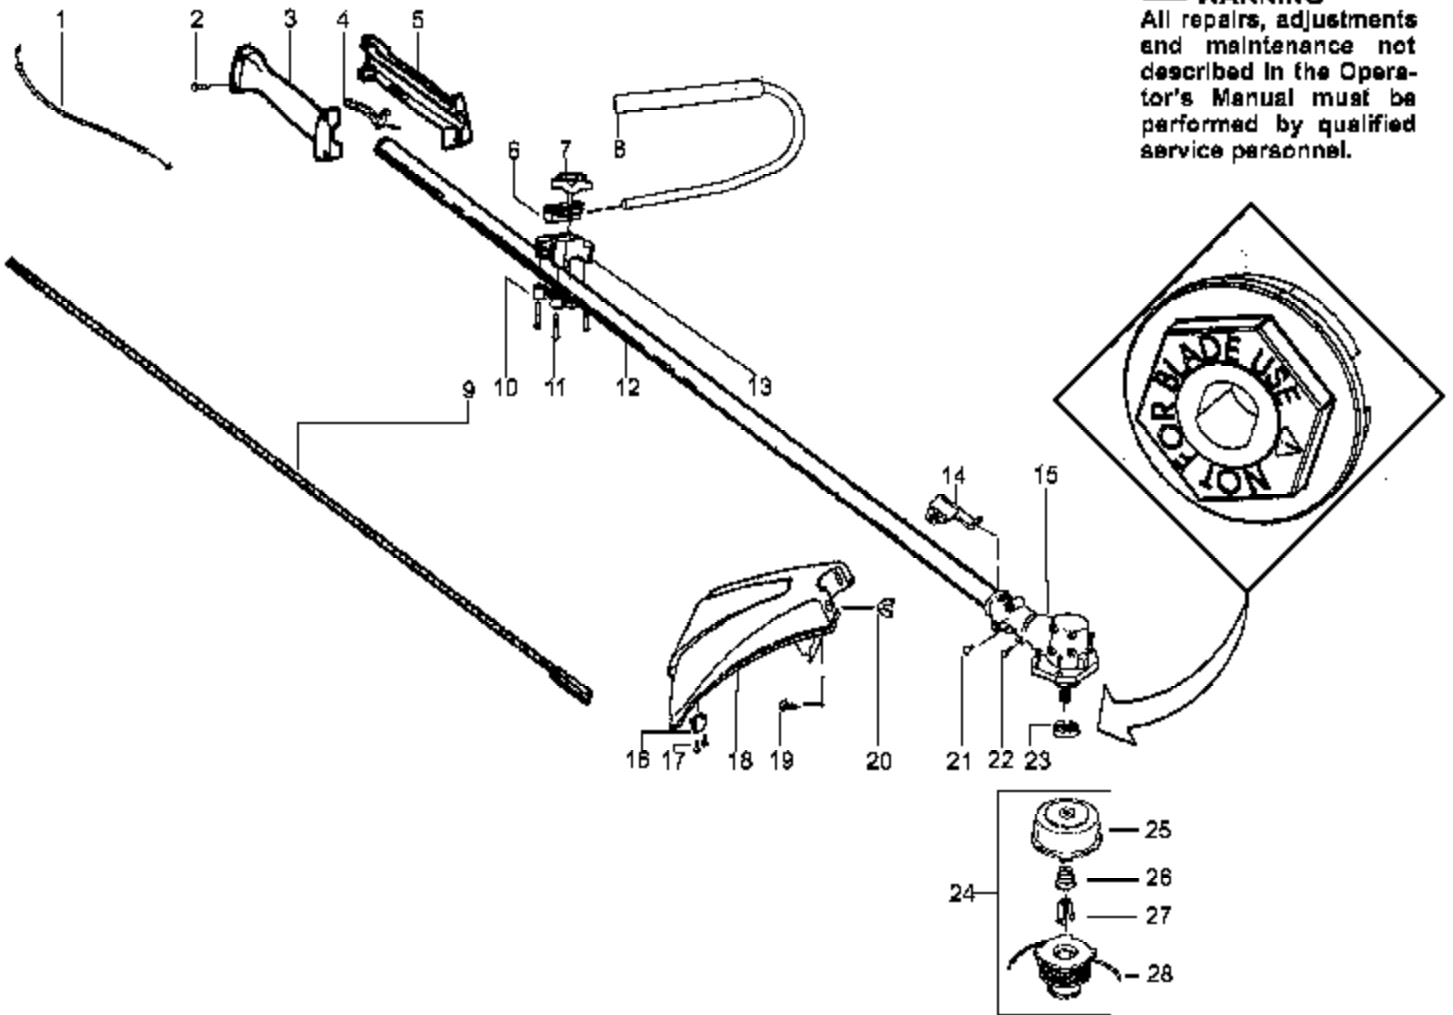

! WARNING

All repairs, adjustments and maintenance not described in the Operator's Manual must be performed by qualified service personnel.

Ref #	Part Number	Qty	Description
1	530038404		Limiter Cap
2	530069842		Carburetor Repair Kit (KIT = Indicates Contents)
3	530069844		Gasket Diaphragm Kit (DOT = Indicates Contents)
	530069754		Carburetor Assembly

S17DE Snapper Page 2 of 2
Carburetor Assembly P/N 530069754

⚠ WARNING
 All repairs, adjustments
 and maintenance not
 described in the Oper-
 ator's Manual must be
 performed by qualified
 service personnel.

Ref #	Part Number	Qty	Description
1	530049066		Assy-Throttle cable
2	530016179		Screw
3	530053020		Throttle Hsg.-Right
4	530038682		Trigger-Throttle
5	530053019		Throttle Hsg.-Left
6	530095970		Clamp-Handlebar
7	530016336		Knob
8	530071394		Assy.-Handlebar (Incl. grip,cap,decal)
9	530095151		Shaft-Flex
10	530095899		Clamp-Tube
11	530015940		Screw
12	530071341		Assy-Driveshaft
13	530095971	S17DE Snapper Cap & Pin	Base Clamp
14	530095812	Driveshaft & Cutting Head	Bracket - Shield
15	530071375		Kit-Gearbox
16	530052285		Limiter-Line
17	530015805		Screw
18	530069779		Kit-Shield Ass'y. (Incls. 16,17,19,20)
19	530015820		Bolt
20	530016118		Wingnut
21	530016301		Screw
22	530016309		Screw
23	530095814		Non-Blade Dust cup
24	952711550		Accy.-Cutting Head
25	530095772		Assy.-Hub/Arbor (3/8lh , 2x)
26	530053241		Spring-Return
27	530401957		Retainer-Spool
28	952711551		Accy.-Wound Spool
	530086283		Operator Manual Not Shown
	530055350		Decal-Shaft Warning Not Shown

Ref #	Part Number	Qty	Description
57	530014729		C'case/C'shaft Assy. (Incl. 34,40-43,54,56)
58	530069886		Flywheel Ass'y.
59	530015828		Washer-Flat
60	530015966		Screw-Pulley
61	530016226		Retainer-Pulley
62	530069400		Kit-Starter Pulley (Incl. 31)
63	530042086		Starter Spring
64	530055645		Assy.-Fan Hsg.
65	530015810		Screw