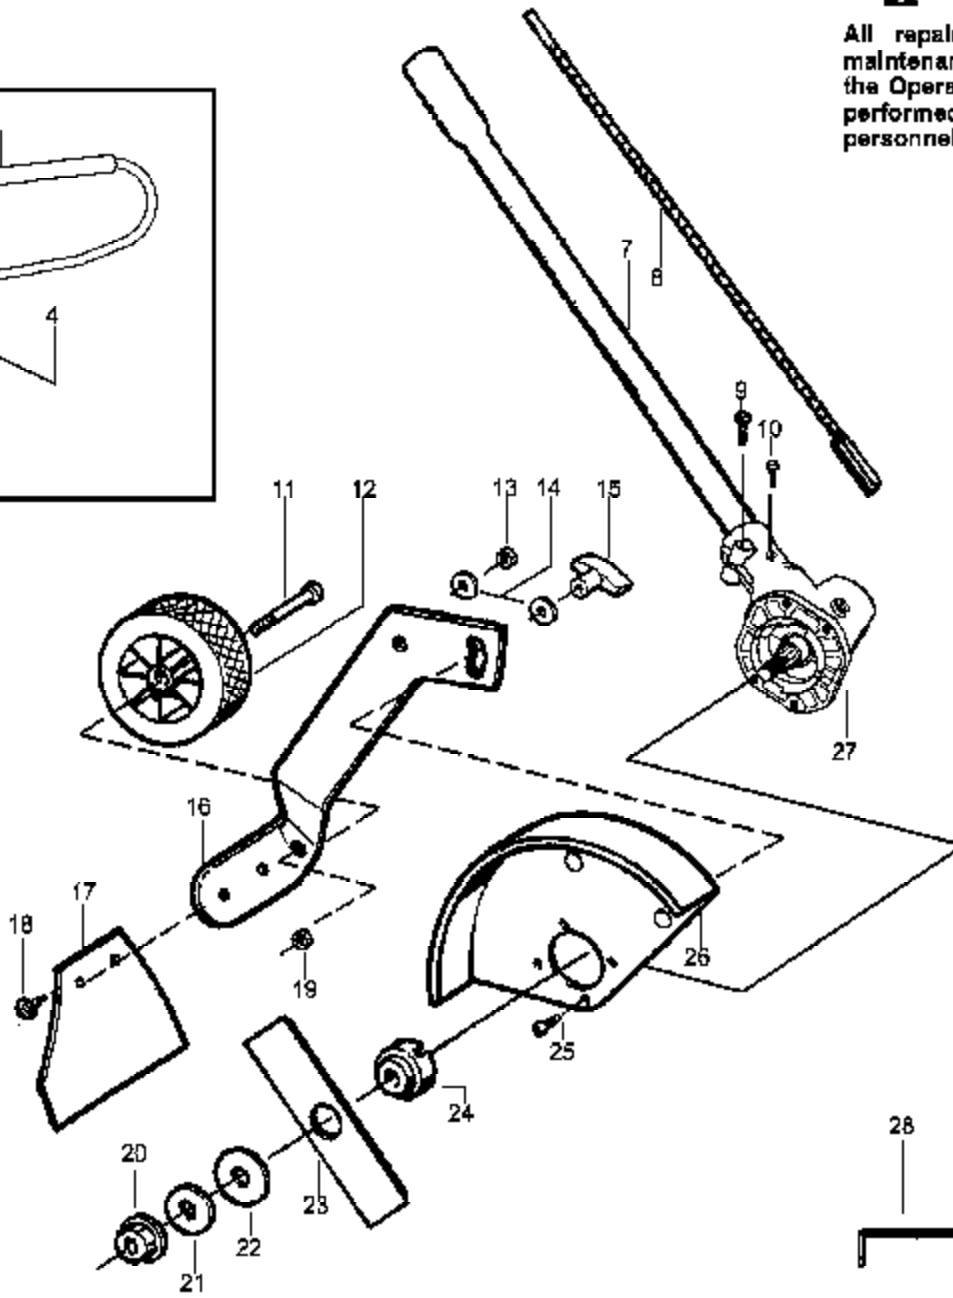

⚠ WARNING

All repairs, adjustments and maintenance not described in the Operator's Manual must be performed by qualified service personnel.

Ref #	Part Number	Qty	Description
1	530071394		Assy-Handlebar (Incl. grip,cap,decal)
2	530095970		Clamp-Handlebar
3	530016336		Knob
4	530095971		Base-Clamp
5	530071684		Kit-Clamp-Tube (Incl. #6)
6	530015770		Screw
7	530096000		Assy.-Driveshaft
8	530095883		Flexshaft-Split boom
9	530016014		Screw
10	530016371		Screw-Alignment
11	530015981		Bolt-Shoulder Axle
12	530095125		Wheel
13	530015515	SNE31 Snapper, Edge Att	Locknut
14	530092062	Edger Attachment Assembly	Washer
15	530092059		Knob
16	530053009		Bracket-Wheel
17	530071251		Kit-Mud Flap (Incl. #18)
18	530053012		Fastener-Mud Flap
19	530015515		Locknut
20	530015793		Nut-Flange
21	530016240		Washer-Belleville
22	530015792		Washer-Flat
23	530053007		Blade
24	530054623		Dustcup
25	530016312		Screw
26	530071384		Kit-Edger Guard
27	530071586		Assy-Gearbox
28	530031159		Wrench-Hex (5/32")
	530163556		Manual Not Shown
	530095894		Hanger-Attachment Not Shown
	530056125		Decal-Shaft Warning Not Shown
	530053138		Decal-Guard Warning Not Shown