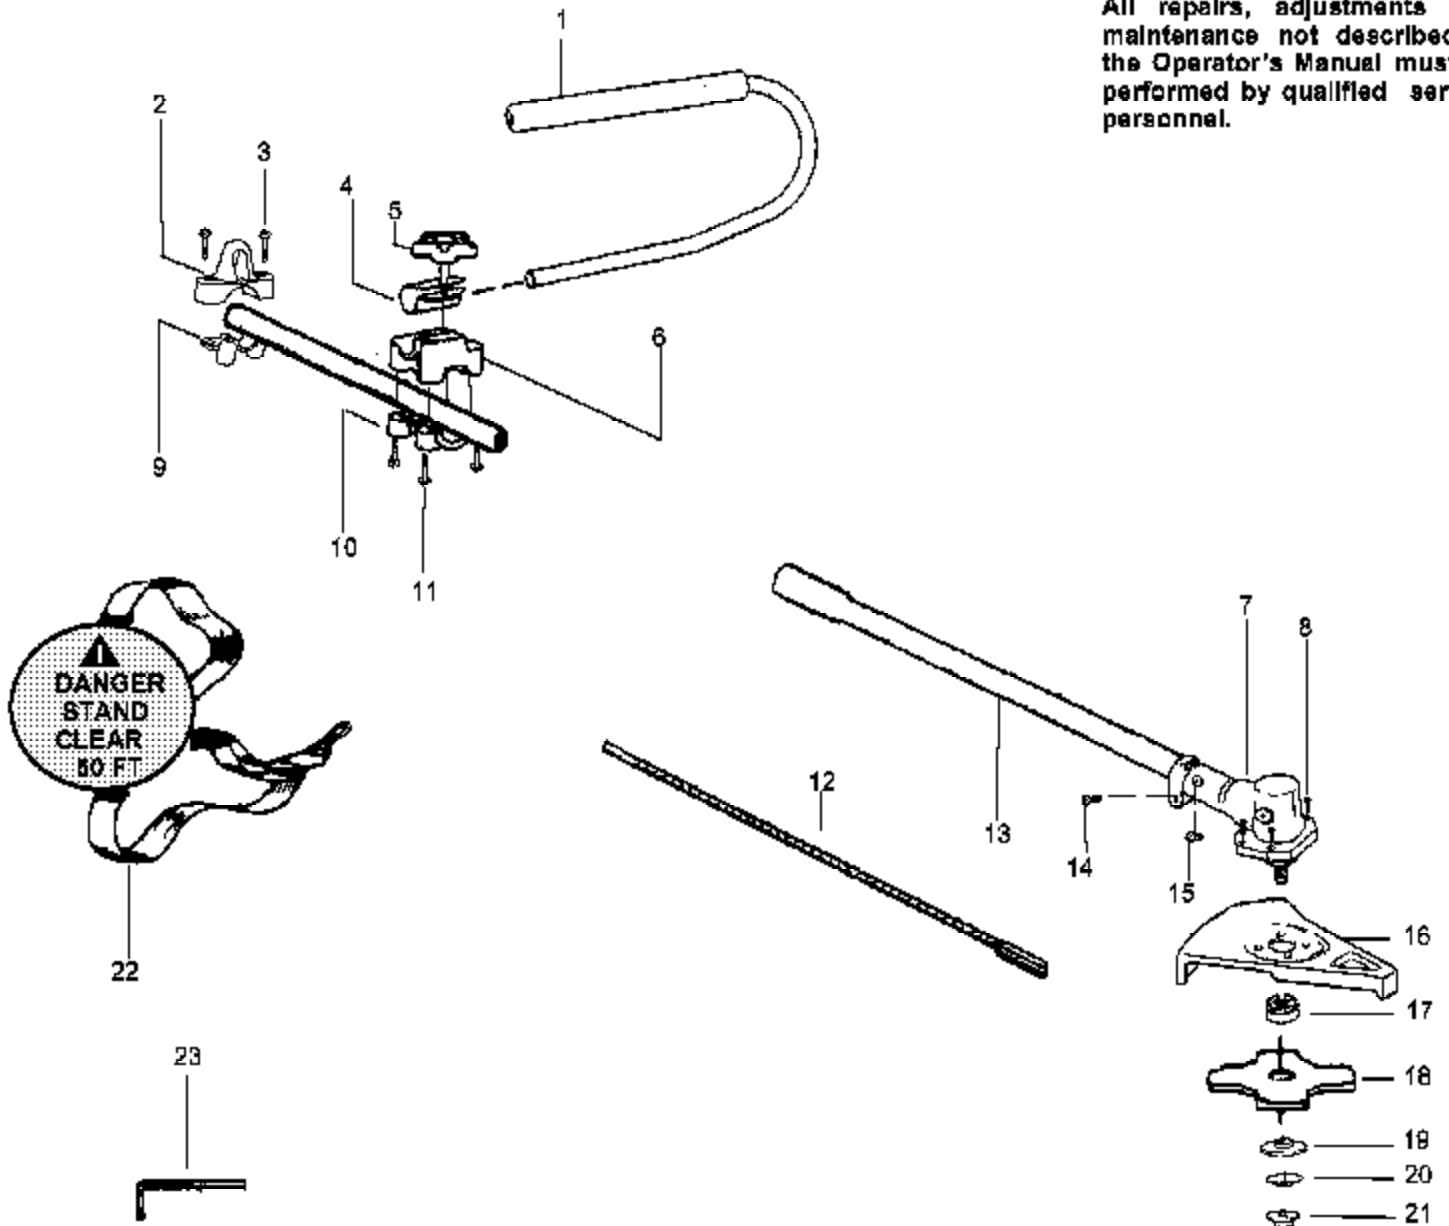

WARNING

All repairs, adjustments and maintenance not described in the Operator's Manual must be performed by qualified service personnel.

Ref #	Part Number	Qty	Description
1	530071394		Kit-Handlebar Assy. (Incl. grip,cap,decal)
2	530055392		Clamp-Harness Upper
3	530015770		Screw
4	530095970		Clamp-Handlebar
5	530016336		Knob
6	530095971		Base-Clamp
7	530071585		Assy-Gearbox
8	530016312		Screw
9	530055395		Clamp-Harness Lower
10	530071684		Kit-Clamp-Tube (Incl. #11)
11	530015770		Screw
12	530096183		Flexshaft-Split boom
13	530096002		Assy. Drive shaft
14	530016014		Brushcutter Attachment Assc
15	530016224		Screw
16	530071383		Kit-Blade Shield
17	530095815		Dust cup - Blade
18	952701611		Accy.-Weed Blade (8")
19	530095816		Washer-Blade Retaining
20	530016240		Washer-Belleville
21	530015793		Nut-Flange
22	530094408		Assy-Shoulder Strap
23	530031159		Wrench-Hex (5/32")
	530163879		Manual Not Shown
	530095894		Hanger-Attachment Not Shown
	530056129		Decal-Shaft Warning Not Shown
	530056335		Decal-Blade Direction Not Shown