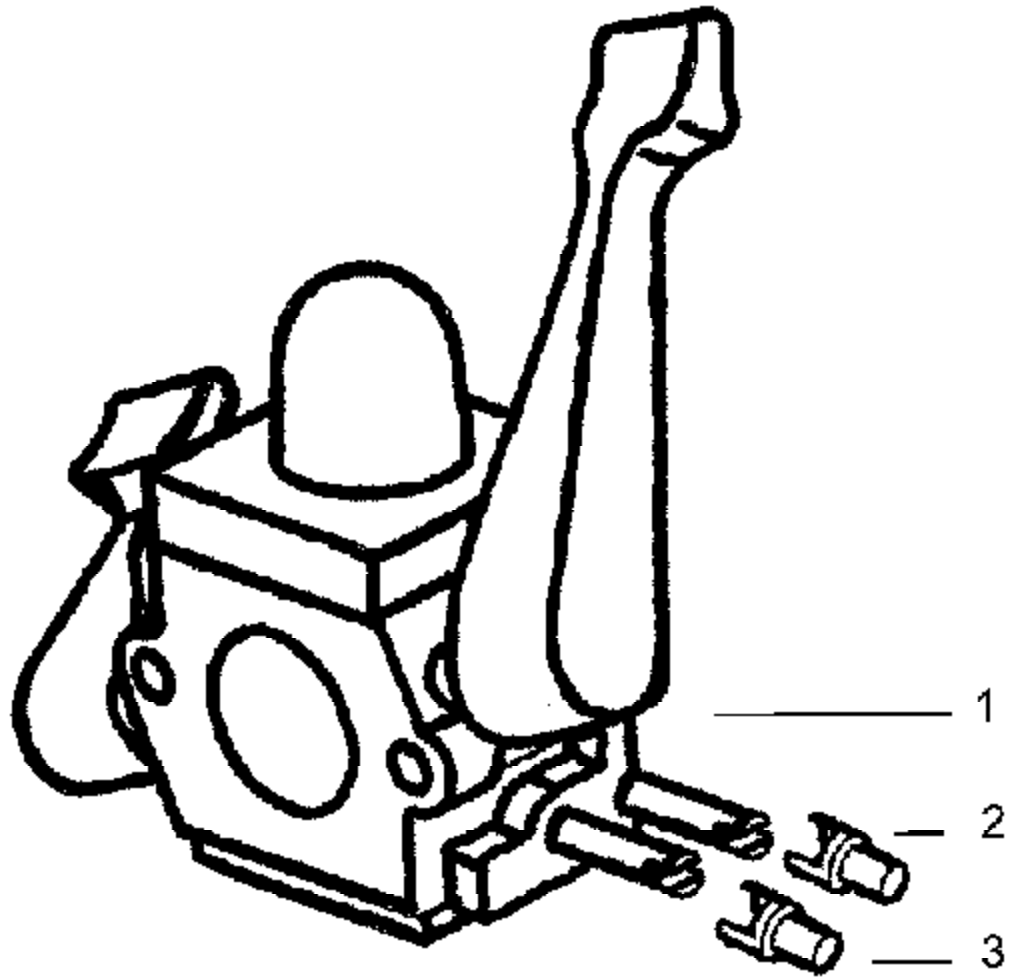

Carburetor Assembly Part Number 530071465 - (C1Q-W11)

Carb.
Repair
Kit

Gasket/
Dia.
Kit

4

5

Ref #	Part Number	Qty	Description
1	530071465		Assy-Carb. Zama (C1Q-W11)
2	530038479		Cap-Limiter (high) brown
3	530038478		Cap-Limiter (low) tan
4	530071475		Kit-Carb. Repair
5	530071489		Kit-Dia. (GND-34)

SB2000MLE Snap-On Carburetor Assembly (C1Q-W11)
Page 2 of 10

Kit - Carburetor Assy # 530071632 - C1Q-W11C

Note: No Repair kits are available for this carburetor, please order the complete assembly part number 530-071632 (C1Q-W11C)

Ref #	Part Number	Qty	Description
530071632	530071632		Kit - Carburetor Assy - C1Q-W11C

SB2000MLE Snap-On Carb Kit
Carburetor Assembly (C1Q-W

WARNING

All repairs, adjustments and maintenance not described in the Operator's Manual must be performed by qualified service personnel.