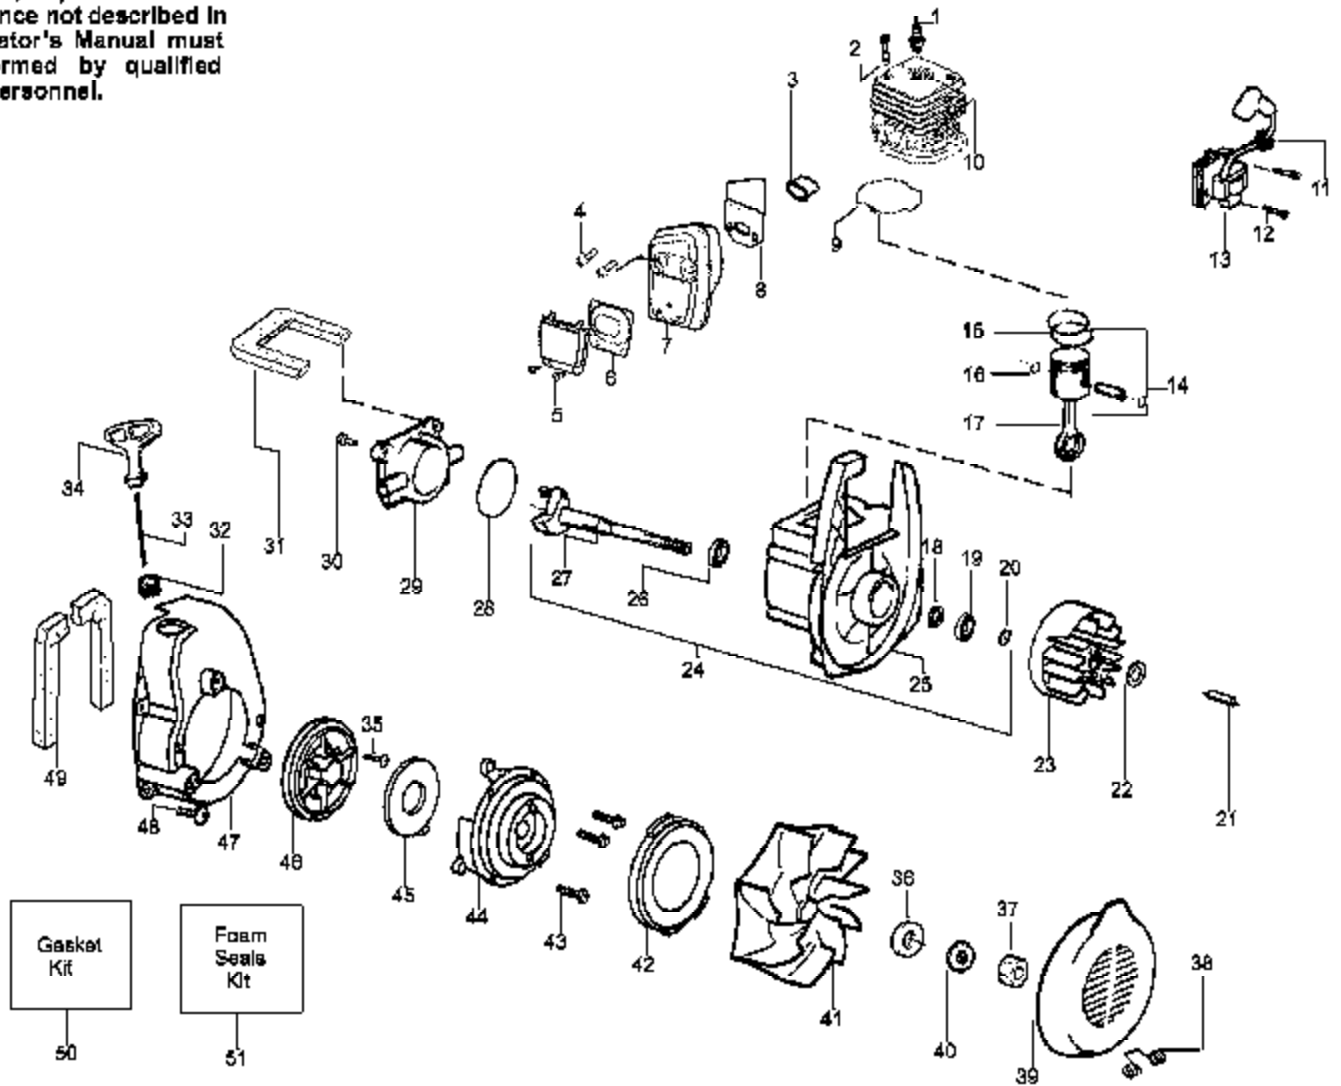

WARNING

All repairs, adjustments and maintenance not described in the Operator's Manual must be performed by qualified service personnel.

Ref #	Part Number	Qty	Description
1	952030249		Spark Plug (RCJ-6Y)
2	530015953		Screw
3	530055191		Insulator-Heat
4	530016387		Screw
5	530015241		Screw
6	530071593		Kit-Spark Screen (Incl. #5)
7	530071599		Kit-Muffler (Incl. 4-6,8)
8	530071458		Gasket-Baffle (kit)
9	530071458		Gasket-Cylinder (kit)
10	530071457		Kit-Cylinder
11	530019182		Grommet-Ign. Module
12	530016357		Screw-Ignition Module
13	530035505	SB2000MLE, SB2000GLE, SB2000GSE, SB2000GSE-B	Ignition Module
14	530071357	Engine Assembly	Kit-Piston (Incl. 15 & 16)
15	530055120		Piston Ring
16	530015162		Retainer-Piston Pin
17	530069945		Assy-Connecting Rod
18	530019264		Seal-Crankcase
19	530055728		Bearing-Outer
20	530015941		Retainer Ring-C'haft
21	530016190		Spacer-Flywheel
22	530015149		Washer
23	530039209		Assy-Flywheel
24	530071456		Assy-Crankcase/Crankshaft (Incl. 21,25,27)
25	530012492		Assy-Crankcase (Incl. 18,19,26)
26	530032125		Bearing-Inner
27	530012452		Assy-Crankshaft
28	530071458		O-ring-C/case (kit)
29	530012443		Cover-Crankcase
30	530015810		Screw
31	530071459		Foam-219mm (kit)
32	530029182		Eyelet-Flange
33	530071467		Kit-Rope
34	530054834		Handle-Starter
35	530016326		Screw-Rope
36	530016279		Washer-Flat
37	530626605		Nut
38	530402043		Spring-Return Cover
39	530049313		Inlet Door
40	530016240		Washer-Belleville
41	530069817		Assy-Impeller
42	530056625		Seal-Ring
43	530016349		Screw
44	530055101		Housing-Pulley
45	530042086		Spring-Starter
46	530071466		Kit-Starter Pulley
47	530055102		Fan Housing
48	530015810		Screw
49	530071459		Foam-365mm (kit)
50	530071458		Kit-Gasket (See "Housing Assembly" incl. 2,5,19); (See "Engine Assembly" incl. 8,9,28)
51	530071459		Kit-Foam Seals (See "Housing Assembly" incl. 1,16,33); (See "Engine Assembly" incl. 31,49)