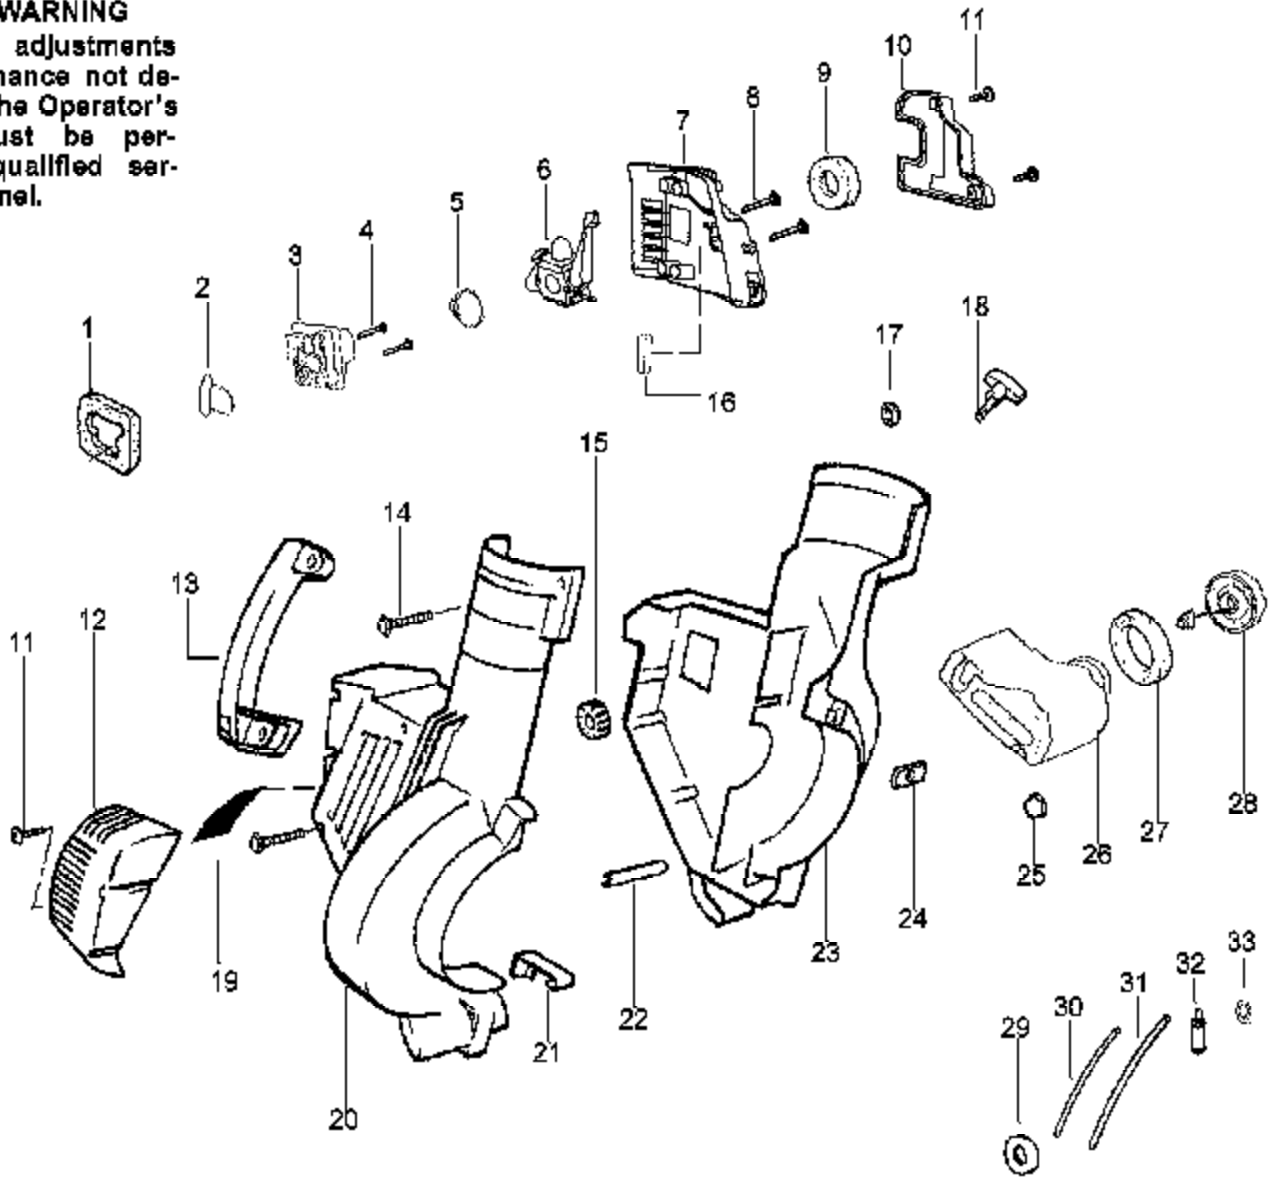

WARNING

All repairs, adjustments and maintenance not described in the Operator's Manual must be performed by qualified service personnel.

Ref #	Part Number	Qty	Description
1	530071459		Air Dam (kit)
2	530071458		Gasket-Adapter (kit)
3	530035561		Carburetor Adaptor
4	530016309		Screw
5	530071458		Gasket-Carburetor (kit)
6	530071465		Kit-Carb Ass'y. (C1Q-W11)
6	530071632		Kit-Carb Ass'y. (C1Q-W11C)
7	530056629		Air Box
8	530015849		Screw-Carb.
9	530049383		Filter-Air
10	530056581		Cover-Air Filter
11	530016349		Screw
12	530056641	SB2000MLE-Snap Ring Gas B	Guard-Filter
13	530095469	Housing Assembly	Handle
14	530015886		Screw
15	530049323		Isolator
16	530071459		Foam 25.4mm (kit)
17	530015197		Nut
18	530016322		Knob-Tube Clamp
19	530071458		Reflector-Heat (kit)
20	530056686		Housing-Right
21	530402044		Spring-Cover Latch
22	530049617		Guide-Starter Rope
23	530056687		Housing-Left
24	530016207		Nut
25	530036792		Isolator-Crankcase
26	530049491		Assy-Fuel Tank
27	530049527		Gasket-Fuel Tank
28	530049386		Fuel Cap w/Retainer
29	530049656		Grommet-Shroud
30	530069247		Kit-Line Carb/Purge
31	530069216		Kit-Line Tank/Purge
32	530095646		Assy-Fuel Pick-up
33	530071459		Grommet-Fuel line (kit)
	530163811		Operator Manual Not Shown
	530057414		Warning Decal Not Shown
	530055358		Decal-Start Inst. Not Shown