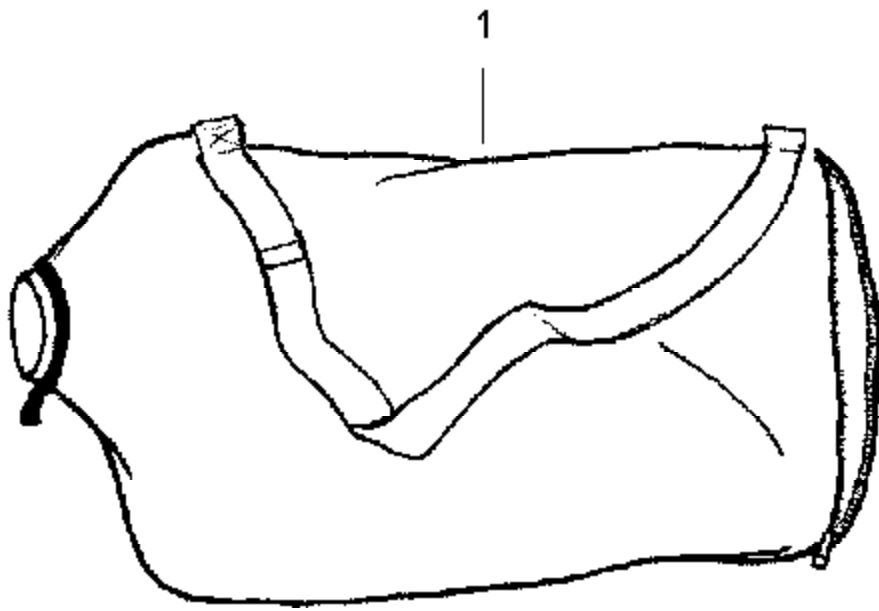

Ref #	Part Number	Qty	Description
1	530095564		Assy-Vac. Bag w/strap
2	530095470		Tube-Elbow Vac
3	530049686		Retainer-Vac Tube Knob
4	530016322		Knob
5	530094476		Tube-Lower Vac
6			Tube-Upper Vac (When ordering the new upper vac tube 530056901, items #3,4 are not required.)
7	530095593		Tube-Blower

SB2000MLE Snapper Case B
Vacuum Tube Assembly