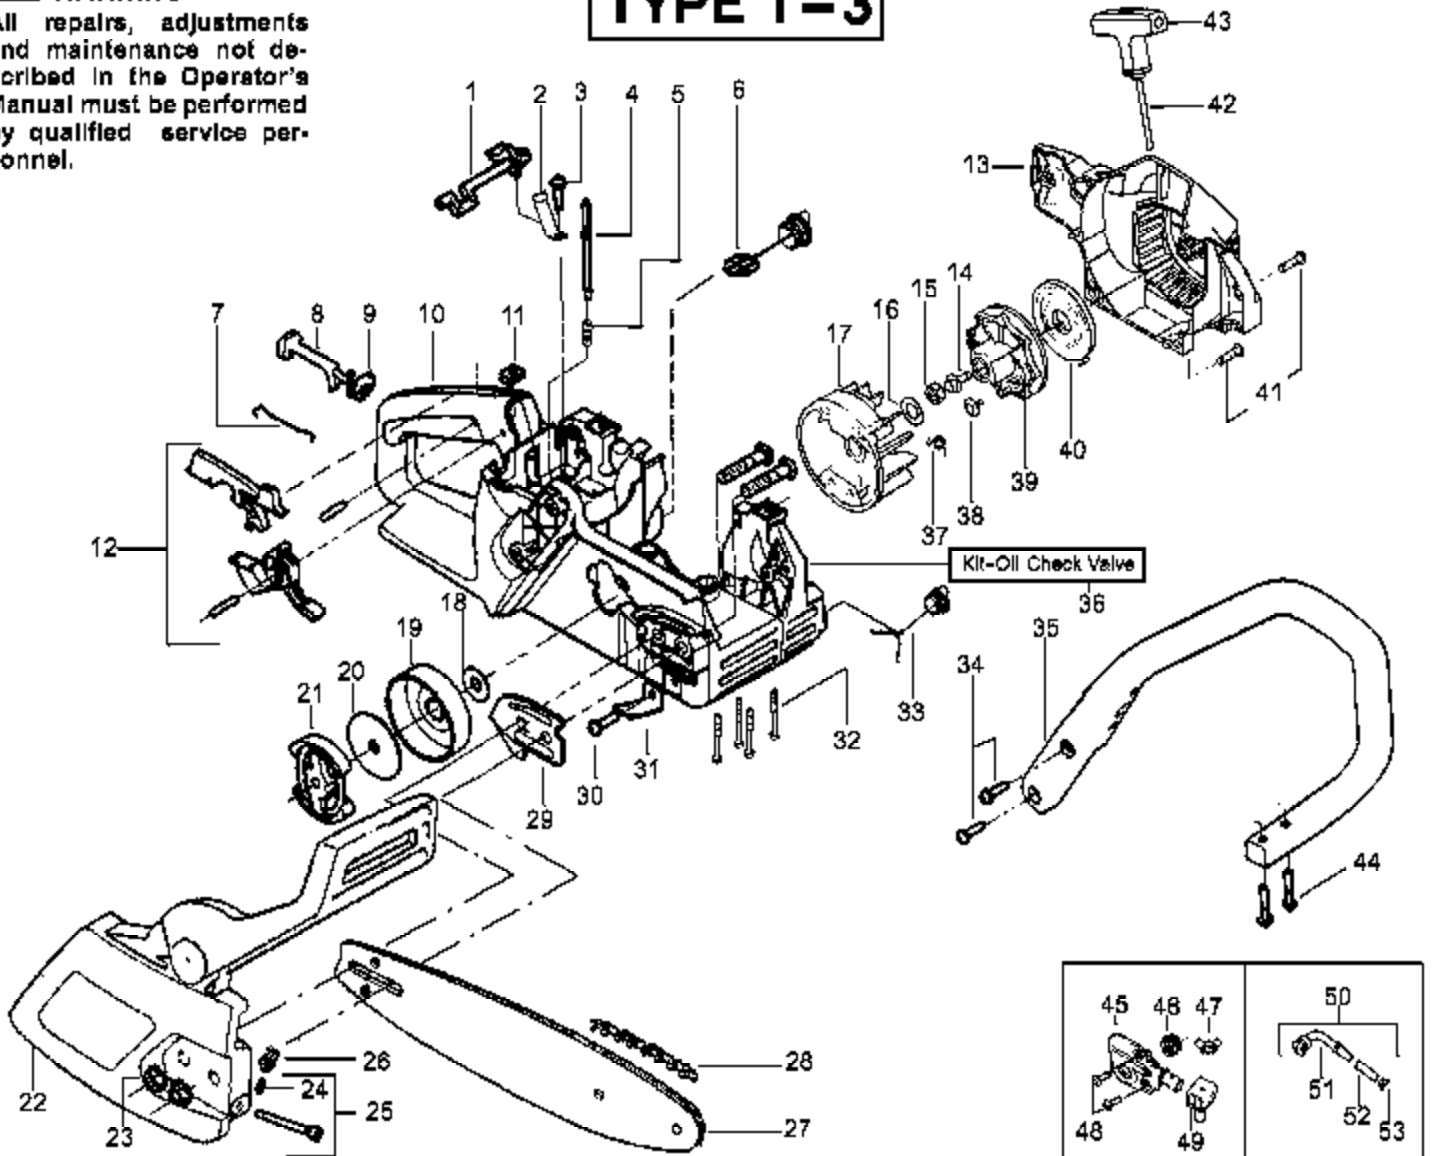

⚠ WARNING

All repairs, adjustments and maintenance not described in the Operator's Manual must be performed by qualified service personnel.

TYPE 1-3

Ref #	Part Number	Qty	Description
1	530038227		Lever-Switch (Includes Pin)
2	530016149		Spring-Switch
3	530015775		Screw
4	530069216		Kit-Fuel Line (Large)
5	530023877		Fitting
6	530047192		Assy-Fuel Cap
7	530037809		Wire-Throttle
8	530047989		Lever-Choke
9	530038406		Grommet-Choke Knob
10	530056607		Assy-Chassis
11	530015922		Nut-Speed
12	530071305		Kit-Trigger & Lockout
13	530054717	S1634 Snapper, Gas Bar of 4	Housing Pan
14	530015920	Handle & External	Screw Assembly
15	530016134		Nut-Flywheel
16	530015127		Washer-Flywheel
17	530039209		Assy-Flywheel
18	530015907		Washer - Thrust
19	530047061		Assy-Drum W/brg.
20	530015611		Washer-Clutch
21	530014949		Assy. - Clutch
22	530056960		Assy-Chain Brake
23	530015917		Nut-Bar Mounting
24	530038593		Retainer-Bar Adjust
25	530069611		Kit-Bar Adjust (Incl.24,26)
26	530015826		Pin-Bar Adjust
27	530044692		Bar 16"
28	952051534		Chain 16"
29	530038238		Plate-Bar Mounting
30	530015814		Screw
31	530029850		Chain Catcher
32	530016132		Screw
33	530010846		Assy-Oil Cap
34	530015814		Screw
35	530056798		Handle-Front
36	530071666		Kit-Oil Check Valve
37	530023817		Spring - Starter Dog
38	530016080		Screw
39	530037817		Pulley-Starter
40	530027531		Spring-Starter
41	530015892		Screw.
42	530069232		Kit-Rope
43	530056402		Handle-Starter
44	530015940		Screw
45	530071259		Kit-Oil Pump (Incl 46,47,49)
46	530037820		Gear-Worm Spring
47	530049477		Elbow-Oil Pickup
48	530016064		Screw
49	530019206		Seal Block
50	530047663		Assy-Oil-Pickup (Incl. 51-53)
51	530038373		Pickup-Oiler
52	530037821		Filter-Oil
53	530030189		Plug-Oil Filter