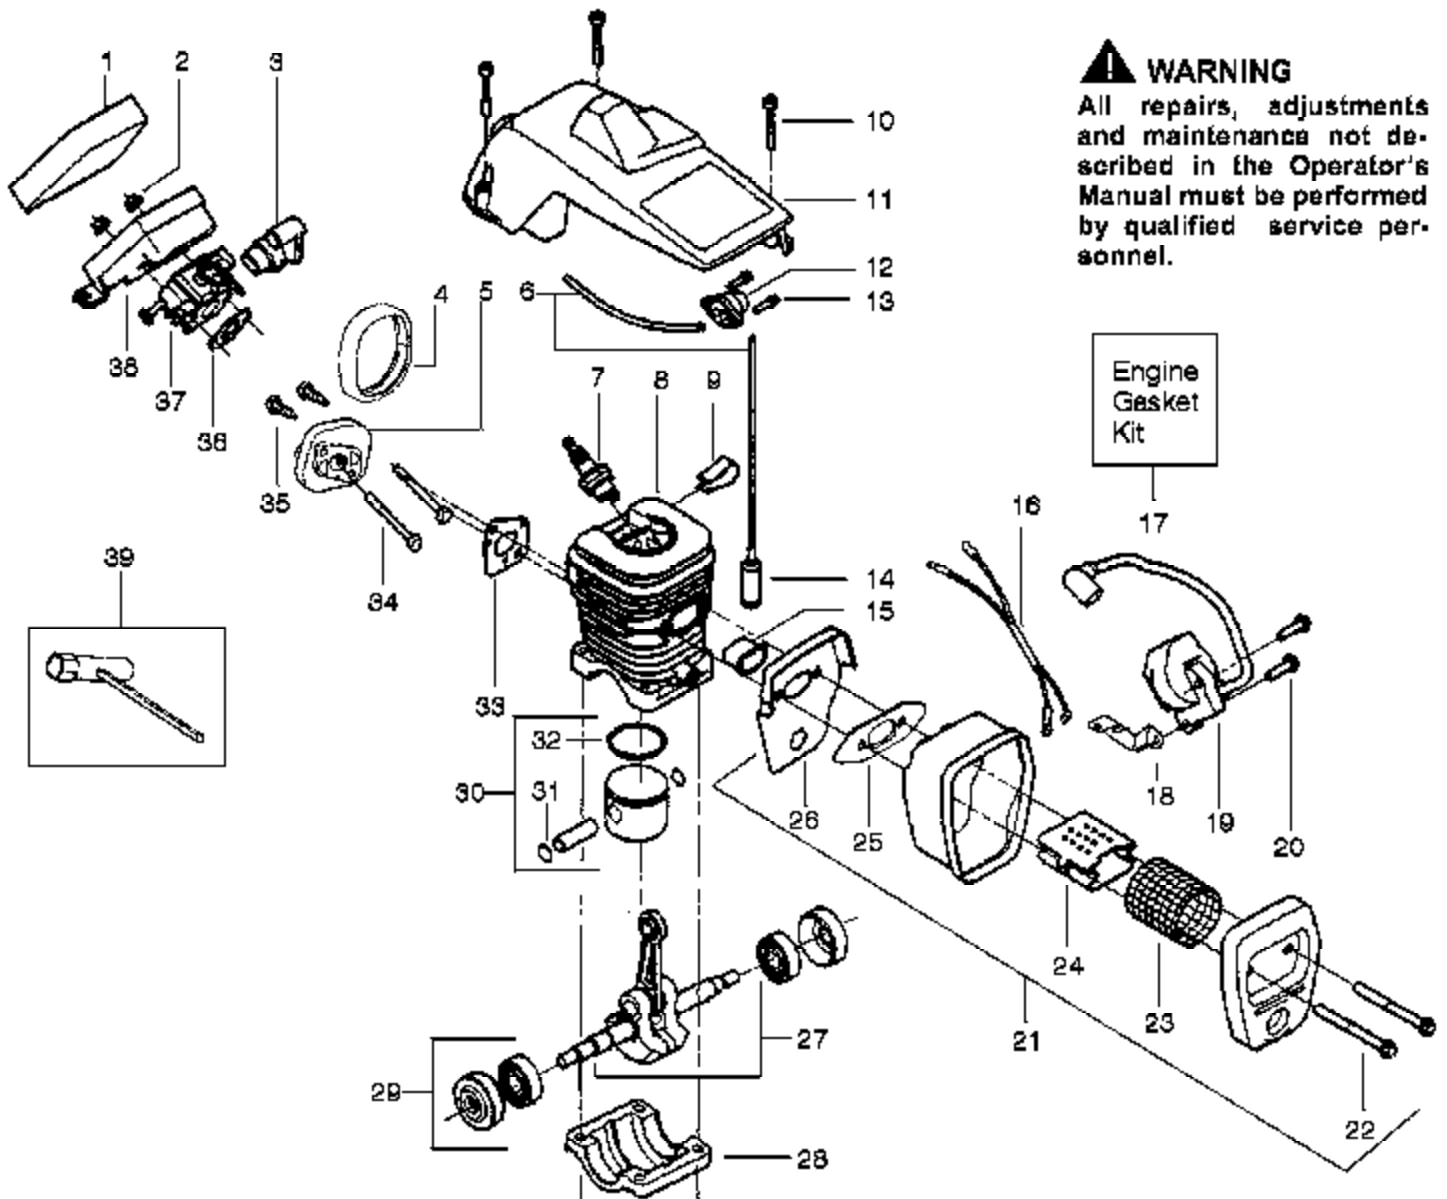

TYPE 3

Ref #	Part Number	Qty	Description
1	530037793		Foam Air Filter
2	530016101		Nut
3	530035526		Grommet Carb Adjust
4	530054144		Seal Carb Adapter
5	530049700		Adapter Carb.
6	530069247		Kit Fuel Line (Small)
7	952030150		Spark Plug (RCJ7Y)
8	530071412		Kit Cylinder
9	530016136		Clip High Tension Lead
10	530016153		Screw
11	530071310		Shield Cylinder
12	530047213		Assy Air Purge
13	530015780	S1634 Snapper Gas Saw	Screw Type 3
14	530095646	Engine Assembly Type 3	Assy Fuel Pickup
15	530037652		Insulator Heat
16	530052296		Assy. Wire Harness
17	530069608		Kit Engine Gasket (Incl. 25, 33 & 36)
18	530047442		Strap Ground
19	530039198		Module Ignition
20	530015814		Screw
21	530047207		Assy Muffler (Incl. 22-26)
22	530016132		Screw
23	530036103		Screen Spark
24	530037813		Diffuser Muffler
25	530069608		Gasket Muffler (kit)
26	530049870		Backplate Muffler
27	530047062		Assy. Crankshaft
28	530037935		Cap Crankcase
29	530056363		Assy. Seal & Bearing
30	530071408		Kit Piston (Incl. 31 & 32)
31	530015697		Retainer Piston Pin
32	530029805		Ring Piston
33	530069608		Gasket Adapter (kit)
34	530016187		Screw
35	530016386		Screw
36			UNKNOWN
37			UNKNOWN
38	530069608		Gasket Carb. (kit)
39	530071620		Kit Carburetor (WT-624)
40	530037804		Housing Air Filter
41	530031163		Wrench Bar
	530163674		Operator Manual Not Shown