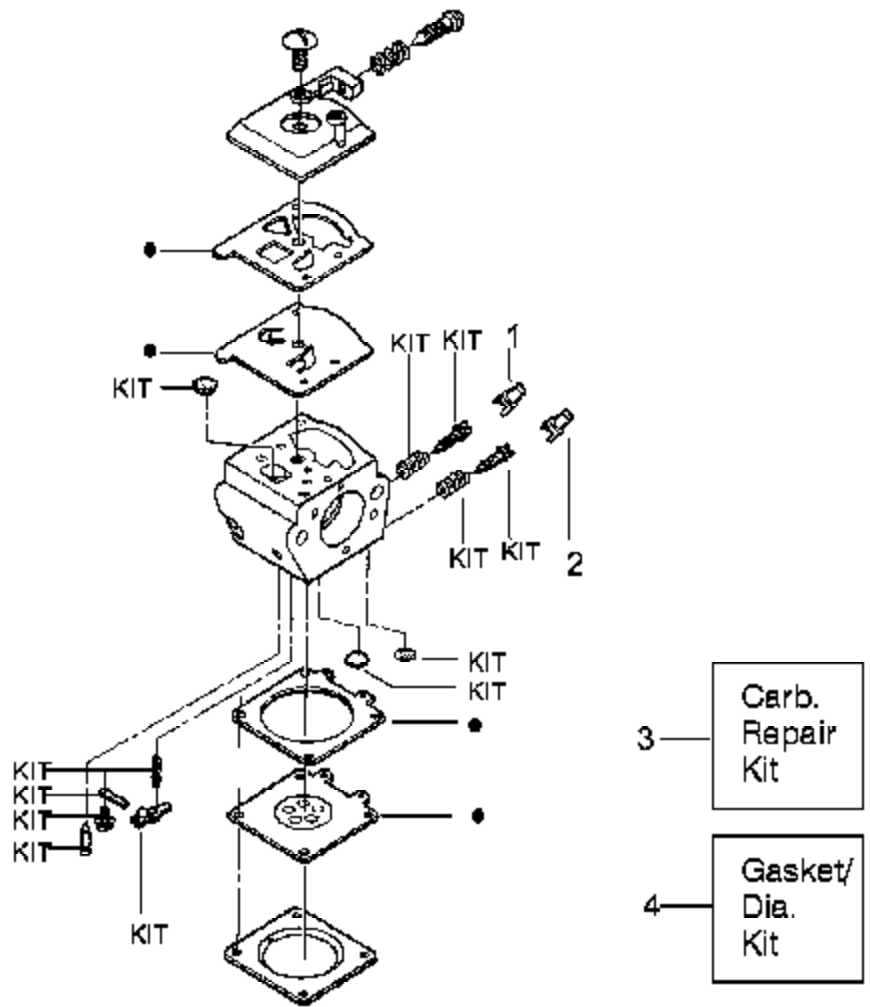

Walbro
Carburetor Assembly
WT324 - #530069703

Ref #	Part Number	Qty	Description
1	530038479		Limiter Cap High (brown)
2	530038478		Limiter Cap Low (tan)
3	530069826		Carburetor Repair Kit Walbro (WT324) (KIT = Indicates Contents)
4	530069844		Gasket Diaphragm Kit Walbro (WT324) (DOT = Indicates Contents)
530069703	530069703		Carburetor Assembly (WT324)

Ref #	Part Number	Qty	Description
530071620	530071620		Kit-Carburetor Assembly WT-624

S1634 Snapper Carburetor
Carburetor Assembly (WT624)

Page 4 of 8

TYPE 1,2

⚠ WARNING

All repairs, adjustments and maintenance not described in the Operator's Manual must be performed by qualified service personnel.