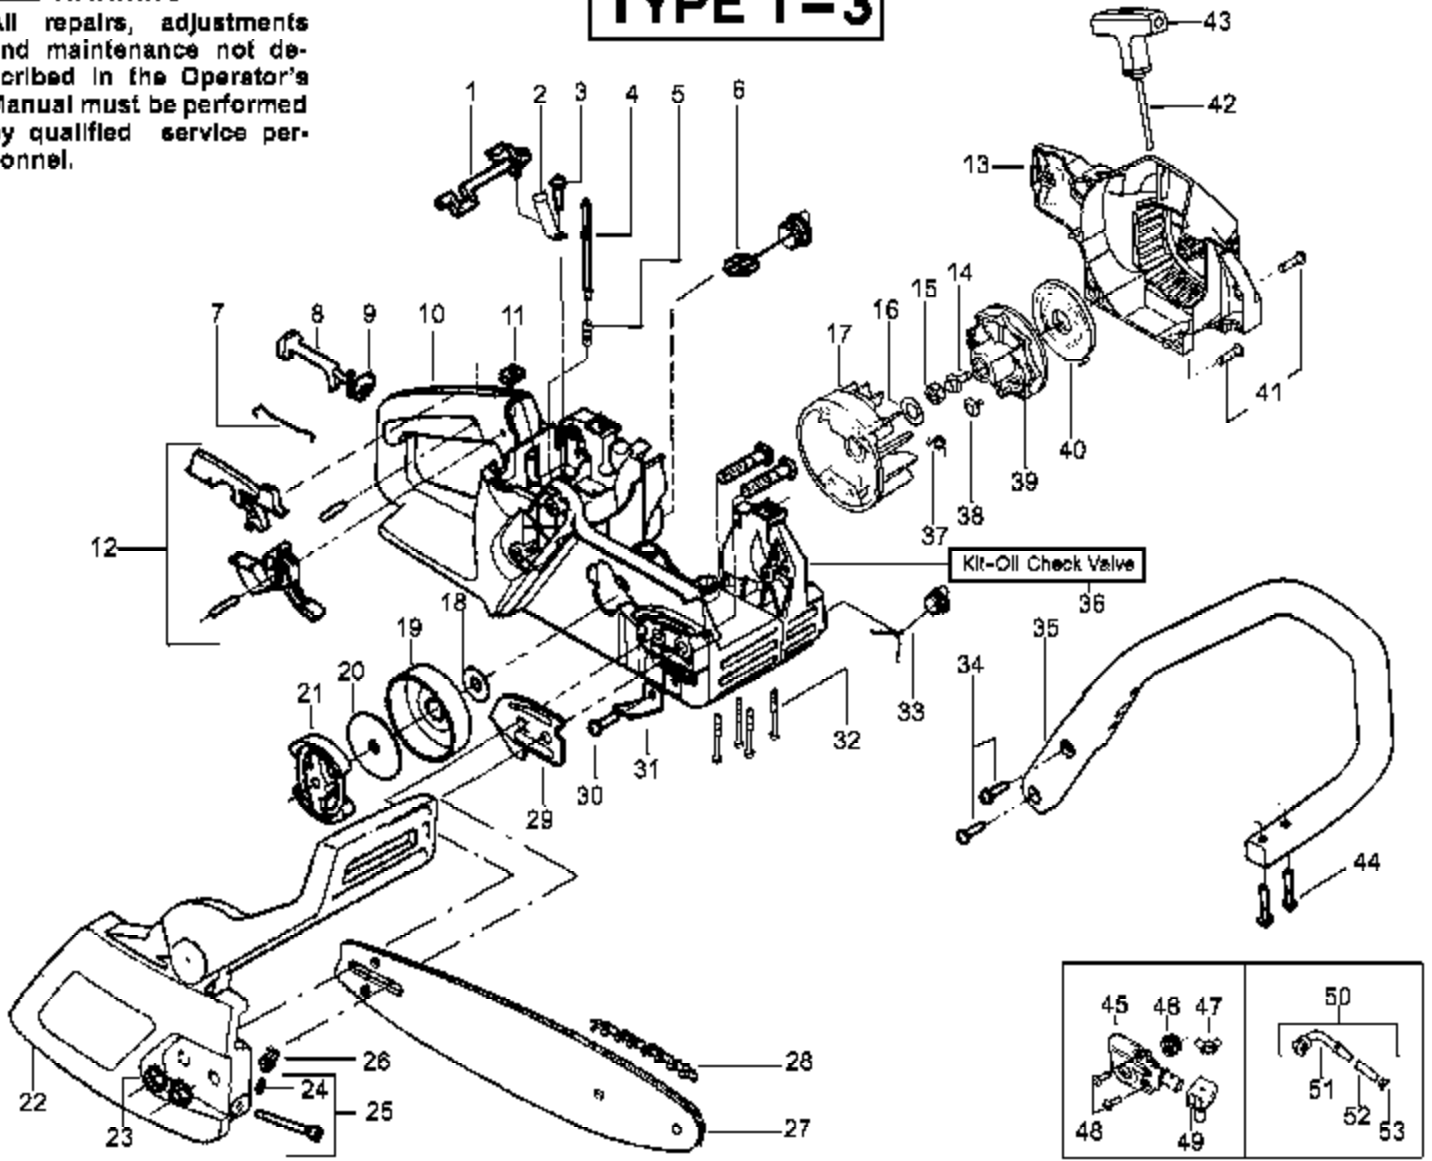

⚠ WARNING

All repairs, adjustments and maintenance not described in the Operator's Manual must be performed by qualified service personnel.

TYPE 1-3

Ref #	Part Number	Qty	Description
1	530038227		Lever-Switch (Includes Pin)
2	530016149		Spring-Switch
3	530015775		Screw
4	530069216		Kit-Fuel Line (Large)
5	530023877		Fitting
6	530047192		Assy-Fuel Cap
7	530037809		Wire-Throttle
8	530047989		Lever-Choke
9	530038406		Grommet-Choke Knob
10	530056607		Assy-Chassis
11	530015922		Nut-Speed
12	530071305		Kit-Trigger & Lockout
13	530054717	S1634 Snapper, Gas Bar of 4	Housing Pan
14	530015920	Handle & External	Screw Assembly
15	530016134		Nut-Flywheel
16	530015127		Washer-Flywheel
17	530039209		Assy-Flywheel
18	530015907		Washer - Thrust
19	530047061		Assy-Drum W/brg.
20	530015611		Washer-Clutch
21	530014949		Assy. - Clutch
22	530056960		Assy-Chain Brake
23	530015917		Nut-Bar Mounting
24	530038593		Retainer-Bar Adjust
25	530069611		Kit-Bar Adjust (Incl.24,26)
26	530015826		Pin-Bar Adjust
27	530044692		Bar 16"
28	952051534		Chain 16"
29	530038238		Plate-Bar Mounting
30	530015814		Screw
31	530029850		Chain Catcher
32	530016132		Screw
33	530010846		Assy-Oil Cap
34	530015814		Screw
35	530056798		Handle-Front
36	530071666		Kit-Oil Check Valve
37	530023817		Spring - Starter Dog
38	530016080		Screw
39	530037817		Pulley-Starter
40	530027531		Spring-Starter
41	530015892		Screw.
42	530069232		Kit-Rope
43	530056402		Handle-Starter
44	530015940		Screw
45	530071259		Kit-Oil Pump (Incl 46,47,49)
46	530037820		Gear-Worm Spring
47	530049477		Elbow-Oil Pickup
48	530016064		Screw
49	530019206		Seal Block
50	530047663		Assy-Oil-Pickup (Incl. 51-53)
51	530038373		Pickup-Oiler
52	530037821		Filter-Oil
53	530030189		Plug-Oil Filter