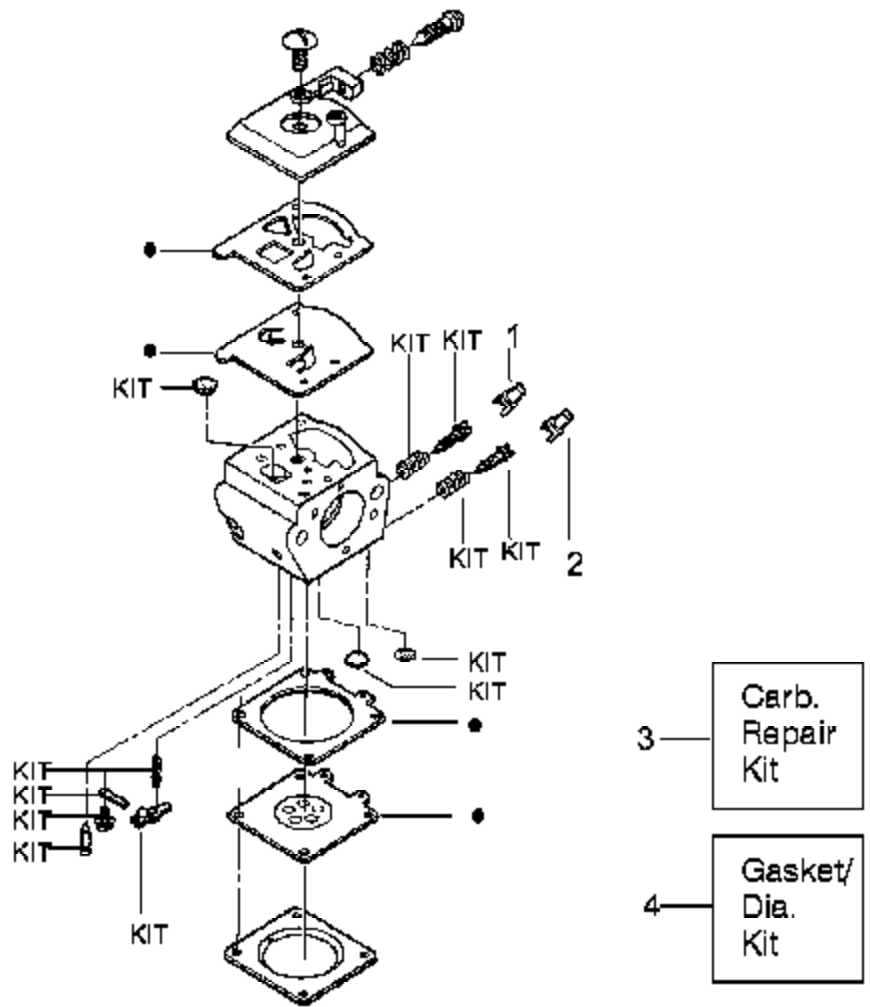

**Walbro**  
**Carburetor Assembly**  
**WT324 - #530069703**

Ref #	Part Number	Qty	Description
1	530038479		Limiter Cap High (brown)
2	530038478		Limiter Cap Low (tan)
3	530069826		Carburetor Repair Kit Walbro (WT324) (KIT = Indicates Contents)
4	530069844		Gasket Diaphragm Kit Walbro (WT324) (DOT = Indicates Contents)
530069703	530069703		Carburetor Assembly (WT324)

S1634 Snapper Carburetor  
Page 2 of 4  
Carburetor Assembly (WT324)

**Kit - Carburetor Assembly No. 530071620 - WT-624**

Note: No Repair kits are available for this carburetor, please order the complete assembly part number 530-071620 - WT-624

---

Ref #	Part Number	Qty	Description
530071620	530071620		Kit-Carburetor Assembly WT-624

---

S1634 Snapper Carburetor  
Carburetor Assembly (WT624)

Page 4 of 8