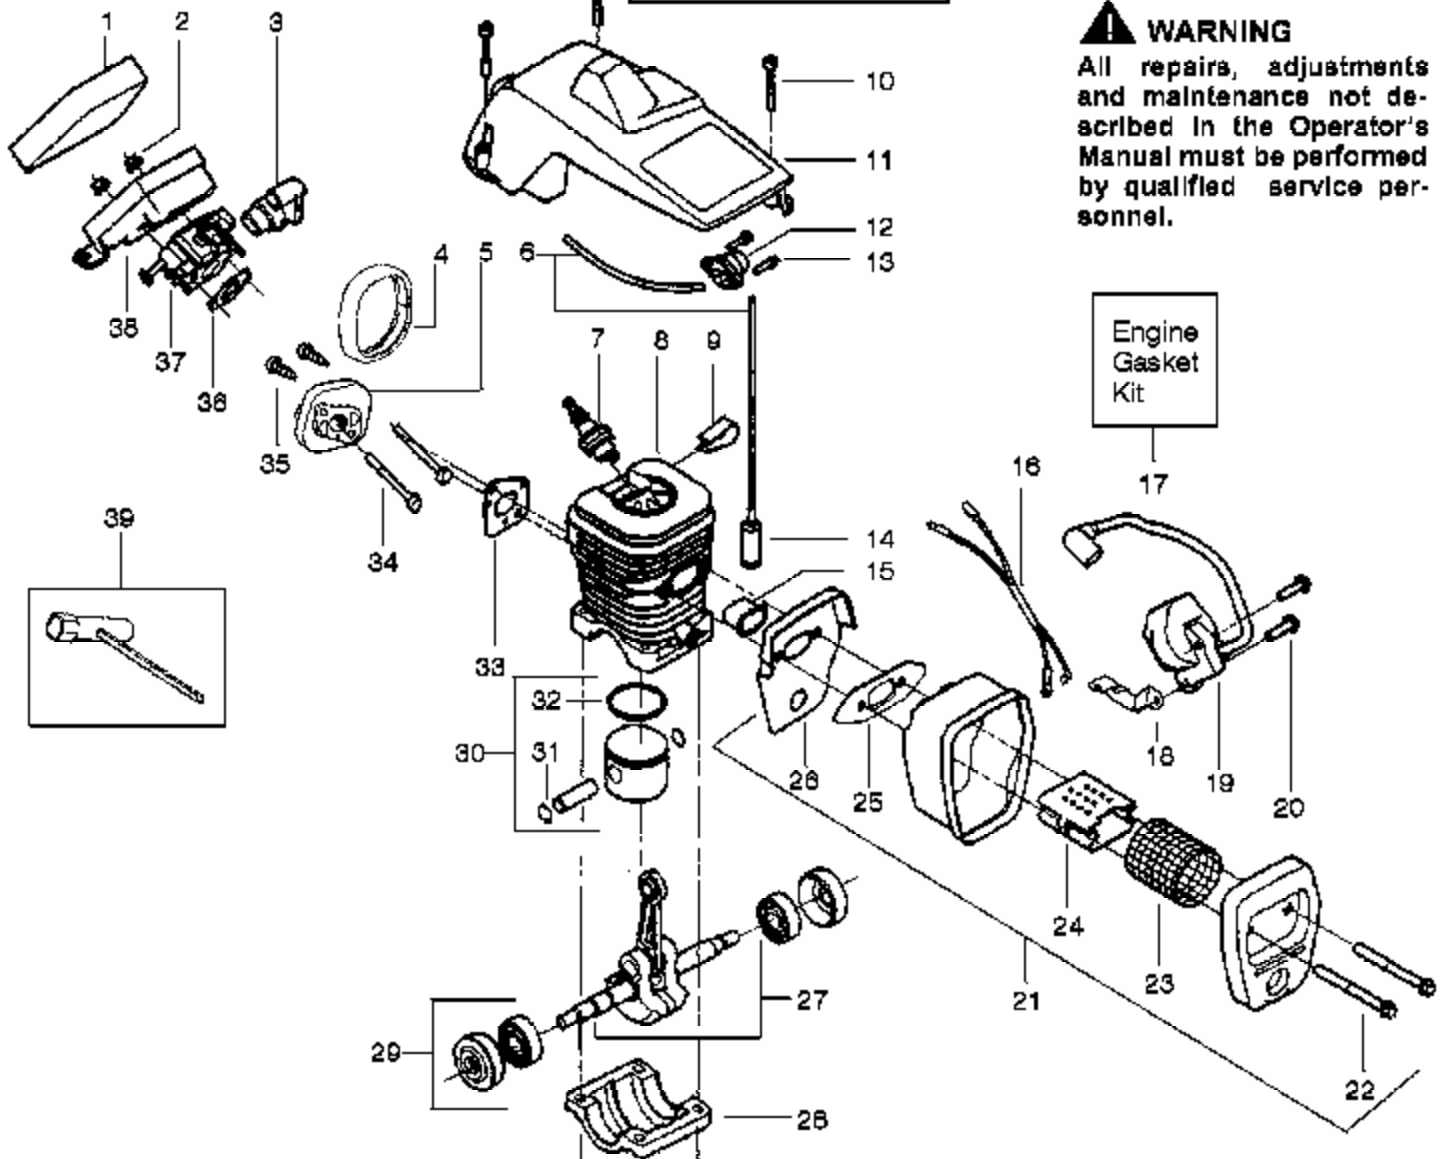

TYPE 1,2

⚠ WARNING

All repairs, adjustments and maintenance not described in the Operator's Manual must be performed by qualified service personnel.

Ref #	Part Number	Qty	Description
1	530037793		Foam Air Filter
2	530016101		Nut
3	530035526		Grommet Carb Adjust
4	530054144		Seal Carb Adapter
5	530049700		Adapter Carb.
6	530069247		Kit Fuel Line (Small)
7	952030150		Spark Plug (RCJ7Y)
8	530069606		Kit Cylinder
9	530016136		Clip High Tension Lead
10	530016153		Screw
11	530071310		Shield Cylinder
12	530047213		Assy Air Purge
13	530015780	S1634 Snapper Gas Saw	Screw
14	530095646	Engine Assembly Type 1 & 2	Assy Fuel Pickup
15	530037652		Insulator Heat
16	530052296		Assy. Wire Harness
17	530069608		Kit Engine Gasket (Incl. 25, 33 & 36)
18	530047442		Strap Ground
19	530039198		Module Ignition
20	530015814		Screw
21	530047207		Assy Muffler (Incl. 22-26)
22	530016132		Screw
23	530036103		Screen Spark
24	530037813		Diffuser Muffler
25	530069608		Gasket Muffler (kit)
26	530049870		Backplate Muffler
27	530047062		Assy. Crankshaft
28	530037935		Cap Crankcase
29	530056363		Assy. Seal & Bearing
30	530069604		Kit Piston (Incl. 31 & 32)
31	530015697		Retainer Piston Pin
32	530029805		Ring Piston
33	530069608		Gasket Adapter (kit)
34	530016187		Screw
35	530016386		Screw
36			UNKNOWN
37			UNKNOWN
38	530069608		Gasket Carb. (kit)
39	530069703		Kit Carburetor (WT 324)
40	530037804		Housing Air Filter
41	530031163		Wrench Bar
	530163674		Operator Manual Not Shown