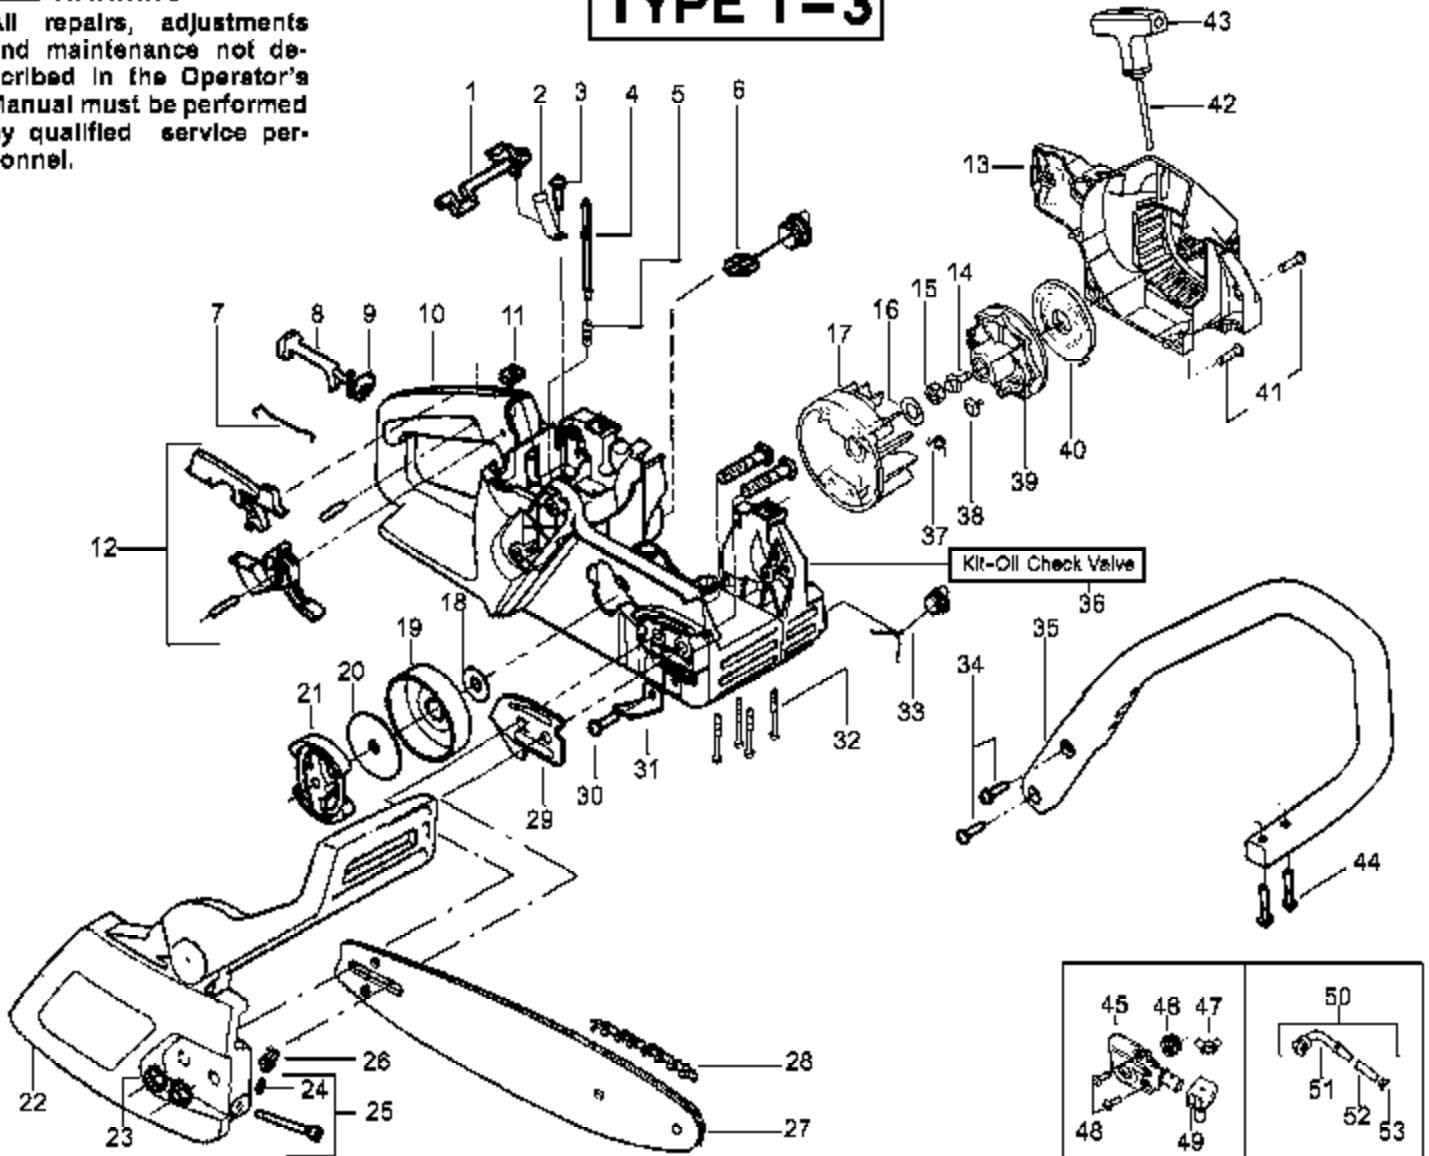

**⚠ WARNING**

All repairs, adjustments and maintenance not described in the Operator's Manual must be performed by qualified service personnel.

**TYPE 1-3**

Ref #	Part Number	Qty	Description
1	530038227		Lever-Switch (Includes Pin)
2	530016149		Spring-Switch
3	530015775		Screw
4	530069216		Kit-Fuel Line (Large)
5	530023877		Fitting
6	530047192		Assy-Fuel Cap
7	530037809		Wire-Throttle
8	530047989		Lever-Choke
9	530038406		Grommet-Choke Knob
10	530056607		Assy-Chassis
11	530015922		Nut-Speed
12	530071305		Kit-Trigger & Lockout
13	530054717	S1634 Snapper, Gas Bar of 4	Housing Pan
14	530015920	Handle & External	Screw Assembly
15	530016134		Nut-Flywheel
16	530015127		Washer-Flywheel
17	530039209		Assy-Flywheel
18	530015907		Washer - Thrust
19	530047061		Assy-Drum W/brg.
20	530015611		Washer-Clutch
21	530014949		Assy. - Clutch
22	530056960		Assy-Chain Brake
23	530015917		Nut-Bar Mounting
24	530038593		Retainer-Bar Adjust
25	530069611		Kit-Bar Adjust (Incl.24,26)
26	530015826		Pin-Bar Adjust
27	530044692		Bar 16"
28	952051534		Chain 16"
29	530038238		Plate-Bar Mounting
30	530015814		Screw
31	530029850		Chain Catcher
32	530016132		Screw
33	530010846		Assy-Oil Cap
34	530015814		Screw
35	530056798		Handle-Front
36	530071666		Kit-Oil Check Valve
37	530023817		Spring - Starter Dog
38	530016080		Screw
39	530037817		Pulley-Starter
40	530027531		Spring-Starter
41	530015892		Screw.
42	530069232		Kit-Rope
43	530056402		Handle-Starter
44	530015940		Screw
45	530071259		Kit-Oil Pump (Incl 46,47,49)
46	530037820		Gear-Worm Spring
47	530049477		Elbow-Oil Pickup
48	530016064		Screw
49	530019206		Seal Block
50	530047663		Assy-Oil-Pickup (Incl. 51-53)
51	530038373		Pickup-Oiler
52	530037821		Filter-Oil
53	530030189		Plug-Oil Filter