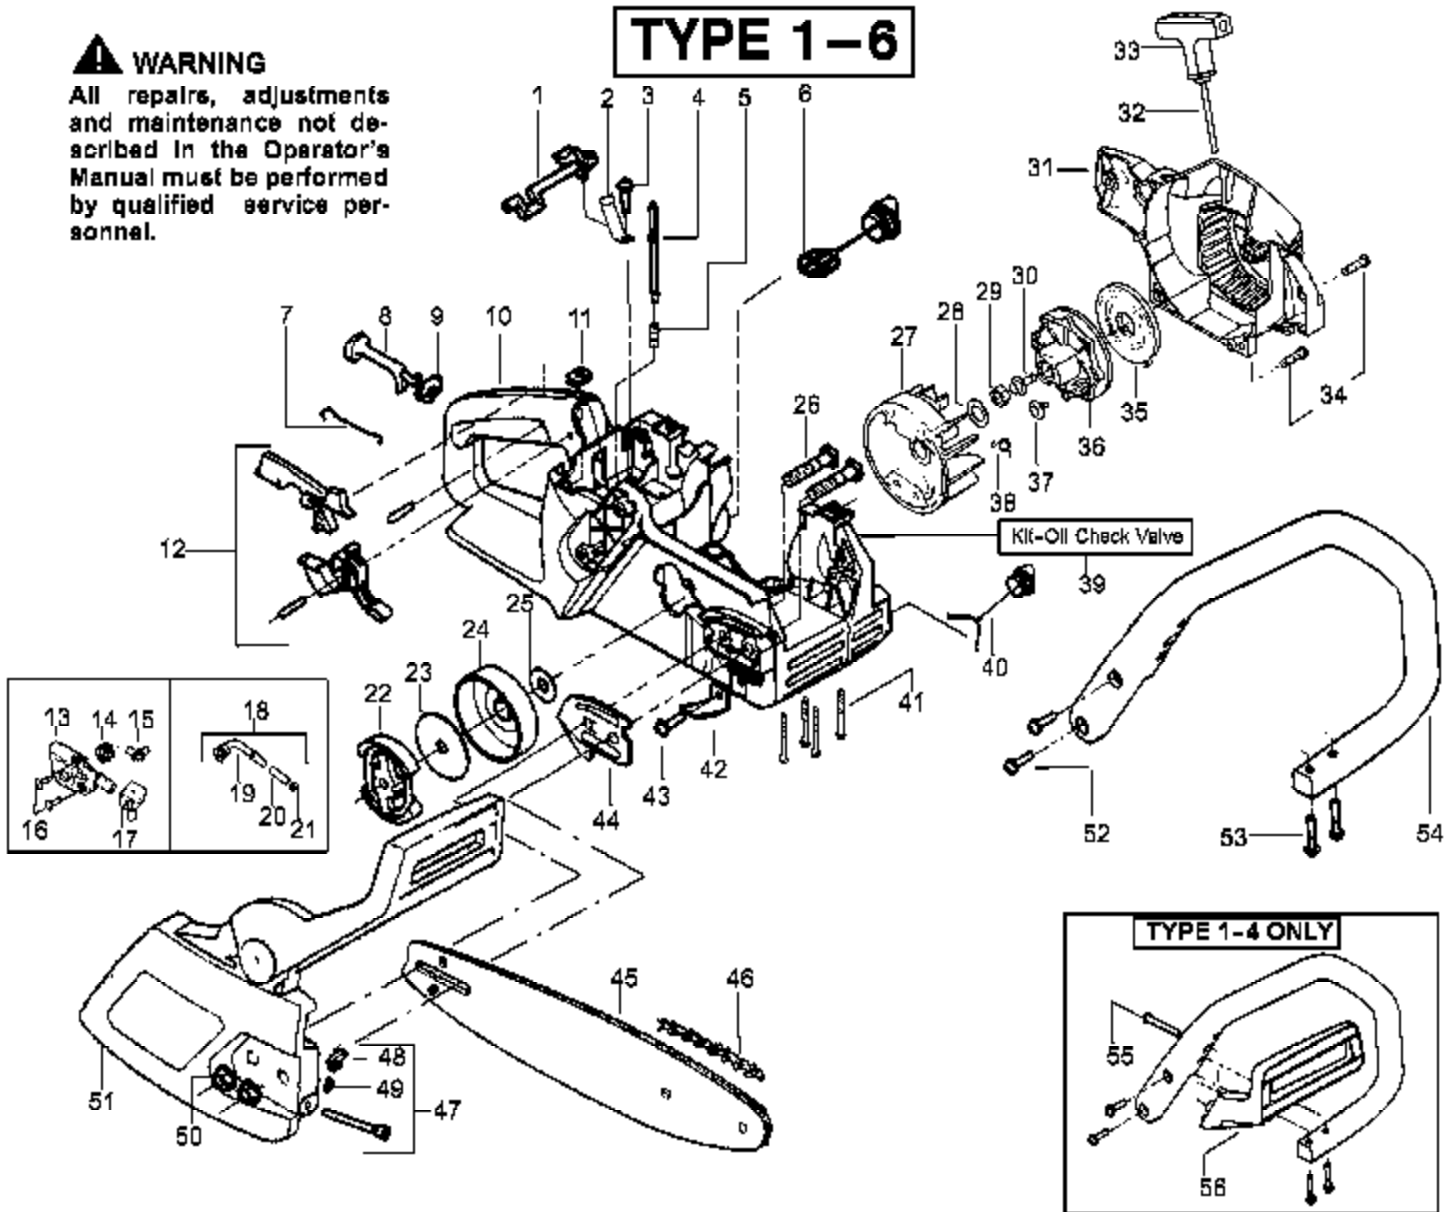

**⚠ WARNING**

All repairs, adjustments and maintenance not described in the Operator's Manual must be performed by qualified service personnel.

**TYPE 1-6**

Ref #	Part Number	Qty	Description
1	530038227		Lever-Switch (Incl. Pin)
2	530016149		Spring-Switch
3	530015775		Screw
4	530069216		Kit-Fuel Line (Large)
5	530023877		Fitting
6	530047192		Assy-Fuel Cap
7	530037809		Wire-Throttle
8	530047989		Lever-Choke
9	530038406		Grommet-Choke Knob
10	530069822		Assy-Chassis
11	530015922		Nut-Speed
12	530071305		Kit-Trigger & Lockout
13	530071259	2375 Gas Saw 210668 of 10	Kit-Oil Pump (incl 14,15,17)
14	530037820	Handle, Chassis & Bar Assy	Gear-Worm Spring
15	530049477		Elbow-Oil Pickup
16	530016064		Screw
17	530019206		Seal Block
18	530047663		Assy-Oil-Pickup (Incl. 19, 20 & 21)
19	530038373		Pickup-Oiler
20	530037821		Filter-Oil
21	530030189		Plug-Oil Filter
22	530014949		Assy. - Clutch
23	530015611		Washer-Clutch
24	530047061		Assy-Drum W/brg.
25	530015907		Washer - Thrust
26	530016133		Bolt-Bar Mounting
27	530039209		Assy-Flywheel
28	530015127		Washer-Flywheel
29	530016134		Nut-Flywheel
30	530015920		Screw
31	530049334		Housing-Fan 2050,2150
31	530049337		Housing-Fan 2175,2375
32	530069232		Kit-Rope
33	530037485		Handle-Starter
34	530015892		Screw
35	530027531		Spring-Starter
36	530037817		Pulley-Starter
37	530016080		Screw
38	530023817		Spring - Starter Dog
39	530071666		Kit-Oil Check Valve
40	530010846		Assy-Oil Cap
41	530016132		Screw
42	530029850		Chain Catcher
43	530015814		Screw
44	530038238		Plate-Bar Mounting
45	952044368		Bar 14"
	952044370		Bar-16"
	952044418		Bar-18"
46	952051209		Chain-14"
	952051211		Chain-16"
	952051338		Chain-18"
47	530069611		Kit-Bar Adjust (incl.49,50)
48	530015826		Pin-Bar Adjust
49	530038593		Retainer-Bar Adjust
50	530015917		Nut-Bar Mounting
51	530054735		Assy-Chain Brake 2050,2150