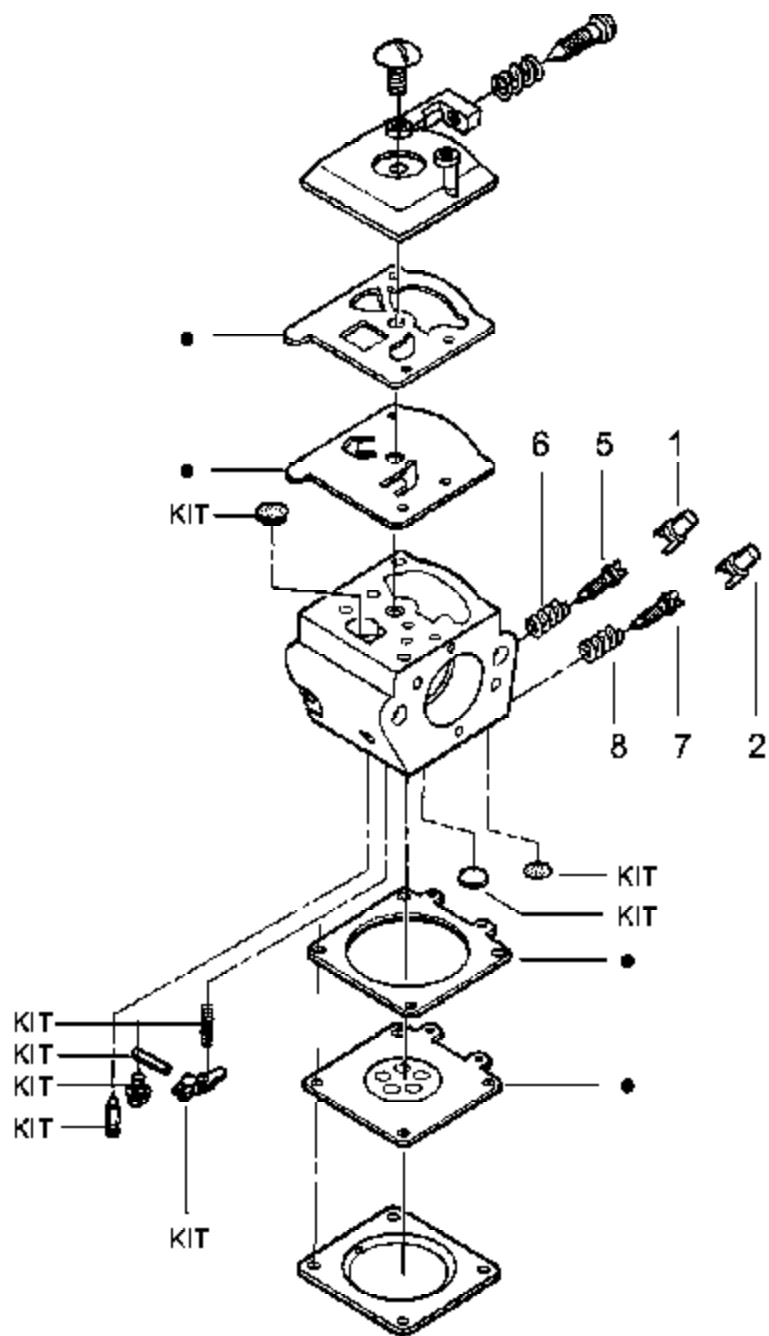

# Carburetor Assembly – WT324 – #530069703

Carb.  
Repair  
Kit

3

Gasket/  
Dia.  
Kit

4

Ref #	Part Number	Qty	Description
1	530038479		Limiter Cap High (brown)
2	530038478		Limiter Cap Low (tan)
3	530069826		Carburetor Repair Kit (KIT= Indicates Contents)
4	530069844		Gasket Diaphragm Kit (DOT= Indicates Contents)
5	530035383		Needle Low Speed
6	530035293		Needle Spring Low Speed
7	530035384		Needle High Speed
8	530035295		Needle Spring High Speed
530069703	530069703		Carburetor Assembly (WT324)