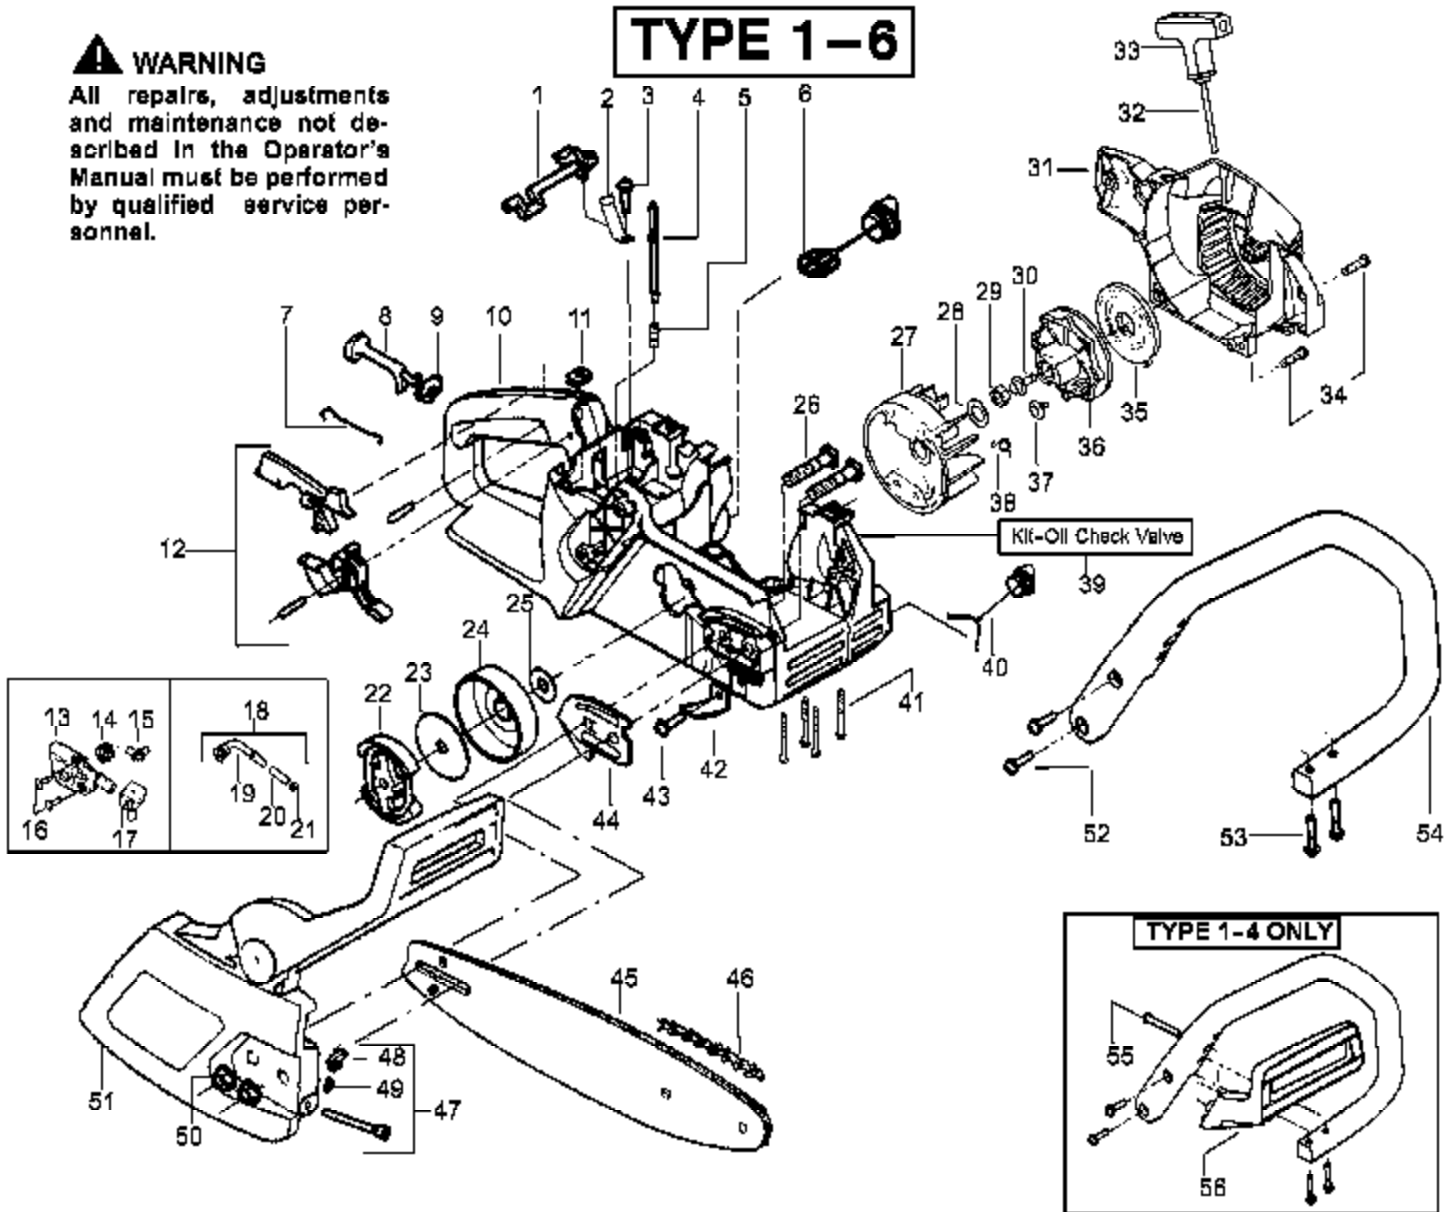

Ref #	Part Number	Qty	Description
1	530038227		Lever-Switch (Incl. Pin)
2	530016149		Spring-Switch
3	530015775		Screw
4	530069216		Kit-Fuel Line (Large)
5	530023877		Fitting
6	530047192		Assy-Fuel Cap
7	530037809		Wire-Throttle
8	530047989		Lever-Choke
9	530038406		Grommet-Choke Knob
10	530069822		Assy-Chassis
11	530015922		Nut-Speed
12	530071305		Kit-Trigger & Lockout
13	530071259	2375 Gas Saw 210058 of 10	Kit-Oil Pump (incl 14,15,17)
14	530037820	Handle, Chassis & Bar Ass'y	Gear-Worm Spring
15	530049477		Elbow-Oil Pickup
16	530016064		Screw
17	530019206		Seal Block
18	530047663		Assy-Oil-Pickup (Incl. 19, 20 & 21)
19	530038373		Pickup-Oiler
20	530037821		Filter-Oil
21	530030189		Plug-Oil Filter
22	530014949		Assy. - Clutch
23	530015611		Washer-Clutch
24	530047061		Assy-Drum W/brg.
25	530015907		Washer - Thrust
26	530016133		Bolt-Bar Mounting
27	530039209		Assy-Flywheel
28	530015127		Washer-Flywheel
29	530016134		Nut-Flywheel
30	530015920		Screw
31	530049334		Housing-Fan 2050,2150
31	530049337		Housing-Fan 2175,2375
32	530069232		Kit-Rope
33	530037485		Handle-Starter
34	530015892		Screw
35	530027531		Spring-Starter
36	530037817		Pulley-Starter
37	530016080		Screw
38	530023817		Spring - Starter Dog
39	530071666		Kit-Oil Check Valve
40	530010846		Assy-Oil Cap
41	530016132		Screw
42	530029850		Chain Catcher
43	530015814		Screw
44	530038238		Plate-Bar Mounting
45	952044368		Bar 14"
	952044370		Bar-16"
	952044418		Bar-18"
46	952051209		Chain-14"
	952051211		Chain-16"
	952051338		Chain-18"
47	530069611		Kit-Bar Adjust (incl.49,50)
48	530015826		Pin-Bar Adjust
49	530038593		Retainer-Bar Adjust
50	530015917		Nut-Bar Mounting
51	530054735		Assy-Chain Brake 2050,2150