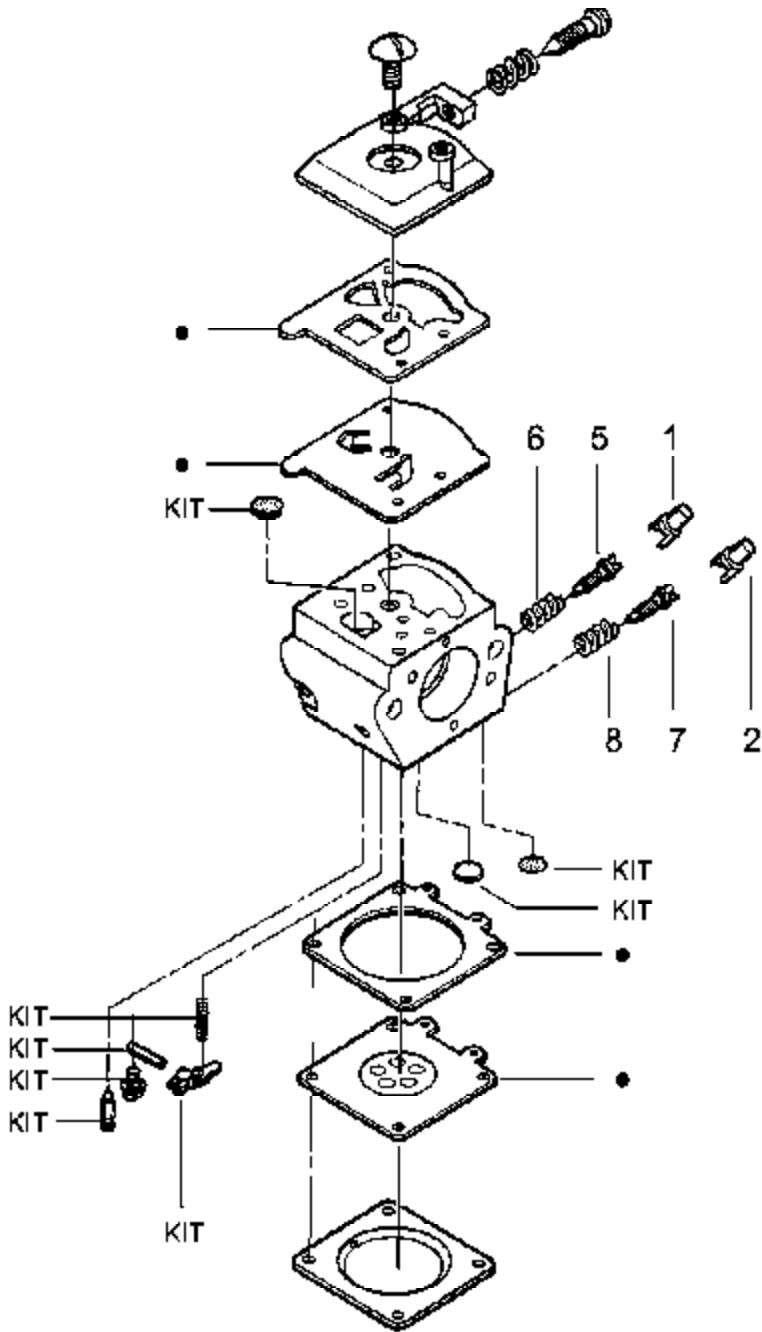

Carburetor Assembly – WT324 – #530069703

Carb.
Repair
Kit

3

Gasket/
Dia.
Kit

4

Ref #	Part Number	Qty	Description
1	530038479		Limiter Cap High (brown)
2	530038478		Limiter Cap Low (tan)
3	530069826		Carburetor Repair Kit (KIT= Indicates Contents)
4	530069844		Gasket Diaphragm Kit (DOT= Indicates Contents)
5	530035383		Needle Low Speed
6	530035293		Needle Spring Low Speed
7	530035384		Needle High Speed
8	530035295		Needle Spring High Speed
530069703	530069703		Carburetor Assembly (WT324)

2375 Gas Saw Type 52 of 10
 Carburetor Assembly (WT324)

Kit - Carburetor Assembly No. 530071620 - WT-624

Note: No Repair kits are available for this carburetor, please order the complete assembly part number 530-071620 - WT-624