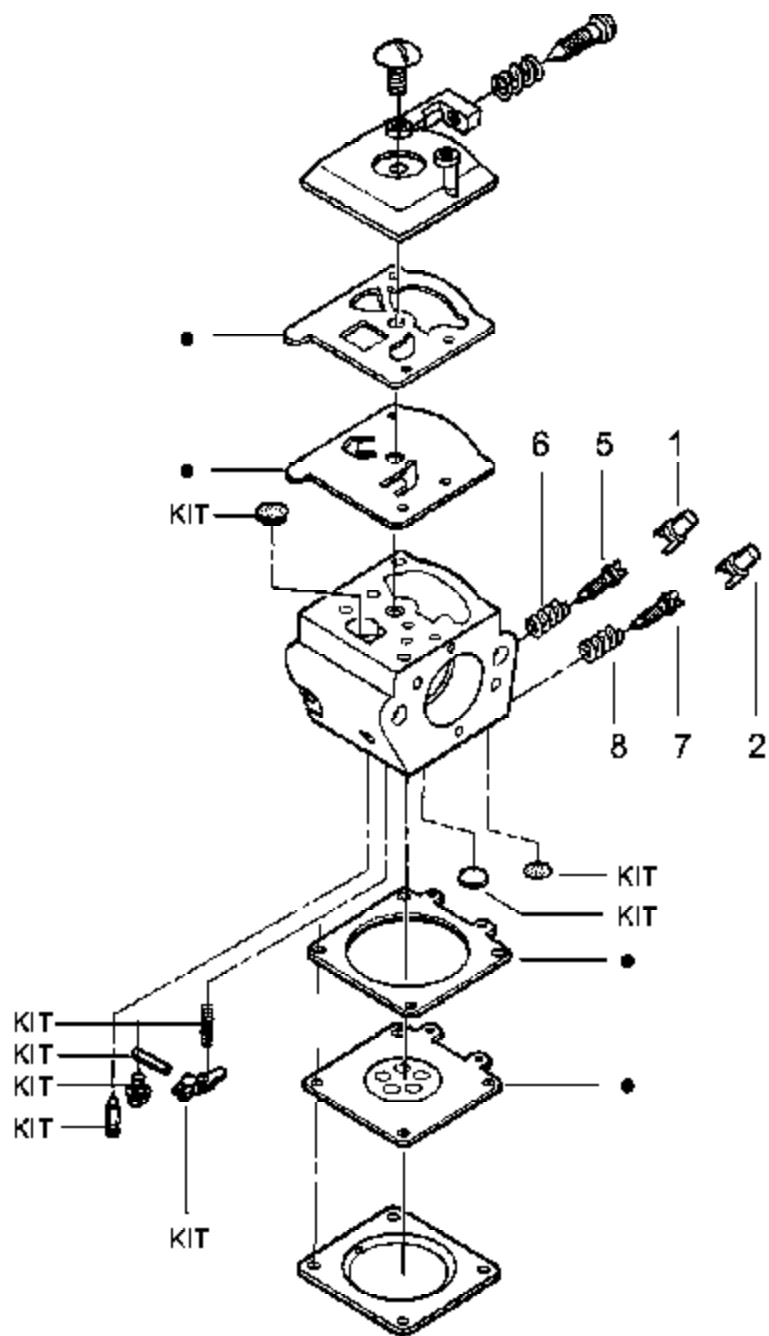

Carburetor Assembly – WT324 – #530069703

Carb.
Repair
Kit

3

Gasket/
Dia.
Kit

4

Ref #	Part Number	Qty	Description
1	530038479		Limiter Cap High (brown)
2	530038478		Limiter Cap Low (tan)
3	530069826		Carburetor Repair Kit (KIT= Indicates Contents)
4	530069844		Gasket Diaphragm Kit (DOT= Indicates Contents)
5	530035383		Needle Low Speed
6	530035293		Needle Spring Low Speed
7	530035384		Needle High Speed
8	530035295		Needle Spring High Speed
530069703	530069703		Carburetor Assembly (WT324)