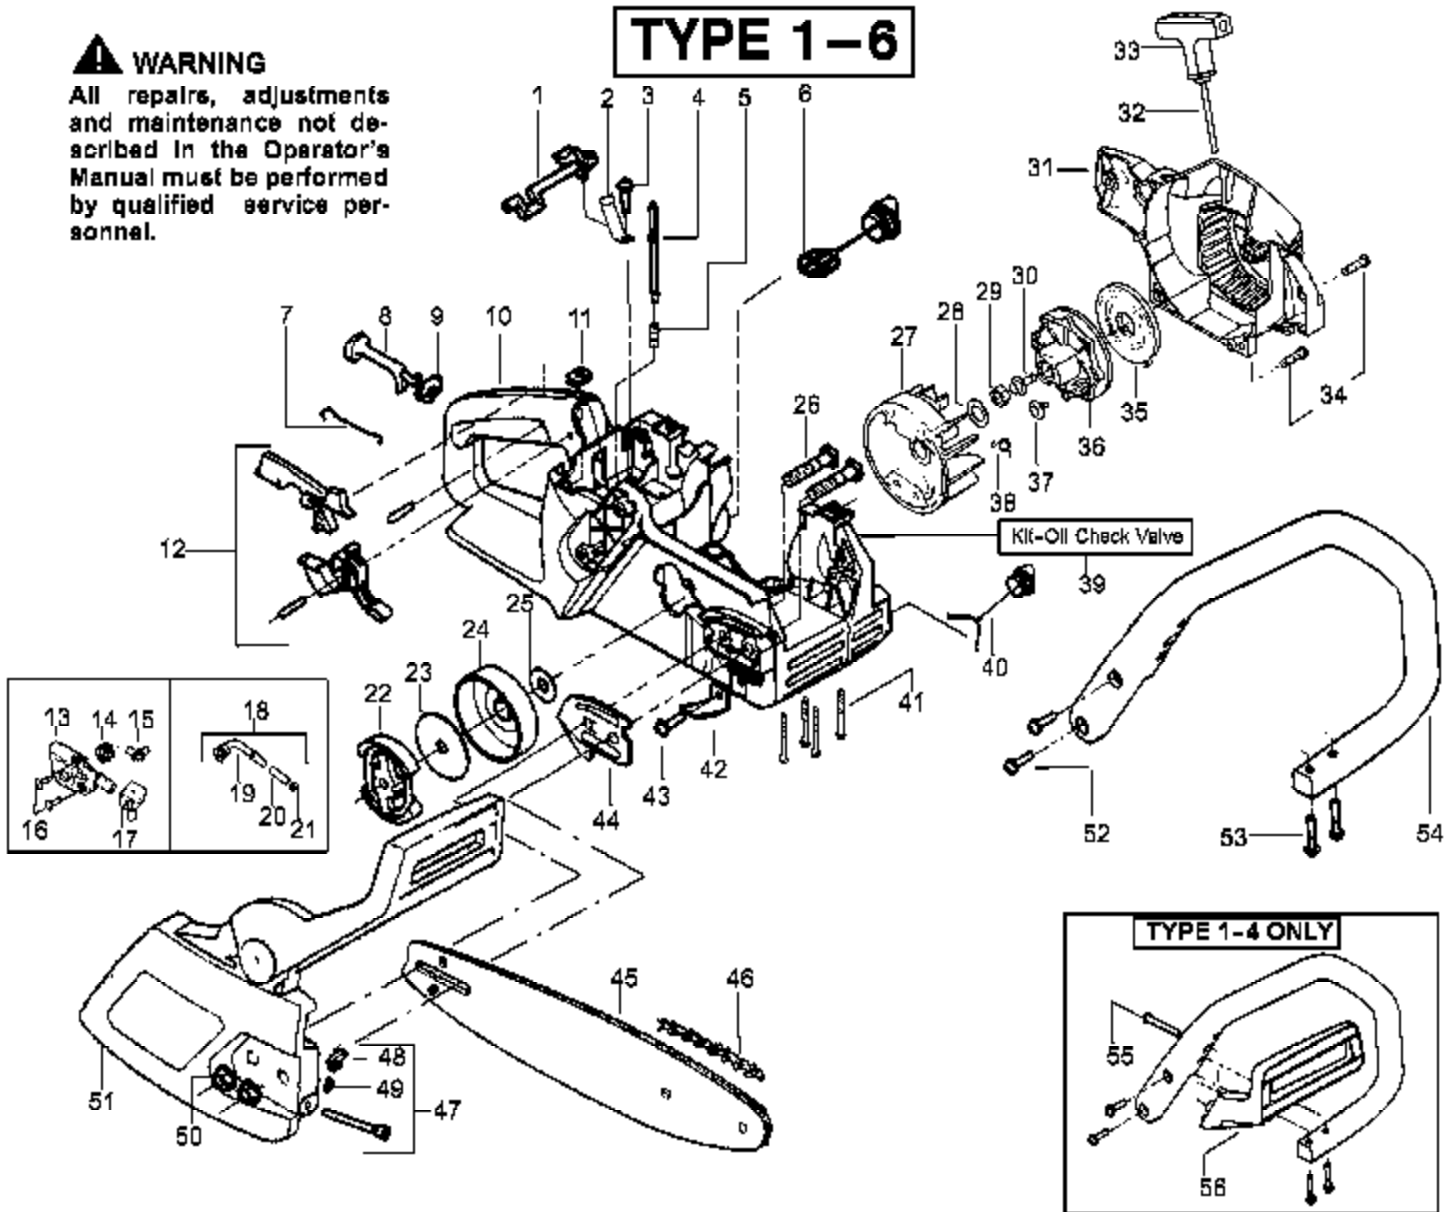

Ref #	Part Number	Qty	Description
1	530038227		Lever-Switch (Incl. Pin)
2	530016149		Spring-Switch
3	530015775		Screw
4	530069216		Kit-Fuel Line (Large)
5	530023877		Fitting
6	530047192		Assy-Fuel Cap
7	530037809		Wire-Throttle
8	530047989		Lever-Choke
9	530038406		Grommet-Choke Knob
10	530069822		Assy-Chassis
11	530015922		Nut-Speed
12	530071305		Kit-Trigger & Lockout
13	530071259	2375 Gas Saw Type 28 of 10	Kit-Oil Pump (incl 14,15,17)
14	530037820	Handle, Chassis & Bar Ass'y	Gear-Worm Spring
15	530049477		Elbow-Oil Pickup
16	530016064		Screw
17	530019206		Seal Block
18	530047663		Assy-Oil-Pickup (Incl. 19, 20 & 21)
19	530038373		Pickup-Oiler
20	530037821		Filter-Oil
21	530030189		Plug-Oil Filter
22	530014949		Assy. - Clutch
23	530015611		Washer-Clutch
24	530047061		Assy-Drum W/brg.
25	530015907		Washer - Thrust
26	530016133		Bolt-Bar Mounting
27	530039209		Assy-Flywheel
28	530015127		Washer-Flywheel
29	530016134		Nut-Flywheel
30	530015920		Screw
31	530049334		Housing-Fan 2050,2150
31	530049337		Housing-Fan 2175,2375
32	530069232		Kit-Rope
33	530037485		Handle-Starter
34	530015892		Screw
35	530027531		Spring-Starter
36	530037817		Pulley-Starter
37	530016080		Screw
38	530023817		Spring - Starter Dog
39	530071666		Kit-Oil Check Valve
40	530010846		Assy-Oil Cap
41	530016132		Screw
42	530029850		Chain Catcher
43	530015814		Screw
44	530038238		Plate-Bar Mounting
45	952044368		Bar 14"
	952044370		Bar-16"
	952044418		Bar-18"
46	952051209		Chain-14"
	952051211		Chain-16"
	952051338		Chain-18"
47	530069611		Kit-Bar Adjust (incl.49,50)
48	530015826		Pin-Bar Adjust
49	530038593		Retainer-Bar Adjust
50	530015917		Nut-Bar Mounting
51	530054735		Assy-Chain Brake 2050,2150