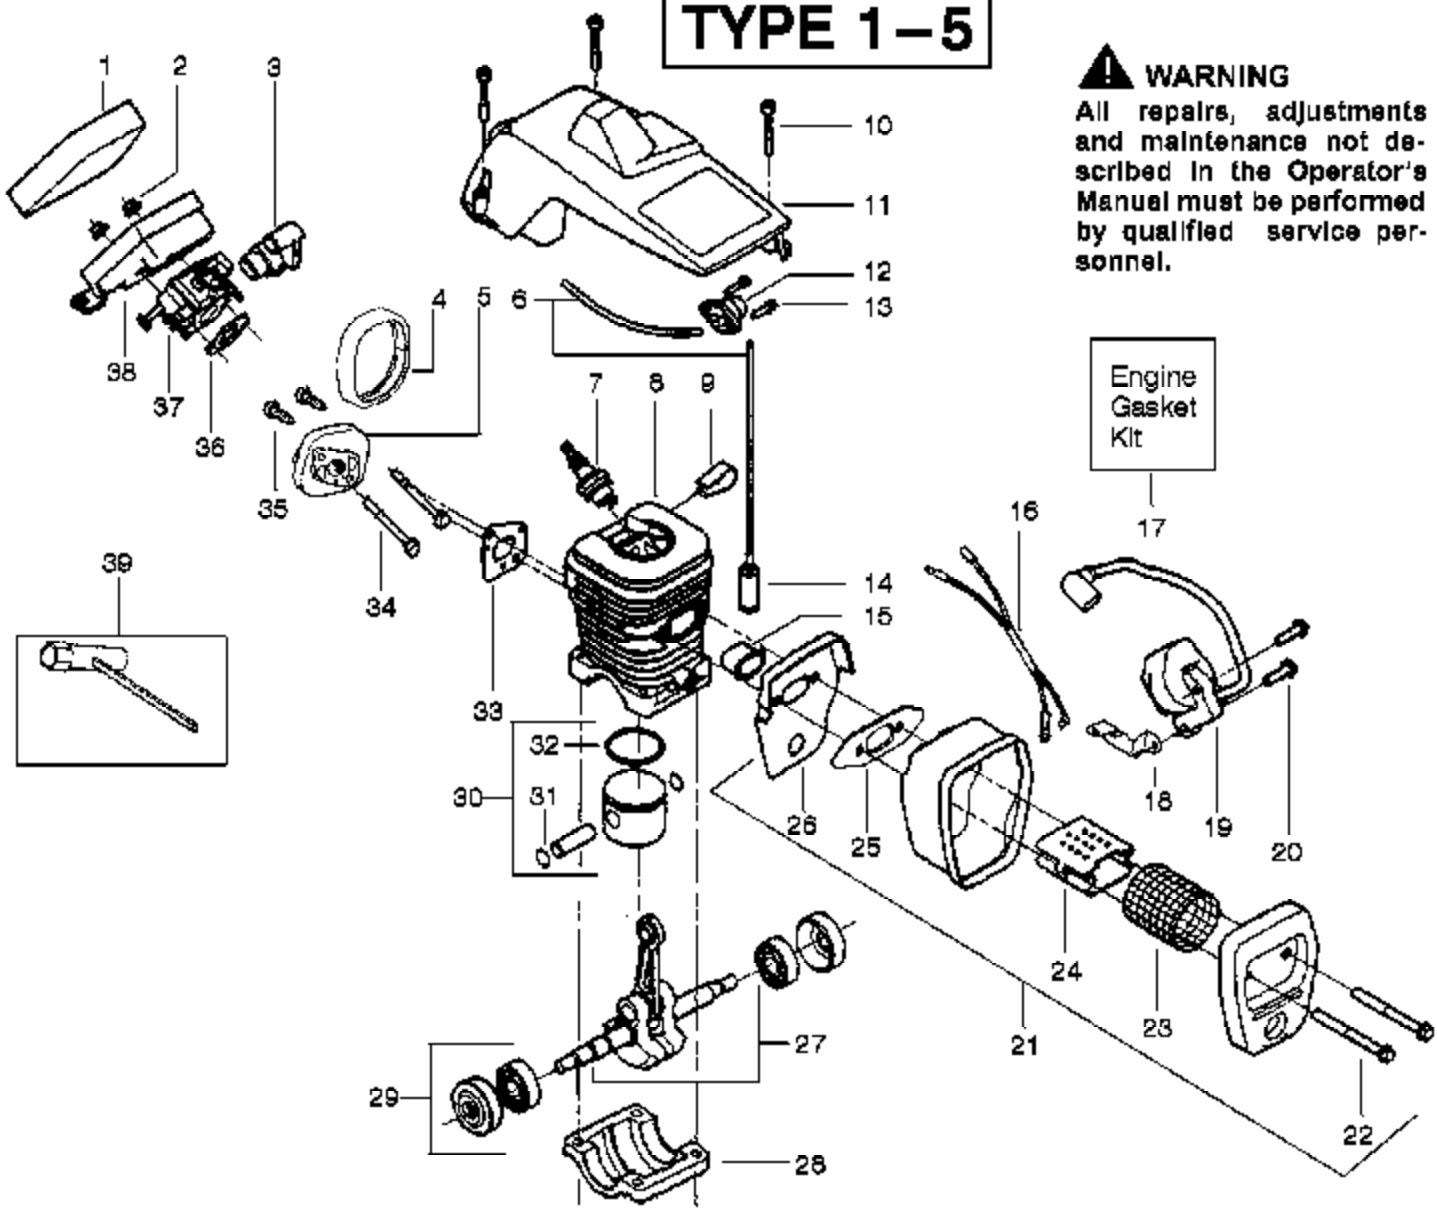

TYPE 1-5

⚠ WARNING

All repairs, adjustments and maintenance not described in the Operator's Manual must be performed by qualified service personnel.

Ref #	Part Number	Qty	Description
1	530037793		Foam Air Filter
2	530016101		Nut
3	530035526		Grommet Carb Adjust
4			Seal Carb Adapter See Service Reference
5	530049700		Carb. Adapter
6	530069247		Fuel Line Kit (Small)
7	952030150		Spark Plug (RCJ-7Y)
8	530069606		Cylinder Kit 2050,2150,2175 (type 1-5)
8	530069607		Cylinder Kit 2375 (Type 1-5)
9	530016136		Clip High Tension Lead
10	530016153		Screw
11	530069964		Cylinder Shield 2050,2150
11	530049227		Cylinder Shield 2175,2375
12	530047213		Engine Assembly, Type 1-5
13	530015780		All-Purge Assy.
13			Screw
14	530095646		Fuel Pickup Ass'y.
15	530037652		Heat Insulator
16	530052296		Assy.Wire Harness
17	530069608		Kit Engine Gasket (Incl. 25, 33 & 36)
18	530047442		Strap Ground
19	530039167		Module Ignition
20	530015814		Screw
21	530047207		Assy Muffler (Incl. 2226)
22	530016132		Screw
23	530036103		Screen Spark
24	530037813		Diffuser Muffler
25	530069608		Gasket Muffler
26	530049870		Backplate Muffler
27	530047062		Assy. Crankshaft
28	530037935		Cap Crankcase
29	530056363		Assy.Seal & Bearing
30	530069604		Kit Piston 2050,2150,2175 (Type 1 (Incl. 31 & 32)
30	530069605		Kit Piston 2375 (Type 15) (Incl. 31 & 32)
31	530015697		Retainer Piston Pin
32	530029805		Ring Piston 2050,2150,2175
32	530038729		Ring Piston 2375
33	530069608		Gasket Carb. Adapter
34	530016187		Screw
35	530016386		Screw
36	530069608		Gasket Carburetor
37	530069703		Kit Carburetor (WT-324)
38	530037804		Housing Air Filter
39	530031163		Wrench Bar
	530087857		Operator Manual Type 1,2,3,4 Not Shown
	530163649		Operator Manual Type 5 Not Shown
	530038257		Decal Instruction Operator Manual; Not Shown
	530038486		Decal Stop Operator Manual; Not Shown

2375 Gas Saw, Page 26 of 10
Engine Assembly, Type 1-5