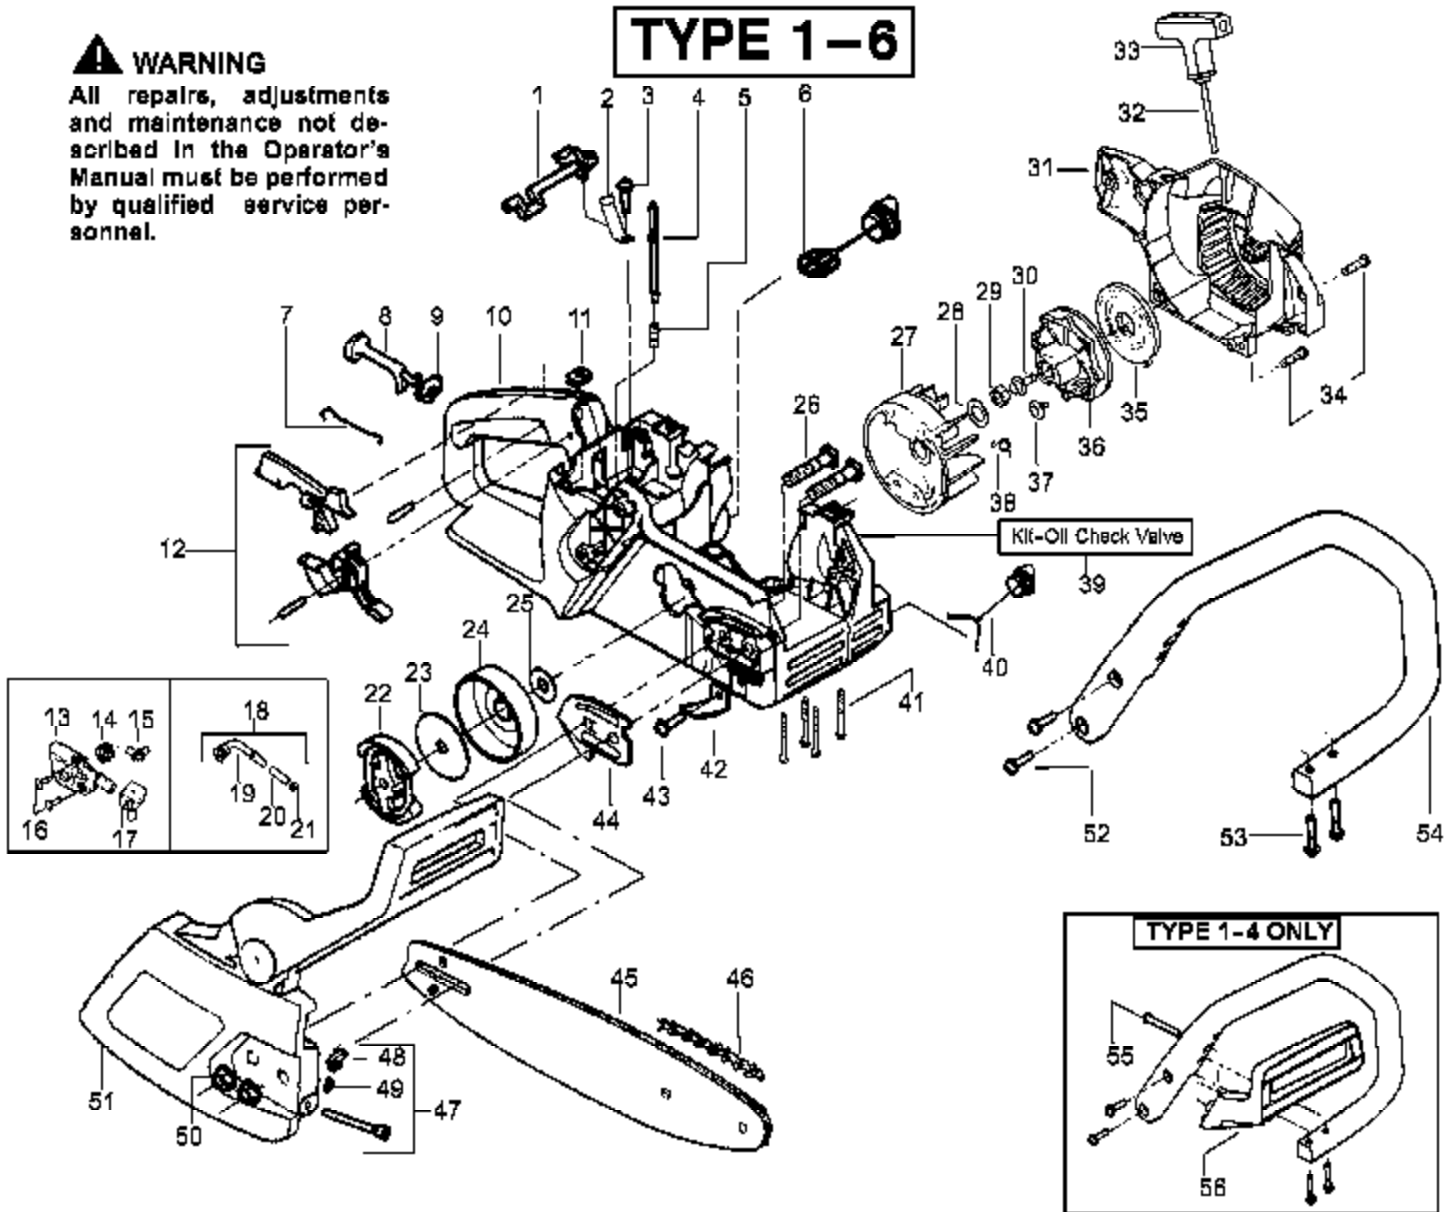

2375 Gas Saw, Page 6 of 19
 Engine Assembly, Type 1-5

⚠ WARNING

All repairs, adjustments and maintenance not described in the Operator's Manual must be performed by qualified service personnel.

TYPE 1-6

Ref #	Part Number	Qty	Description
1	530038227		Lever-Switch (Incl. Pin)
2	530016149		Spring-Switch
3	530015775		Screw
4	530069216		Kit-Fuel Line (Large)
5	530023877		Fitting
6	530047192		Assy-Fuel Cap
7	530037809		Wire-Throttle
8	530047989		Lever-Choke
9	530038406		Grommet-Choke Knob
10	530069822		Assy-Chassis
11	530015922		Nut-Speed
12	530071305		Kit-Trigger & Lockout
13	530071259	2375 Gas Saw, 20018 of 10	Kit-Oil Pump (incl 14,15,17)
14	530037820	Handle, Chassis & Bar Ass'y	Gear-Worm Spring
15	530049477		Elbow-Oil Pickup
16	530016064		Screw
17	530019206		Seal Block
18	530047663		Assy-Oil-Pickup (Incl. 19, 20 & 21)
19	530038373		Pickup-Oiler
20	530037821		Filter-Oil
21	530030189		Plug-Oil Filter
22	530014949		Assy. - Clutch
23	530015611		Washer-Clutch
24	530047061		Assy-Drum W/brg.
25	530015907		Washer - Thrust
26	530016133		Bolt-Bar Mounting
27	530039209		Assy-Flywheel
28	530015127		Washer-Flywheel
29	530016134		Nut-Flywheel
30	530015920		Screw
31	530049334		Housing-Fan 2050,2150
31	530049337		Housing-Fan 2175,2375
32	530069232		Kit-Rope
33	530037485		Handle-Starter
34	530015892		Screw
35	530027531		Spring-Starter
36	530037817		Pulley-Starter
37	530016080		Screw
38	530023817		Spring - Starter Dog
39	530071666		Kit-Oil Check Valve
40	530010846		Assy-Oil Cap
41	530016132		Screw
42	530029850		Chain Catcher
43	530015814		Screw
44	530038238		Plate-Bar Mounting
45	952044368		Bar 14"
	952044370		Bar-16"
	952044418		Bar-18"
46	952051209		Chain-14"
	952051211		Chain-16"
	952051338		Chain-18"
47	530069611		Kit-Bar Adjust (incl.49,50)
48	530015826		Pin-Bar Adjust
49	530038593		Retainer-Bar Adjust
50	530015917		Nut-Bar Mounting
51	530054735		Assy-Chain Brake 2050,2150