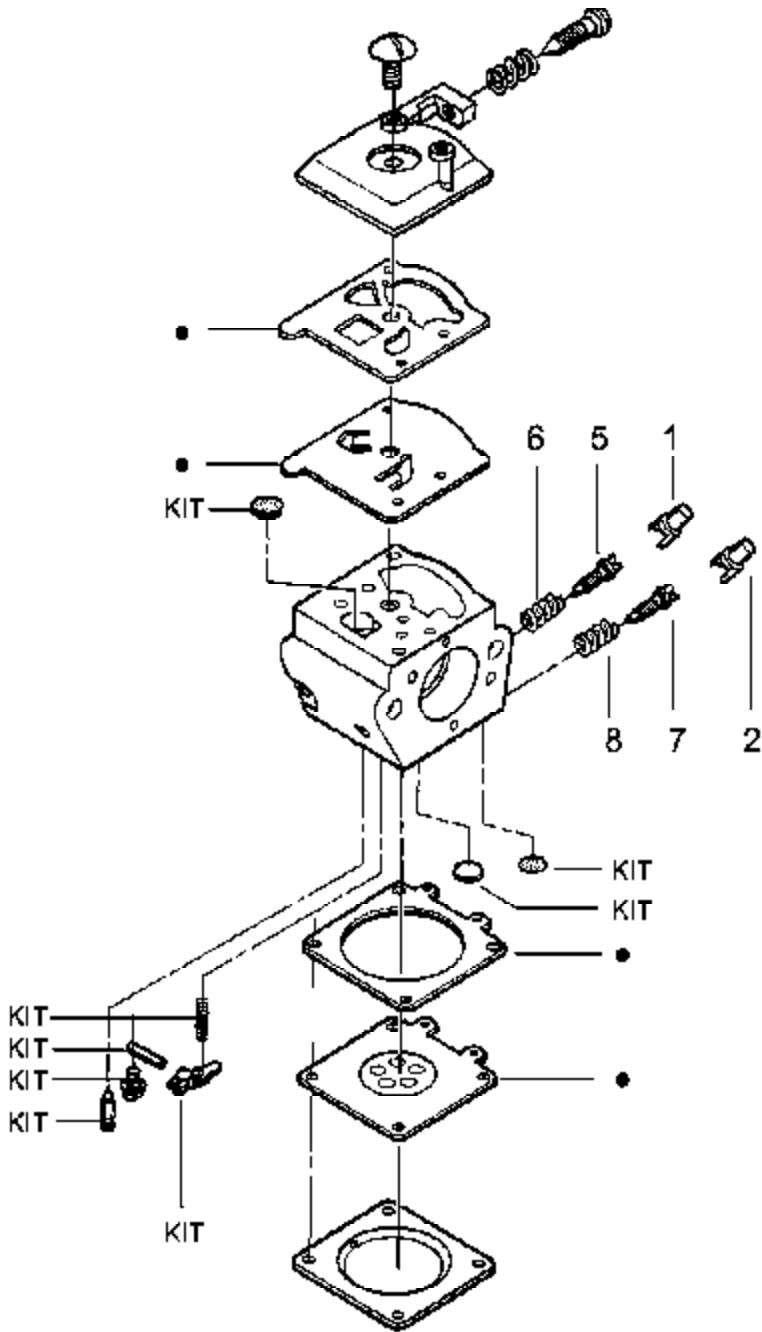

Carburetor Assembly – WT324 – #530069703

Carb.
Repair
Kit

3

Gasket/
Dia.
Kit

4

Ref #	Part Number	Qty	Description
1	530038479		Limiter Cap High (brown)
2	530038478		Limiter Cap Low (tan)
3	530069826		Carburetor Repair Kit (KIT= Indicates Contents)
4	530069844		Gasket Diaphragm Kit (DOT= Indicates Contents)
5	530035383		Needle Low Speed
6	530035293		Needle Spring Low Speed
7	530035384		Needle High Speed
8	530035295		Needle Spring High Speed
530069703	530069703		Carburetor Assembly (WT324)