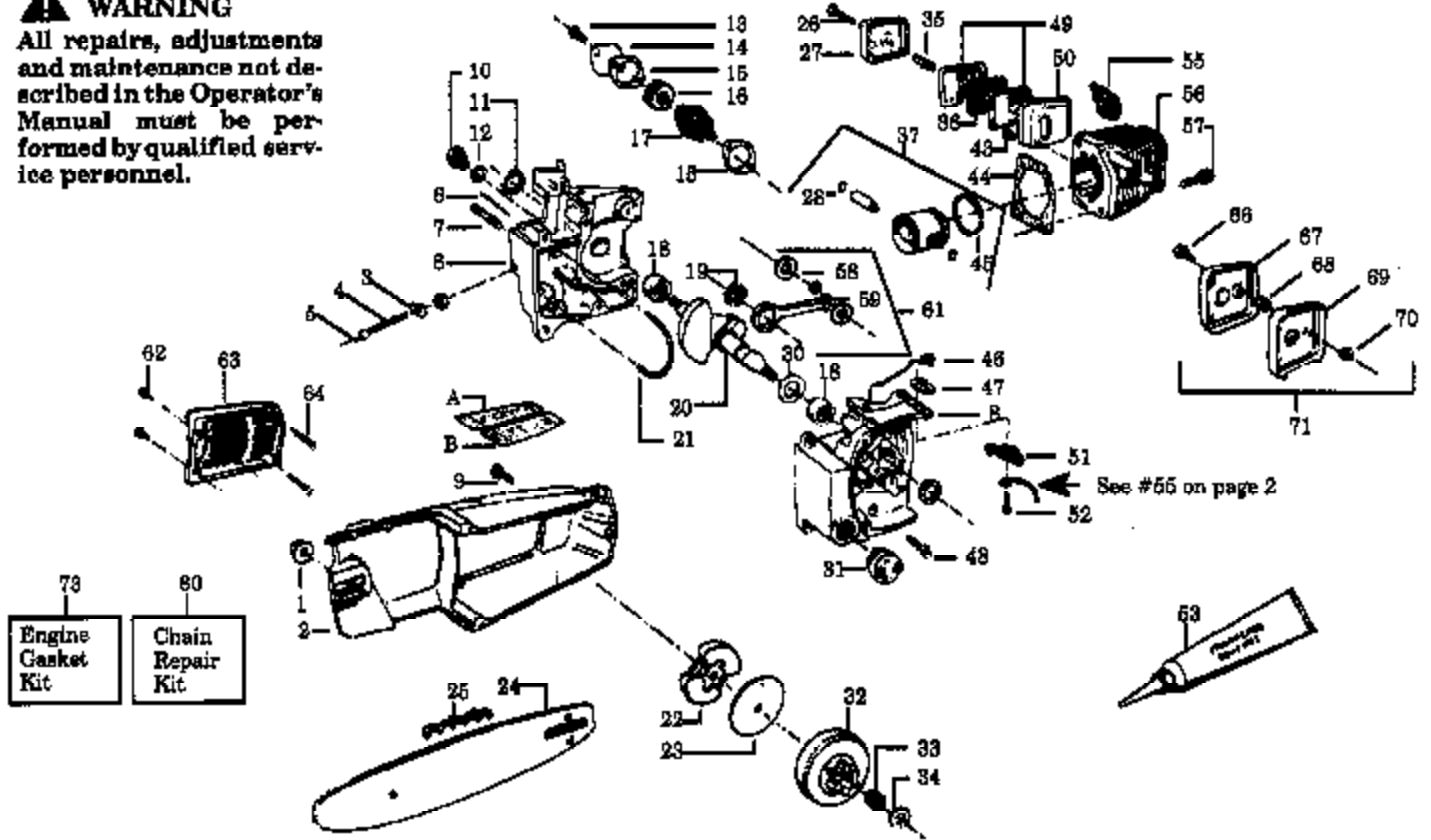

Ref #	Part Number	Qty	Description
1	530015445		Bar Mouning Nut
2	530029476		Bar Clamp
3	530015135		Lock Nut
4	530023492		Bar Adjust Pin
5	530015236		Screw
7	530015719		Bar Mounting Stud
8	530014742		Crankcase Ass'y (Incl. #3-7,10,11 & 18)
9	530015623		Screw
10	530069142		Check Valve Kit (Incl. #12)
11	530019059		Crankshaft Seal
12	530019089		Gasket
13	530015176		Screw Included in Carburetor Gasket(Diaphragm Kit
14	530023802	2300AV Gas Saw Page 5 of 6 Cover included in Carburetor Gasket(Diaphragm Kit	
15	530019091	POWER UNIT	Gasket
16	530023801		Oil Filter
17	530010195		Metering Body Ass'y. Included in Carburetor Gasket(Diaphragm Kit
18	530032029		Bearing
19	530032065		Roller Bearing (Incl. 12 bear ings)
20	530022172		Crankshaft
21	530021026		Line
23	530069197		Clutch Washer Kit
24	952044366		12"
24	952044370		16"
25	952051208		12"(P101S-45)
25	952051211		16"(P101S-56)
26	530015169		Screw
27	530023795		Muffler Cover
28	530023843		Retainer
30	530023887		Thrust Washer
31	530010221		T1 & T2
31	530010444		T3
32	530069166		Clutch Drum
33	530032079		Clutch Bearing (Use Only With Clutch Drum Bearing Kit #69166)
34	530023519		Clutch Spacer
35	530023535		Spacer
36	530023796		Spark Arrestor Screen
37	530069553		2300
37	530069552		2350CVA
43	530001666		Screw Included in Carburetor Gasket(Diaphragm Kit
44	530019195		Cylinder Gasket
45	530025467		Before Date Code/Serial #A1820001
45	530037603		Date Code/Serial #A1820001 and after
45	530027482		2350CVA
46	530023788		Switch 2300AV (Type I & 2) and 2300CVA (earlier)
46	530024236		2300CVA (Type I & 2) & 2350CVA
47	530023786		Ramp Switch
48	530015986		Screw
49	530023797		Muffler Baffle
50	530023794		Muffler Body
51	530023787		Switch Clamp
52	530015235		Screw
53	530030054		Crankcase Sealant
55	952030037		Spark Plug CJ-8