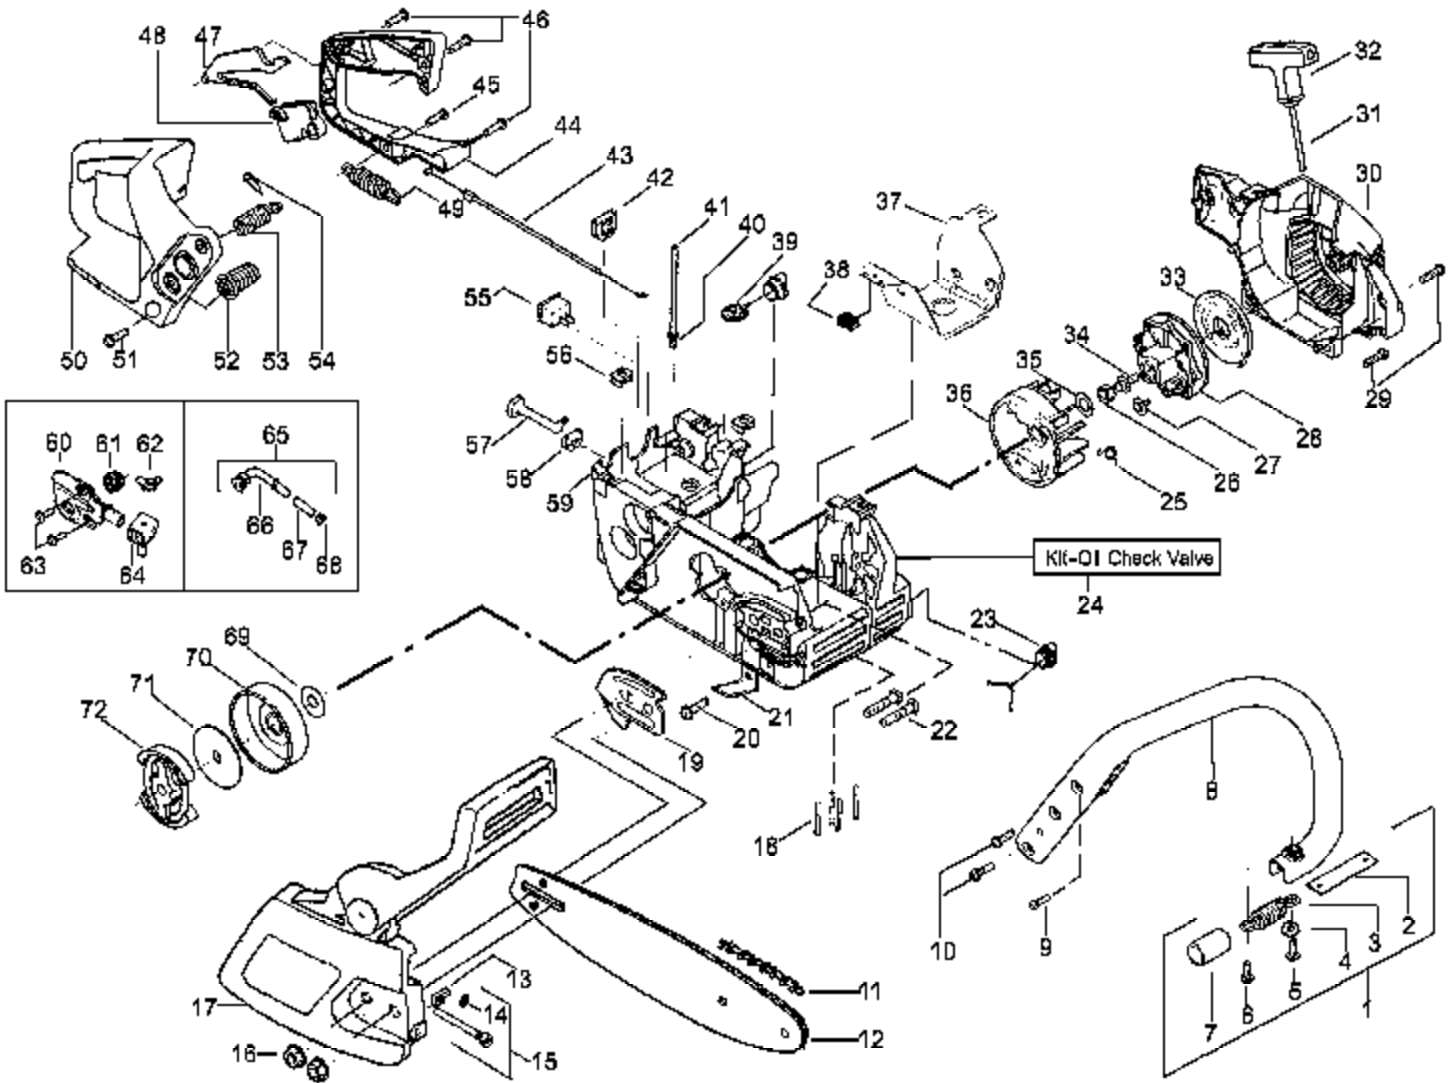

Ref #	Part Number	Qty	Description
1	530047963		Assy.-Isolator
2	530047608		Limiter Strap
3	530042082		Spring-Isolator
4	530015123		Washer
5	530016018		Screw
6	530015843		Screw
7	530036142		Sleeve-AV Spring
8	530047583		Front Handle
9	530015940		Screw
10	530015814		Screw
11	952051338		Chain-18"
12	952044418		Bar-18"
13	530015826		Pin-Bar Adjust
14	530038593		Retainer-Bar Adjust
15	530069611		Kit-Bar Adj. (Incl.13,14)
16	530015917		Nut-Bar Mounting
17	530054735		Kit-Chain Brake
18	530016132		Screw
19	530038238		Plate-Bar Mounting
20	530015814		Screw
21	530029850		Chain Catcher
22	530016133		Bolt-Bar
23	530010846		Oil Cap Ass'y.
24	530071666		Kit-Oil Check Valve
25	530023817		Spring-Starter Dog
26	530016134		Nut-Flywheel
27	530016080		Screw
28	530037817		Starter Pulley
29	530015892		Screw
30	530049334		Fan Housing
31	530069232		Kit-Rope
32	530037485		Starter Handle
33	530027531		Recoil Spring
34	530015920		Screw
35	530015127		Washer-Flywheel
36	530039209		Assy-Flywheel
37	530055183		Shield-Heat
38	530055322		Clip-"U"
39	530047192		Fuel Cap Ass'y.
40	530023877		Fitting-fuel line
41	530069216		Kit-Fuel line (large)
42	530047631		Grommet-Cable
43	530047602		Cable-Throttle
44	530047581		Cover-Rear Handle
45	530015886		Screw
46	530015906		Screw
47	530036098		Throttle Lockout
48	530036097		Trigger-Throttle
49	530042082		Spring-Isolator
50	530047582		Handle-Rear
51	530015814		Screw
52	530053274		Assy. Isolator-lower
53	530071385		Kit-Isolator (Upper)
54	530015875		Screw
55	530069572		Kit-Switch
56	530015922		Nut-"U"-Type

2250LE Gas Saw Page 8 of 9

Handle, Chassis & Bar Assy