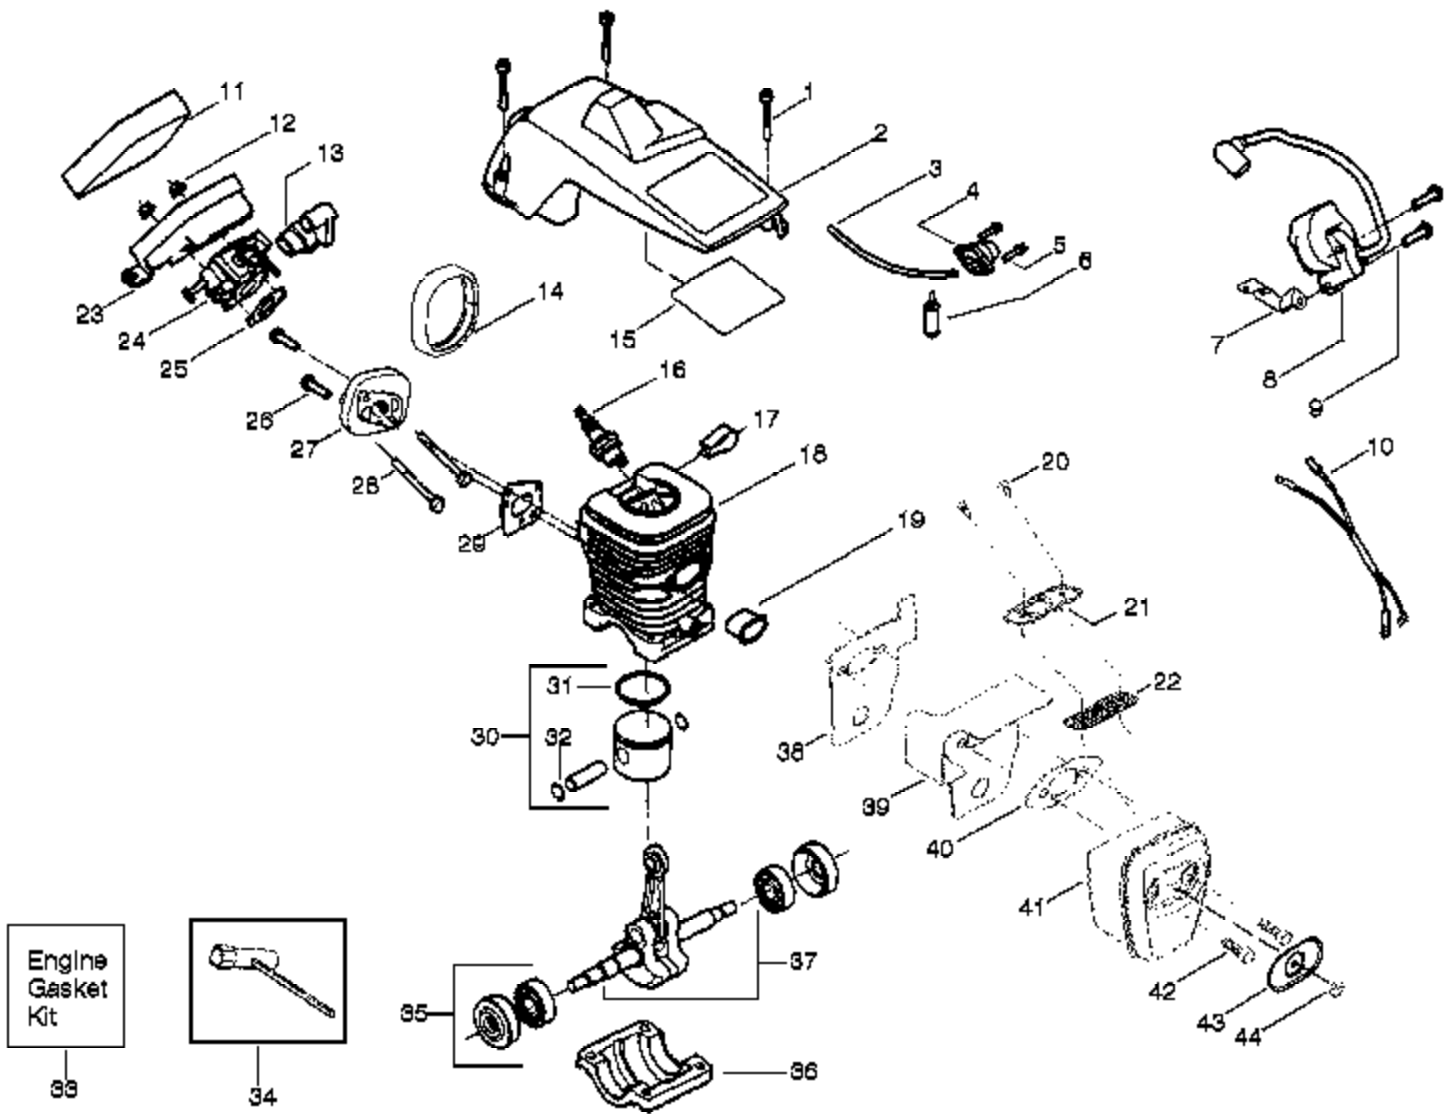

Ref #	Part Number	Qty	Description
1	530016153		Screw
2	530055638		Assy-Cylinder Shield (Includes #15)
3	530069247		Kit-Fuel Line (Small)
4	530047213		Assy-Air Purge
5	530015780		Screw
6	530095646		Assy-Fuel Pick-up
7	530047442		Strap-Ground
8	530039167		Ignition Module
9	530015814		Screw
10	530049117		Assy-Wire Harness
11	530037793		Foam-Air Filter
12	530016101		Nut
13	530035526		2250LE Gas Saw Page 6 of 8 Grommet-Carb Adjust
14	530054144		Engine Assembly Seal-Carb Adapter
15	530055698		Reflector-Heat
16	952030150		Spark Plug (RCJ-7Y)
17	530016136		Clip-High Tension Lead
18	530071412		Kit-Cylinder
19	530037652		Insulator-Heat
20	530016351		Screw-Outlet cover
21	530055759		Cover-Outlet
22	530071413		Kit-Spark Arrestor (Incl. 20,21)
23	530047604		Air Filter Housing
24	530071409		Kit-Carburetor (WT-599)
24	530071619		Kit-Carburetor (W-9A)
25	530069608		Gasket-Carb.
26	530016386		Screw
27	530049700		Carb. Adapter
28	530016187		Screw
29	530069608		Gasket-Carb Adaptor
30	530071408		Kit-Piston (Incl. 31 & 32)
31	530038729		Ring-Piston
32	530015697		Retainer-Piston Pin
33	530069608		Kit-Engine Gasket (Incl. 25, 29 & 40)
34	530031163		Bar Wrench
35	530056363		Assy-Seal & Bearing
36	530037935		Cap-Crankcase
37	530047062		Assy-Crankshaft
38	530054885		Backplate
39	530054880		Guide-Outlet
40	530069608		Gasket-Muffler
41	530054886		Assy-Muffler (Incl. 38-40,42)
42	530016338		Bolt-Muffler
43	530055586		Cover-Bolt
44	530016359		Nut-Brass
	530163636		Operator Manual Not Shown
	530057267		Decal-Warn. Instr. Not Shown