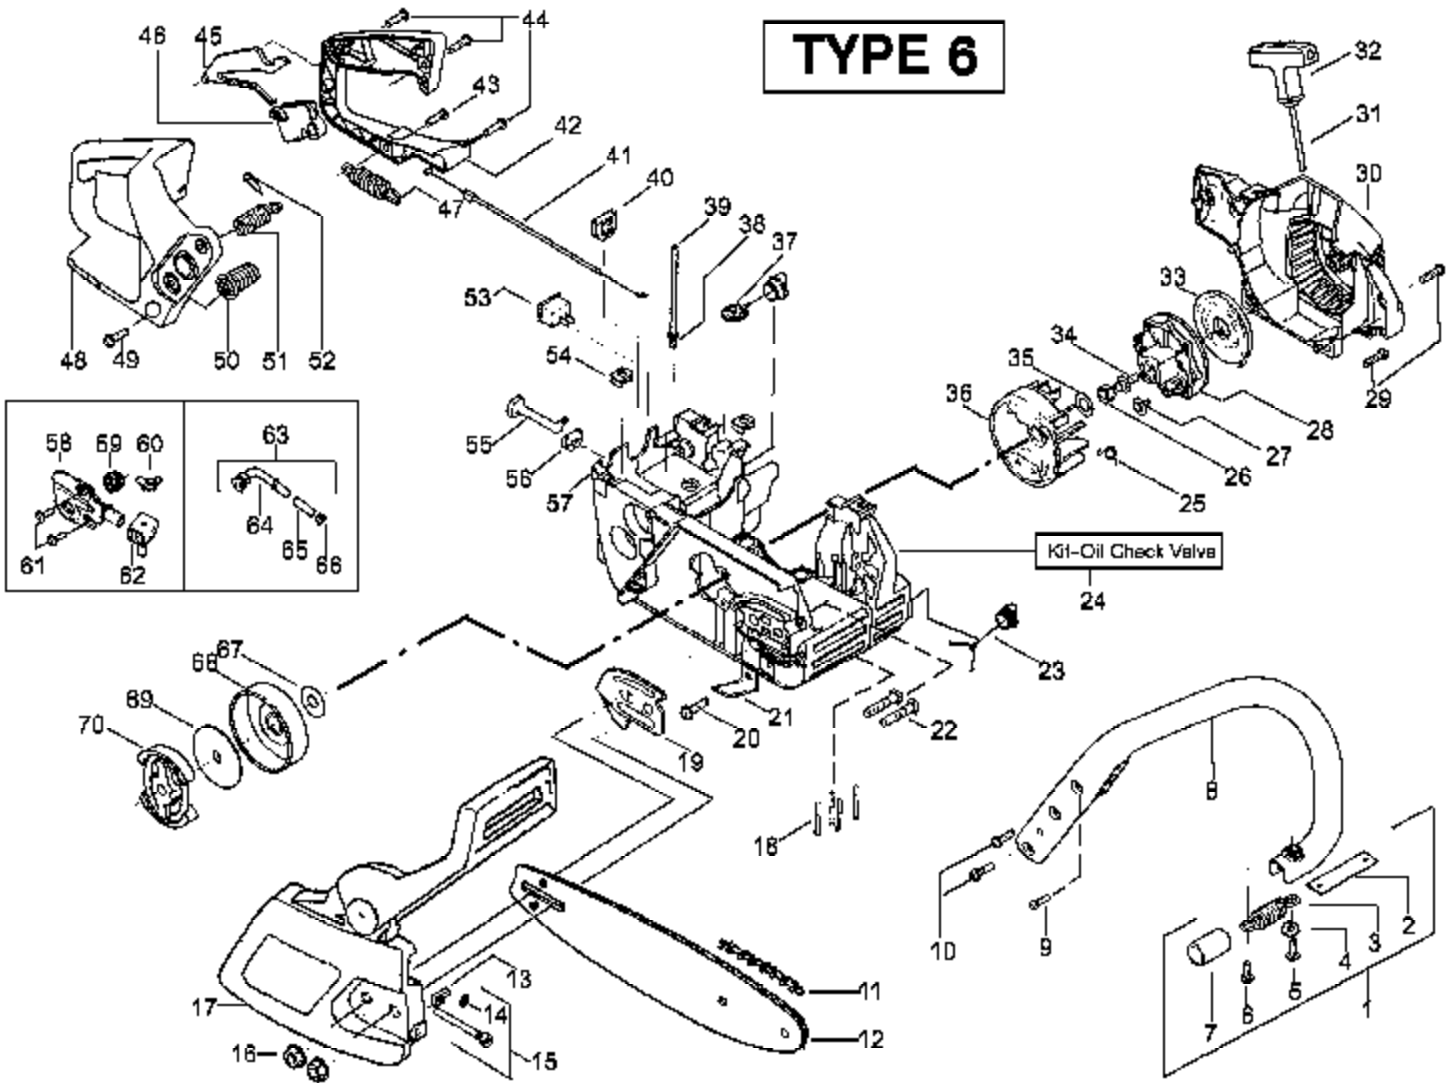

Ref #	Part Number	Qty	Description
530071621	530071621		Carburetor Assembly - WT-625

2250 Gas Saw Type 64 of 10
Carburetor Assembly (WT-625)

TYPE 6

Ref #	Part Number	Qty	Description
1	530047963		Assy.-Isolator
2	530047608		Limiter Strap
3	530042082		Spring-Isolator
4	530015123		Washer
5	530016018		Screw
6	530015843		Screw
7	530036142		Sleeve-AV Spring
8	530047583		Front Handle
9	530015940		Screw
10	530015814		Screw
11	952051338		Chain-18"
12	952044418		Bar-18"
13	530015826	2250 Gas Saw, Type C, of 10	Pin-Bar Adjust
14	530038593	External Power Unit, Type C	Retainer-Bar Adjust
15	530069611		Kit-Bar Adj. (Incl.13,14)
16	530015917		Nut-Bar Mounting
17	530054735		Kit-Chain Brake
18	530016132		Screw
19	530038238		Plate-Bar Mounting
20	530015814		Screw
21	530029850		Chain Catcher
22	530016133		Bolt Bar
23	530010846		Oil Cap Ass'y.
24	530071666		Kit-Oil Check Valve
25	530023817		Spring-Starter Dog
26	530016134		Nut-Flywheel
27	530016080		Screw
28	530037817		Starter Pulley
29	530015892		Screw
30	530049334		Fan Housing
31	530069232		Kit Rope
32	530037485		Starter Handle
33	530027531		Recoil Spring
34	530015920		Screw
35	530015127		Washer-Flywheel
36	530039209		Assy-Flywheel
37	530047192		Fuel Cap Ass'y.
38	530023877		Fitting-fuel line
39	530069216		Kit-Fuel line (large)
40	530047631		Grommet-Cable
41	530047602		Cable-Throttle
42	530047581		Cover-Rear Handle
43	530015886		Screw
44	530015906		Screw
45	530036098		Throttle Lockout
46	530036097		Trigger-Throttle
47	530042082		Spring-Isolator
48	530047582		Handle Rear
49	530015814		Screw
50	530053274		Assy. Isolator lower
51	530071385		Kit-Isolator (Upper)
52	530015875		Screw
53	530069572		Kit-Switch
54	530015922		Nut-"U"-Type
55	530047605		Knob-Choke
56	530049005		Grommet-Knob