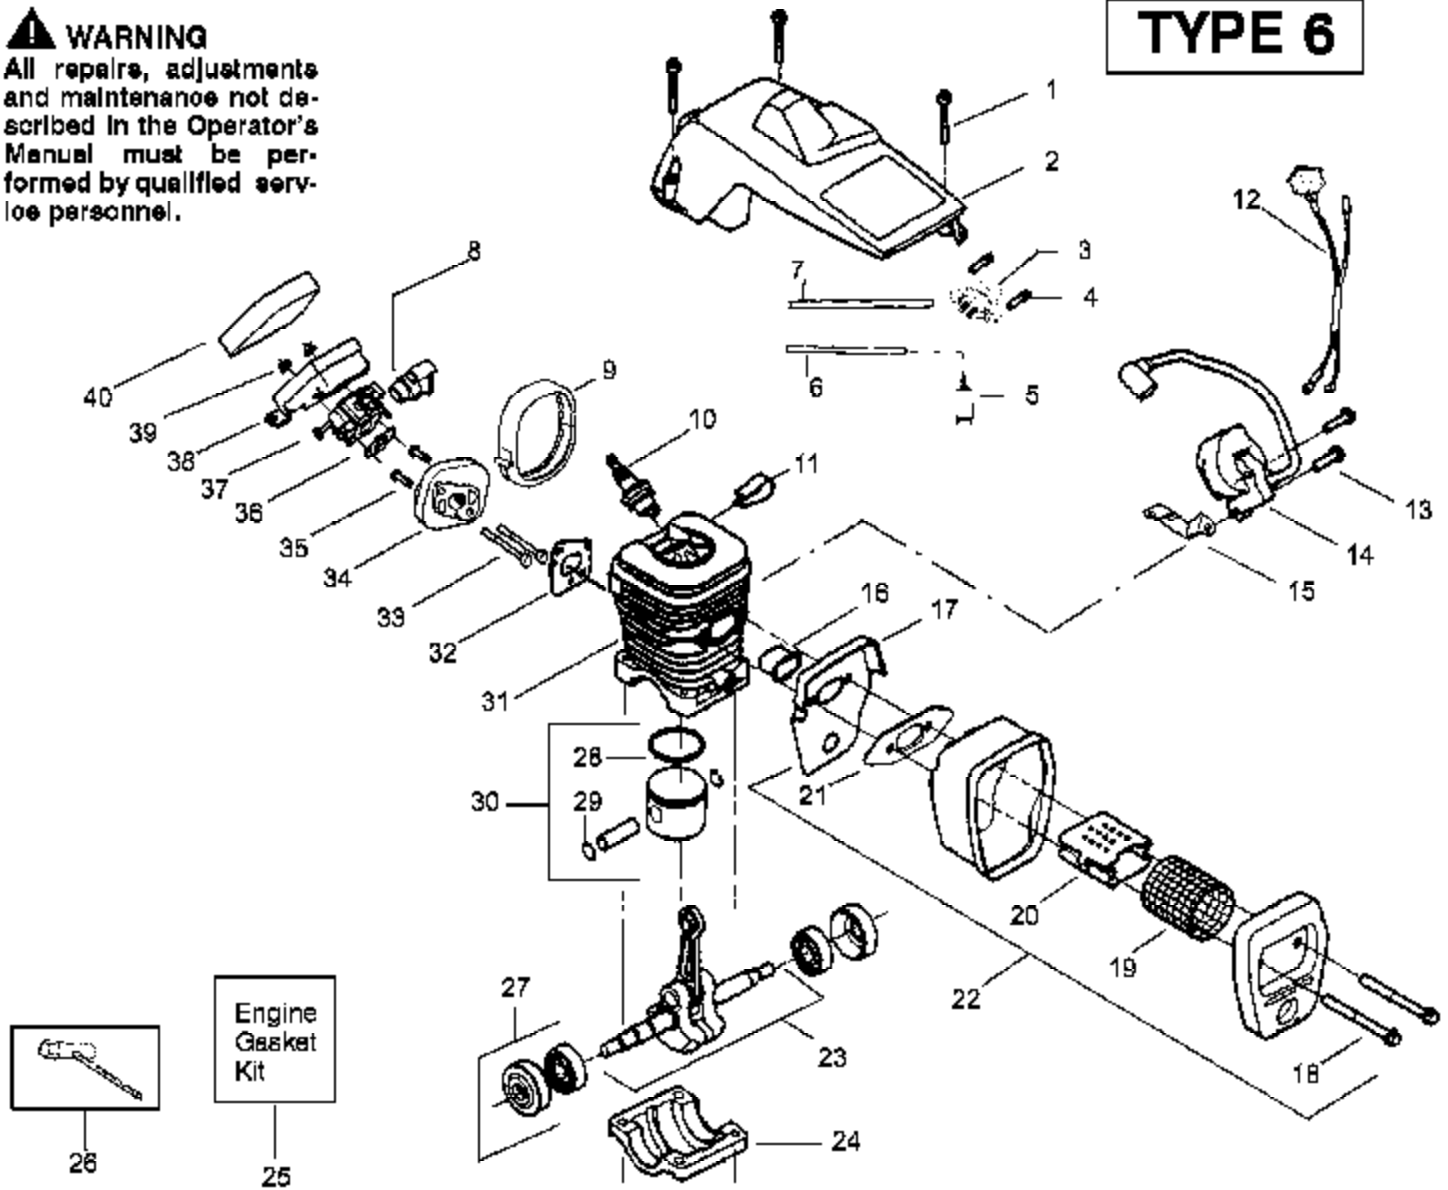

⚠ WARNING

All repairs, adjustments and maintenance not described in the Operator's Manual must be performed by qualified service personnel.

TYPE 6

Ref #	Part Number	Qty	Description
1	530016153		Screw
2	530047578		Shield-Cylinder
3	530047213		Assy-Air Purge
4	530015780		Screw
5	530095646		Assy-Fuel Pick-up
6	530069247		Kit-Line Purge/Carb. (Small Dia)
7	530069216		Kit-Line Purge/Tank (large line)
8	530035526		Grommet-Carb Adjust.
9			Seal-Carb Adapter See Service Reference
10	952030150		Spark Plug (RCJ-7Y)
11	530016136		Clip-High Tension Lead
12	530049117		Assy-Wire Harness (Includes switch)
13	530015814	2250 Gas Saw, Type 69 of 10	Screw
14	530039198	Internal Power Unit, Type 6	Module-Ignition
15	530047442		Strap-Ground
16	530037652		Insulator-Heat
17	530049870		Back Plate-Muffler
18	530016132		Screw
19	530036103		Screen-Spark
20	530037813		Diffuser-Muffler
21	530069608		Gasket-Muffler
22	530047207		Assy-Muffler (Incl. 17-21)
23	530047062		Assy-Crankshaft
24	530037935		Cap-Crankcase
25	530069608		Kit-Engine Gasket (Incl. 36,32,21)
26	530031163		Scrench
27	530056363		Assy-Seal & Bearing
28	530038729		Ring-Piston
29	530015697		Retainer - Piston Pin
30	530071408		Kit-Piston (Incl. 28-29)
31	530071412		Kit-Cylinder
32	530069608		Gasket-Carb. Adapter
33	530016187		Screw
34	530049700		Adapter-Carb.
35	530016386		Screw
36	530069608		Carb. Gasket
37	530071621		Kit-Carburetor (WT-625)
38	530047604		Housing-Air Filter
39	530016101		Nut
40	530037793		Air Filter - Foam
	530163693		Manual Not Shown
	530057267		Decal-Inst. Not Shown