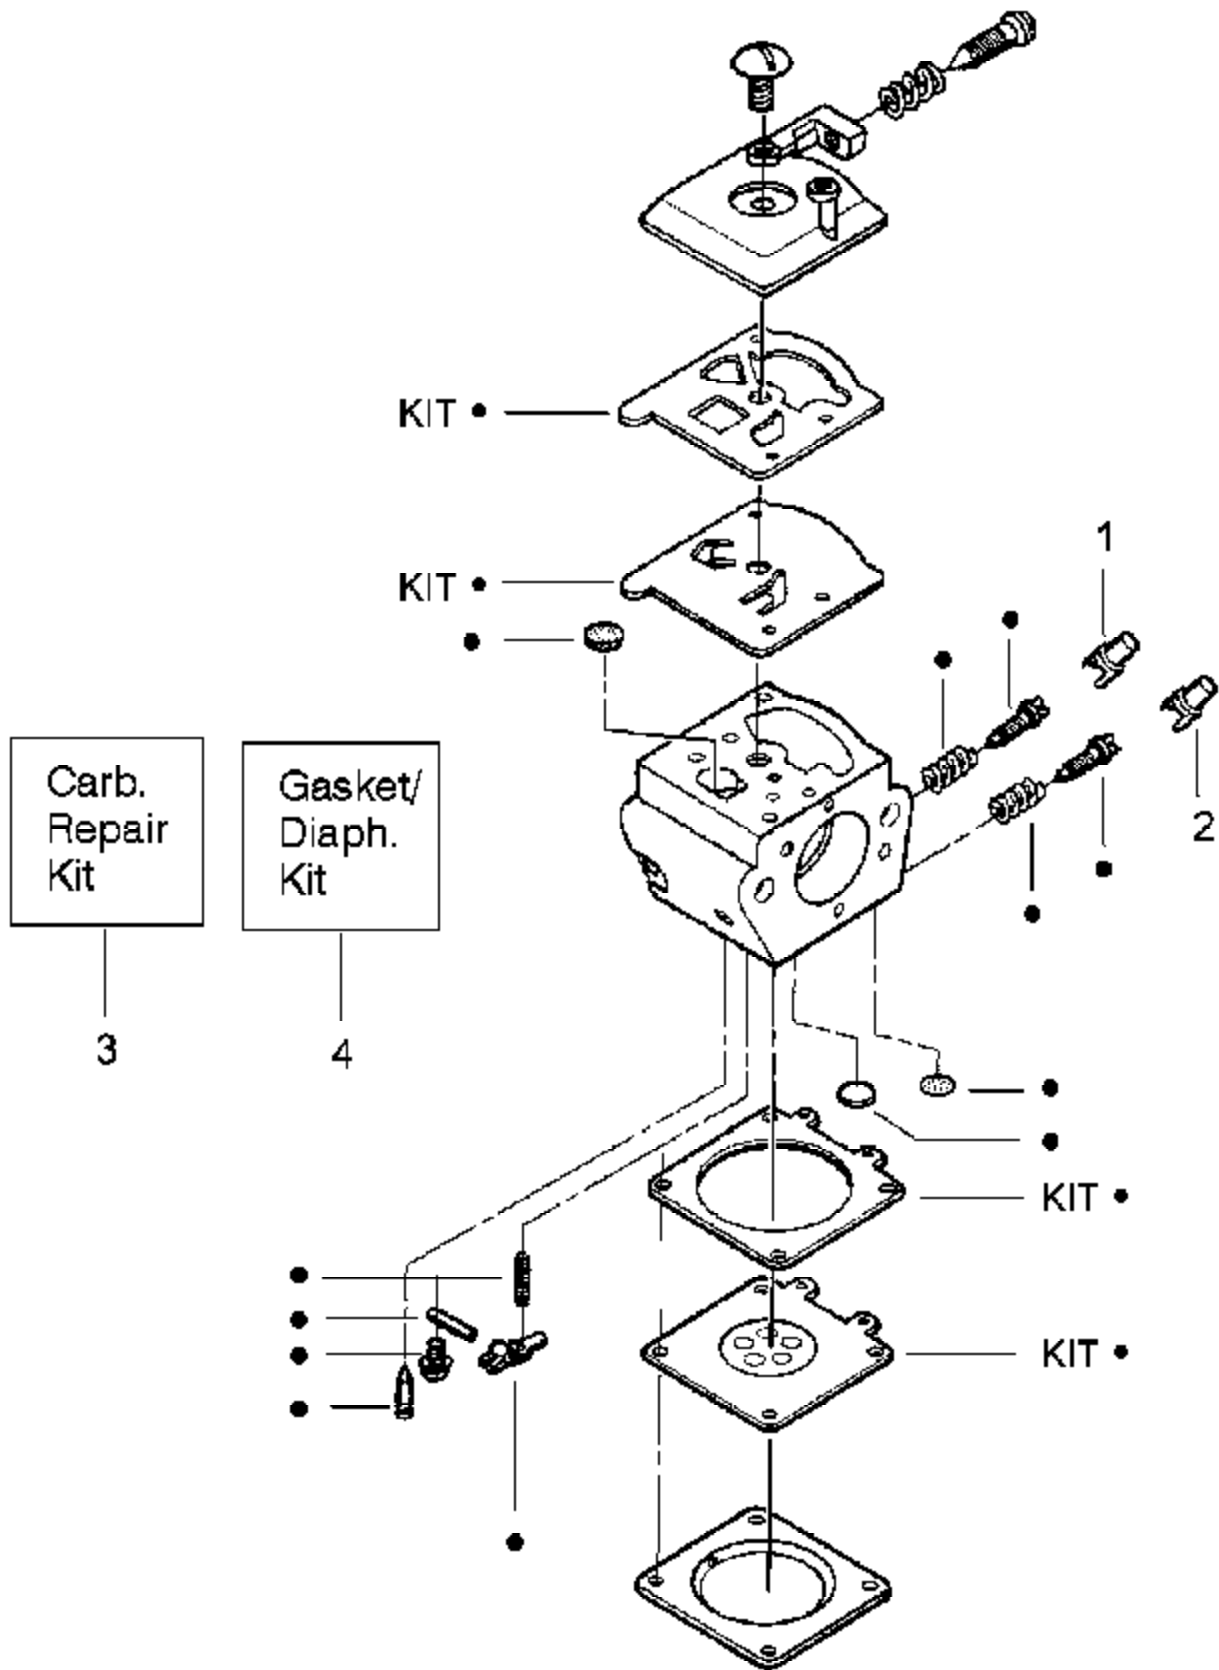

Carburetor Assembly - #530069722-WT391

Ref #	Part Number	Qty	Description
1	530038479		Limiter Cap High
2	530038478		Limiter Cap Low
3	530069826		Carburetor Repair Kit (DOT=Indicates Contents)
4	530069844		Gasket/Diaphragm Kit (KIT=Indicates Contents)
530069722	530069722		Carburetor Assembly - WT391