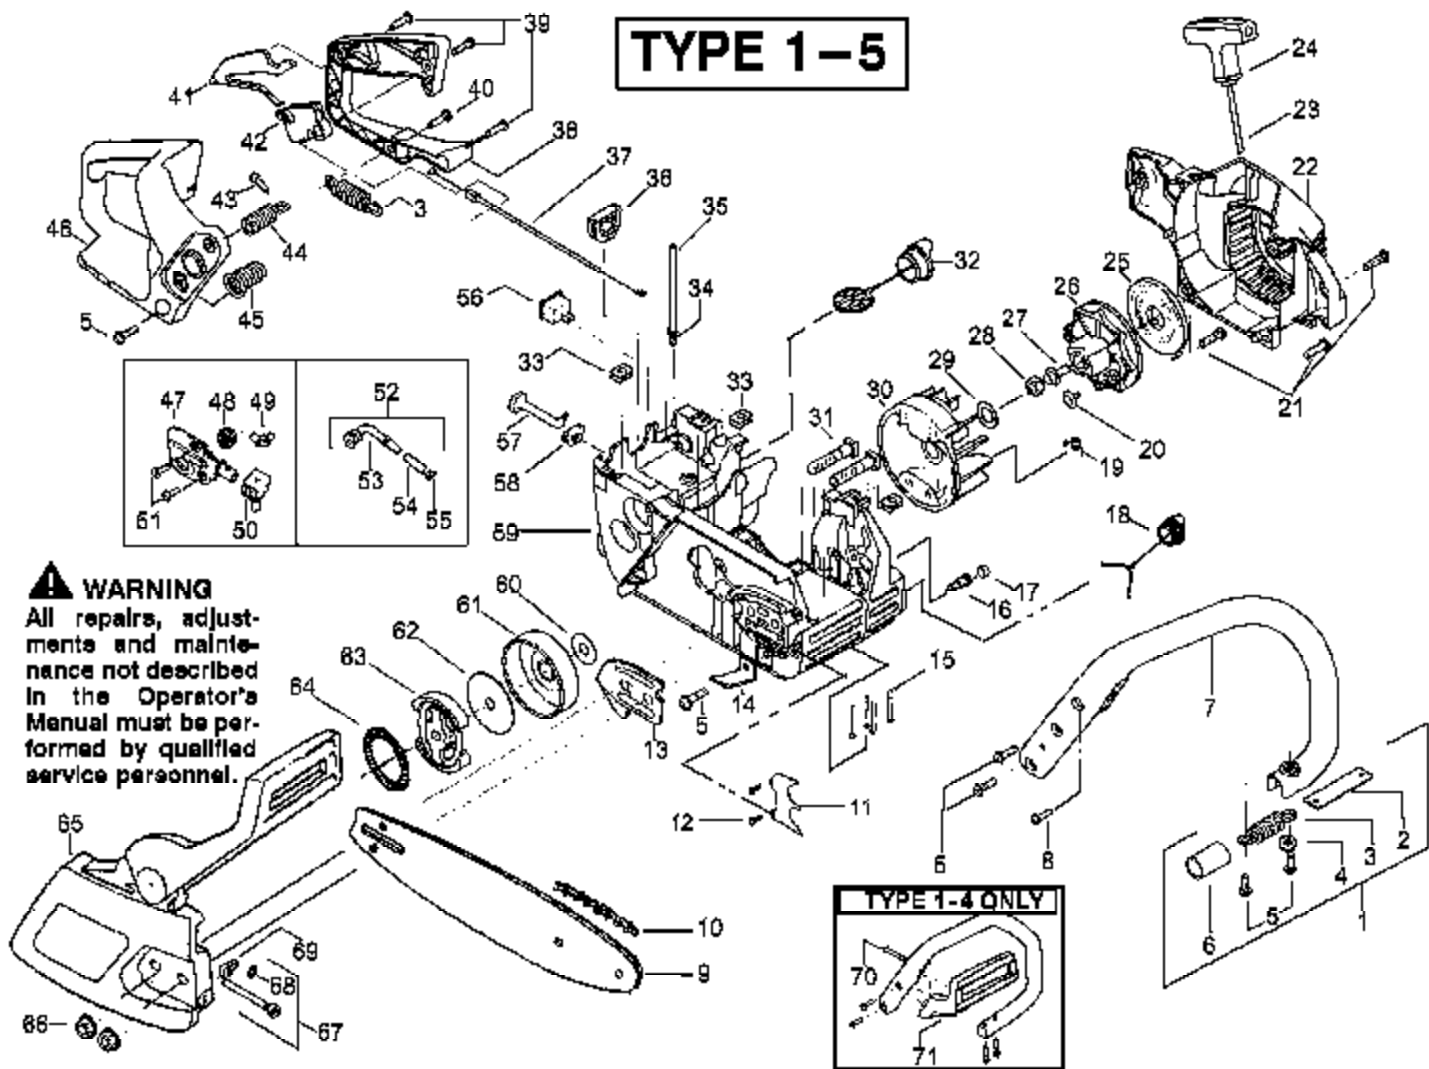

TYPE 1-5

WARNING
All repairs, adjustments and maintenance not described in the Operator's Manual must be performed by qualified service personnel.

Ref #	Part Number	Qty	Description
1	530047963		Assy.-Isolator
2	530047608		Limiter Strap
3	530042082		Spring-Isolator
4	530015123		Washer
5	530015814		Screw
6	530036142		Sleeve-AV Spring
7	530047583		Front Handle
8	530016179		Screw
9	952044370		Bar-16"
	952044418		Bar-18"
10	952051211		Chain-16"
	952051338		Chain-18"
11	530014381	2250 Gas Saw Type 56 of 10	Kit-Spine Assy.
12	530015906	External Power Unit Type 1-5	Screw
13	530038238		Plate-Bar Mounting
14	530029850		Chain Catcher
15	530016132		Screw
16	530026119		Check Valve
17	530038264		Plug-Bronze Vent
18	530010846		Assy-Oil Cap
19	530023817		Spring-Starter Dog
20	530016080		Screw
21	530015892		Screw
22	530049334		Housing-Fan
23	530069232		Kit-Rope
24	530037485		Handle-Starter
25	530027531		Spring-Recoil
26	530037817		Pulley-Starter
27	530015920		Screw
28	530016134		Nut-Flywheel
29	530015127		Washer-Flywheel
30	530039209		Assy-Flywheel
31	530016133		Bolt-Bar
32	530047192		Assy-Fuel Cap
33	530015922		Nut-"U"-Type
34	530023877		Fitting-fuel line
35	530069216		Kit Fuel line (large)
36	530047631		Grommet-Cable
37	530047602		Cable-Throttle
38	530047581		Cover-Rear Handle
39	530015906		Screw
40	530015886		Screw
41	530036098		Throttle Lockout
42	530036097		Trigger-Throttle
43	530015875		Screw
44	530071385		Kit-Isolator (Upper)
45	530053274		Assy. Isolator lower
46	530047582		Handle Rear
47	530071259		Kit-Oil Pump (Incls. 48,49,50)
48	530037820		Gear-Worm Spring
49	530049477		Elbow-Oil Pickup
50	530019206		Block-Seal
51	530016064		Screw
52	530047663		Assy-Oil Pickup (Incl. 53-55)
53	530038373		Pickup-Oiler
54	530037821		Filter-Oil