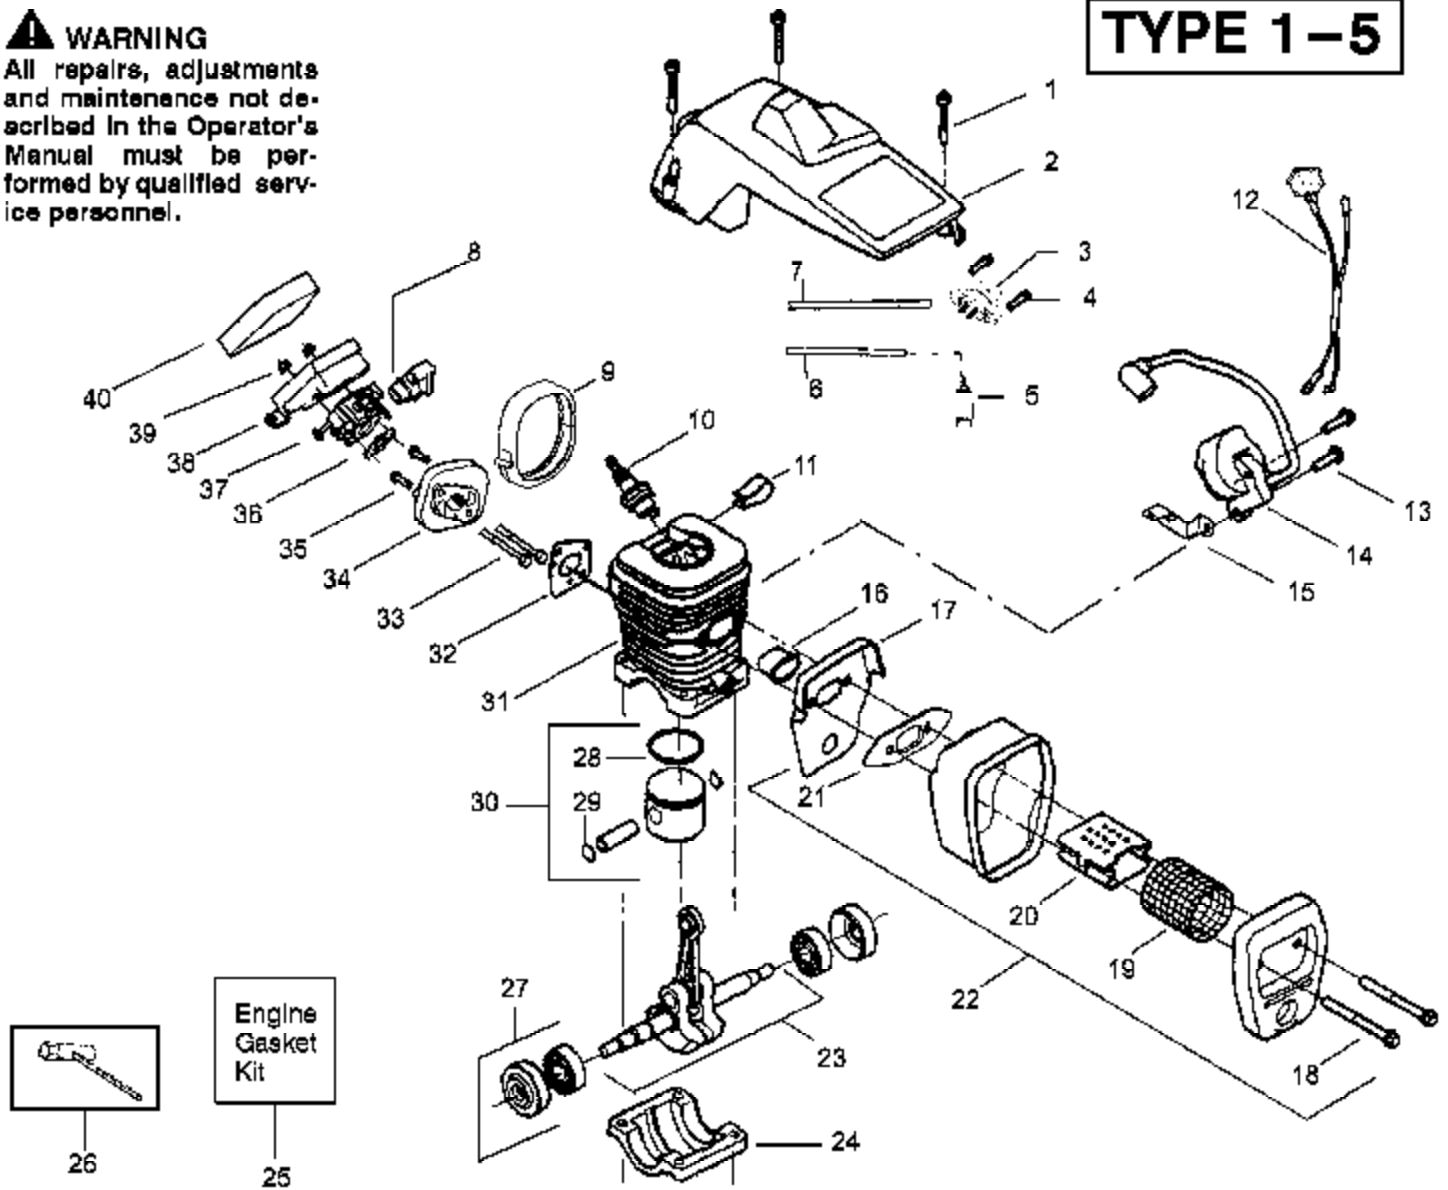

⚠ WARNING

All repairs, adjustments and maintenance not described in the Operator's Manual must be performed by qualified service personnel.

TYPE 1-5

Ref #	Part Number	Qty	Description
1	530016153		Screw
2	530053183		Shield-Cylinder
3	530047213		Assy-Air Purge
4	530015780		Screw
5	530095646		Assy-Fuel Pick-up
6	530069247		Kit-Line Purge/Carb. (Small Dia)
7	530069216		Kit-Line Purge/Tank (large line)
8	530035526		Grommet-Carb Adjust.
9			Seal-Carb Adapter See Service Reference
10	952030150		Spark Plug (RCJ-7Y)
11	530016136		Clip-High Tension Lead
12	530049117		Assy-Wire Harness (Includes switch)
13	530015814	2250 Gas Saw Type 59 of 10	Screw
14	530052277	Internal Power Unit Type 1-5	Module-Ignition
15	530047442		Strap-Ground
16	530037652		Insulator-Heat
17	530049870		Back Plate-Muffler
18	530016132		Screw
19	530036103		Screen-Spark
20	530037813		Diffuser-Muffler
21	530069608		Gasket-Muffler
22	530047207		Assy-Muffler (Incl. 17-21)
23	530038507		Assy-Crankshaft 2250
23	530047062		Assy-Crankshaft 2450/2550
24	530037935		Cap-Crankcase
25	530069608		Kit-Engine Gasket (Incl. 36,32,21)
26	530031163		Scrench
27	530056363		Assy-Seal & Bearing
28	530029805		Ring-Piston 2250
28	530038729		Ring-Piston 2450/2550
29	530015697		Retainer - Piston Pin
30	530069604		Kit-Piston - 2250 (Incl. 28-29)
30	530069605		Kit-Piston - 2450/2550 (Incl. 28-29)
31	530071252		Kit-Cylinder 2250
31	530069932		Kit-Cylinder 2450/2550
32	530069608		Gasket-Carb. Adapter
33	530016187		Screw
34	530069964		Kit-Carb. Adapter
35	530015810		Screw
36	530069608		Carb. Gasket
37	530069722		Kit-Carburetor (WT-391)
37	530071621		Kit-Carburetor (WT-625)
38	530047604		Housing-Air Filter
39	530016101		Nut
40	530037793		Air Filter - Foam
	530087722		Operator Manual Type 1,2,3,4 Not Shown
	530163693		Operator Manual Type 5 Not Shown
	530049246		Decal-Inst. Not Shown