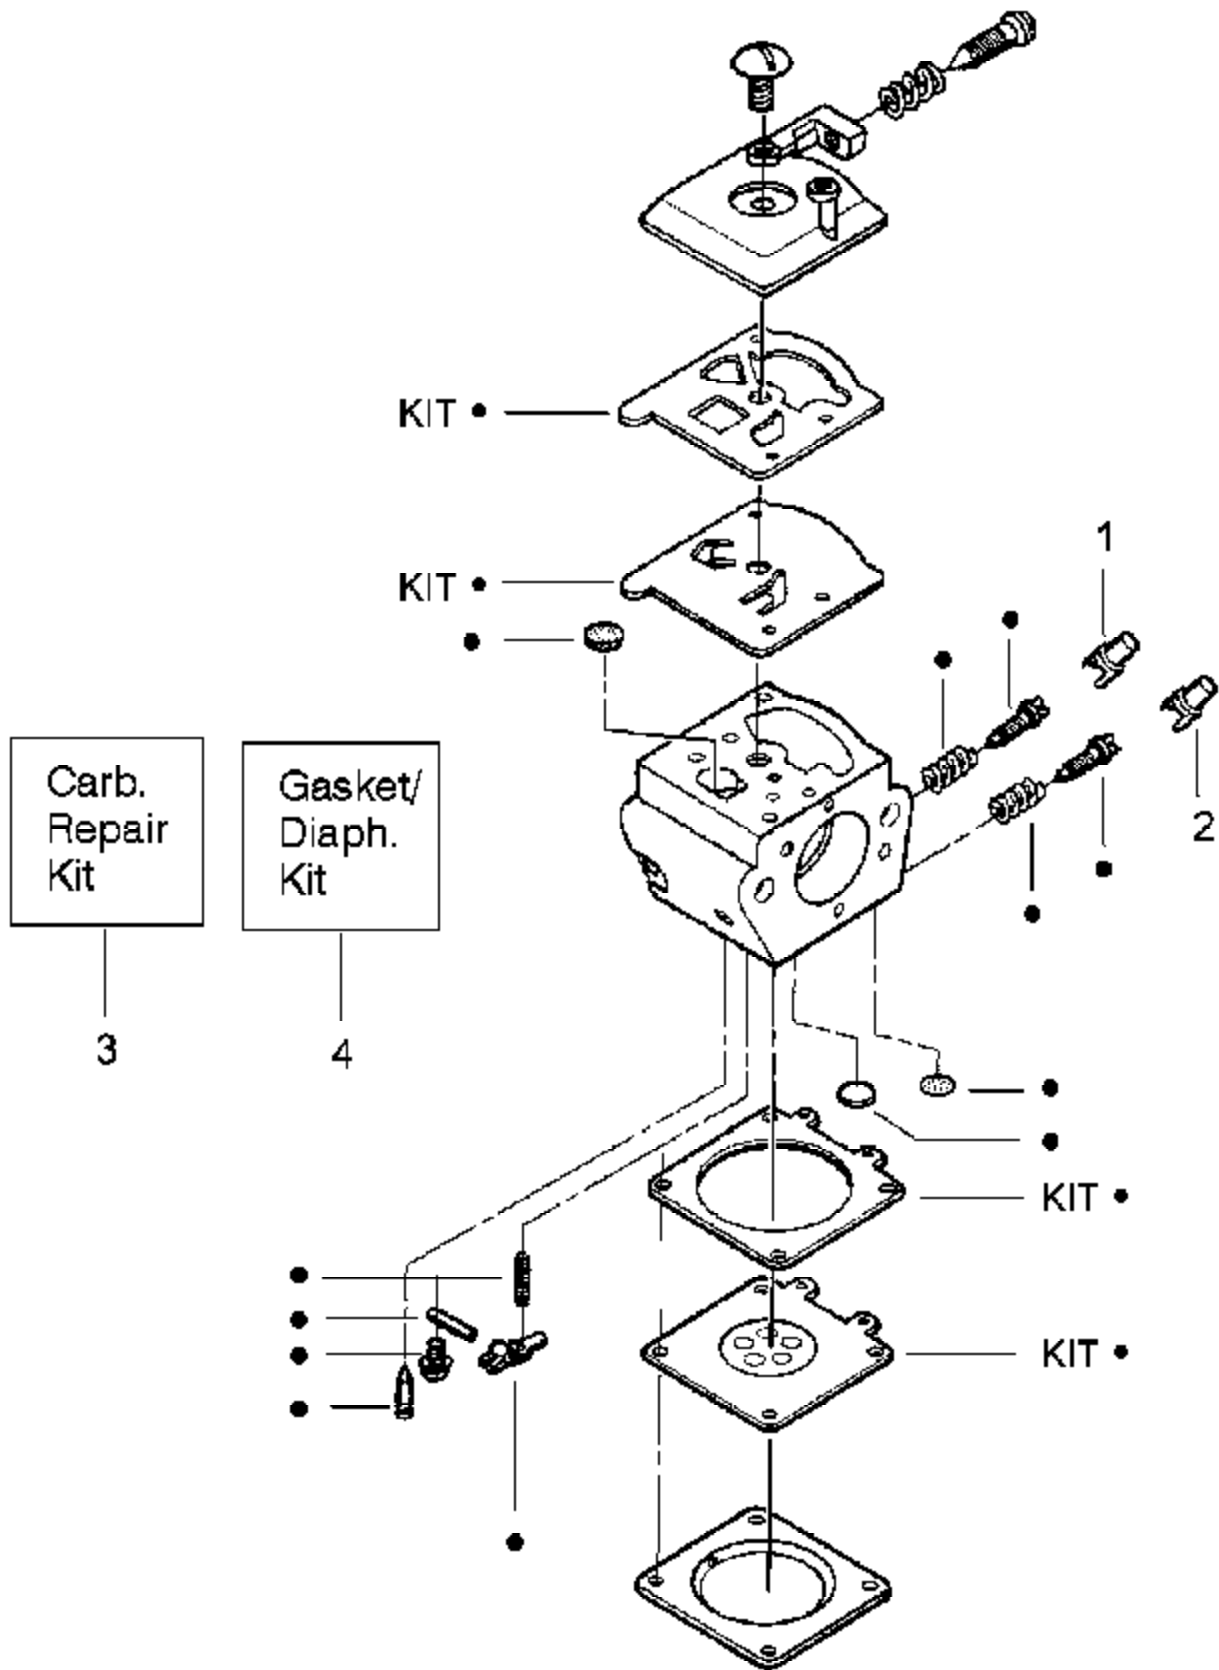

Carburetor Assembly - #530069722-WT391

Ref #	Part Number	Qty	Description
1	530038479		Limiter Cap High
2	530038478		Limiter Cap Low
3	530069826		Carburetor Repair Kit (DOT=Indicates Contents)
4	530069844		Gasket/Diaphragm Kit (KIT=Indicates Contents)
530069722	530069722		Carburetor Assembly - WT391

2250 Gas Saw Type 52 of 10
 Carburetor Assembly (WT391)

Kit - Carburetor Assembly No. 530071621 - WT-625

Note: No Repair kits are available for this carburetor, please order the complete assembly part number 530-071621 - WT-625