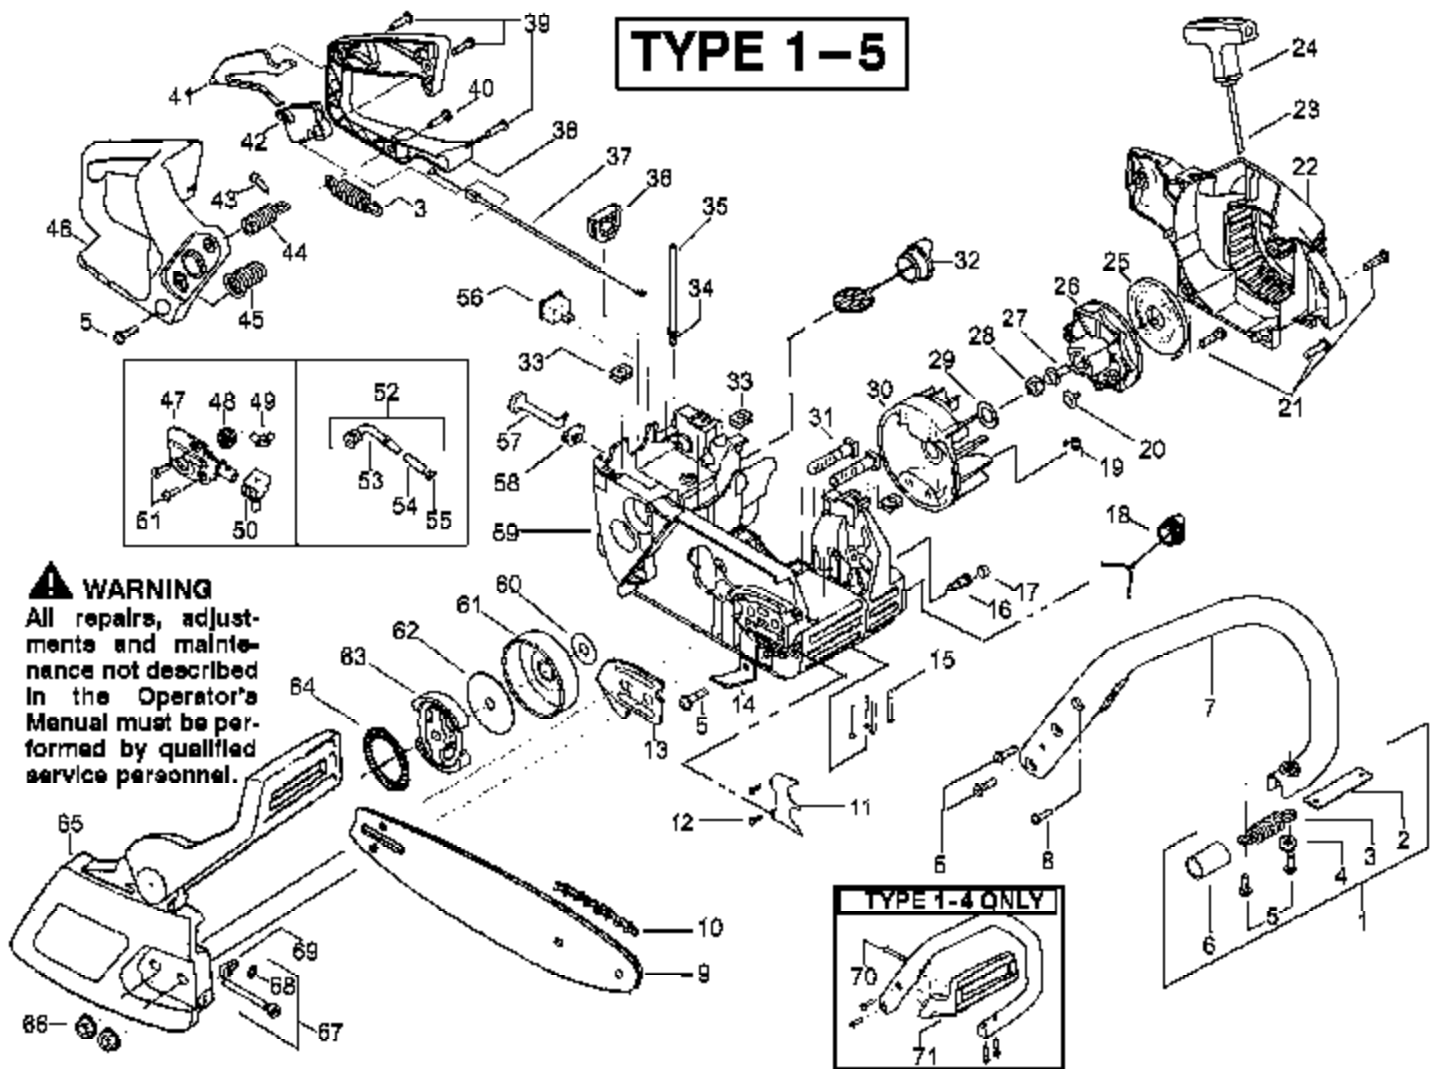

TYPE 1-5

⚠ WARNING
All repairs, adjustments and maintenance not described in the Operator's Manual must be performed by qualified service personnel.

Ref #	Part Number	Qty	Description
1	530047963		Assy.-Isolator
2	530047608		Limiter Strap
3	530042082		Spring-Isolator
4	530015123		Washer
5	530015814		Screw
6	530036142		Sleeve-AV Spring
7	530047583		Front Handle
8	530016179		Screw
9	952044370		Bar-16"
	952044418		Bar-18"
10	952051211		Chain-16"
	952051338		Chain-18"
11	530014381	2250 Gas Saw Type 36 of 10	Kit-Spine Assy.
12	530015906	External Power Unit Type 1-5	Screw
13	530038238		Plate-Bar Mounting
14	530029850		Chain Catcher
15	530016132		Screw
16	530026119		Check Valve
17	530038264		Plug-Bronze Vent
18	530010846		Assy-Oil Cap
19	530023817		Spring-Starter Dog
20	530016080		Screw
21	530015892		Screw
22	530049334		Housing-Fan
23	530069232		Kit-Rope
24	530037485		Handle-Starter
25	530027531		Spring-Recoil
26	530037817		Pulley-Starter
27	530015920		Screw
28	530016134		Nut-Flywheel
29	530015127		Washer-Flywheel
30	530039209		Assy-Flywheel
31	530016133		Bolt-Bar
32	530047192		Assy-Fuel Cap
33	530015922		Nut-"U"-Type
34	530023877		Fitting-fuel line
35	530069216		Kit Fuel line (large)
36	530047631		Grommet-Cable
37	530047602		Cable-Throttle
38	530047581		Cover-Rear Handle
39	530015906		Screw
40	530015886		Screw
41	530036098		Throttle Lockout
42	530036097		Trigger-Throttle
43	530015875		Screw
44	530071385		Kit-Isolator (Upper)
45	530053274		Assy. Isolator lower
46	530047582		Handle Rear
47	530071259		Kit-Oil Pump (Incls. 48,49,50)
48	530037820		Gear-Worm Spring
49	530049477		Elbow-Oil Pickup
50	530019206		Block-Seal
51	530016064		Screw
52	530047663		Assy-Oil Pickup (Incl. 53-55)
53	530038373		Pickup-Oiler
54	530037821		Filter-Oil