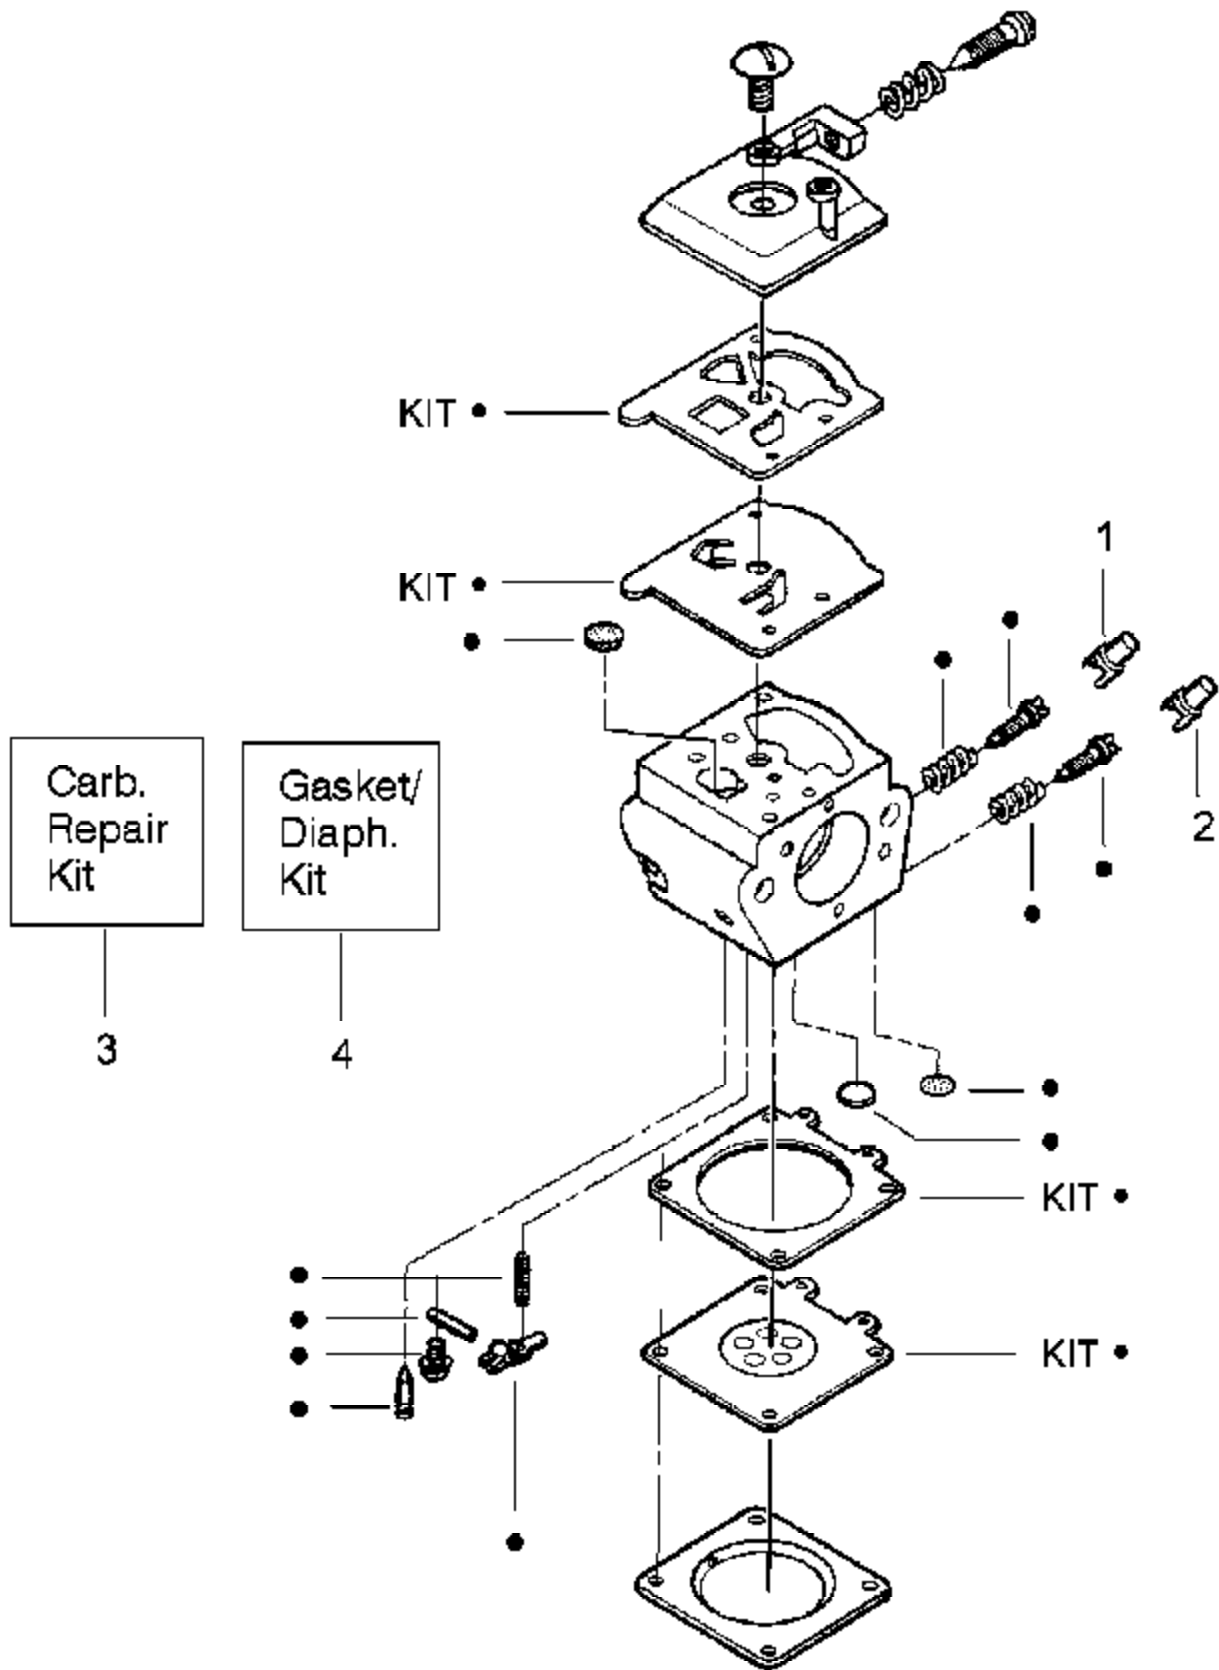

Carburetor Assembly - #530069722-WT391

Ref #	Part Number	Qty	Description
1	530038479		Limiter Cap High
2	530038478		Limiter Cap Low
3	530069826		Carburetor Repair Kit (DOT=Indicates Contents)
4	530069844		Gasket/Diaphragm Kit (KIT=Indicates Contents)
530069722	530069722		Carburetor Assembly - WT391

2250 Gas Saw Type 32 of 10
 Carburetor Assembly (WT391)

Kit - Carburetor Assembly No. 530071621 - WT-625

Note: No Repair kits are available for this carburetor, please order the complete assembly part number 530-071621 - WT-625