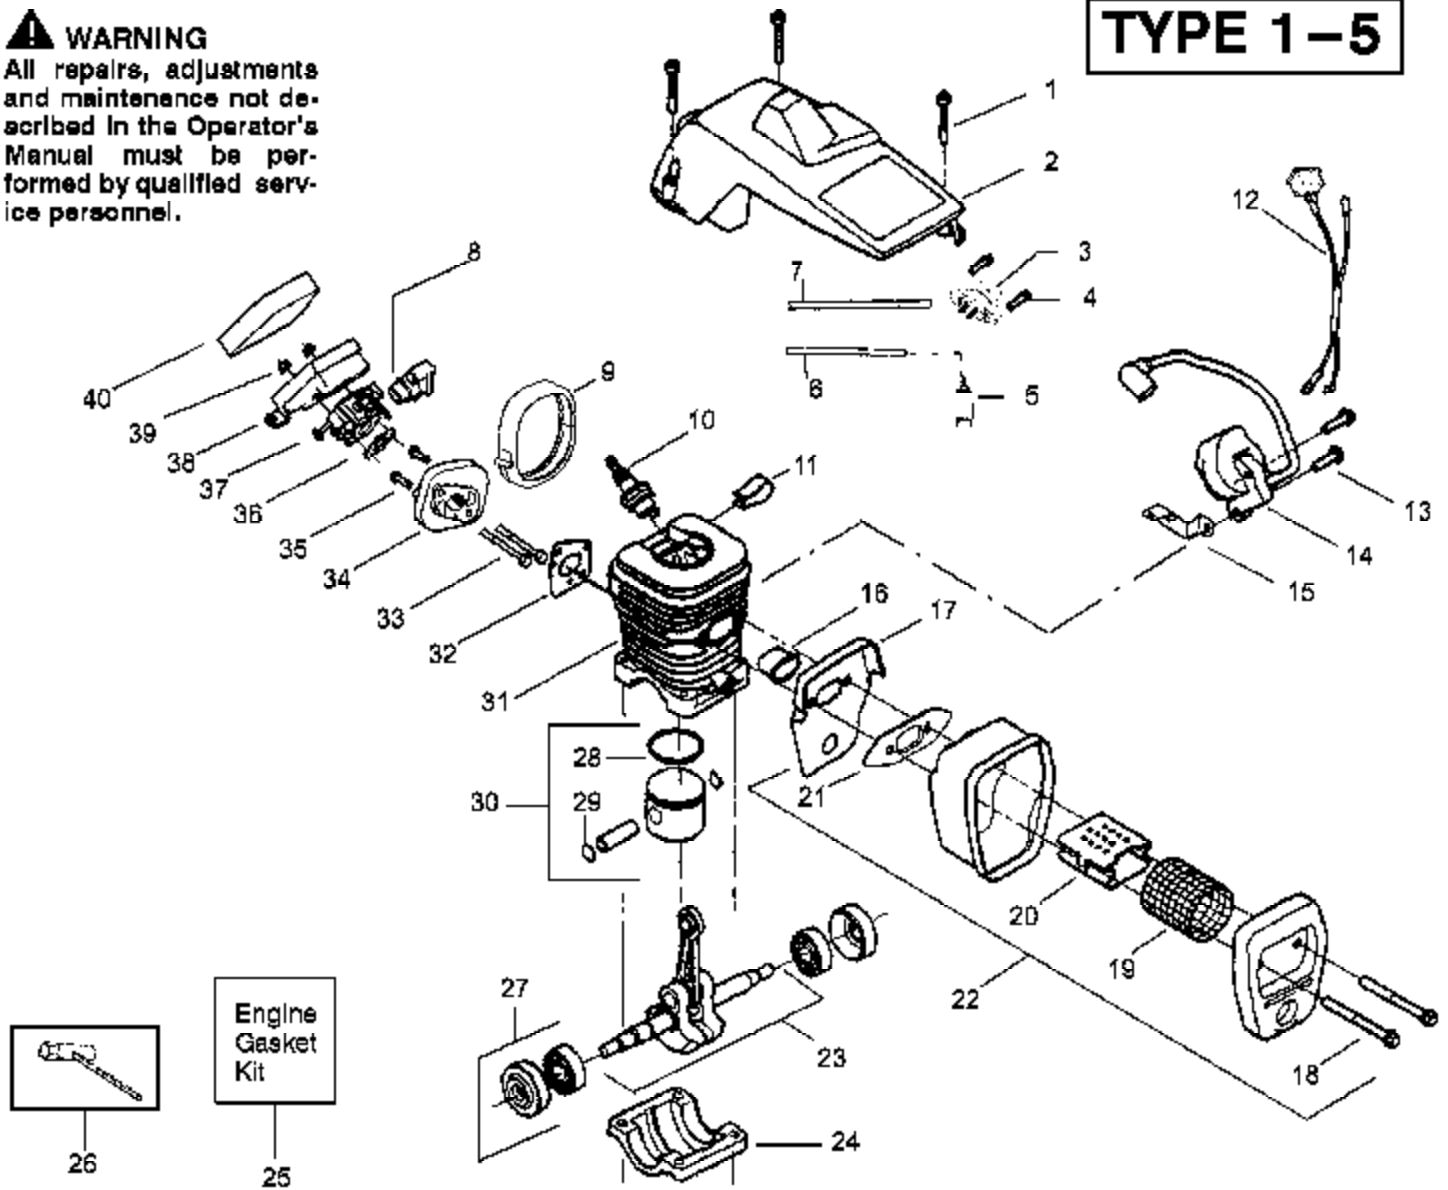

⚠ WARNING

All repairs, adjustments and maintenance not described in the Operator's Manual must be performed by qualified service personnel.

TYPE 1-5

Ref #	Part Number	Qty	Description
1	530016153		Screw
2	530053183		Shield-Cylinder
3	530047213		Assy-Air Purge
4	530015780		Screw
5	530095646		Assy-Fuel Pick-up
6	530069247		Kit-Line Purge/Carb. (Small Dia)
7	530069216		Kit-Line Purge/Tank (large line)
8	530035526		Grommet-Carb Adjust.
9			Seal-Carb Adapter See Service Reference
10	952030150		Spark Plug (RCJ-7Y)
11	530016136		Clip-High Tension Lead
12	530049117		Assy-Wire Harness (Includes switch)
13	530015814	2250 Gas Saw Type 39 of 10	Screw
14	530052277	Internal Power Unit Type 1-5	Module-Ignition
15	530047442		Strap-Ground
16	530037652		Insulator-Heat
17	530049870		Back Plate-Muffler
18	530016132		Screw
19	530036103		Screen-Spark
20	530037813		Diffuser-Muffler
21	530069608		Gasket-Muffler
22	530047207		Assy-Muffler (Incl. 17-21)
23	530038507		Assy-Crankshaft 2250
23	530047062		Assy-Crankshaft 2450/2550
24	530037935		Cap-Crankcase
25	530069608		Kit-Engine Gasket (Incl. 36,32,21)
26	530031163		Scrench
27	530056363		Assy-Seal & Bearing
28	530029805		Ring-Piston 2250
28	530038729		Ring-Piston 2450/2550
29	530015697		Retainer - Piston Pin
30	530069604		Kit-Piston - 2250 (Incl. 28-29)
30	530069605		Kit-Piston - 2450/2550 (Incl. 28-29)
31	530071252		Kit-Cylinder 2250
31	530069932		Kit-Cylinder 2450/2550
32	530069608		Gasket-Carb. Adapter
33	530016187		Screw
34	530069964		Kit-Carb. Adapter
35	530015810		Screw
36	530069608		Carb. Gasket
37	530069722		Kit-Carburetor (WT-391)
37	530071621		Kit-Carburetor (WT-625)
38	530047604		Housing-Air Filter
39	530016101		Nut
40	530037793		Air Filter - Foam
	530087722		Operator Manual Type 1,2,3,4 Not Shown
	530163693		Operator Manual Type 5 Not Shown
	530049246		Decal-Inst. Not Shown