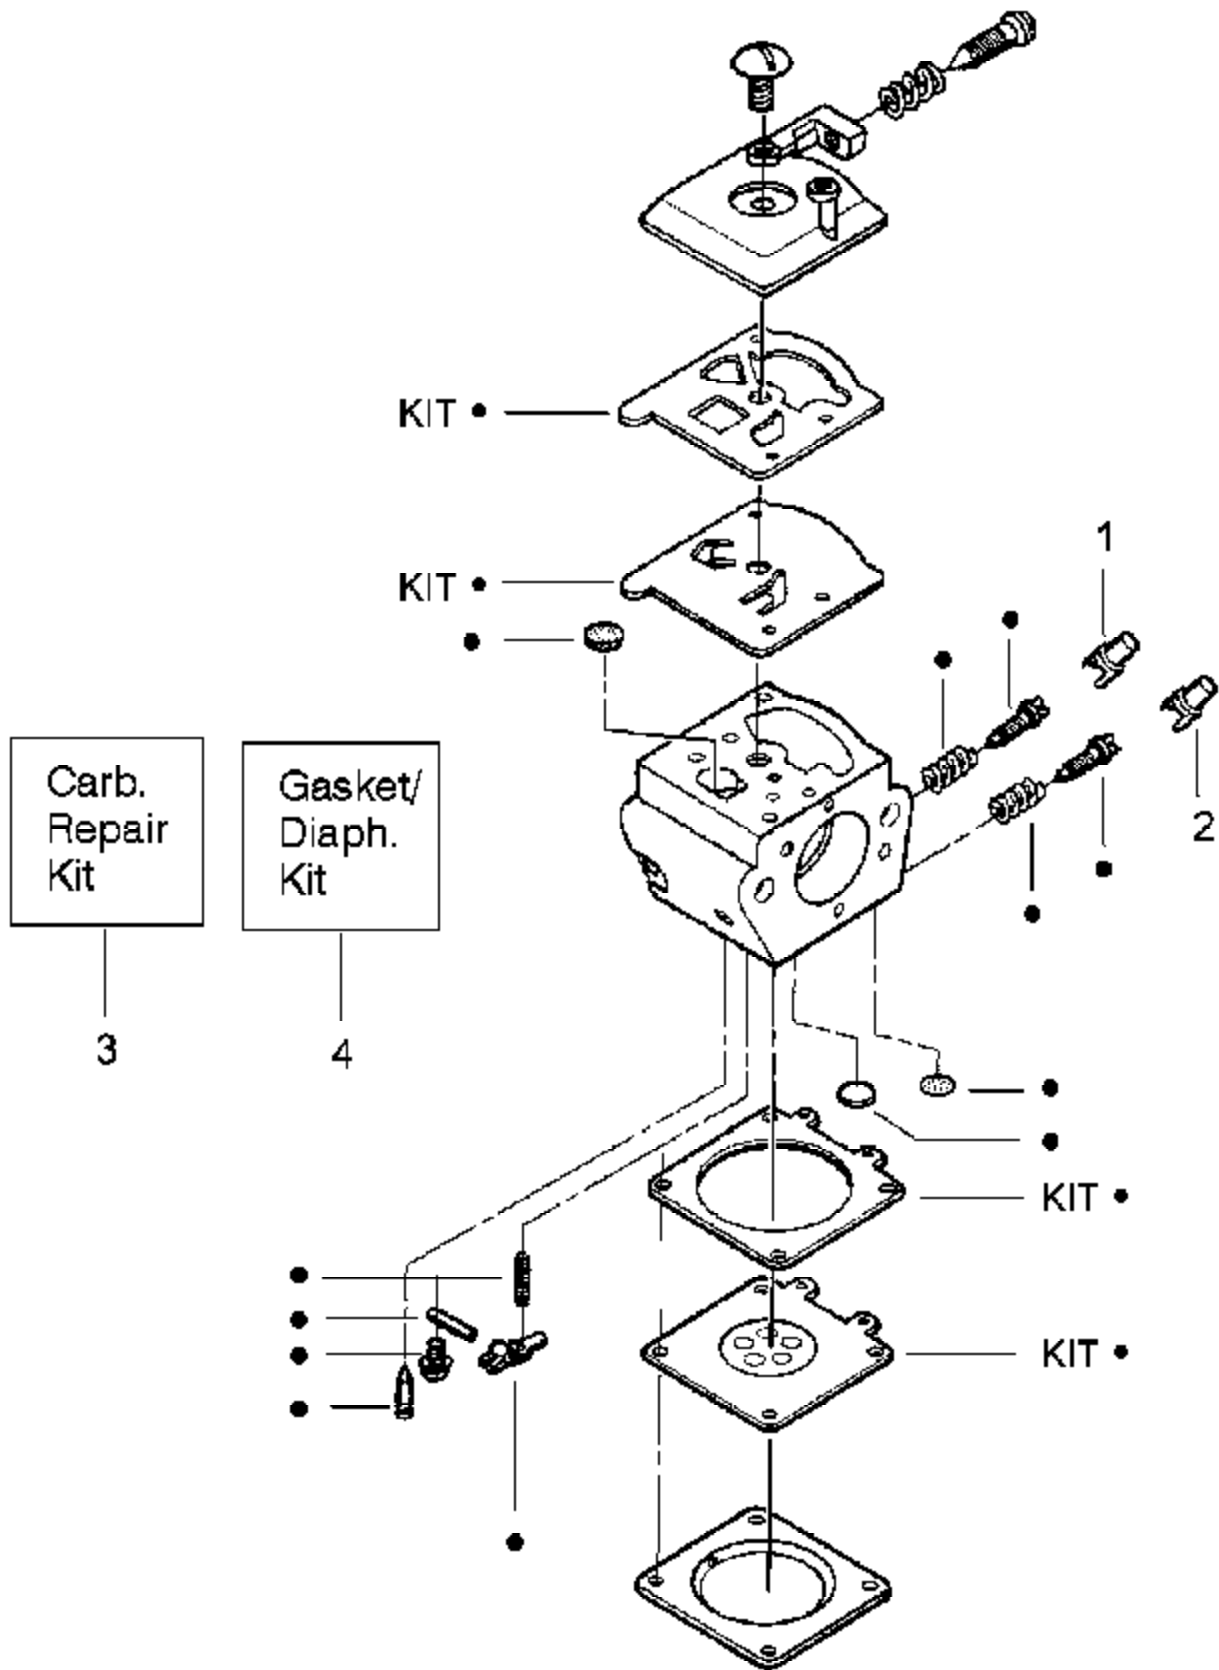

Carburetor Assembly - #530069722-WT391

Ref #	Part Number	Qty	Description
1	530038479		Limiter Cap High
2	530038478		Limiter Cap Low
3	530069826		Carburetor Repair Kit (DOT=Indicates Contents)
4	530069844		Gasket/Diaphragm Kit (KIT=Indicates Contents)
530069722	530069722		Carburetor Assembly - WT391

TYPE 1-4 ONLY

Ref #	Part Number	Qty	Description
1	530047963		Assy.-Isolator
2	530047608		Limiter Strap
3	530042082		Spring-Isolator
4	530015123		Washer
5	530015814		Screw
6	530036142		Sleeve-AV Spring
7	530047583		Front Handle
8	530016179		Screw
9	952044370		Bar-16"
	952044418		Bar-18"
10	952051211		Chain-16"
	952051338		Chain-18"
11	530014381	2250 Gas Saw Type 26 of 10	Kit-Spine Assy.
12	530015906	External Power Unit Type 1-5	Screw
13	530038238		Plate-Bar Mounting
14	530029850		Chain Catcher
15	530016132		Screw
16	530026119		Check Valve
17	530038264		Plug-Bronze Vent
18	530010846		Assy-Oil Cap
19	530023817		Spring-Starter Dog
20	530016080		Screw
21	530015892		Screw
22	530049334		Housing-Fan
23	530069232		Kit-Rope
24	530037485		Handle-Starter
25	530027531		Spring-Recoil
26	530037817		Pulley-Starter
27	530015920		Screw
28	530016134		Nut-Flywheel
29	530015127		Washer-Flywheel
30	530039209		Assy-Flywheel
31	530016133		Bolt-Bar
32	530047192		Assy-Fuel Cap
33	530015922		Nut-"U"-Type
34	530023877		Fitting-fuel line
35	530069216		Kit Fuel line (large)
36	530047631		Grommet-Cable
37	530047602		Cable-Throttle
38	530047581		Cover-Rear Handle
39	530015906		Screw
40	530015886		Screw
41	530036098		Throttle Lockout
42	530036097		Trigger-Throttle
43	530015875		Screw
44	530071385		Kit-Isolator (Upper)
45	530053274		Assy. Isolator lower
46	530047582		Handle Rear
47	530071259		Kit-Oil Pump (Incls. 48,49,50)
48	530037820		Gear-Worm Spring
49	530049477		Elbow-Oil Pickup
50	530019206		Block-Seal
51	530016064		Screw
52	530047663		Assy-Oil Pickup (Incl. 53-55)
53	530038373		Pickup-Oiler
54	530037821		Filter-Oil