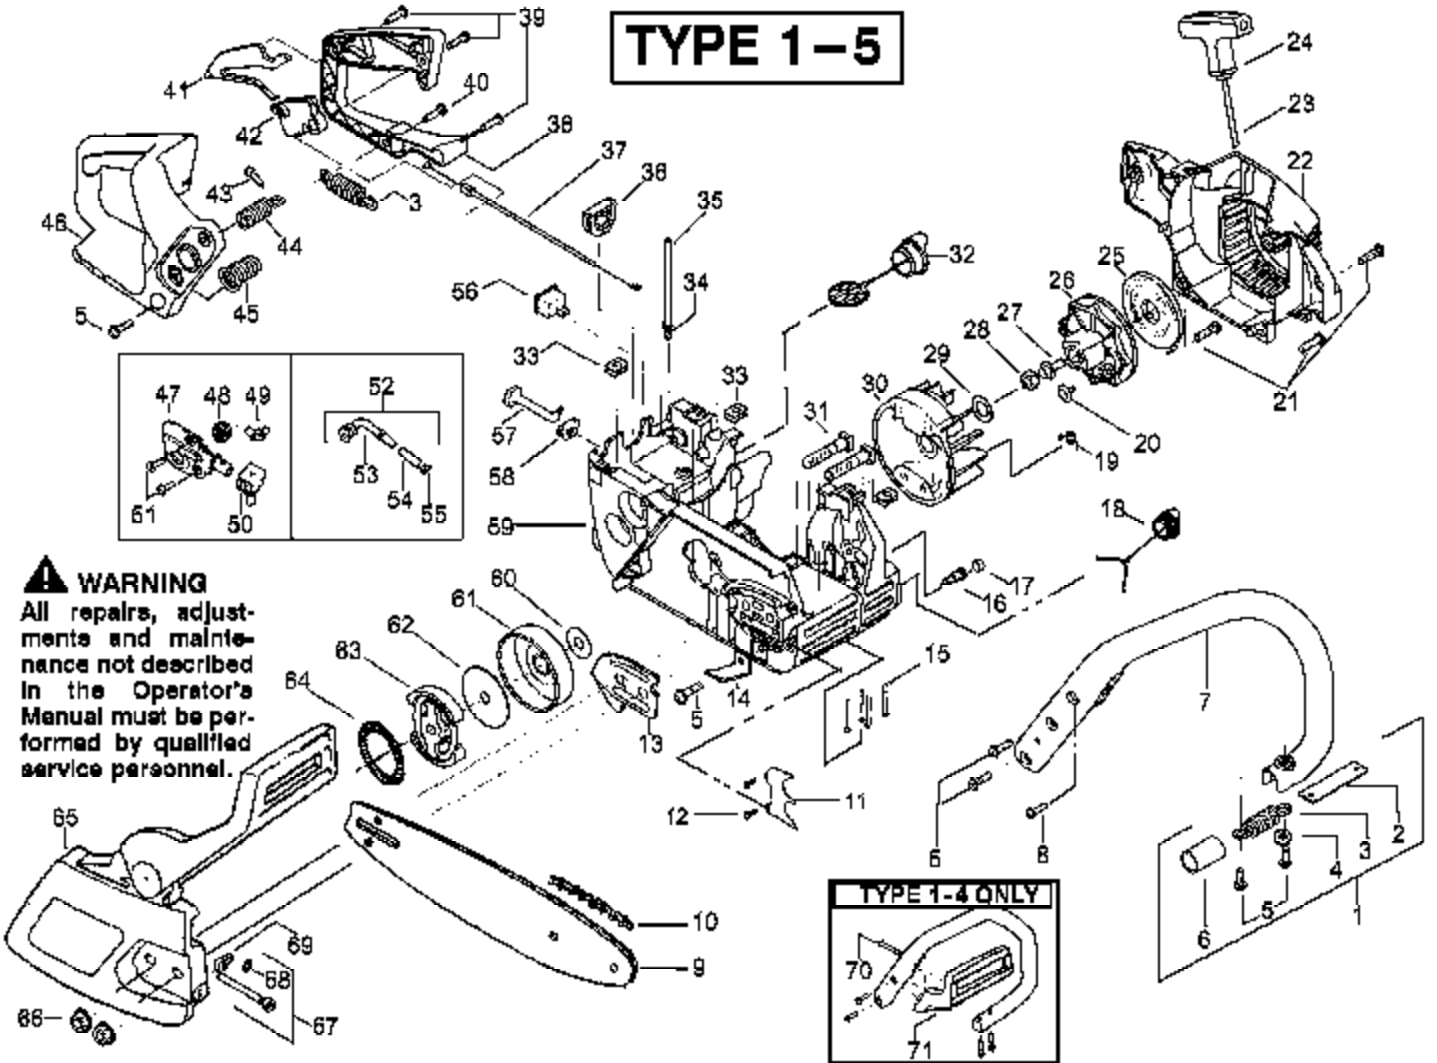

TYPE 1-5

WARNING
All repairs, adjustments and maintenance not described in the Operator's Manual must be performed by qualified service personnel.

TYPE 1-4 ONLY

Ref #	Part Number	Qty	Description
1	530047963		Assy.-Isolator
2	530047608		Limiter Strap
3	530042082		Spring-Isolator
4	530015123		Washer
5	530015814		Screw
6	530036142		Sleeve-AV Spring
7	530047583		Front Handle
8	530016179		Screw
9	952044370		Bar-16"
	952044418		Bar-18"
10	952051211		Chain-16"
	952051338		Chain-18"
11	530014381	2250 Gas Saw Type 26 of 10	Kit-Spine Assy.
12	530015906	External Power Unit Type 1-5	Screw
13	530038238		Plate-Bar Mounting
14	530029850		Chain Catcher
15	530016132		Screw
16	530026119		Check Valve
17	530038264		Plug-Bronze Vent
18	530010846		Assy-Oil Cap
19	530023817		Spring-Starter Dog
20	530016080		Screw
21	530015892		Screw
22	530049334		Housing-Fan
23	530069232		Kit-Rope
24	530037485		Handle-Starter
25	530027531		Spring-Recoil
26	530037817		Pulley-Starter
27	530015920		Screw
28	530016134		Nut-Flywheel
29	530015127		Washer-Flywheel
30	530039209		Assy-Flywheel
31	530016133		Bolt-Bar
32	530047192		Assy-Fuel Cap
33	530015922		Nut-"U"-Type
34	530023877		Fitting-fuel line
35	530069216		Kit Fuel line (large)
36	530047631		Grommet-Cable
37	530047602		Cable-Throttle
38	530047581		Cover-Rear Handle
39	530015906		Screw
40	530015886		Screw
41	530036098		Throttle Lockout
42	530036097		Trigger-Throttle
43	530015875		Screw
44	530071385		Kit-Isolator (Upper)
45	530053274		Assy. Isolator lower
46	530047582		Handle Rear
47	530071259		Kit-Oil Pump (Incls. 48,49,50)
48	530037820		Gear-Worm Spring
49	530049477		Elbow-Oil Pickup
50	530019206		Block-Seal
51	530016064		Screw
52	530047663		Assy-Oil Pickup (Incl. 53-55)
53	530038373		Pickup-Oiler
54	530037821		Filter-Oil