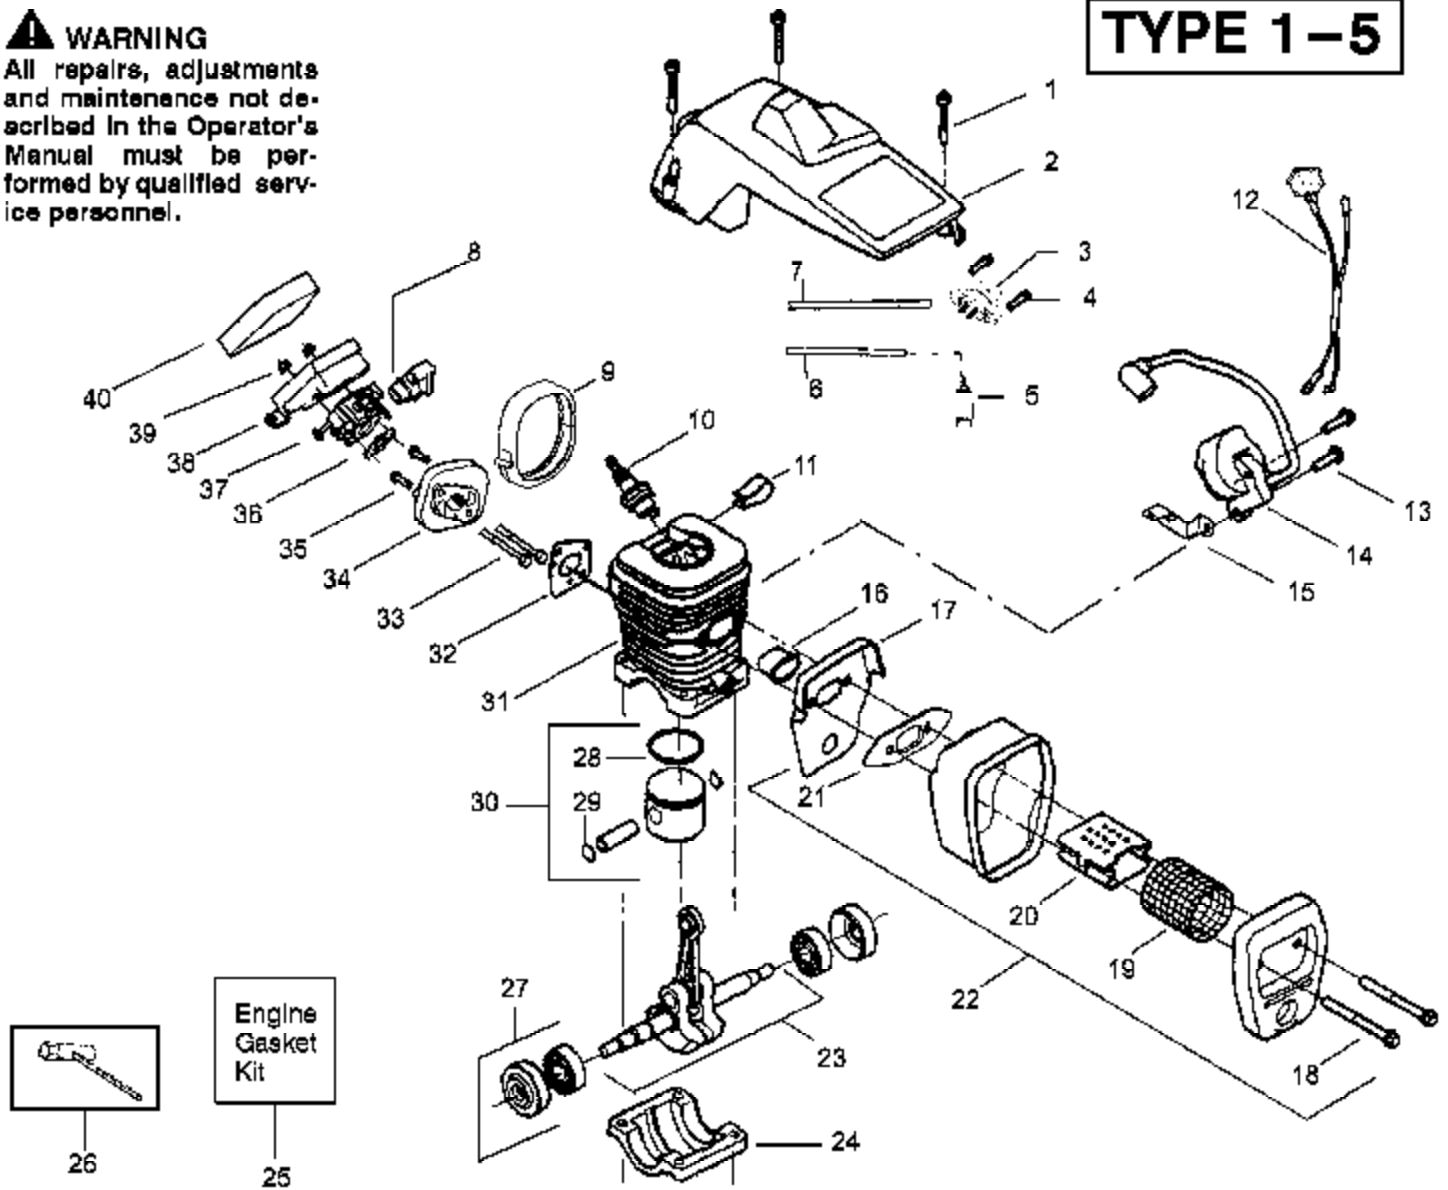

⚠ WARNING

All repairs, adjustments and maintenance not described in the Operator's Manual must be performed by qualified service personnel.

TYPE 1-5

Ref #	Part Number	Qty	Description
1	530016153		Screw
2	530053183		Shield-Cylinder
3	530047213		Assy-Air Purge
4	530015780		Screw
5	530095646		Assy-Fuel Pick-up
6	530069247		Kit-Line Purge/Carb. (Small Dia)
7	530069216		Kit-Line Purge/Tank (large line)
8	530035526		Grommet-Carb Adjust.
9			Seal-Carb Adapter See Service Reference
10	952030150		Spark Plug (RCJ-7Y)
11	530016136		Clip-High Tension Lead
12	530049117		Assy-Wire Harness (Includes switch)
13	530015814	2250 Gas Saw Type 29 of 10	Screw
14	530052277	Internal Power Unit Type 1-5	Module-Ignition
15	530047442		Strap-Ground
16	530037652		Insulator-Heat
17	530049870		Back Plate-Muffler
18	530016132		Screw
19	530036103		Screen-Spark
20	530037813		Diffuser-Muffler
21	530069608		Gasket-Muffler
22	530047207		Assy-Muffler (Incl. 17-21)
23	530038507		Assy-Crankshaft 2250
23	530047062		Assy-Crankshaft 2450/2550
24	530037935		Cap-Crankcase
25	530069608		Kit-Engine Gasket (Incl. 36,32,21)
26	530031163		Scrench
27	530056363		Assy-Seal & Bearing
28	530029805		Ring-Piston 2250
28	530038729		Ring-Piston 2450/2550
29	530015697		Retainer - Piston Pin
30	530069604		Kit-Piston - 2250 (Incl. 28-29)
30	530069605		Kit-Piston - 2450/2550 (Incl. 28-29)
31	530071252		Kit-Cylinder 2250
31	530069932		Kit-Cylinder 2450/2550
32	530069608		Gasket-Carb. Adapter
33	530016187		Screw
34	530069964		Kit-Carb. Adapter
35	530015810		Screw
36	530069608		Carb. Gasket
37	530069722		Kit-Carburetor (WT-391)
37	530071621		Kit-Carburetor (WT-625)
38	530047604		Housing-Air Filter
39	530016101		Nut
40	530037793		Air Filter - Foam
	530087722		Operator Manual Type 1,2,3,4 Not Shown
	530163693		Operator Manual Type 5 Not Shown
	530049246		Decal-Inst. Not Shown