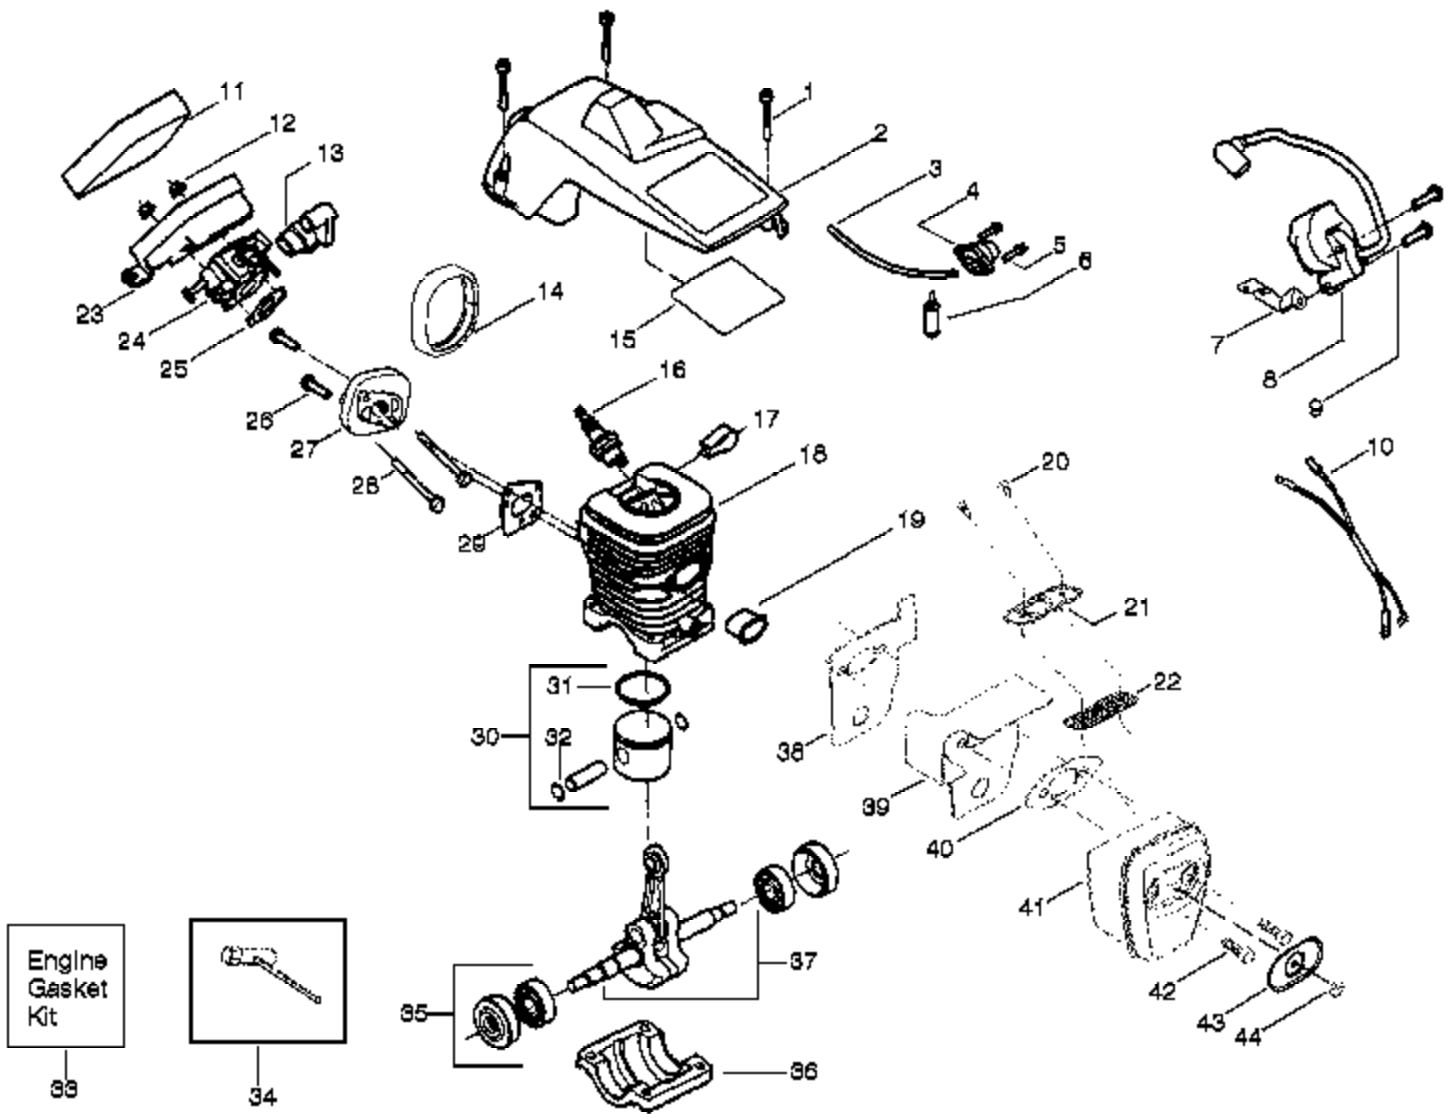

Ref #	Part Number	Qty	Description
1	530016153		Screw
2	530055639		Assy-Cylinder Shield (Includes #15)
3	530069247		Kit-Fuel Line (Small)
4	530047213		Assy-Air Purge
5	530015780		Screw
6	530095646		Assy-Fuel Pick-up
7	530047442		Strap-Ground
8	530039198		Ignition Module
9	530015814		Screw
10	530052296		Assy-Wire Harness
11	530037793		Foam-Air Filter
12	530016101		Nut
13	530035526		2175LE Gas Saw Page 6 of 8 Grommet-Carb Adjust
14	530054144		Engine Assembly Seal-Carb Adapter
15	530055698		Reflector-Heat
16	952030150		Spark Plug (RCJ-7Y)
17	530016136		Clip-High Tension Lead
18	530071412		Kit-Cylinder
19	530037652		Insulator-Heat
20	530016351		Screw-Outlet cover
21	530055759		Cover-Outlet
22	530071413		Kit-Spark Arrestor (Incl. 20,21)
23	530037804		Air Filter Housing
24	530071410		Kit-Carburetor (WT-600)
24	530071622		Kit-Carburetor (WT-637)
25	530069608		Gasket-Carb.
26	530016386		Screw
27	530049700		Carb. Adapter
28	530016187		Screw
29	530069608		Gasket-Carb Adaptor
30	530071408		Kit-Piston (Incl. 31 & 32)
31	530038729		Ring-Piston
32	530015697		Retainer-Piston Pin
33	530069608		Kit-Engine Gasket (Incl. 25, 29 & 40)
34	530031163		Bar Wrench
35	530056363		Assy-Seal & Bearing
36	530037935		Cap-Crankcase
37	530047062		Assy-Crankshaft
38	530054885		Backplate
39	530054880		Guide-Outlet
40	530069608		Gasket-Muffler
41	530054886		Assy-Muffler (Incl. 38-40,42)
42	530016338		Bolt-Muffler
43	530055586		Cover-Bolt
44	530016359		Nut-Brass
	530163676		Operator Manual Not Shown