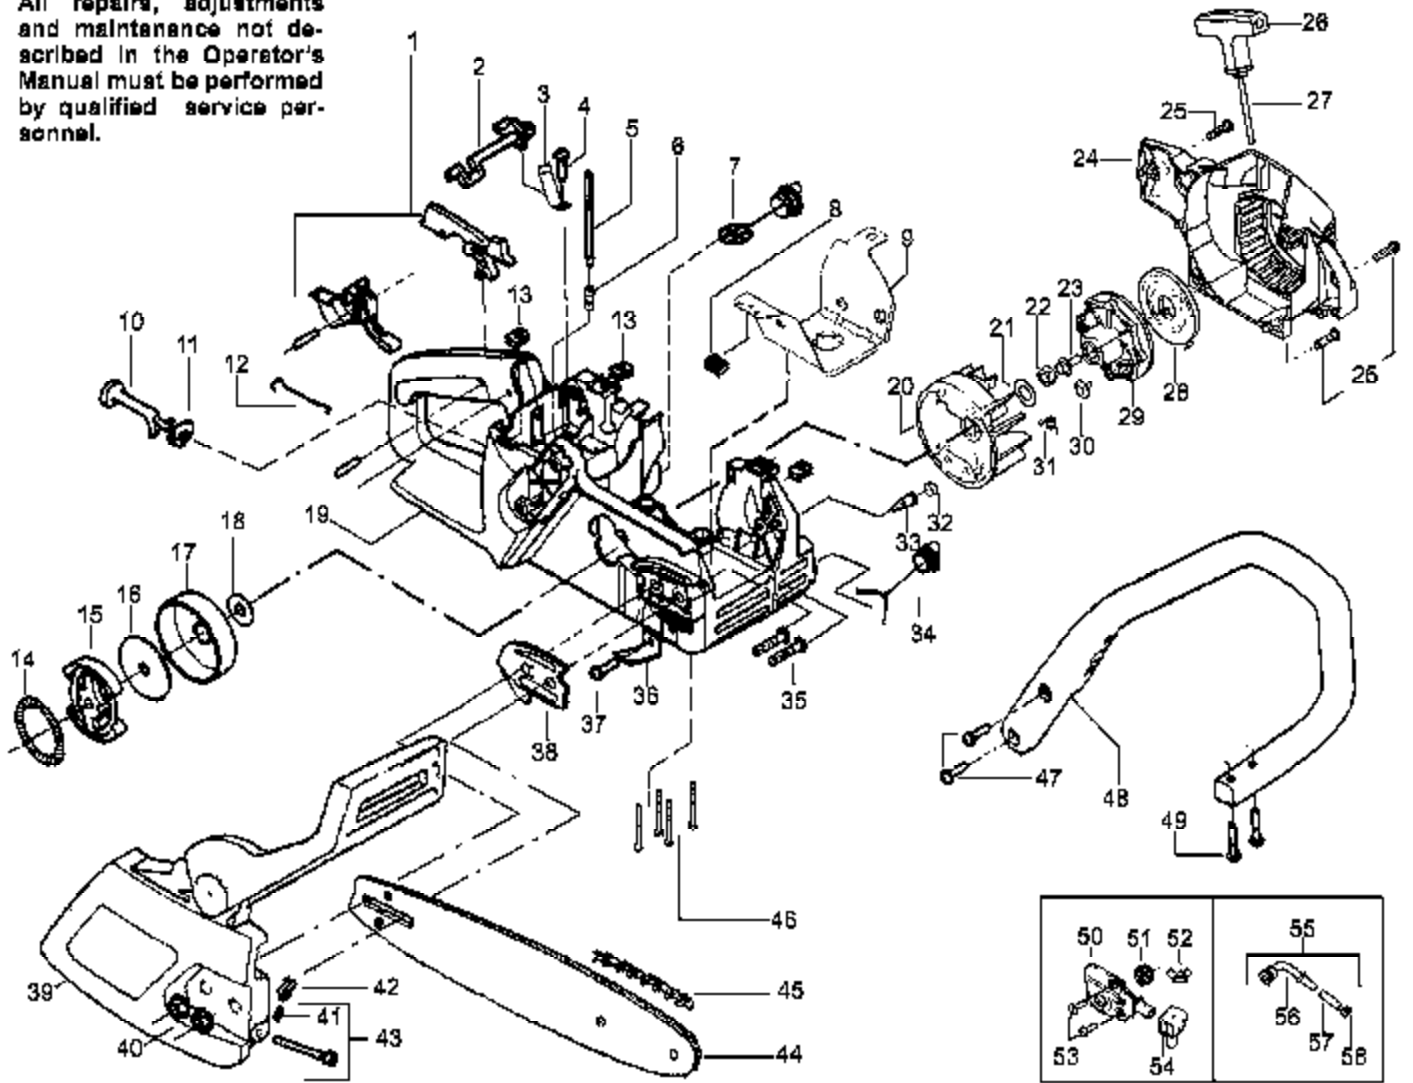

⚠ WARNING

All repairs, adjustments and maintenance not described in the Operator's Manual must be performed by qualified service personnel.

Ref #	Part Number	Qty	Description
1	530071305		Trigger & Lockout Kit (Includes Pin)
2	530038227		Switch Lever
3	530016149		Switch Spring
4	530015775		Screw
5	530069216		Fuel Line Kit (Large)
6	530023877		Fitting -Fuel line
7	530047192		Fuel Cap Ass'y.
8	530055322		Clip -"U"
9	530055183		Shield -Heat
10	530047989		Lever-Choke
11	530038406		Grommet-Choke lever
12	530037809		Wire-Throttle
13	530015922	2175LE Gas Saw Page 8 of 9	Nut-Speed
14	530094188	Handle, Chassis & Bar Ass'y	Spring-Clutch
15	530014949		Assy.-Clutch (Incl. 14)
16	530015611		Washer-Clutch
17	530047061		Drum Assy. W/brg.
18	530015907		Washer -Thrust
19	530069822		Kit -Chassis Assy.
20	530039209		Flywheel Ass'y.
21	530015127		Washer-Flywheel
22	530016134		Nut-Flywheel
23	530015920		Screw
24	530049337		Fan Housing
25	530015892		Screw
26	530037485		Starter Handle
27	530069232		Rope Kit
28	530027531		Starter Spring
29	530037817		Starter Pulley
30	530016080		Screw
31	530023817		Spring -Starter Dog
32	530038264		Plug -Bronze Vent
33	530026119		Check Valve
34	530010846		Oil Cap Ass'y.
35	530016133		Bolt -Bar
36	530029850		Chain Catcher
37	530015814		Screw
38	530038238		Plate-Bar Mounting
39	530054740		Assy.-Chain Brake
40	530015917		Nut-Bar Mounting
41	530038593		Retainer-Bar Adjust
42	530015826		Pin-Bar Adjust
43	530069611		Kit-Bar Adjust (Incl 41,42)
44	952044418		Bar-18"
45	952051338		Chain-18"
46	530016132		Screw
47	530015814		Screw
48	530056798		Front Handle
49	530015940		Screw
50	530071259		Kit-Oil Pump (Incl 50,51,52,54)
51	530037820		Gear-Worm Spring
52	530049477		Elbow-Oil Pickup
53	530016064		Screw
54	530019206		Seal Block
55	530047663		Oil-Pickup Ass'y. (Incl. 56, 57 & 58)
56	530038373		Oiler Pickup