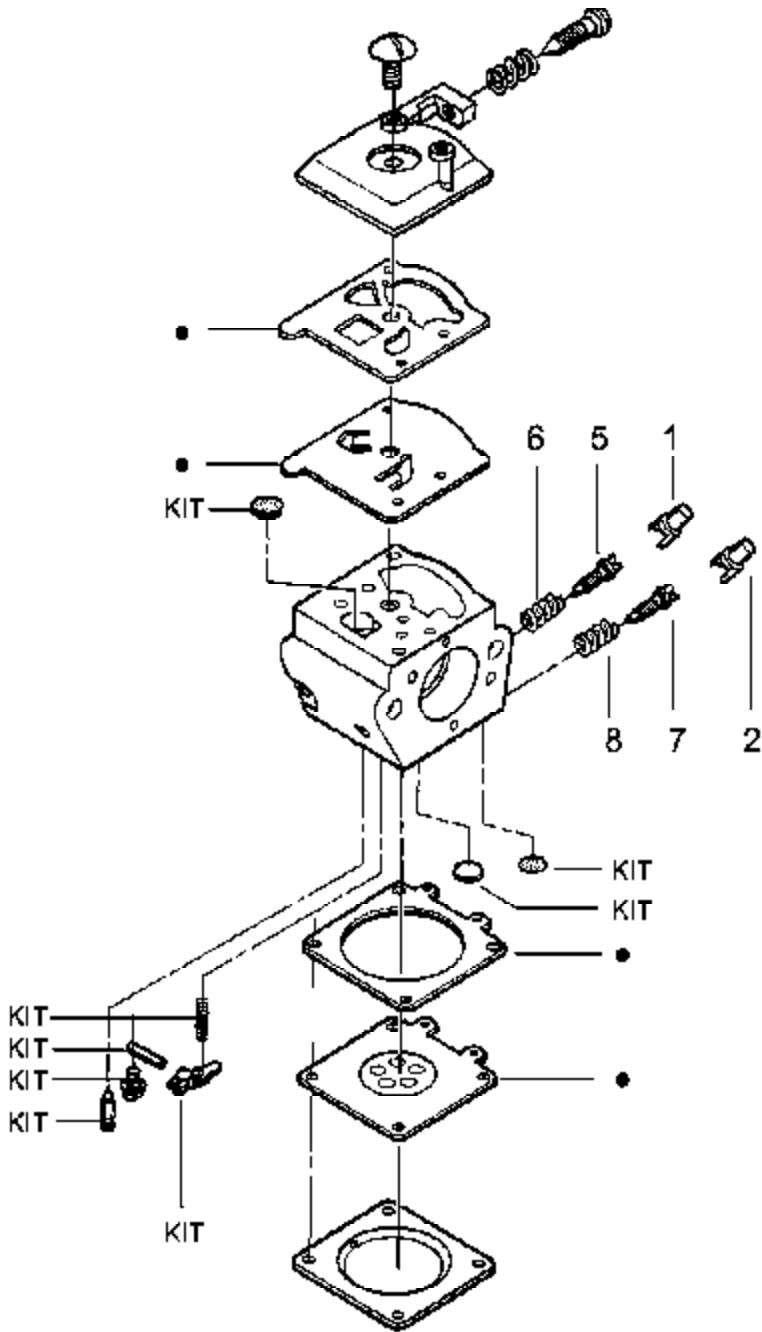

# Carburetor Assembly – WT324 – #530069703

Carb.  
Repair  
Kit

3

Gasket/  
Dia.  
Kit

4

Ref #	Part Number	Qty	Description
1	530038479		Limiter Cap High (brown)
2	530038478		Limiter Cap Low (tan)
3	530069826		Carburetor Repair Kit (KIT= Indicates Contents)
4	530069844		Gasket Diaphragm Kit (DOT= Indicates Contents)
5	530035383		Needle Low Speed
6	530035293		Needle Spring Low Speed
7	530035384		Needle High Speed
8	530035295		Needle Spring High Speed
530069703	530069703		Carburetor Assembly (WT324)