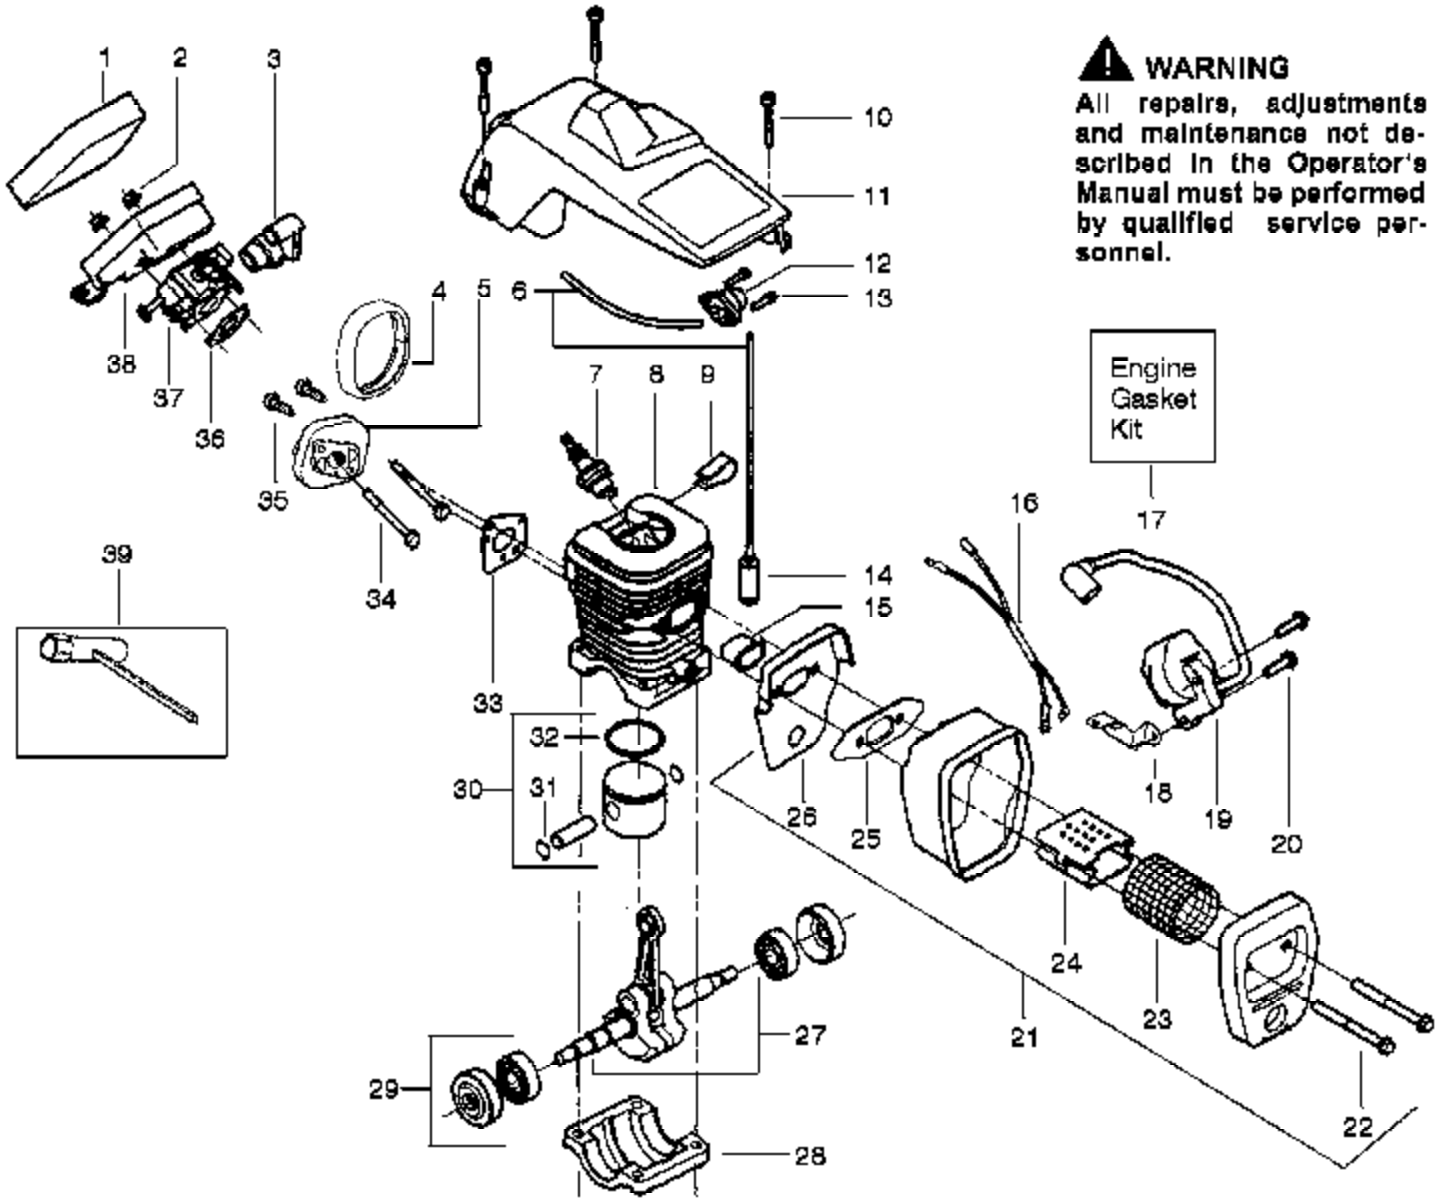

TYPE 6

⚠ WARNING

All repairs, adjustments and maintenance not described in the Operator's Manual must be performed by qualified service personnel.

Engine Gasket Kit

Ref #	Part Number	Qty	Description
1	530037793		Foam Air Filter
2	530016101		Nut
3	530035526		Grommet Carb Adjust
4			Seal Carb Adapter See "Service Reference"
5	530049700		Carb. Adapter
6	530069247		Fuel Line Kit (Small)
7	952030150		Spark Plug (RCJ-7Y)
8	530071412		Kit Cylinder
9	530016136		Clip High Tension Lead
10	530016153		Screw
11	530071310		Cylinder Shield 2050,2150
11	530049227		Cylinder Shield 2175,2375
12	530047213	2175 Gas Saw Type 6 of 10	Air Purge Assy.
13	530015780	Enging Assembly Type 6	Screw
14	530095646		Fuel Pickup Ass'y.
15	530037652		Heat Insulator
16	530052296		Assy. Wire Harness
17	530069608		Kit Engine Gasket (Incl. 25, 33 & 36)
18	530047442		Strap Ground
19	530039198		Module Ignition
20	530015814		Screw
21	530047207		Assy Muffler (Incl. 22, 26)
22	530016132		Screw
23	530036103		Screen Spark
24	530037813		Diffuser Muffler
25	530069608		Gasket Muffler
26	530049870		Backplate Muffler
27	530047062		Assy. Crankshaft
28	530037935		Cap Crankcase
29	530056363		Assy. Seal & Bearing
30	530071408		Kit Piston (Incl. 31 & 32)
31	530015697		Retainer Piston Pin
32	530038729		Ring Piston
33	530069608		Gasket Carb. Adapter
34	530016187		Screw
35	530016386		Screw
36	530069608		Gasket Carburetor
37	530071620		Kit Carburetor (WT-624)
38	530037804		Housing Air Filter
39	530031163		Wrench Bar
	530163675		Operator Manual Type 6 Not Shown
	530057757		Operator Manual Decal Instruction Not Shown