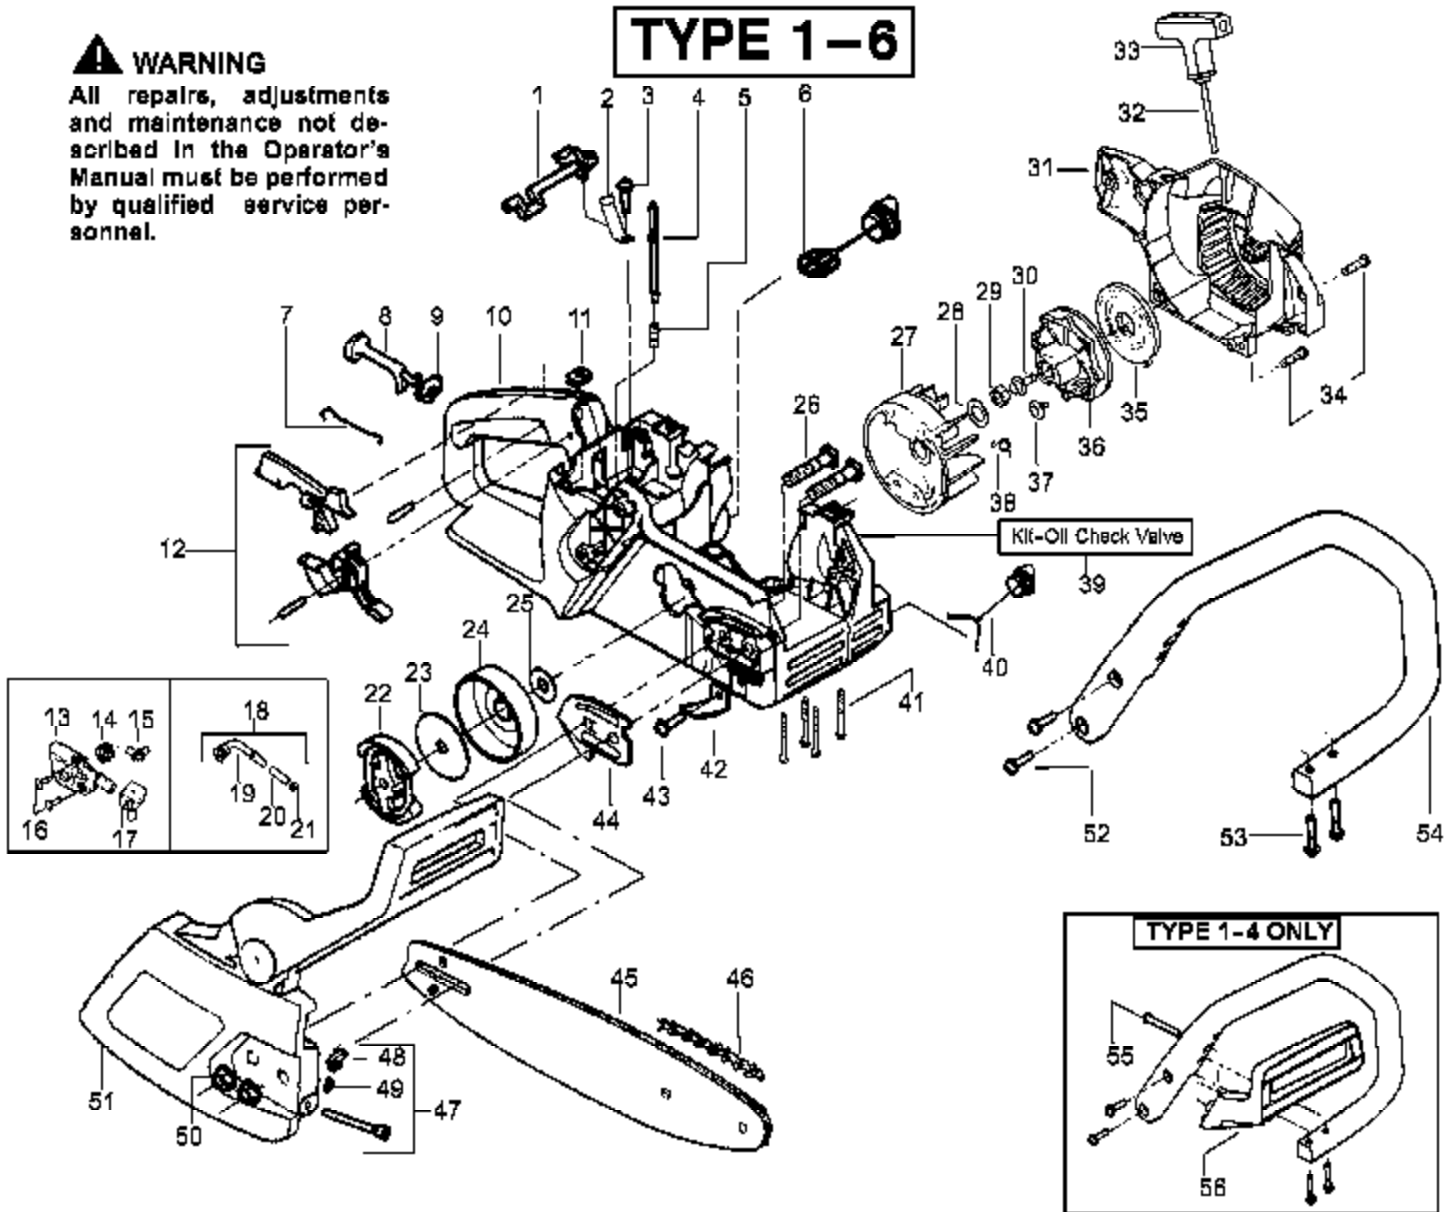

**⚠ WARNING**

All repairs, adjustments and maintenance not described in the Operator's Manual must be performed by qualified service personnel.

**TYPE 1-6**

Ref #	Part Number	Qty	Description
1	530038227		Lever-Switch (Incl. Pin)
2	530016149		Spring-Switch
3	530015775		Screw
4	530069216		Kit-Fuel Line (Large)
5	530023877		Fitting
6	530047192		Assy-Fuel Cap
7	530037809		Wire-Throttle
8	530047989		Lever-Choke
9	530038406		Grommet-Choke Knob
10	530069822		Assy-Chassis
11	530015922		Nut-Speed
12	530071305		Kit-Trigger & Lockout
13	530071259	2175 Gas Saw 210668 of 10	Kit-Oil Pump (incl 14,15,17)
14	530037820	Handle, Chassis & Bar Assy	Gear-Worm Spring
15	530049477		Elbow-Oil Pickup
16	530016064		Screw
17	530019206		Seal Block
18	530047663		Assy-Oil-Pickup (Incl. 19, 20 & 21)
19	530038373		Pickup-Oiler
20	530037821		Filter-Oil
21	530030189		Plug-Oil Filter
22	530014949		Assy. - Clutch
23	530015611		Washer-Clutch
24	530047061		Assy-Drum W/brg.
25	530015907		Washer - Thrust
26	530016133		Bolt-Bar Mounting
27	530039209		Assy-Flywheel
28	530015127		Washer-Flywheel
29	530016134		Nut-Flywheel
30	530015920		Screw
31	530049334		Housing-Fan 2050,2150
31	530049337		Housing-Fan 2175,2375
32	530069232		Kit-Rope
33	530037485		Handle-Starter
34	530015892		Screw
35	530027531		Spring-Starter
36	530037817		Pulley-Starter
37	530016080		Screw
38	530023817		Spring - Starter Dog
39	530071666		Kit-Oil Check Valve
40	530010846		Assy-Oil Cap
41	530016132		Screw
42	530029850		Chain Catcher
43	530015814		Screw
44	530038238		Plate-Bar Mounting
45	952044368		Bar 14"
	952044370		Bar-16"
	952044418		Bar-18"
46	952051209		Chain-14"
	952051211		Chain-16"
	952051338		Chain-18"
47	530069611		Kit-Bar Adjust (incl.49,50)
48	530015826		Pin-Bar Adjust
49	530038593		Retainer-Bar Adjust
50	530015917		Nut-Bar Mounting
51	530054735		Assy-Chain Brake 2050,2150