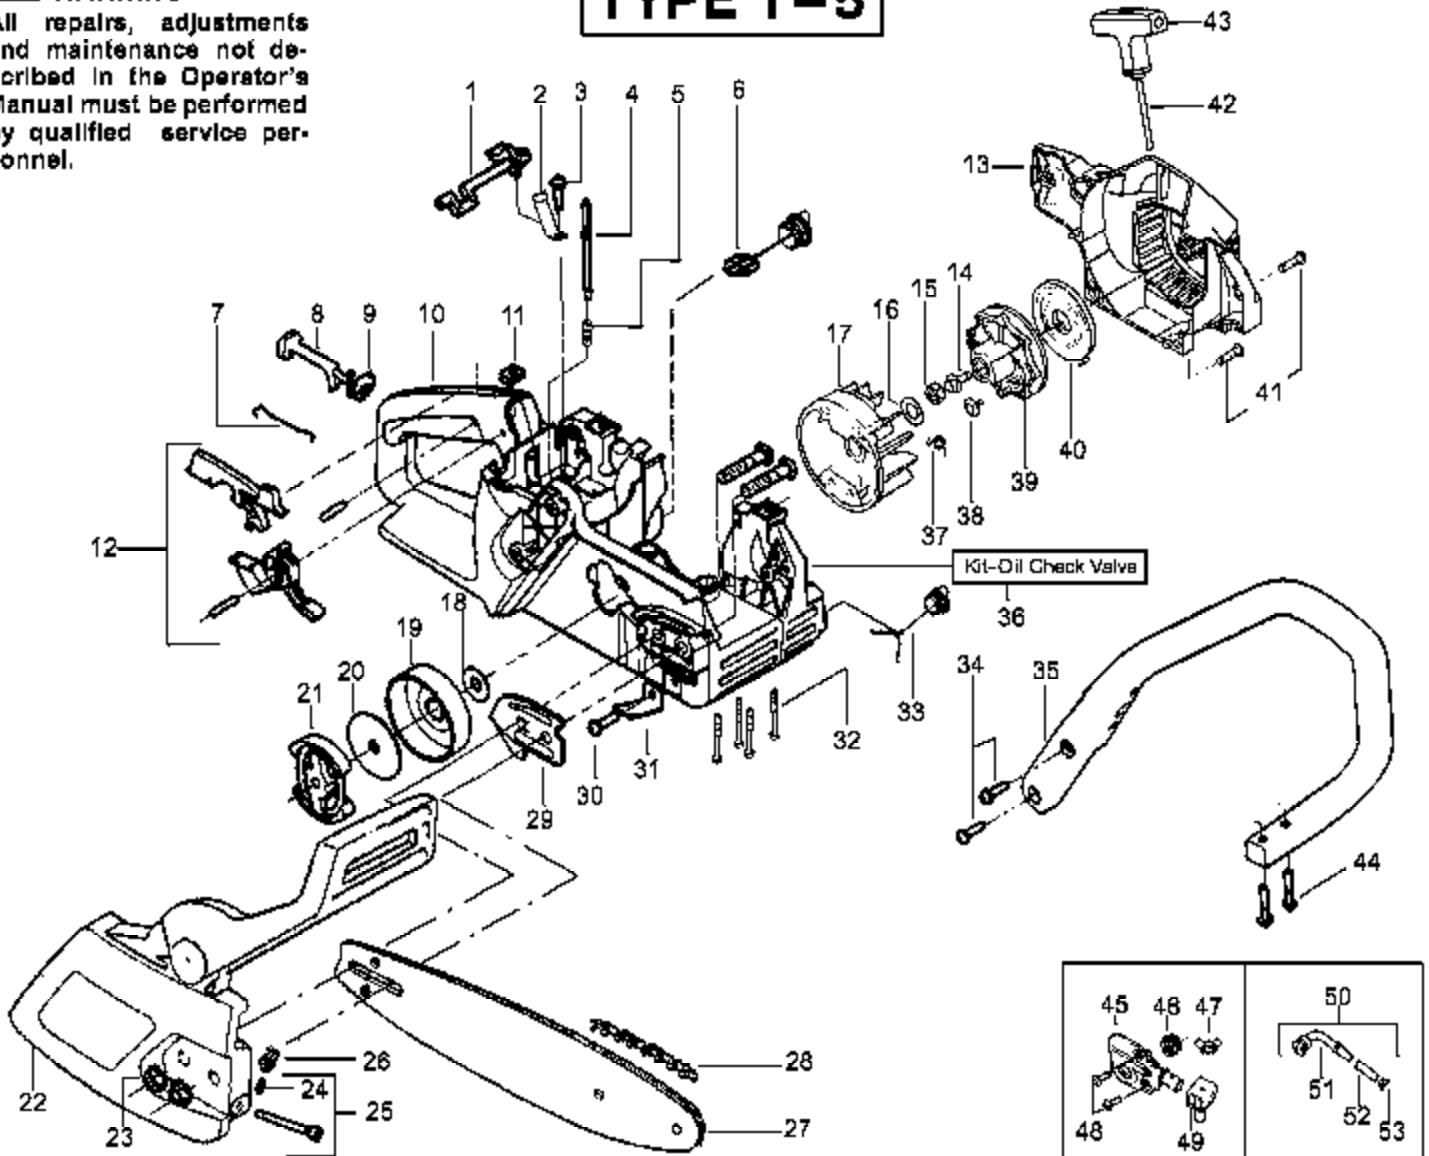

⚠ WARNING

All repairs, adjustments and maintenance not described in the Operator's Manual must be performed by qualified service personnel.

TYPE 1-5

Ref #	Part Number	Qty	Description
1	530038227		Lever-Switch (Includes Pin)
2	530016149		Spring-Switch
3	530015775		Screw
4	530069216		Kit-Fuel Line (Large)
5	530023877		Fitting
6	530047192		Assy-Fuel Cap
7	530037809		Wire-Throttle
8	530047989		Lever-Choke
9	530038406		Grommet-Choke Knob
10	530055588		Assy-Chassis
11	530015922		Nut-Speed
12	530071305		Kit-Trigger & Lockout
13	530054175	2155 Poulan P18 Gas Saw	Housing Pan
14	530015920	Handle, Chassis & Bar Asse	Screw
15	530016134		Nut-Flywheel
16	530015127		Washer-Flywheel
17	530039209		Assy-Flywheel
18	530015907		Washer - Thrust
19	530047061		Assy-Drum W/brg.
20	530015611		Washer-Clutch
21	530014949		Assy. - Clutch
22	530054736		Assy-Chain Brake
23	530015917		Nut-Bar Mounting
24	530038593		Retainer-Bar Adjust
25	530069611		Kit-Bar Adjust (Incl. 24, 26)
26	530015826		Pin-Bar Adjust
27	952044418		Bar 18"
28	952051338		Chain 18"
29	530038238		Plate-Bar Mounting
30	530015814		Screw
31	530029850		Chain Catcher
32	530016132		Screw
33	530010846		Assy-Oil Cap
34	530015814		Screw
35	530056798		Handle-Front
36	530071666		Kit-Oil Check Valve
37	530023817		Spring - Starter Dog
38	530016080		Screw
39	530037817		Pulley-Starter
40	530027531		Spring-Starter
41	530015892		Screw.
42	530069232		Kit-Rope
43	530037485		Handle-Starter
44	530015940		Screw
45	530071259		Kit-Oil Pump (Incl 46, 47, 49)
46	530037820		Gear-Worm Spring
47	530049477		Elbow-Oil Pickup
48	530016064		Screw
49	530019206		Seal Block
50	530047663		Assy-Oil-Pickup (Incl. 51-53)
51	530038373		Pickup-Oiler
52	530037821		Filter-Oil
53	530030189		Plug-Oil Filter