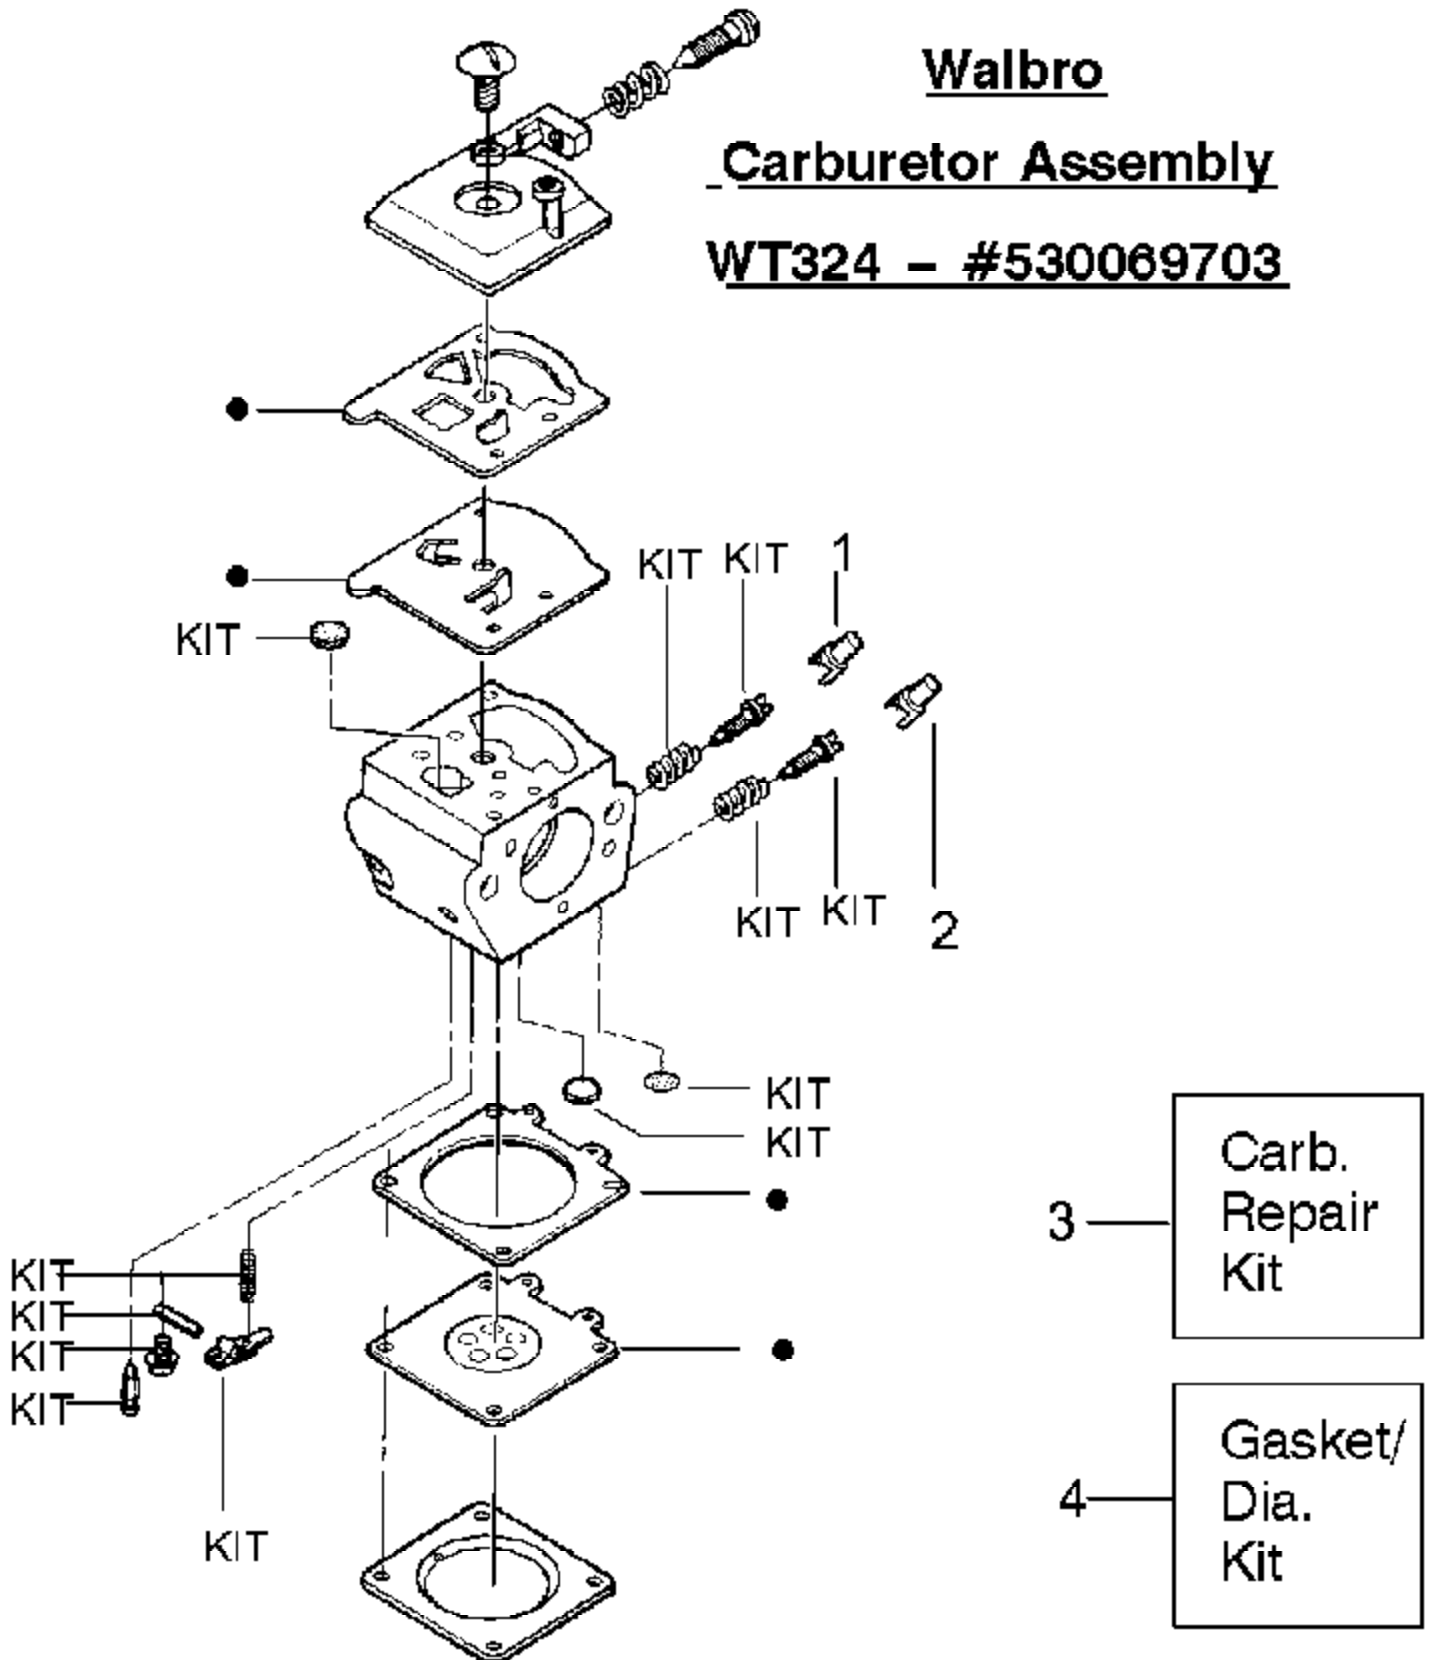

Walbro

Carburetor Assembly

WT324 - #530069703

Ref #	Part Number	Qty	Description
1	530038479		Limiter Cap High (brown)
2	530038478		Limiter Cap Low (tan)
3	530069826		Carburetor Repair Kit Walbro (WT324) (KIT = Indicates Contents)
4	530069844		Gasket Diaphragm Kit Walbro (WT324) (DOT = Indicates Contents)
530069703	530069703		Carburetor Assembly (Walbro WT324)

2155 Poulan Plus Gas Saw
 Carburetor Assembly (Walbro

Ref #	Part Number	Qty	Description
1	530038479		Limiter Cap High (brown)
2	530038478		Limiter Cap Low (tan)
3	530071352		Carburetor Repair Kit Zama (C1Q-W8) (KIT = Indicates Contents); If replacing the complete Zama Carburetor, it is not serviceable; you will need to order #530069703 Walbro Carburetor Assy.
4	530035270		Gasket Diaphragm Kit Zama (C1Q-W8) (DOT = Indicates Contents); The contents of the 530-035270 Gasket/Diaphragm kit are included in the 530071352 Carb. Repair kit.

2155 Poulan Plus Gas Saw
 Carburetor Assembly (Zama)

Kit - Carburetor Assembly No. 530071618 - ZAMA W-14-A

Note: No Repair kits are available for this carburetor, please order the complete assembly part number 530-071618 - W-14-A