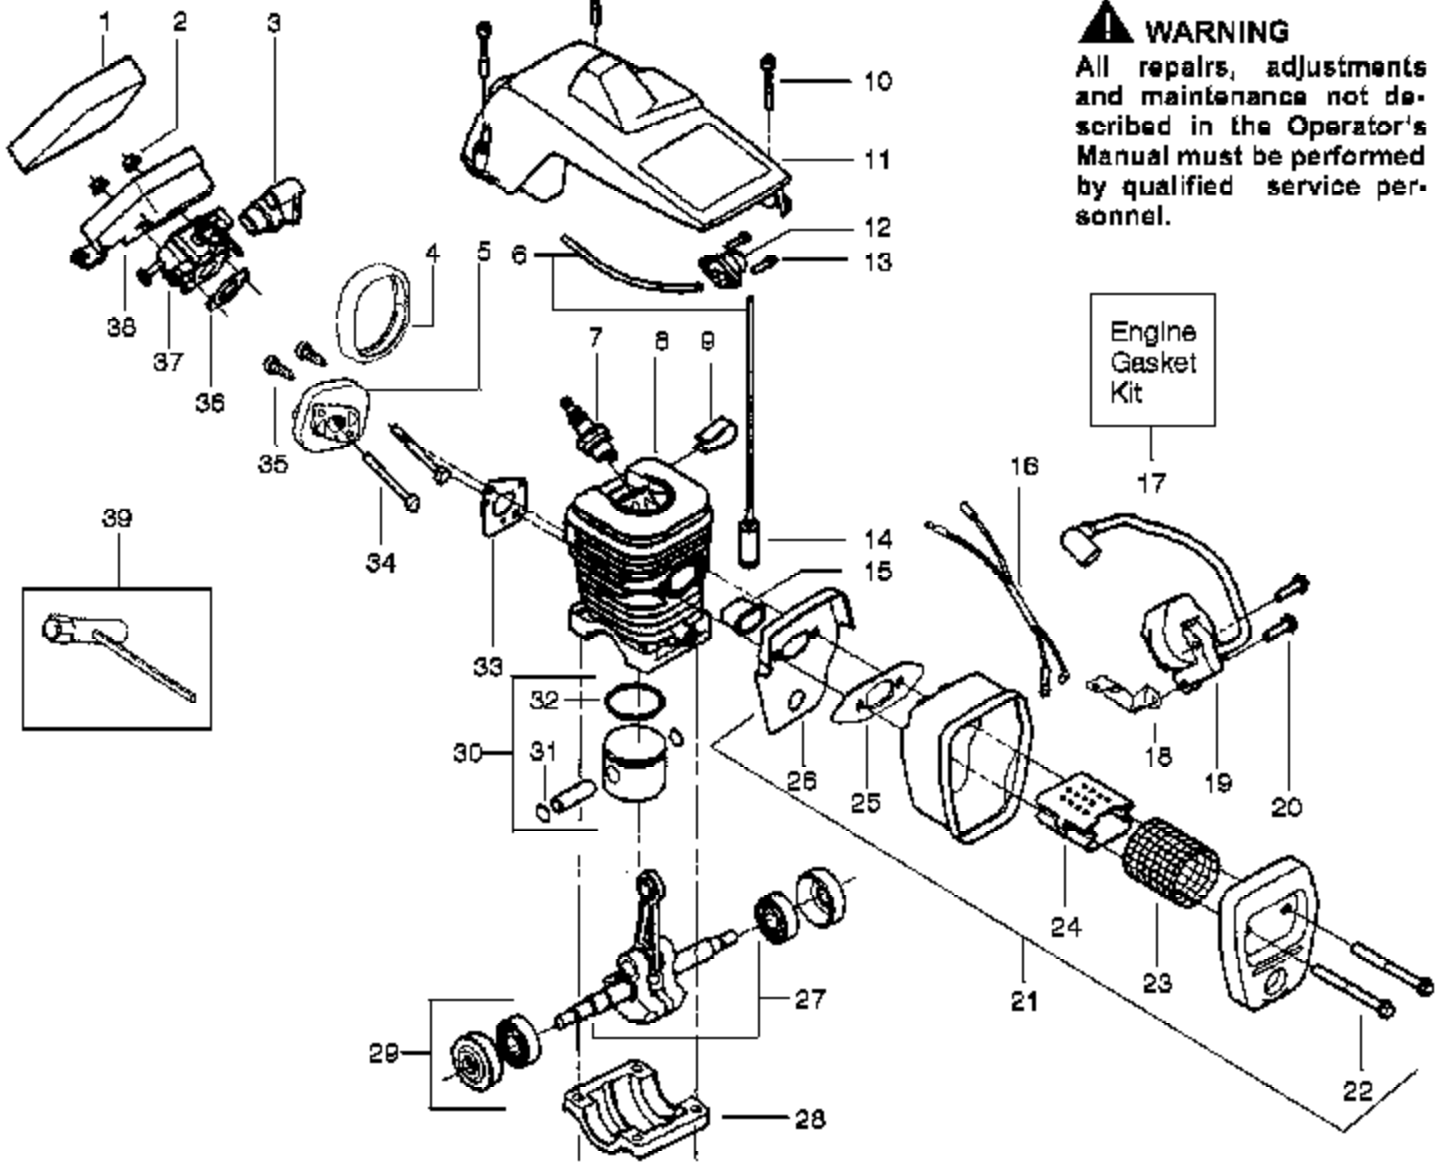

TYPE 1-4

WARNING

All repairs, adjustments and maintenance not described in the Operator's Manual must be performed by qualified service personnel.

Ref #	Part Number	Qty	Description
1	530037793		Foam Air Filter
2	530016101		Nut
3	530035526		Grommet Carb Adjust
4	530054144		Seal Carb Adapter
5	530049700		Adapter Carb.
6	530069247		Kit Fuel Line (Small)
7	952030150		Spark Plug (RCJ7Y)
8	530069607		Kit Cylinder
9	530016136		Clip High Tension Lead
10	530016153		Screw
11	530071310		Shield Cylinder
12	530047213		Assy Air Purge
13	530015780	2155 Poular Plus Gas Saw	Screw
14	530095646	Engine Assembly Type 1	Assy Fuel Pickup
15	530037652		Insulator Heat
16	530052296		Assy.Wire Harness
17	530069608		Kit Engine Gasket (Incl. 25, 33 & 36)
18	530047442		Strap Ground
19	530039167		Module Ignition
20	530015814		Screw
21	530047207		Assy Muffler (Incl. 22-26)
22	530016132		Screw
23	530036103		Screen Spark
24	530037813		Diffuser Muffler
25	530069608		Gasket Muffler (kit)
26	530049870		Backplate Muffler
27	530047062		Assy. Crankshaft
28	530037935		Cap Crankcase
29	530056363		Assy. Seal & Bearing
30	530069605		Kit Piston (Incl. 31 & 32)
31	530015697		Retainer Piston Pin
32	530038729		Ring Piston
33	530069608		Gasket Adapter (kit)
34	530016187		Screw
35	530016386		Screw
36	530069608		Gasket Carb. (kit)
37	530069703		Kit Carburetor-(WT 324)
38	530037804		Housing Air Filter
39	530031163		Wrench Bar
	530163649		Operator Manual Not Shown
	530038257		Decal Warning Not Shown