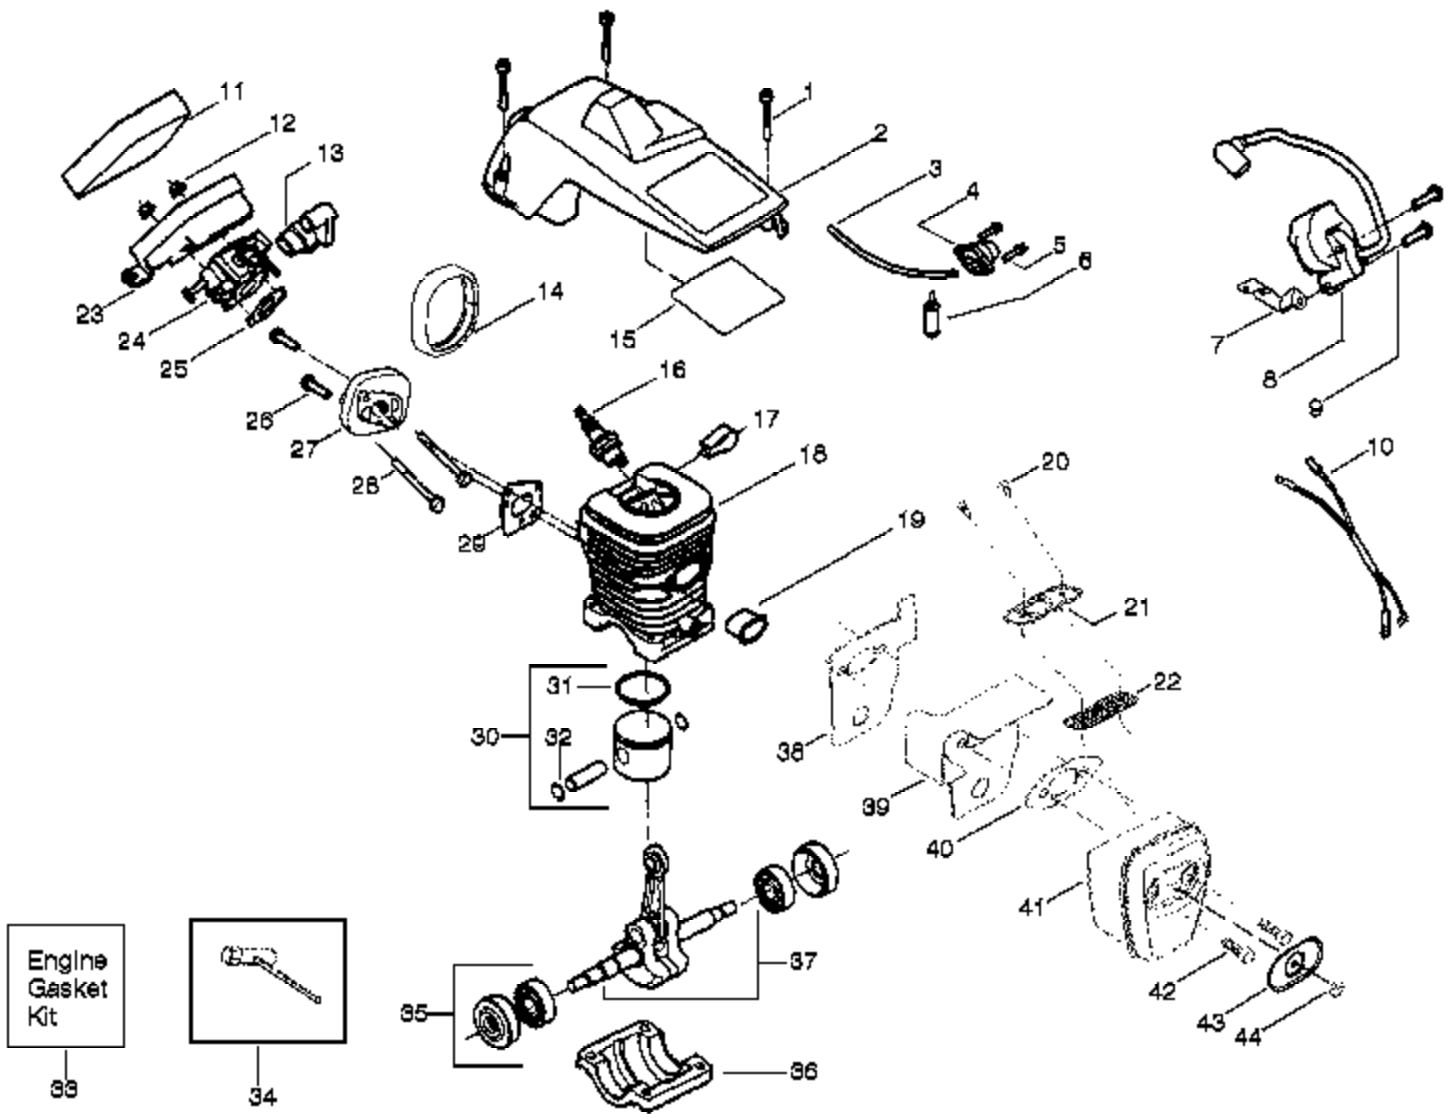

Ref #	Part Number	Qty	Description
1	530016153		Screw
2	530055637		Assy Cylinder Shield (Includes # 15)
3	530069247		Kit Fuel Line (Small)
4	530047213		Assy Air Purge
5	530015780		Screw
6	530095646		Assy Fuel Pickup
7	530047442		Strap Ground
8	530039198		Ignition Module
9	530015814		Screw
10	530052296		Assy Wire Harness
11	530037793		Foam Air Filter
12	530016101		Nut
13	530035526		2150LE Gas Saw Page 6 of 8 Grommet Carb Adjust
14	530054144		Engine Assembly Seal Carb Adapter
15	530055698		Reflector Heat
16	952030150		Spark Plug (RCJ 7Y)
17	530016136		Clip High Tension Lead
18	530071412		Kit Cylinder
19	530037652		Insulator Heat
20	530016351		Screw Outlet cover
21	530055759		Cover Outlet
22	530071413		Kit Spark Arrestor (Incl. 20,21)
23	530037804		Air Filter Housing
24	530071410		Kit Carburetor (WT600)
24	530071622		Kit Carburetor (WT637)
25	530069608		Gasket Carb.
26	530016386		Screw
27	530049700		Carb. Adapter
28	530016187		Screw
29	530069608		Gasket Carb Adaptor
30	530071408		Kit Piston (Incl. 31 & 32)
31	530038729		Ring Piston
32	530015697		Retainer Piston Pin
33	530069608		Kit Engine Gasket (Incl. 25, 29 & 40)
34	530031163		Bar Wrench
35	530056363		Assy Seal & Bearing
36	530037935		Cap Crankcase
37	530047062		Assy Crankshaft
38	530054885		Backplate
39	530054880		Guide Outlet
40	530069608		Gasket Muffler
41	530054886		Assy Muffler (Incl. 38-40,42)
42	530016338		Bolt Muffler
43	530055586		Cover Bolt
44	530016359		Nut Brass
	530163676		Manual Not Shown