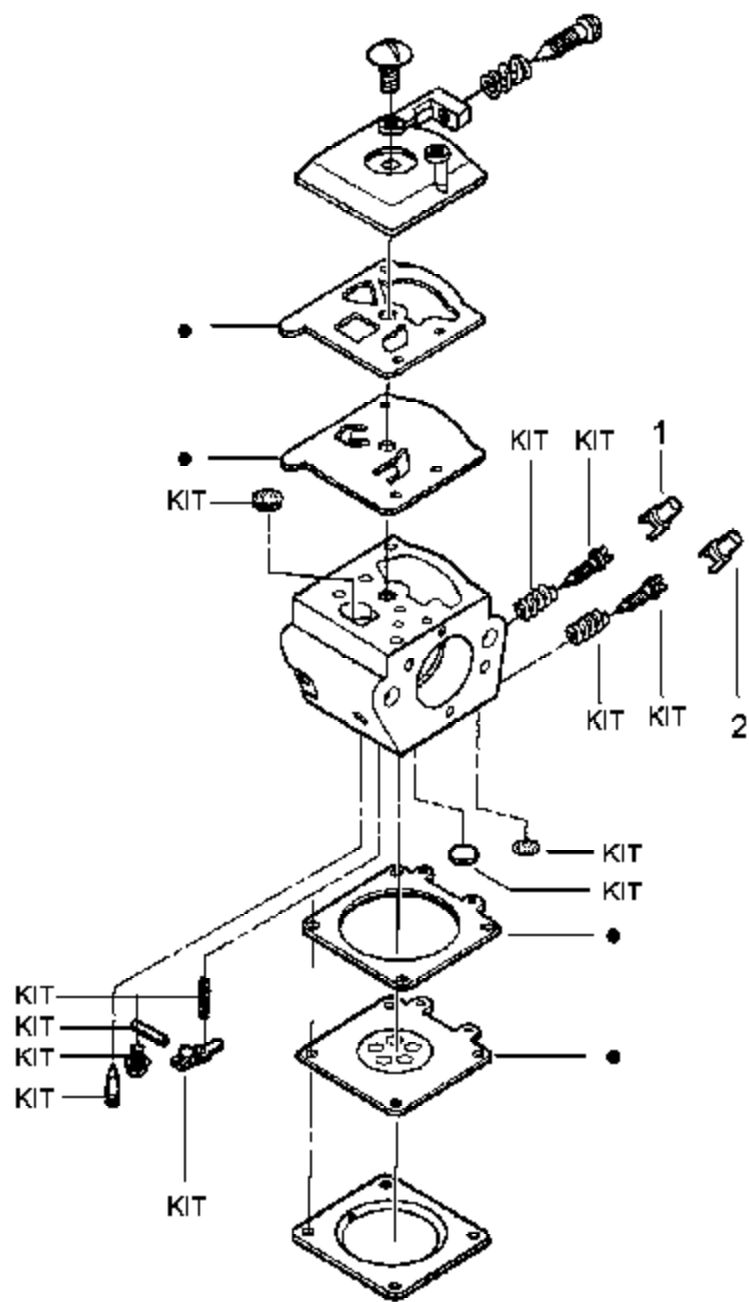

Carburetor Assembly – WT600 – #530071410

Carb.
Repair
Kit

3

Gasket/
Dia.
Kit

4

Ref #	Part Number	Qty	Description
1	530038479		Limiter Cap High (brown)
2	530038478		Limiter Cap Low (tan)
3	530069826		Carburetor Repair Kit (KIT = Indicates Contents)
4	530069844		Gasket Diaphragm Kit (DOT = Indicates Contents)
530071410	530071410		Carburetor Assembly (WT600)