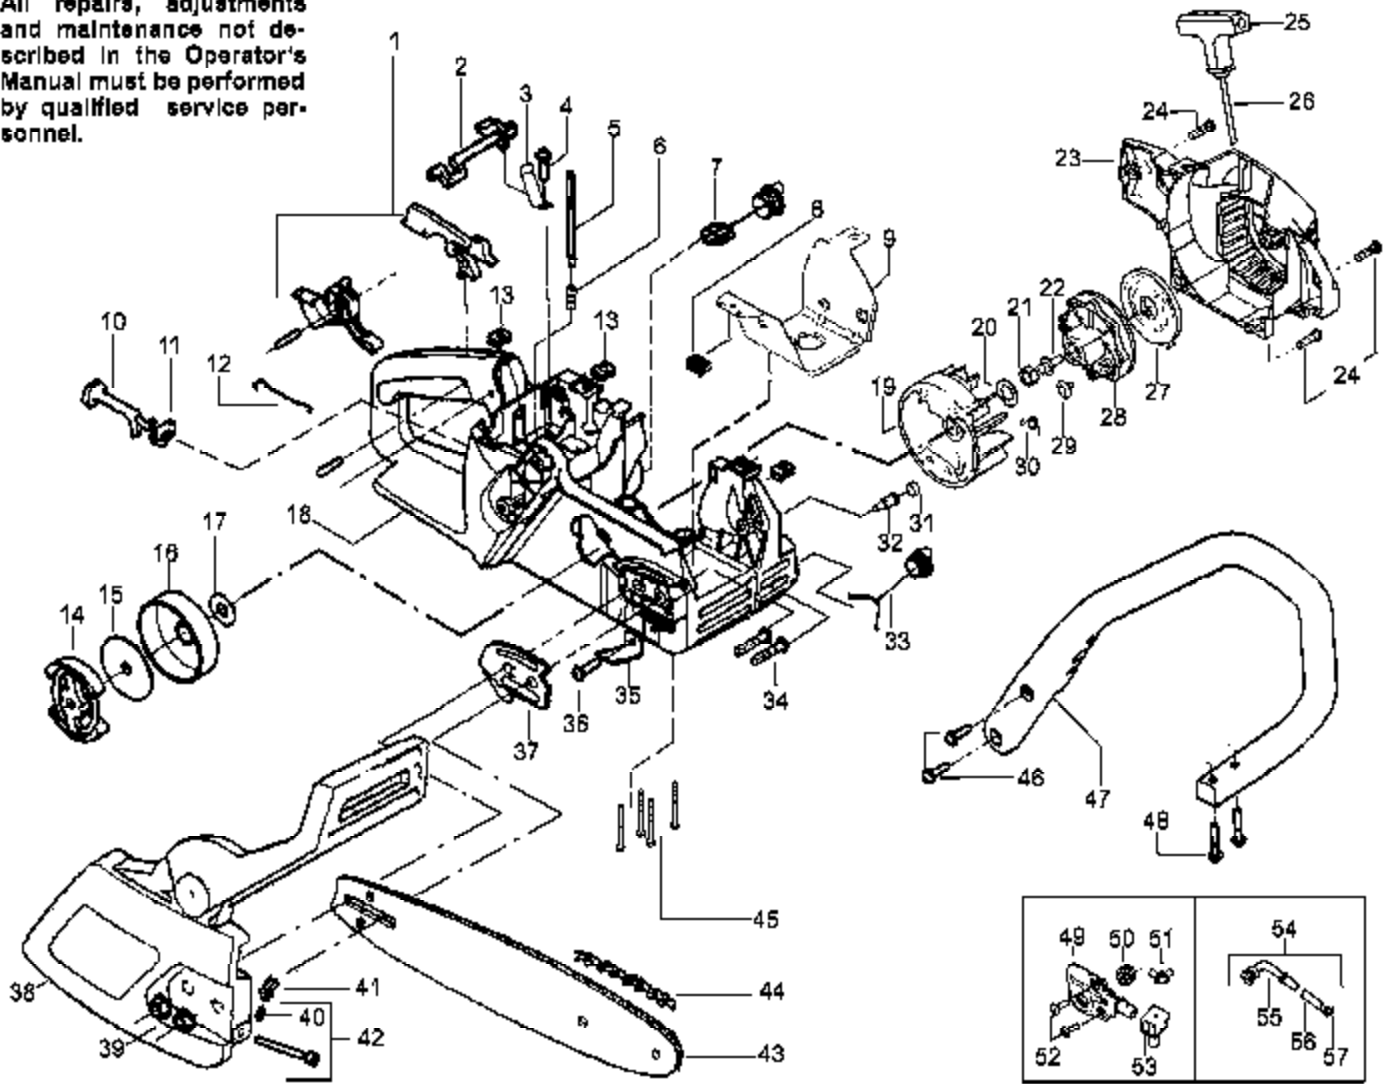

⚠ WARNING

All repairs, adjustments and maintenance not described in the Operator's Manual must be performed by qualified service personnel.

Ref #	Part Number	Qty	Description
1	530071305		Kit-Trigger & Lockout (Includes Pin)
2	530038227		Lever-Switch
3	530016149		Spring-Switch
4	530015775		Screw
5	530069216		Kit-Fuel Line (Large)
6	530023877		Fitting - Fuel line
7	530047192		Assy-Fuel Cap
8	530055322		Clip - "U"
9	530055183		Shield - Heat
10	530047989		Lever-Choke
11	530038406		Grommet-Choke lever
12	530037809		Wire-Throttle
13	530015922	2150LE Gas Saw Page 8 of 9	Nut-Speed
14	530014949	Handle, Chassis & Bar Asses	Assy-Clutch
15	530015611		Washer-Clutch
16	530047061		Assy-Drum W/brg.
17	530015907		Washer - Thrust
18	530069822		Kit - Chassis Assy.
19	530039209		Assy-Flywheel
20	530015127		Washer-Flywheel
21	530016134		Nut-Flywheel
22	530015920		Screw
23	530049334		Fan Housing 2150 LE (green)
23	530054717		Fan Housing 2150 LE Pred. (red)
24	530015892		Screw
25	530056402		Starter Handle
26	530069232		Kit-Rope
27	530027531		Spring-Starter
28	530037817		Pulley-Starter
29	530016080		Screw
30	530023817		Spring - Starter Dog
31	530038264		Plug - Bronze Vent
32	530026119		Valve-Check
33	530010846		Assy-Oil Cap
34	530016133		Bolt - Bar
35	530029850		Chain Catcher
36	530015814		Screw
37	530038238		Plate-Bar Mounting
38	530054735		Assy.-Chain Brake 2150 LE (green)
38	530056960		Assy.-Chain Brake 2150 Le Pred. (red)
39	530015917		Nut-Bar Mounting
40	530038593		Retainer-Bar Adjust
41	530015826		Pin-Bar Adjust
42	530069611		Kit-Bar Adjust (Incl 40,41)
43	952044370		Bar 16"
44	952051211		Chain 16"
45	530016132		Screw
46	530015814		Screw
47	530056798		Front Handle
48	530015940		Screw
49	530071259		Kit-Oil Pump (Incl 50,51,53)
50	530037820		Gear-Worm Spring
51	530049477		Elbow-Oil Pickup
52	530016064		Screw
53	530019206		Seal Block
54	530047663		Assy-Oil-Pickup (Incl. 55, 56 & 57)