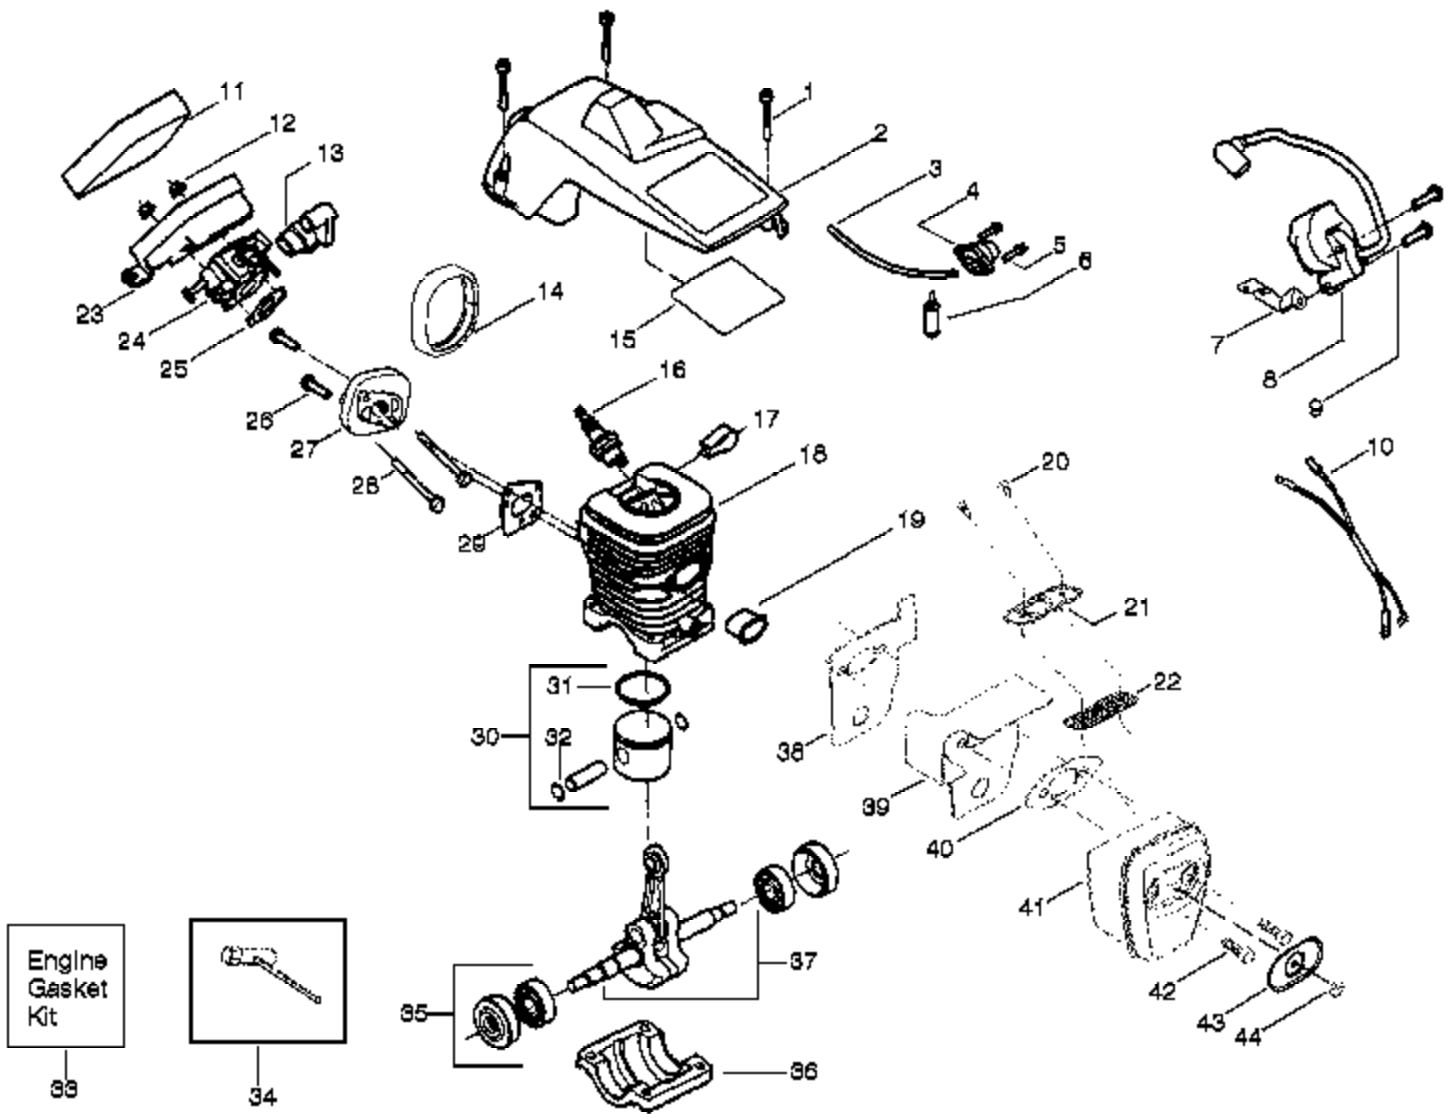

Ref #	Part Number	Qty	Description
1	530016153		Screw
2	530055637		Assy Cylinder Shield (Includes # 15)
3	530069247		Kit Fuel Line (Small)
4	530047213		Assy Air Purge
5	530015780		Screw
6	530095646		Assy Fuel Pickup
7	530047442		Strap Ground
8	530039198		Ignition Module
9	530015814		Screw
10	530052296		Assy Wire Harness
11	530037793		Foam Air Filter
12	530016101		Nut
13	530035526		2150LE Predator Base Carb Adjust
14	530054144		Engine Assy Carb Adapter
15	530055698		Reflector Heat
16	952030150		Spark Plug (RCJ 7Y)
17	530016136		Clip High Tension Lead
18	530071412		Kit Cylinder
19	530037652		Insulator Heat
20	530016351		Screw Outlet cover
21	530055759		Cover Outlet
22	530071413		Kit Spark Arrestor (Incl. 20,21)
23	530037804		Air Filter Housing
24	530071410		Kit Carburetor (WT600)
24	530071622		Kit Carburetor (WT637)
25	530069608		Gasket Carb.
26	530016386		Screw
27	530049700		Carb. Adapter
28	530016187		Screw
29	530069608		Gasket Carb Adaptor
30	530071408		Kit Piston (Incl. 31 & 32)
31	530038729		Ring Piston
32	530015697		Retainer Piston Pin
33	530069608		Kit Engine Gasket (Incl. 25, 29 & 40)
34	530031163		Bar Wrench
35	530056363		Assy Seal & Bearing
36	530037935		Cap Crankcase
37	530047062		Assy Crankshaft
38	530054885		Backplate
39	530054880		Guide Outlet
40	530069608		Gasket Muffler
41	530054886		Assy Muffler (Incl. 38-40,42)
42	530016338		Bolt Muffler
43	530055586		Cover Bolt
44	530016359		Nut Brass
	530163676		Manual Not Shown