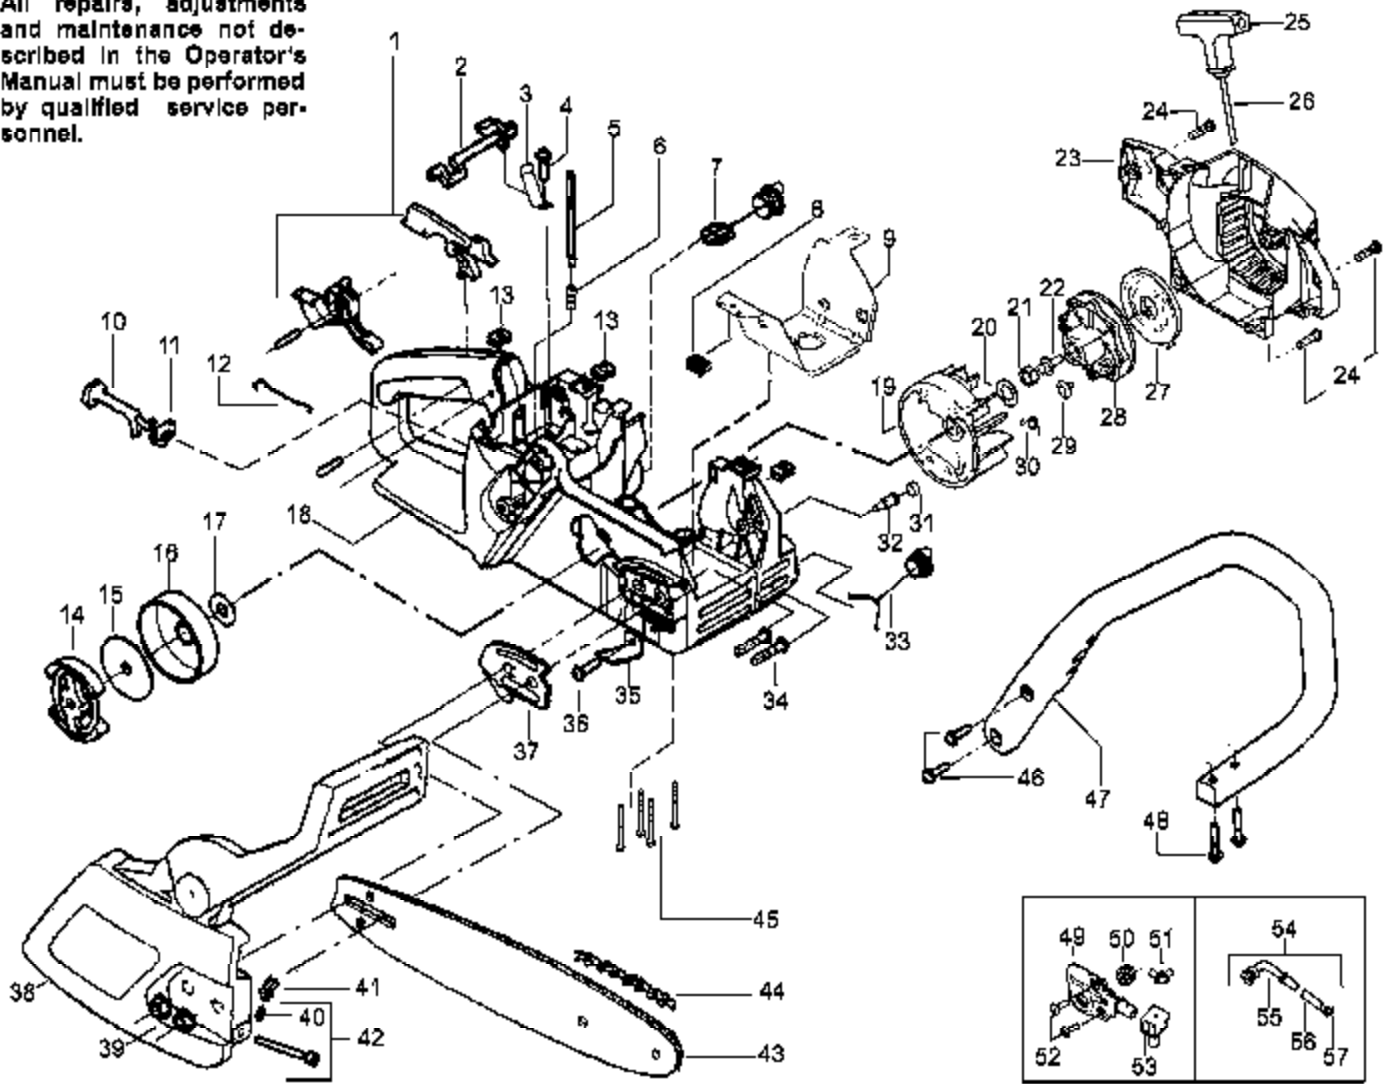

⚠ WARNING

All repairs, adjustments and maintenance not described in the Operator's Manual must be performed by qualified service personnel.

Ref #	Part Number	Qty	Description
1	530071305		Kit-Trigger & Lockout (Includes Pin)
2	530038227		Lever-Switch
3	530016149		Spring-Switch
4	530015775		Screw
5	530069216		Kit-Fuel Line (Large)
6	530023877		Fitting - Fuel line
7	530047192		Assy-Fuel Cap
8	530055322		Clip - "U"
9	530055183		Shield - Heat
10	530047989		Lever-Choke
11	530038406		Grommet-Choke lever
12	530037809		Wire-Throttle
13	530015922	2150LE Predator Base Saw	Nut-Speed
14	530014949	Handle, Chassis & Bar Asses	Assy-Clutch
15	530015611		Washer-Clutch
16	530047061		Assy-Drum W/brg.
17	530015907		Washer - Thrust
18	530069822		Kit - Chassis Assy.
19	530039209		Assy-Flywheel
20	530015127		Washer-Flywheel
21	530016134		Nut-Flywheel
22	530015920		Screw
23	530049334		Fan Housing 2150 LE (green)
23	530054717		Fan Housing 2150 LE Pred. (red)
24	530015892		Screw
25	530056402		Starter Handle
26	530069232		Kit-Rope
27	530027531		Spring-Starter
28	530037817		Pulley-Starter
29	530016080		Screw
30	530023817		Spring - Starter Dog
31	530038264		Plug - Bronze Vent
32	530026119		Valve-Check
33	530010846		Assy-Oil Cap
34	530016133		Bolt - Bar
35	530029850		Chain Catcher
36	530015814		Screw
37	530038238		Plate-Bar Mounting
38	530054735		Assy.-Chain Brake 2150 LE (green)
38	530056960		Assy.-Chain Brake 2150 Le Pred. (red)
39	530015917		Nut-Bar Mounting
40	530038593		Retainer-Bar Adjust
41	530015826		Pin-Bar Adjust
42	530069611		Kit-Bar Adjust (Incl 40,41)
43	952044370		Bar 16"
44	952051211		Chain 16"
45	530016132		Screw
46	530015814		Screw
47	530056798		Front Handle
48	530015940		Screw
49	530071259		Kit-Oil Pump (Incl 50,51,53)
50	530037820		Gear-Worm Spring
51	530049477		Elbow-Oil Pickup
52	530016064		Screw
53	530019206		Seal Block
54	530047663		Assy-Oil-Pickup (Incl. 55, 56 & 57)