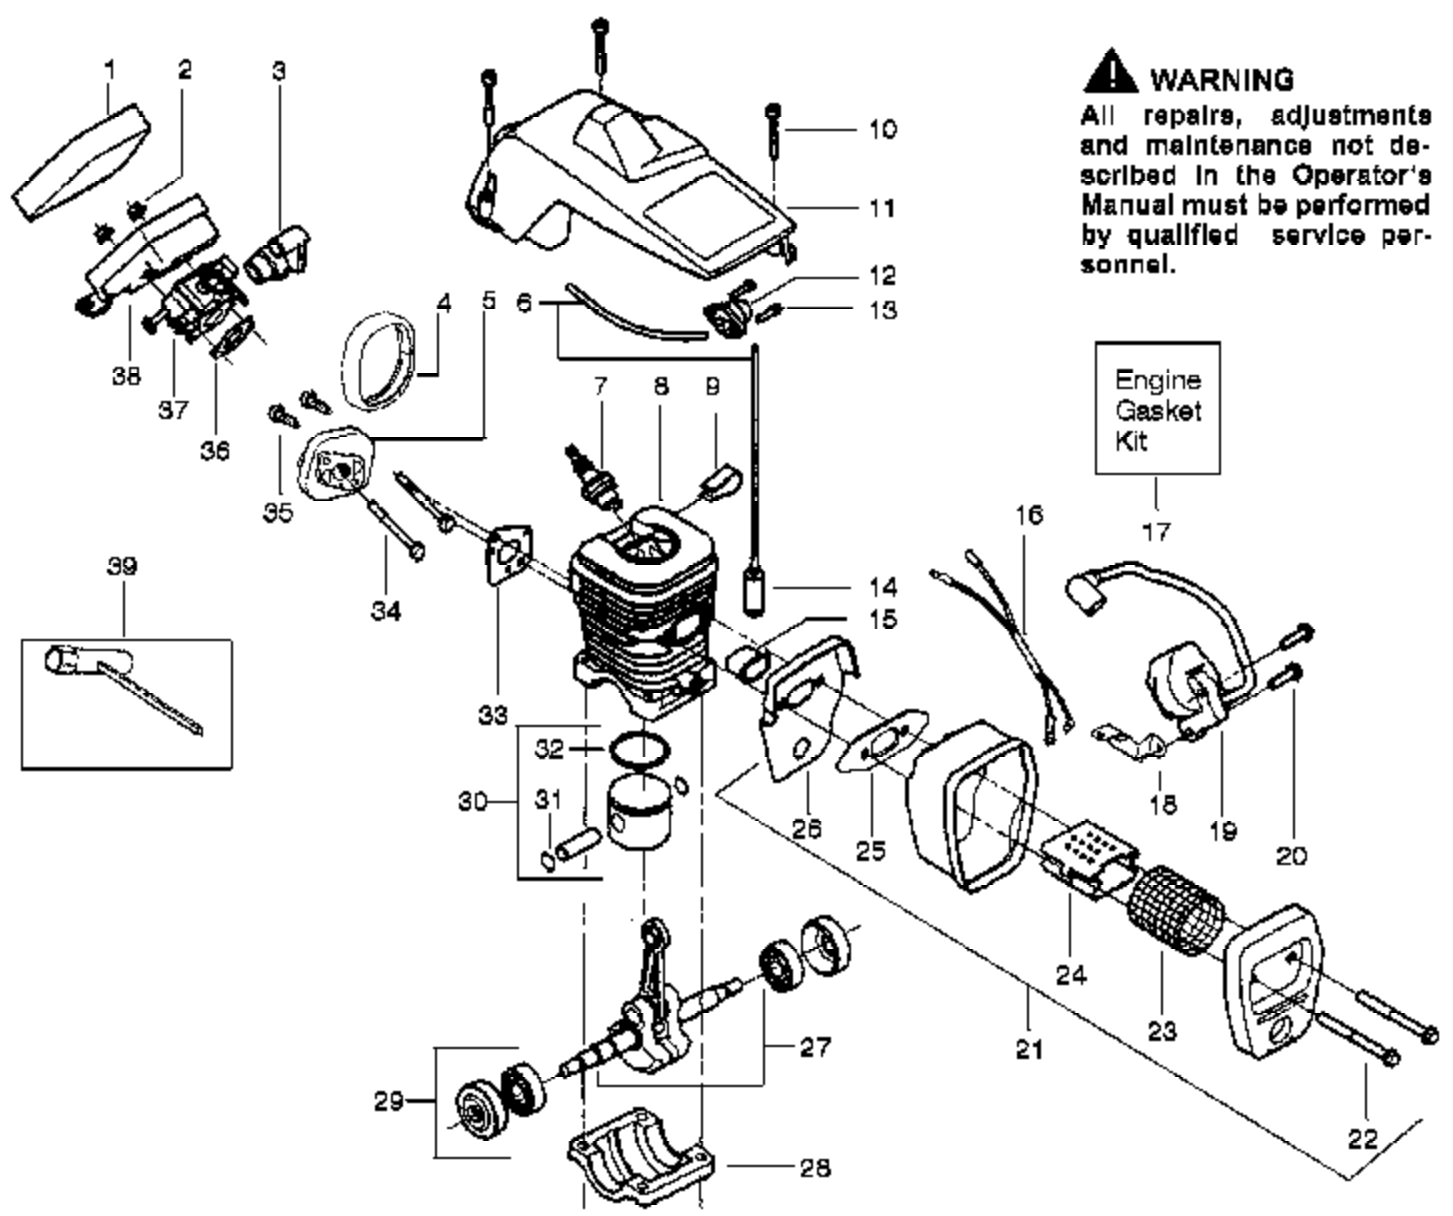

TYPE 6

WARNING
All repairs, adjustments and maintenance not described in the Operator's Manual must be performed by qualified service personnel.

Engine Gasket Kit

39

Ref #	Part Number	Qty	Description
1	530037793		Foam Air Filter
2	530016101		Nut
3	530035526		Grommet Carb Adjust
4			Seal Carb Adapter See "Service Reference"
5	530049700		Carb. Adapter
6	530069247		Fuel Line Kit (Small)
7	952030150		Spark Plug (RCJ-7Y)
8	530071412		Kit Cylinder
9	530016136		Clip High Tension Lead
10	530016153		Screw
11	530071310		Cylinder Shield 2050,2150
11	530049227		Cylinder Shield 2175,2375
12	530047213		2150 Gas Saw Type 6 of 10 Air Purge Assy.
13	530015780		Enging Assembly Type 6 Screw
14	530095646		Fuel Pickup Ass'y.
15	530037652		Heat Insulator
16	530052296		Assy. Wire Harness
17	530069608		Kit Engine Gasket (Incl. 25, 33 & 36)
18	530047442		Strap Ground
19	530039198		Module Ignition
20	530015814		Screw
21	530047207		Assy Muffler (Incl. 22, 26)
22	530016132		Screw
23	530036103		Screen Spark
24	530037813		Diffuser Muffler
25	530069608		Gasket Muffler
26	530049870		Backplate Muffler
27	530047062		Assy. Crankshaft
28	530037935		Cap Crankcase
29	530056363		Assy. Seal & Bearing
30	530071408		Kit Piston (Incl. 31 & 32)
31	530015697		Retainer Piston Pin
32	530038729		Ring Piston
33	530069608		Gasket Carb. Adapter
34	530016187		Screw
35	530016386		Screw
36	530069608		Gasket Carburetor
37	530071620		Kit Carburetor (WT-624)
38	530037804		Housing Air Filter
39	530031163		Wrench Bar
	530163675		Operator Manual Type 6 Not Shown
	530057757		Operator Manual Decal Instruction Not Shown