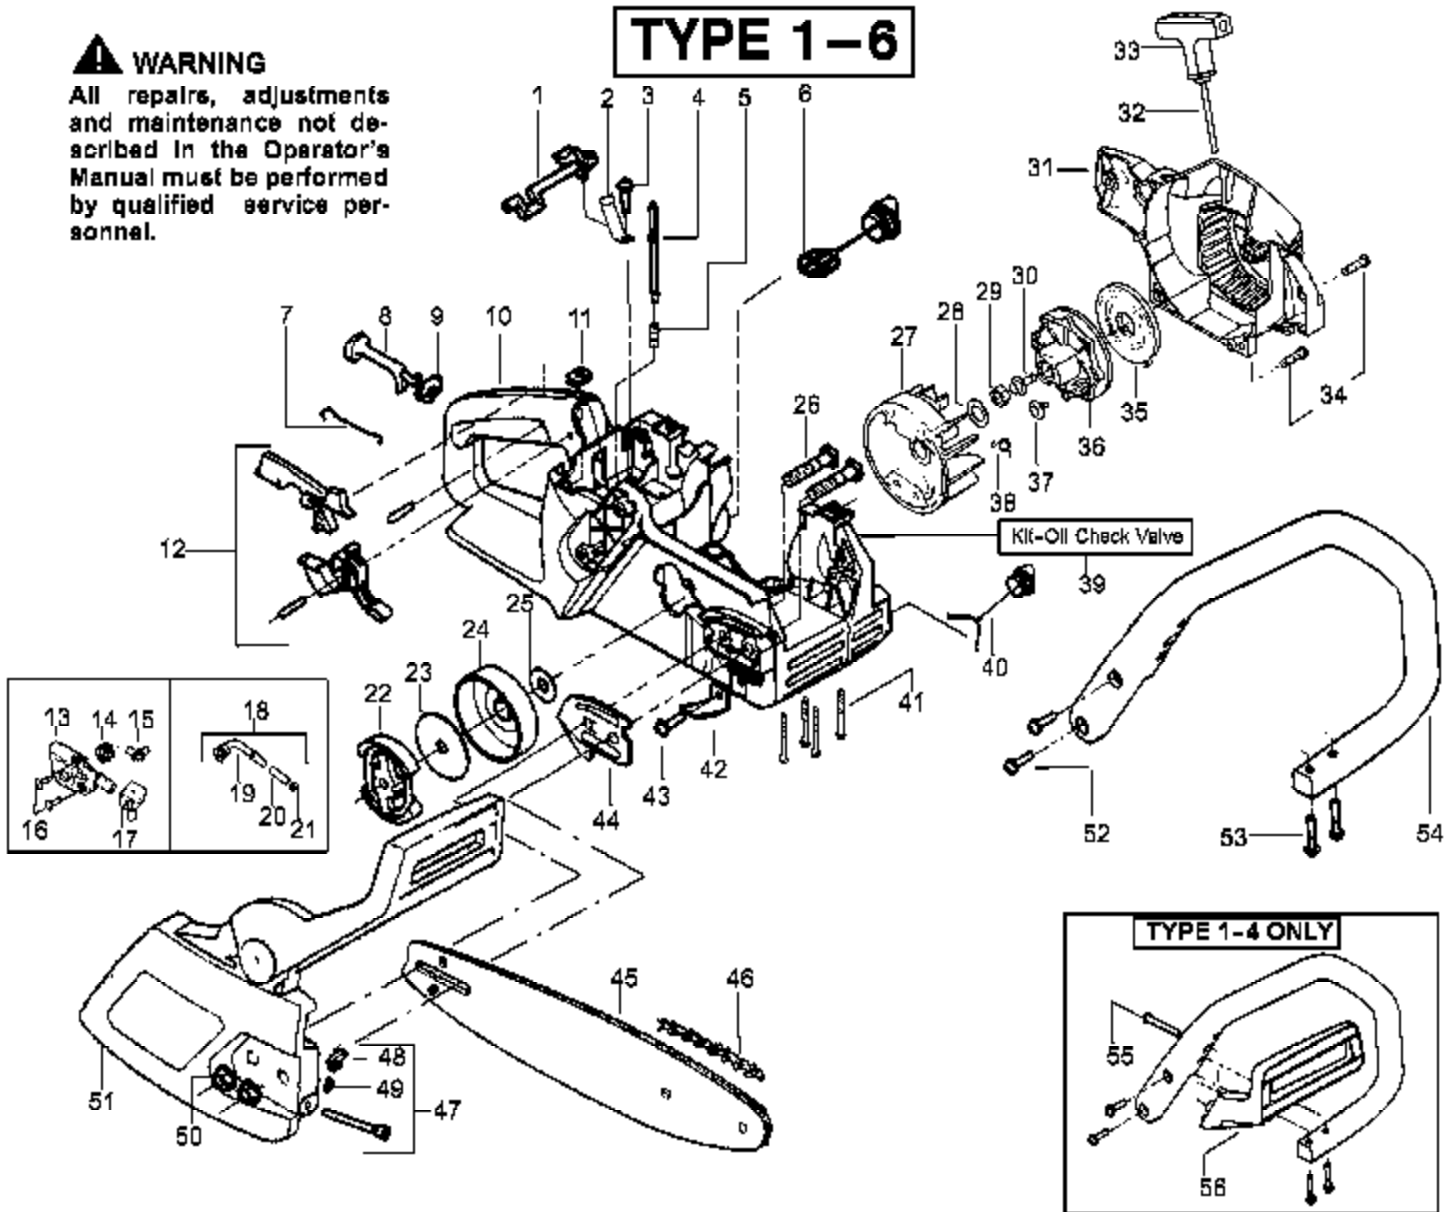

⚠ WARNING

All repairs, adjustments and maintenance not described in the Operator's Manual must be performed by qualified service personnel.

TYPE 1-6

Ref #	Part Number	Qty	Description
1	530038227		Lever-Switch (Incl. Pin)
2	530016149		Spring-Switch
3	530015775		Screw
4	530069216		Kit-Fuel Line (Large)
5	530023877		Fitting
6	530047192		Assy-Fuel Cap
7	530037809		Wire-Throttle
8	530047989		Lever-Choke
9	530038406		Grommet-Choke Knob
10	530069822		Assy-Chassis
11	530015922		Nut-Speed
12	530071305		Kit-Trigger & Lockout
13	530071259	2150 Gas Saw 210668 of 10	Kit-Oil Pump (incl 14,15,17)
14	530037820	Handle, Chassis & Bar Assm	Gear-Worm Spring
15	530049477		Elbow-Oil Pickup
16	530016064		Screw
17	530019206		Seal Block
18	530047663		Assy-Oil-Pickup (Incl. 19, 20 & 21)
19	530038373		Pickup-Oiler
20	530037821		Filter-Oil
21	530030189		Plug-Oil Filter
22	530014949		Assy. - Clutch
23	530015611		Washer-Clutch
24	530047061		Assy-Drum W/brg.
25	530015907		Washer - Thrust
26	530016133		Bolt-Bar Mounting
27	530039209		Assy-Flywheel
28	530015127		Washer-Flywheel
29	530016134		Nut-Flywheel
30	530015920		Screw
31	530049334		Housing-Fan 2050,2150
31	530049337		Housing-Fan 2175,2375
32	530069232		Kit-Rope
33	530037485		Handle-Starter
34	530015892		Screw
35	530027531		Spring-Starter
36	530037817		Pulley-Starter
37	530016080		Screw
38	530023817		Spring - Starter Dog
39	530071666		Kit-Oil Check Valve
40	530010846		Assy-Oil Cap
41	530016132		Screw
42	530029850		Chain Catcher
43	530015814		Screw
44	530038238		Plate-Bar Mounting
45	952044368		Bar 14"
	952044370		Bar-16"
	952044418		Bar-18"
46	952051209		Chain-14"
	952051211		Chain-16"
	952051338		Chain-18"
47	530069611		Kit-Bar Adjust (incl.49,50)
48	530015826		Pin-Bar Adjust
49	530038593		Retainer-Bar Adjust
50	530015917		Nut-Bar Mounting
51	530054735		Assy-Chain Brake 2050,2150