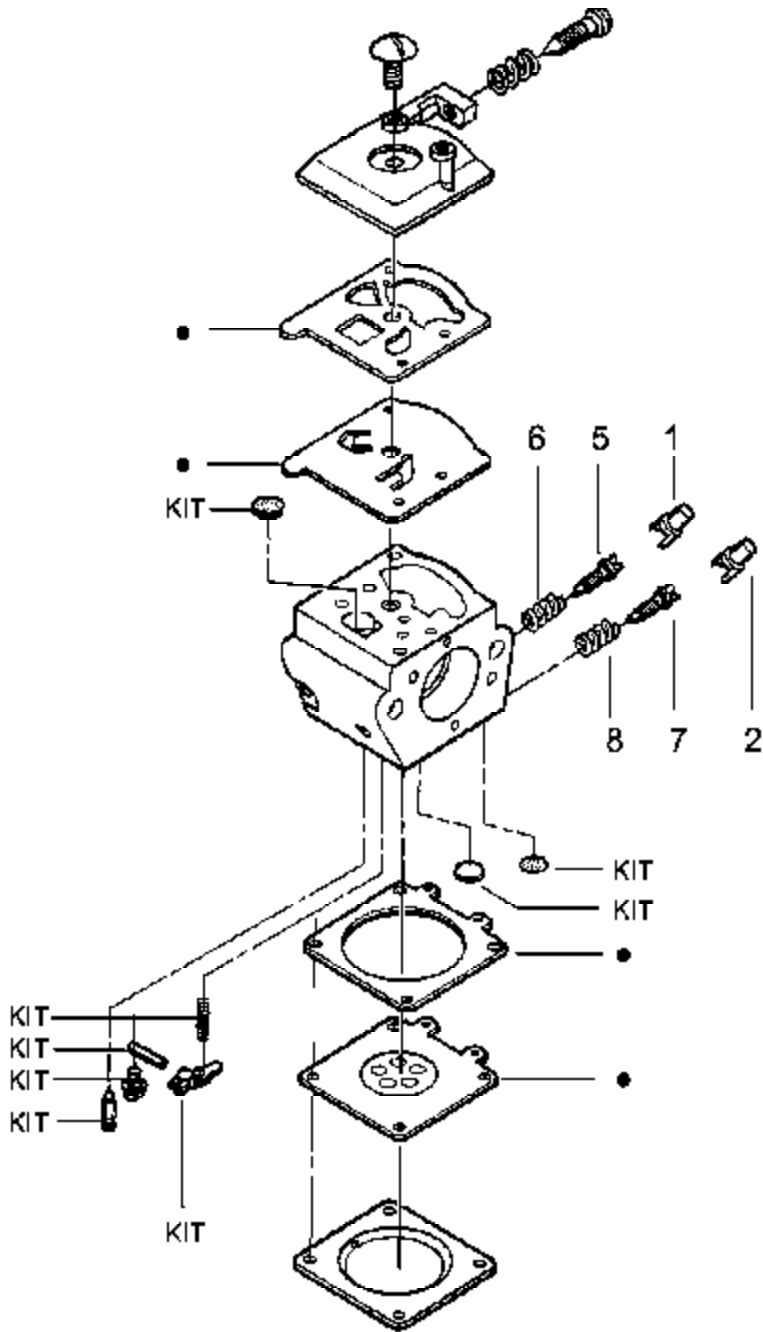

Carburetor Assembly – WT324 – #530069703

Carb.
Repair
Kit

3

Gasket/
Dia.
Kit

4

Ref #	Part Number	Qty	Description
1	530038479		Limiter Cap High (brown)
2	530038478		Limiter Cap Low (tan)
3	530069826		Carburetor Repair Kit (KIT= Indicates Contents)
4	530069844		Gasket Diaphragm Kit (DOT= Indicates Contents)
5	530035383		Needle Low Speed
6	530035293		Needle Spring Low Speed
7	530035384		Needle High Speed
8	530035295		Needle Spring High Speed
530069703	530069703		Carburetor Assembly (WT324)