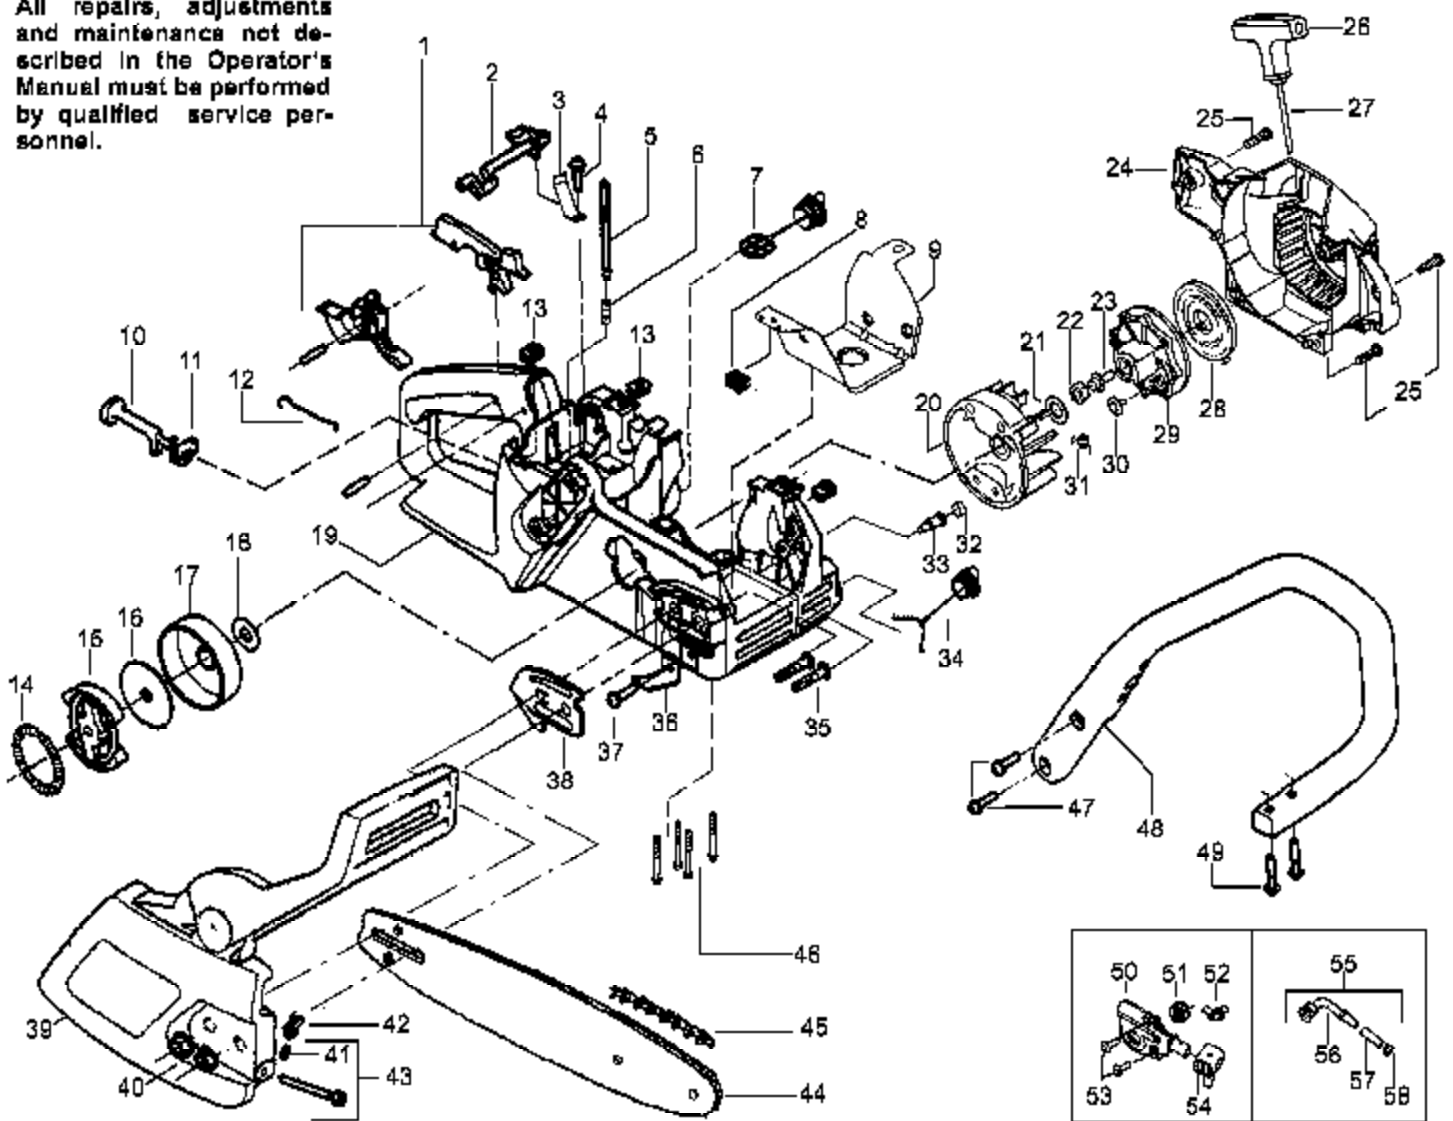

⚠ WARNING

All repairs, adjustments and maintenance not described in the Operator's Manual must be performed by qualified service personnel.

Ref #	Part Number	Qty	Description
1	530071305		Trigger & Lockout Kit (Includes Pin)
2	530038227		Switch Lever
3	530016149		Switch Spring
4	530015775		Screw
5	530069216		Fuel Line Kit (Large)
6	530023877		Fitting - Fuel line
7	530047192		Fuel Cap Ass'y.
8	530055322		Clip - "U"
9	530055183		Shield - Heat
10	530047989		Lever-Choke
11	530038406		Grommet-Choke lever
12	530037809		Wire-Throttle
13	530015922	2075 LE Gas Saw Page 6 of 7	Nut-Speed
14	530094188	Handle, Chassis & Bar Ass'y	Spring-Clutch
15	530014949		Assy.-Clutch (Incl. 14)
16	530015611		Washer-Clutch
17	530047061		Drum Assy. W/brg.
18	530015907		Washer - Thrust
19	530069822		Kit - Chassis Assy.
20	530039209		Flywheel Ass'y.
21	530015127		Washer-Flywheel
22	530016134		Nut-Flywheel
23	530015920		Screw
24	530049334		Fan Housing
25	530015892		Screw
26	530037485		Starter Handle
27	530069232		Rope Kit
28	530027531		Starter Spring
29	530037817		Starter Pulley
30	530016080		Screw
31	530023817		Spring - Starter Dog
32	530038264		Plug - Bronze Vent
33	530026119		Check Valve
34	530010846		Oil Cap Ass'y.
35	530016133		Bolt - Bar
36	530029850		Chain Catcher
37	530015814		Screw
38	530038238		Plate-Bar Mounting
39	530054735		Assy.-Chain Brake
40	530015917		Nut-Bar Mounting
41	530038593		Retainer-Bar Adjust
42	530015826		Pin-Bar Adjust
43	530069611		Kit-Bar Adjust (Incl 41,42)
44	952044370		Bar-16"
45	952051211		Chain-16"
46	530016132		Screw
47	530015814		Screw
48	530037799		Front Handle
49	530015940		Screw
50	530071259		Kit-Oil Pump (Incl 50,51,52,54)
51	530037820		Gear-Worm Spring
52	530049477		Elbow-Oil Pickup
53	530016064		Screw
54	530019206		Seal Block
55	530047663		Oil-Pickup Ass'y. (Incl. 56, 57 & 58)
56	530038373		Oiler Pickup