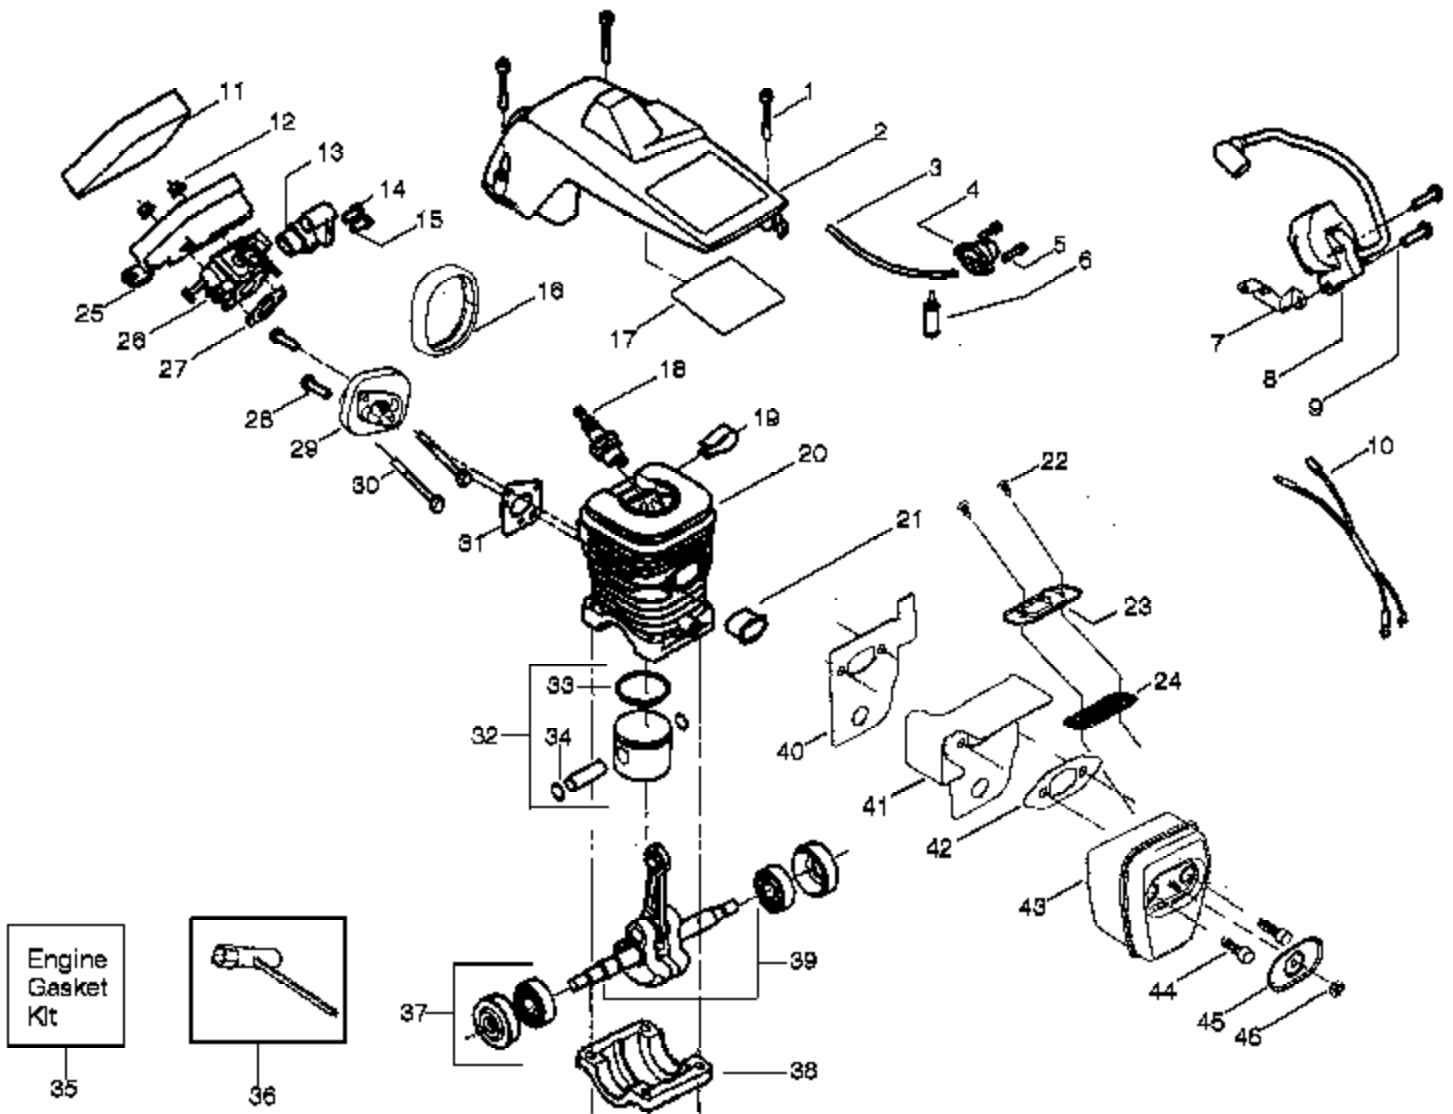

Ref #	Part Number	Qty	Description
1	530016153		Screw
2	530055637		Assy-Cylinder Shield (Includes # 17)
3	530069247		Kit-Fuel Line (Small)
4	530047213		Assy-Air Purge
5	530015780		Screw
6	530095646		Assy-Fuel Pick-up
7	530047442		Strap-Ground
8	530039198		Ignition Module
9	530015814		Screw
10	530052296		Assy-Wire Harness
11	530037793		Foam-Air Filter
12	530016101		Nut
13	530049244		2075 LE Gas Saw Page 4 of 7 Grommet-Carb Adjust
14	530038479		Engine Assembly Limiter Cap-High
15	530038478		Limiter Cap-Low
16	530054144		Seal-Carb Adapter
17	530055698		Reflector-Heat
18	952030150		Spark Plug (RCJ-7Y)
19	530016136		Clip- High Tension Lead
20	530071412		Kit- Cylinder
21	530037652		Insulator- Heat
22	530016351		Screw-Outlet cover
23	530054883		Cover- Outlet
24	530071413		Kit-Spark Arrestor (Incl. 22,23)
25	530037804		Air Filter Housing
26	530071410		Kit-Carburetor (WT600) (Incl. 14 & 15)
27	530069608		Gasket-Carb.
28	530016386		Screw
29	530049700		Carb. Adapter
30	530016187		Screw
31	530069608		Gasket-Carb Adaptor
32	530071408		Kit-Piston (Incl. 33 & 34)
33	530038729		Ring-Piston
34	530015697		Retainer-Piston Pin
35	530069608		Kit-Engine Gasket (Incl. 27, 31 & 42)
36	530031163		Bar Wrench
37	530056363		Assy-Seal & Bearing
38	530037935		Cap-Crankcase
39	530047062		Assy-Crankshaft
40	530054885		Backplate
41	530054880		Guide-Outlet
42	530069608		Gasket-Muffler
43	530054886		Assy-Muffler (Incl. 22-24)
44	530016338		Bolt-Muffler
45	530055586		Cover-Bolt
46	530016359		Nut-Brass
	530086523		Operator Manual Not Shown