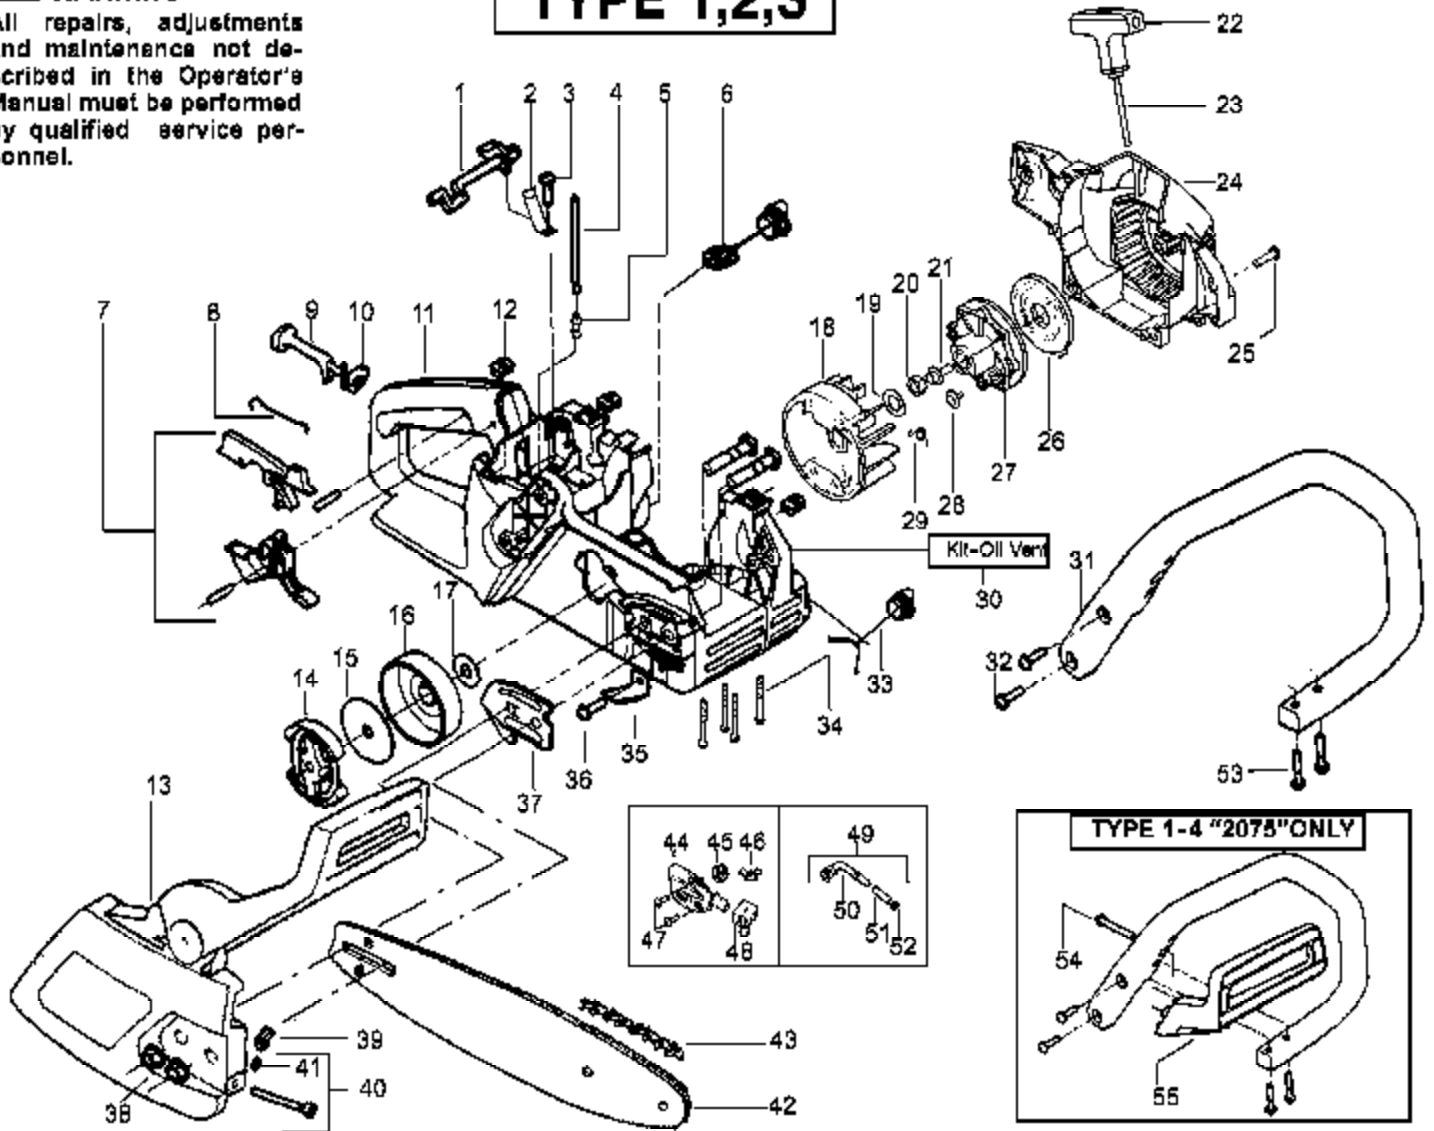

**⚠ WARNING**

All repairs, adjustments and maintenance not described in the Operator's Manual must be performed by qualified service personnel.

**TYPE 1,2,3**

Ref #	Part Number	Qty	Description
1	530038227		Lever-Switch
2	530016149		Spring-Switch
3	530015775		Screw
4	530069216		Kit-Fuel Line (Large)
5	530023877		Fitting-fuel line
6	530047192		Assy-Fuel Cap
7	530071305		Kit-Trigger & Lockout (Includes Pin)
8	530037809		Wire-Throttle
9	530047989		Lever-Choke
10	530038406		Grommet-Choke Knob
11	530069822		Assy-Chassis 2075
11	530056605		Assy-Chassis 2075C
11	530055588	2075 Gas Saw, Type 38 of 10	Assy-Chassis 2075OC
12	530015922	Handle, Chassis & Bar Assel	Nut-Speed
13	530054735		Assy-Chainbrake 2075 (Type 1,2,3,4,5)
13	530055190		Assy-Chainbrake 2075C
13	530056054		Assy-Chainbrake 2075OC
14	530014949		Assy.-Clutch
15	530015611		Washer-Clutch
16	530047061		Assy-Drum W/brg.
17	530015907		Washer-Thrust
18	530039209		Assy-Flywheel
19	530015127		Washer-Flywheel
20	530016134		Nut-Flywheel
21	530015920		Screw
22	530037485		Handle-Starter
23	530069232		Kit-Rope
24	530049334		Housing-Fan 2075
24	530055188		Housing-Fan 2075C
24	530056049		Housing-Fan 2075OC
25	530015892		Screw
26	530027531		Spring-Starter
27	530037817		Pulley-Starter
28	530016080		Screw
29	530023817		Spring-starter dog
30	530071666		Kit-Oil Vent
31	530056798		Handle-Front
32	530015814		Screw
33	530010846		Assy-Oil Cap
34	530016132		Screw
35	530029850		Chain Catcher
36	530015814		Screw
37	530038238		Plate-Bar Mounting
38	530015917		Nut-Bar Mounting
39	530015826		Pin-Bar Adjust
40	530069611		Kit-Bar Adj. (Incl 39,41)
41	530038593		Retainer-Bar Adjust
42	952044368		Bar-14" 2075
	952044370		Bar-16" 2075
	530044836		Bar-16" 2075c, 2075oc
	952044418		Bar-18" 2075
43	952051209		Chain-14"
	952051211		Chain-16"
	952051338		Chain-18"
44	530071259		Kit-Oil Pump (Incl 45,46,48)
45	530037820		Gear-Worm Spring