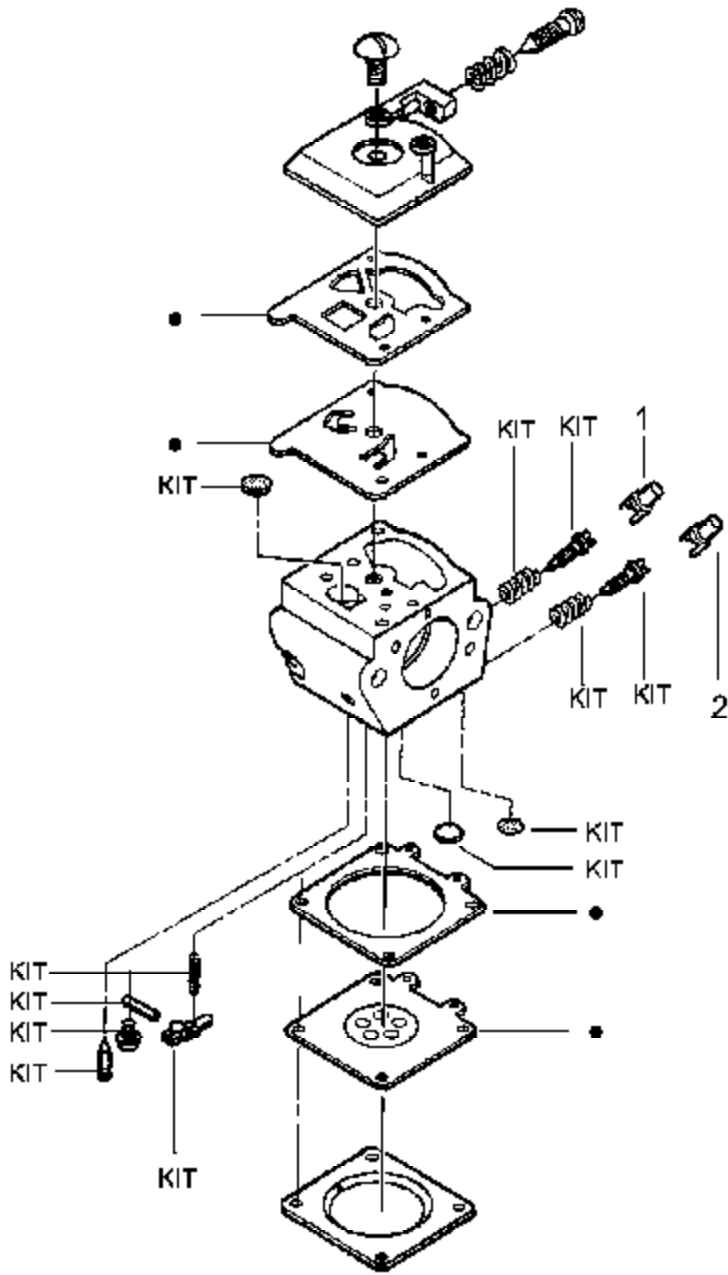

**Kit - Carburetor Assembly No. 530071620 - WALBRO WT-624**

Note: No Repair kits are available for this carburetor, please order the complete assembly part number 530-071620 - WT-624

---

Ref #	Part Number	Qty	Description
530071620	530071620		Kit - Carburetor Assembly - WALBRO WT-624

# Carburetor Assembly – WT324 – #530069703

Carb.  
Repair  
Kit

3

Gasket/  
Dia.  
Kit

4

Ref #	Part Number	Qty	Description
1	530038479		Limiter Cap-High (brown)
2	530038478		Limiter Cap-Low (tan)
3	530069826		Carburetor Repair Kit (KIT = Indicates Contents)
4	530069844		Gasket Diaphragm Kit (DOT Indicates Contents)
530069703	530069703		Carburetor Assembly (WT324)