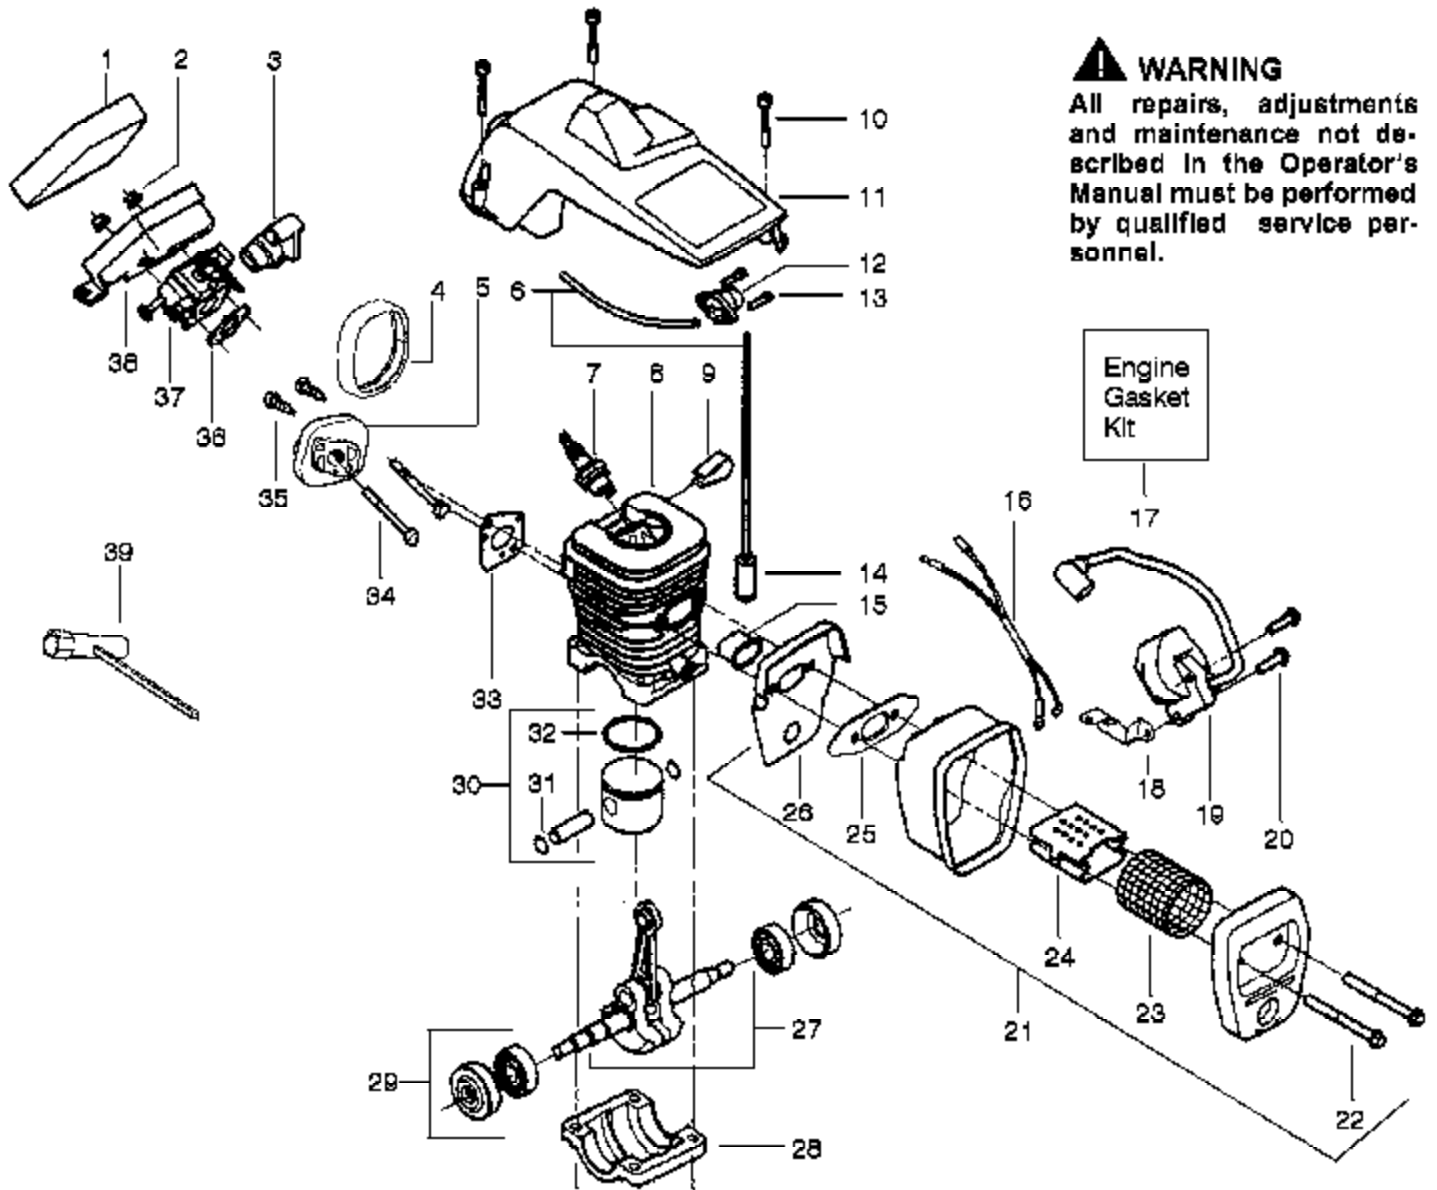

TYPE 3

Ref #	Part Number	Qty	Description
1	530037793		Foam-Air Filter
2	530016101		Nut
3	530035526		Grommet-Carb Adjust
4	530054144		Seal-Carb Adapter
5	530049700		Carb. Adapter
6	530069247		Fuel Line Kit (Small)
7	952030150		Spark Plug (RCJ-7Y)
8	530071412		Kit-Cylinder
9	530016136		Clip-High Tension Lead
10	530016153		Screw
11	530071310		Cylinder Shield
12	530047213		Air Purge Ass'y.
13	530015780	2075 Gas Saw Type 36 of 10	Screw
14	530095646	Engine Assembly Type 3	Fuel Pickup Ass'y.
15	530037652		Heat Insulator
16	530052296		Assy.-Wire Harness
17	530069608		Kit-Engine Gasket (Incl. 25, 33 & 36)
18	530047442		Strap-Ground
19	530039198		Module-Ignition
20	530015814		Screw
21	530047207		Assy-Muffler (Incl. 22-26)
22	530016132		Screw
23	530036103		Screen-Spark
24	530037813		Diffuser-Muffler
25	530069608		Gasket-Muffler (kit)
26	530049870		Backplate-Muffler
27	530047062		Assy.-Crankshaft
28	530037935		Cap-Crankcase
29	530056363		Assy.-Seal & Bearing
30	530071408		Kit-Piston (Incl. 31 & 32)
31	530015697		Retainer-Piston Pin
32	530038729		Ring-Piston
33	530069608		Gasket-Carb. Adap.(kit)
34	530016187		Screw
35	530016386		Screw
36	530069608		Gasket-Carb. (kit)
37	530071620		Kit-Carburetor (Walbro WT-624)
38	530037804		Housing-Air Filter
39	530031163		Wrench-Bar
	530163675		Operator Manual Not Shown
	530057268		Decal Instruction Not Shown
	530038486		Decal Stop Not Shown