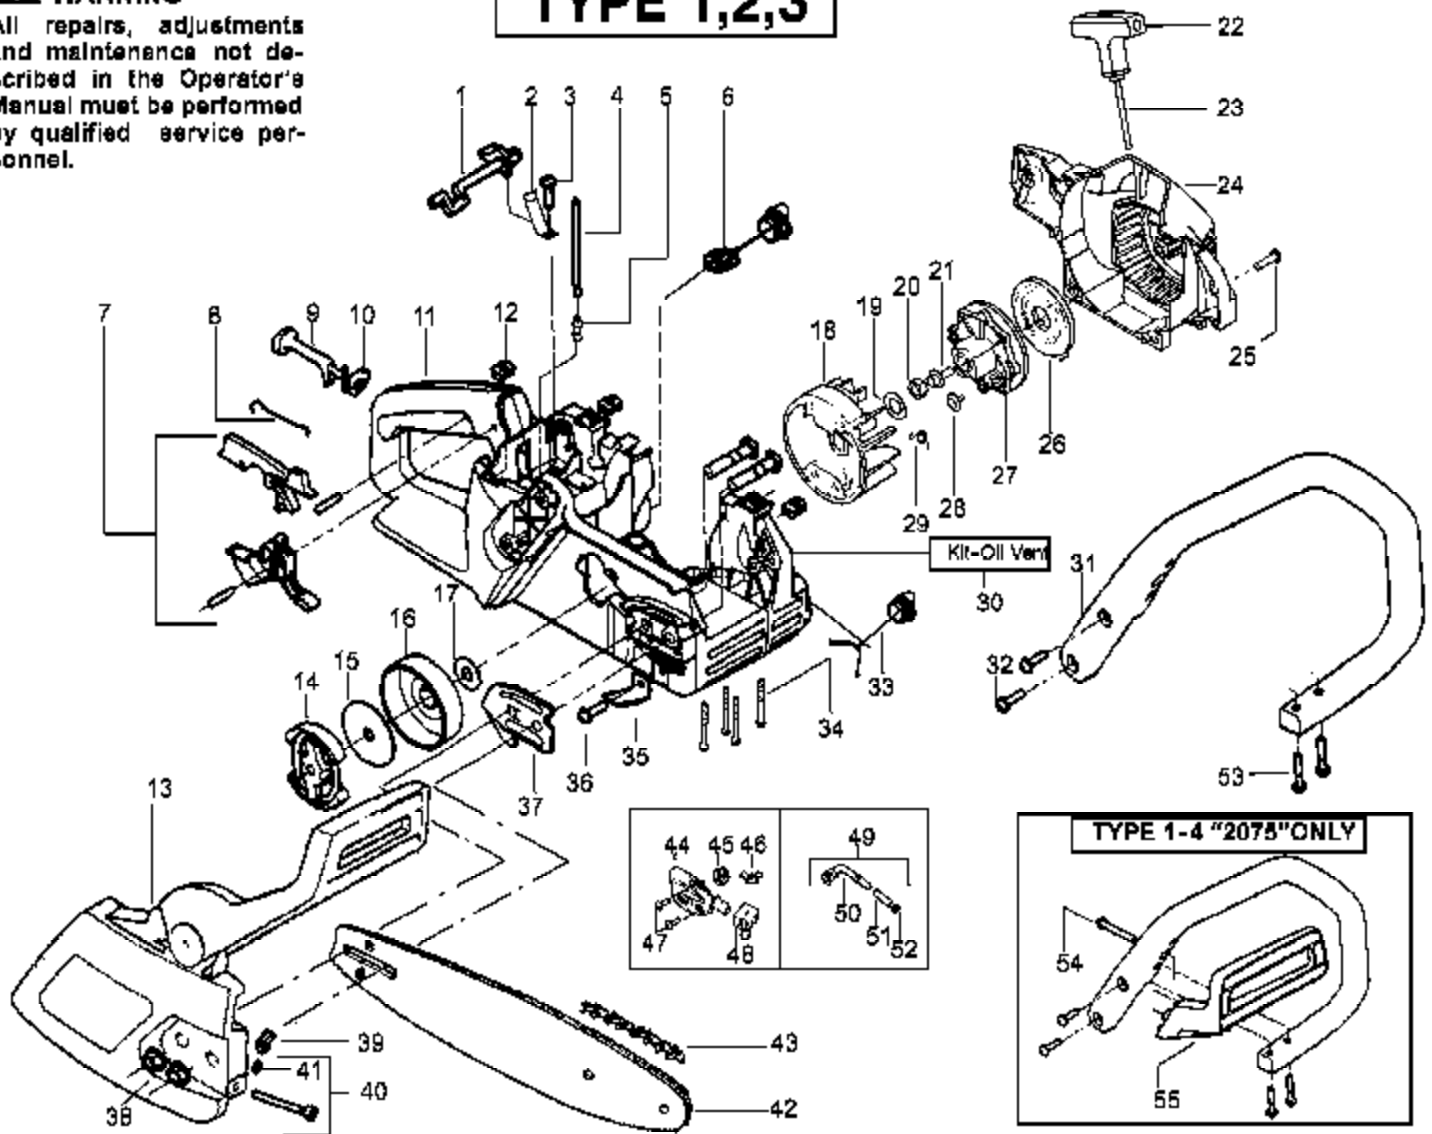

Kit - Carburetor Assembly No. 530071620 - WALBRO WT-624

Note: No Repair kits are available for this carburetor, please order the complete assembly part number 530-071620 - WT-624

TYPE 1,2

⚠ WARNING

All repairs, adjustments and maintenance not described in the Operator's Manual must be performed by qualified service personnel.

TYPE 1,2,3

★★★★★ **Service Reference** ★★★★★

Note: Your chain saw may have either a one or two piece seal. Please note the two piece seal is no longer available, and you will need to order the one piece seal as a replacement.

Two Piece Seal

One Piece Seal

If your saw has the one or two piece seal, order the **530054144** seal.