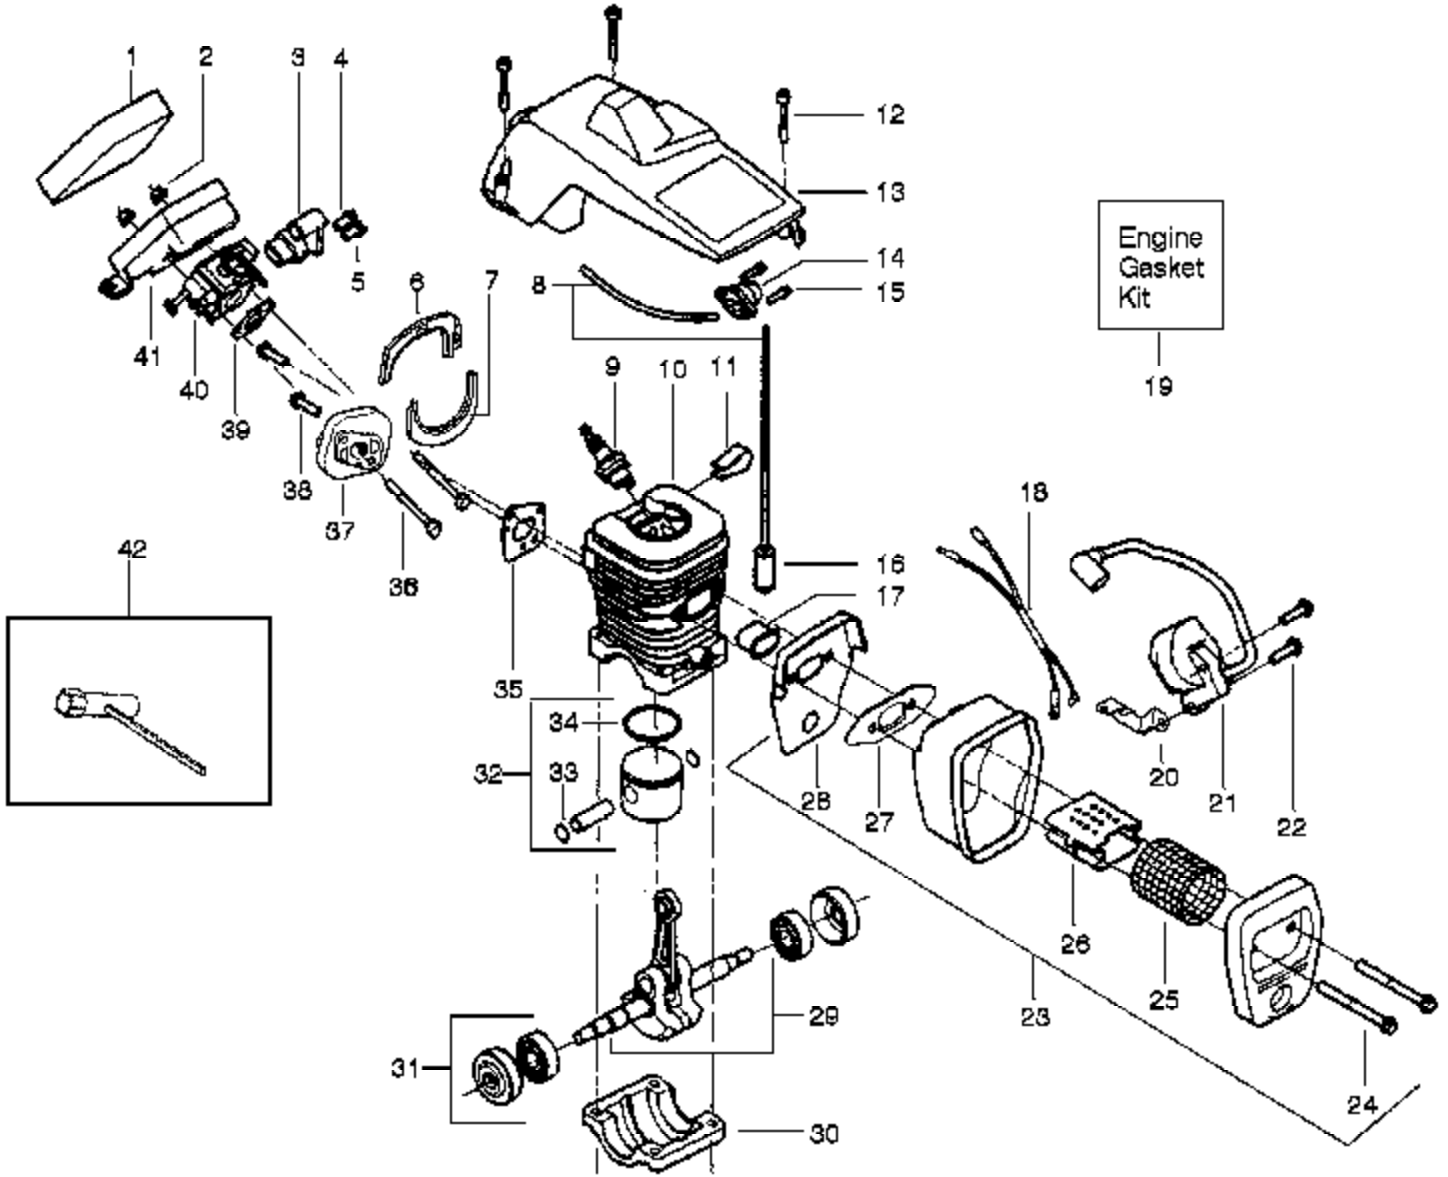

Kit - Carburetor Assembly No. 530071620 - WALBRO WT-624

Note: No Repair kits are available for this carburetor, please order the complete assembly part number 530-071620 - WT-624

TYPE 1,2

⚠ WARNING

All repairs, adjustments and maintenance not described in the Operator's Manual must be performed by qualified service personnel.

TYPE 1,2,3

★★★★★ **Service Reference** ★★★★★

Note: Your chain saw may have either a one or two piece seal. Please note the two piece seal is no longer available, and you will need to order the one piece seal as a replacement.

Two Piece Seal

One Piece Seal

If your saw has the one or two piece seal, order the **530054144** seal.