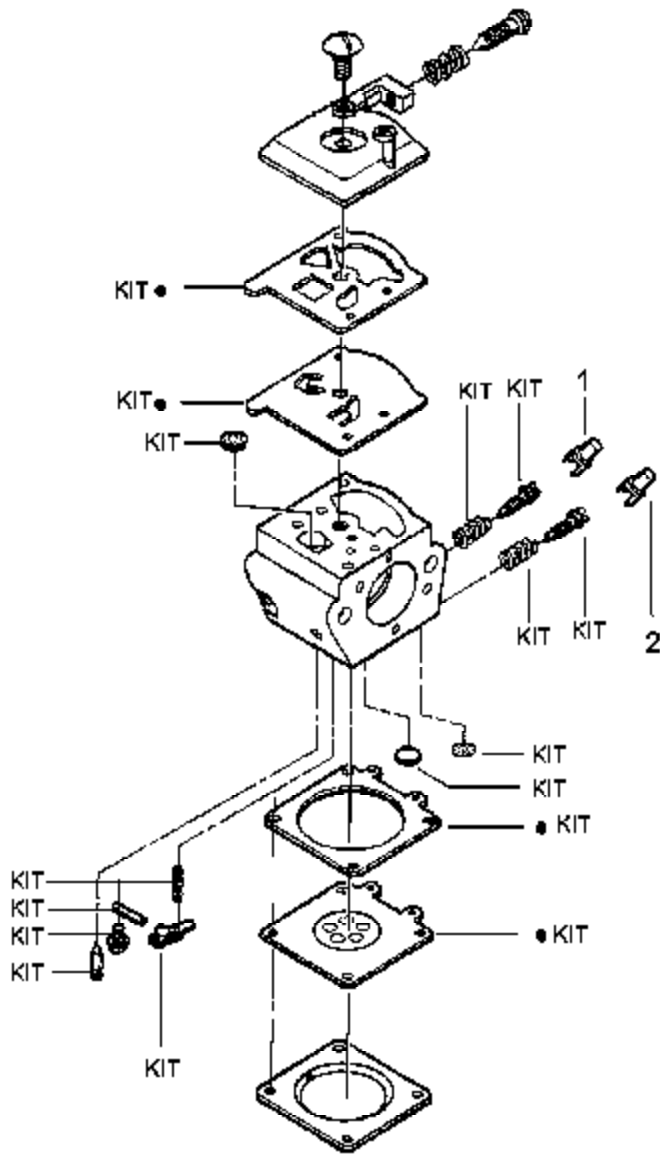

Kit - Carburetor Assembly No. 530071620 - WALBRO WT-624

Note: No Repair kits are available for this carburetor, please order the complete assembly part number 530-071620 - WT-624

Ref #	Part Number	Qty	Description
530071620	530071620		Carburetor Assembly - WT624

2055 Gas Chain Page 2 of 8
Carburetor Assembly (Walbro)

Carburetor Assembly – WT324 – #530069703

⚠ WARNING

All repairs, adjustments and maintenance not described in the Operator's Manual must be performed by qualified service personnel.

Carb.
Repair
Kit

3

Gasket/
Dia.
Kit

4

Ref #	Part Number	Qty	Description
1	530038479		Limiter Cap-High
2	530038478		Limiter Cap-Low
3	530069826		Carburetor Repair Kit (KIT=Indicates Contents)
4	530069844		Gasket Diaphragm Kit (DOT=Indicates Contents)
530069703	530069703		Carburetor Assembly - WT324