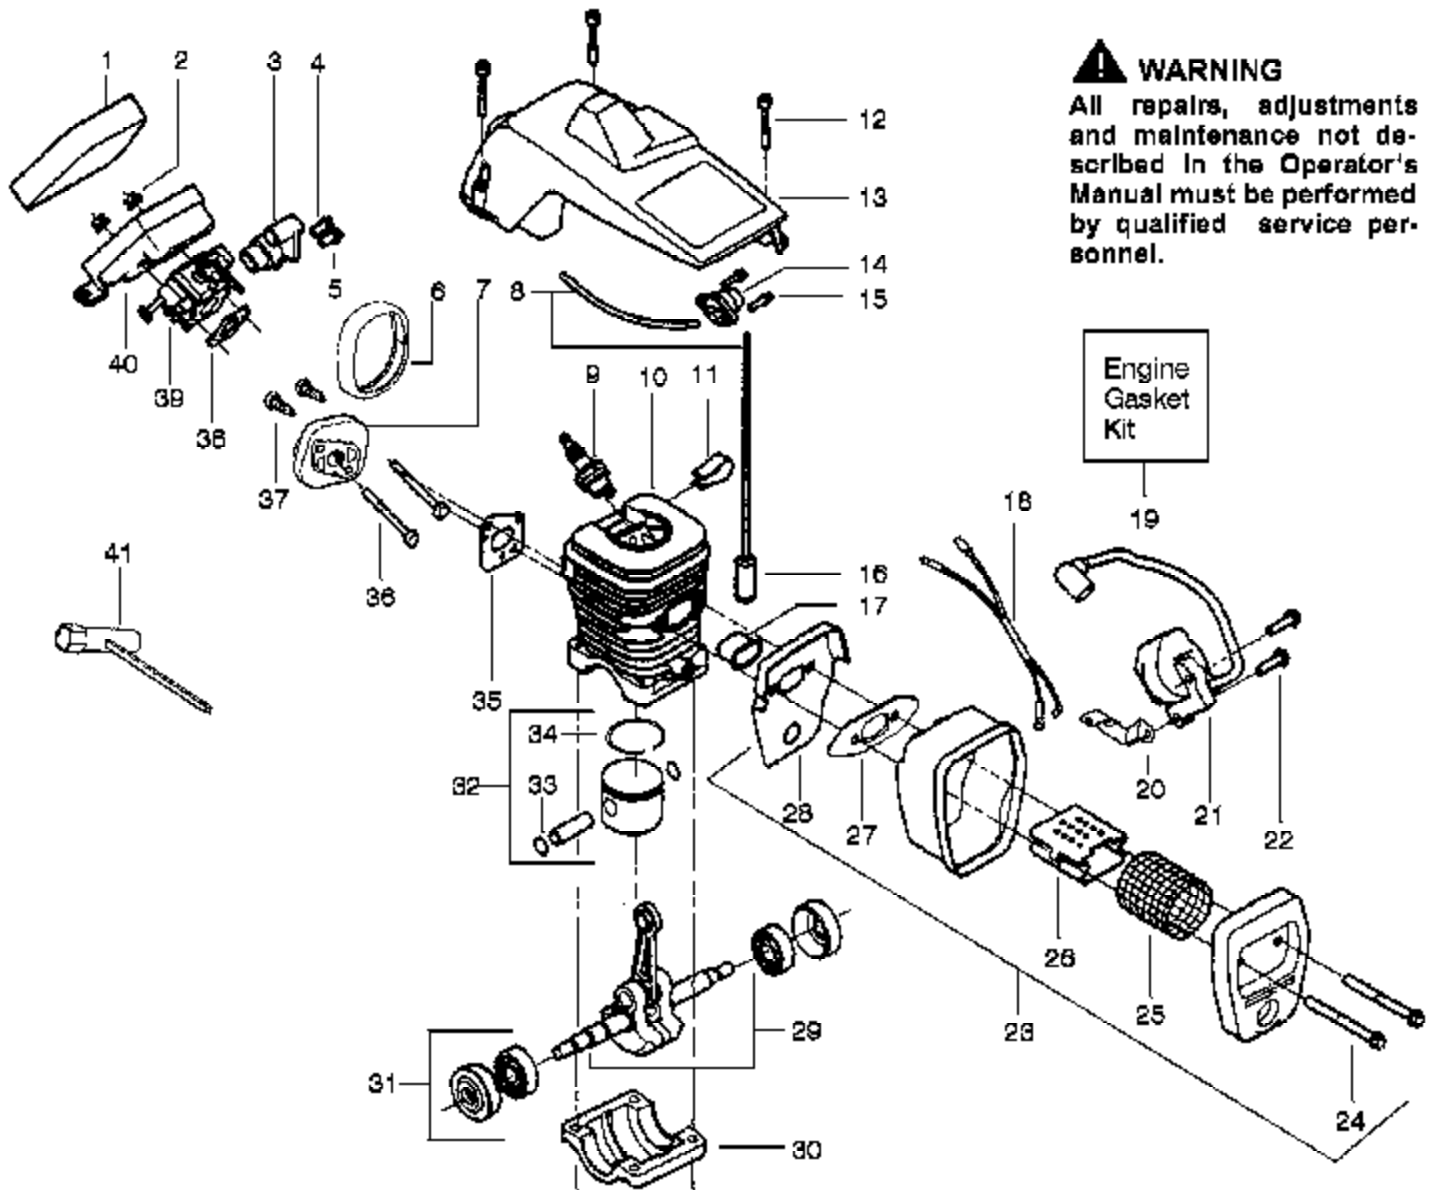

TYPE 1-5

⚠ WARNING

All repairs, adjustments and maintenance not described in the Operator's Manual must be performed by qualified service personnel.

Engine
Gasket
Kit

Ref #	Part Number	Qty	Description
1	530037793		Foam-Air Filter
2	530016101		Nut
3	530049244		Grommet-Carb Adjust
4	530038479		Limiter Cap-High
5	530038478		Limiter Cap-Low
6	530054144		Seal-Carb Adapter
7	530049700		Carb. Adapter
8	530069247		Kit-Fuel Line (Small)
9	952030150		Spark Plug (RCJ- 7Y)
10	530069606		Kit-Cylinder
11	530016136		Clip-High Tension Lead
12	530016153		Screw
13	530037798	2055 Gas Chain Saw Ref 8	Shield-Cylinder
14	530047213	Engine Assembly Type 1-5	Assy-Air Purge
15	530015780		Screw
16	530095646		Assy-Fuel Pick-up
17	530037652		Insulator-Heat
18	530052296		Assy.-Wire Harness
19	530069608		Kit-Engine Gasket (Incl. 27, 35 & 38)
20	530047442		Strap-Ground
21	530039198		Module-Ignition
22	530015814		Screw
23	530047207		Assy-Muffler (Incl. 24,25,26,27,28)
24	530016132		Screw
25	530036103		Screen-Spark
26	530037813		Diffuser-Muffler
27	530069608		Gasket-Muffler (kit)
28	530049870		Backplate-Muffler
29	530047062		Assy.-Crankshaft
30	530037935		Cap-Crankcase
31	530056363		Assy.-Seal & Bearing
32	530069604		Kit-Piston (Incl. 33 & 34)
33	530015697		Retainer-Piston Pin
34	530029805		Ring-Piston
35	530069608		Gasket-Carb. Adap.(kit)
36	530016187		Screw
37	530016386		Screw
38	530069608		Gasket-Carb. (kit)
39	530069703		Kit-Carburetor (Incl. 4 & 5)
40	530037804		Housing-Air Filter
41	530031163		Wrench-Bar
	530086664		Operator Manual Not Shown
	530038257		Decal Instruction Not Shown