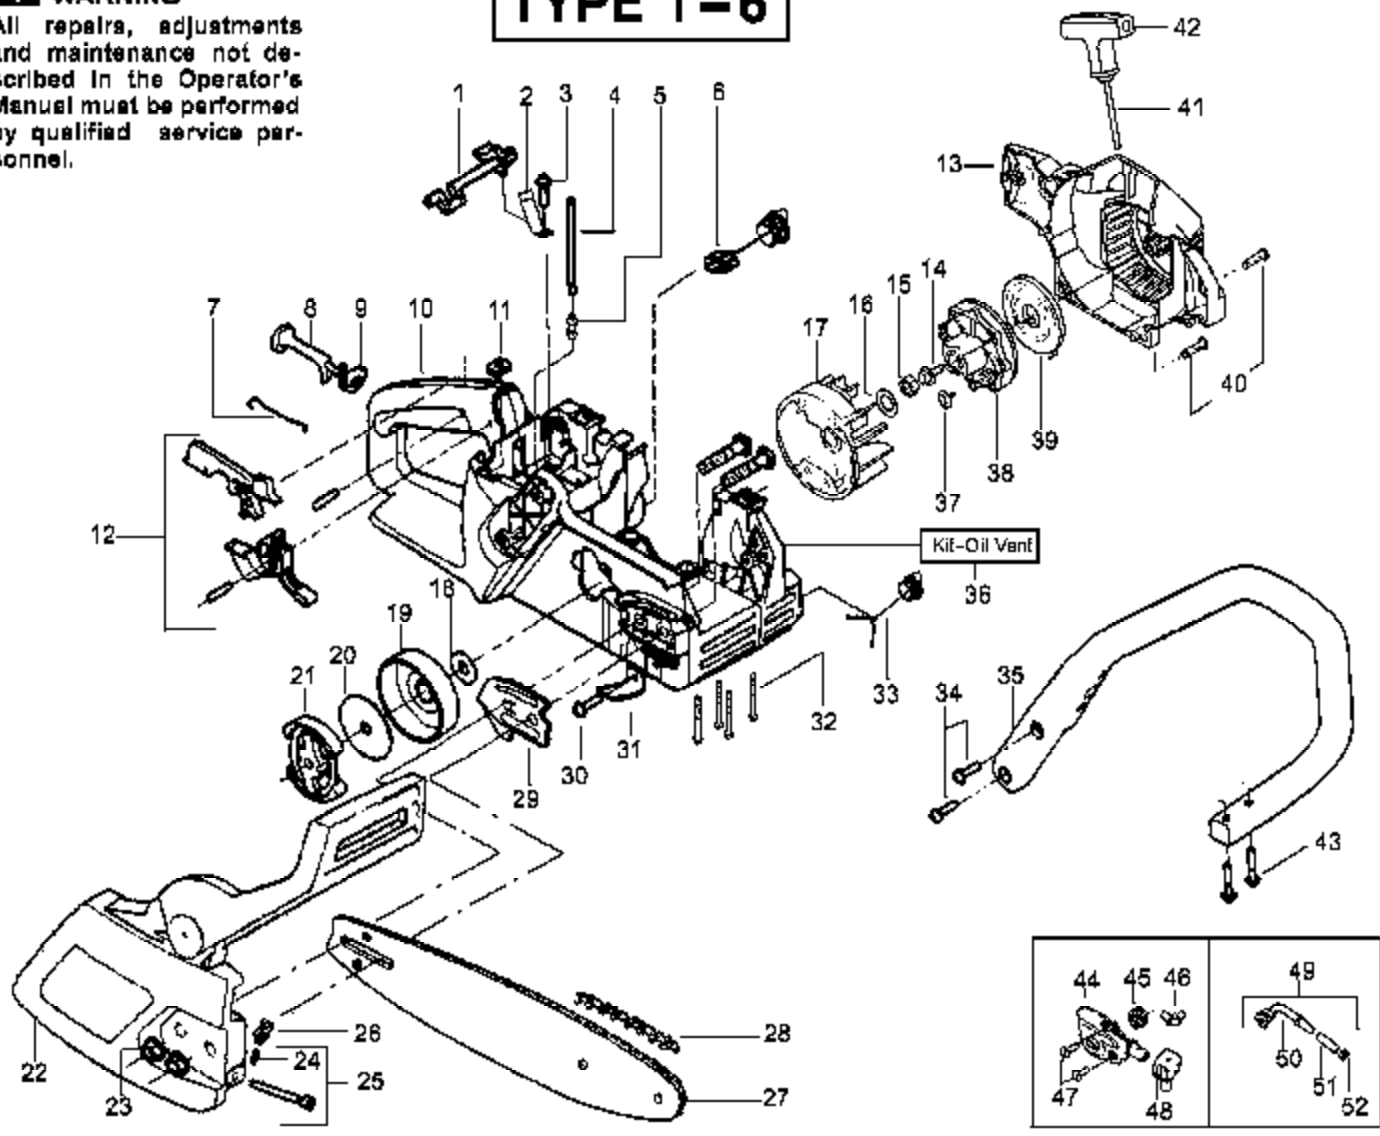

⚠ WARNING
 All repairs, adjustments and maintenance not described in the Operator's Manual must be performed by qualified service personnel.

TYPE 1-6

Ref #	Part Number	Qty	Description
1	530038227		Lever-Switch (Includes Pin)
2	530016149		Spring-Switch
3	530015775		Screw
4	530069216		Kit-Fuel Line (Large)
5	530023877		Fitting
6	530047192		Assy-Fuel Cap
7	530037809		Wire-Throttle
8	530047989		Lever-Choke
9	530038406		Grommet-Choke Knob
10	530056602		Kit-Chassis Assy.
11	530015922		Nut-Speed
12	530071305		Kit-Trigger & Lockout
13	530049334	2055 Gas Chain, Page 5 of 8	Housing-Chain
14	530015920	Handle, Chassis & Bar Assel	Screw
15	530016134		Nut-Flywheel
16	530015127		Washer-Flywheel
17	530039209		Assy-Flywheel
18	530015907		Washer - Thrust
19	530047061		Assy-Drum W/brg.
20	530015611		Washer-Clutch
21	530014949		Assy. - Clutch
22	530054735		Assy-Chain Brake
23	530015917		Nut-Bar Mounting
24	530038593		Retainer-Bar Adjust
25	530069611		Kit-Bar Adjust (Incl.24,26)
26	530015826		Pin-Bar Adjust
27	952044368		Bar-14"
28	952051209		Chain-14"
29	530038238		Plate-Bar Mounting
30	530015814		Screw
31	530029850		Chain Catcher
32	530016132		Screw
33	530010846		Assy-Oil Cap
34	530015814		Screw
35	530056798		Handle-Front
36	530071666		Kit-Oil Vent
37	530016080		Screw
38	530037817		Pulley-Starter
39	530027531		Spring-Starter
40	530015892		Screw.
41	530069232		Kit-Rope
42	530037485		Handle-Starter
43	530015940		Screw
44	530071259		Kit-Oil Pump (Incl 45,46,48)
45	530037820		Gear-Worm Spring
46	530049477		Elbow-Oil Pickup
47	530016064		Screw
48	530019206		Seal Block
49	530047663		Assy-Oil-Pickup (Incl. 50-52)
50	530038373		Pickup-Oiler
51	530037821		Filter-Oil
52	530030189		Plug-Oil Filter