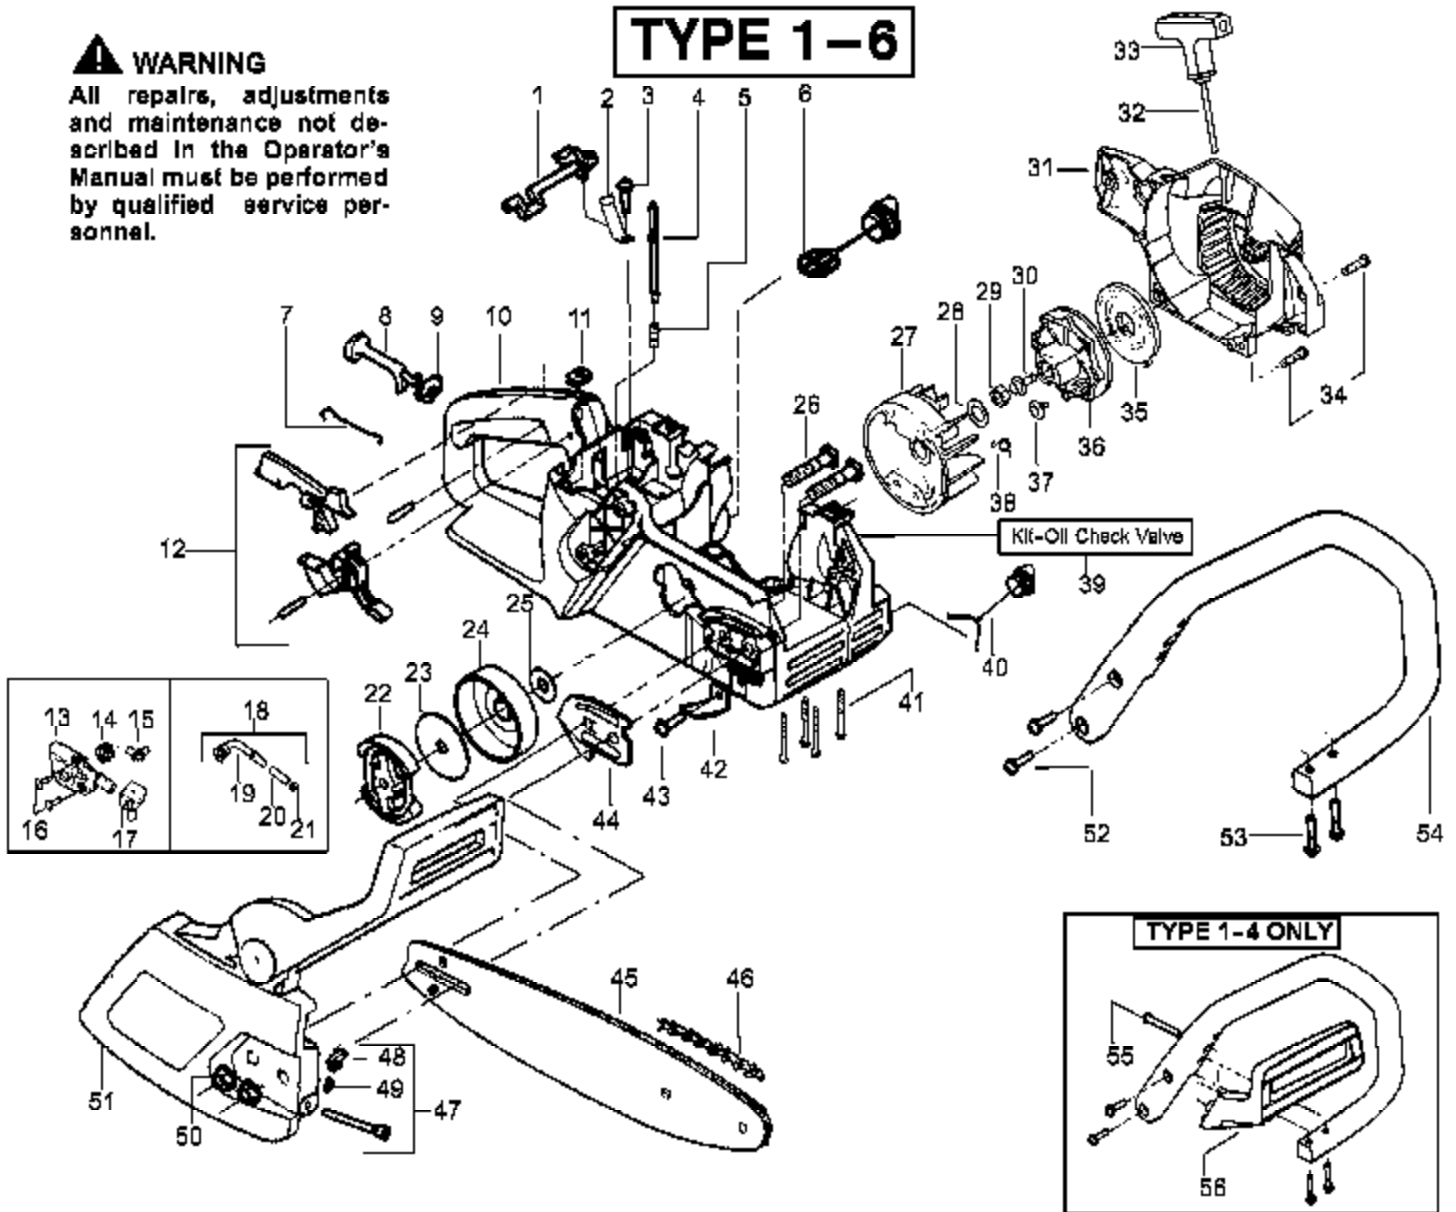

Carburetor Assembly – WT324 – #530069703

Carb.
Repair
Kit

3

Gasket/
Dia.
Kit

4

Kit - Carburetor Assembly No. 530071620 - WT-624

Note: No Repair kits are available for this carburetor, please order the complete assembly part number 530-071620 - WT-624

TYPE 1-6

***** **Service Reference** *****

Note: Your chain saw may have either a one or two piece seal. Please note the two piece seal is no longer available, and you will need to order the one piece seal as a replacement.

Two Piece Seal

One Piece Seal

If your saw has the one or two piece seal, order the **530054144** seal.