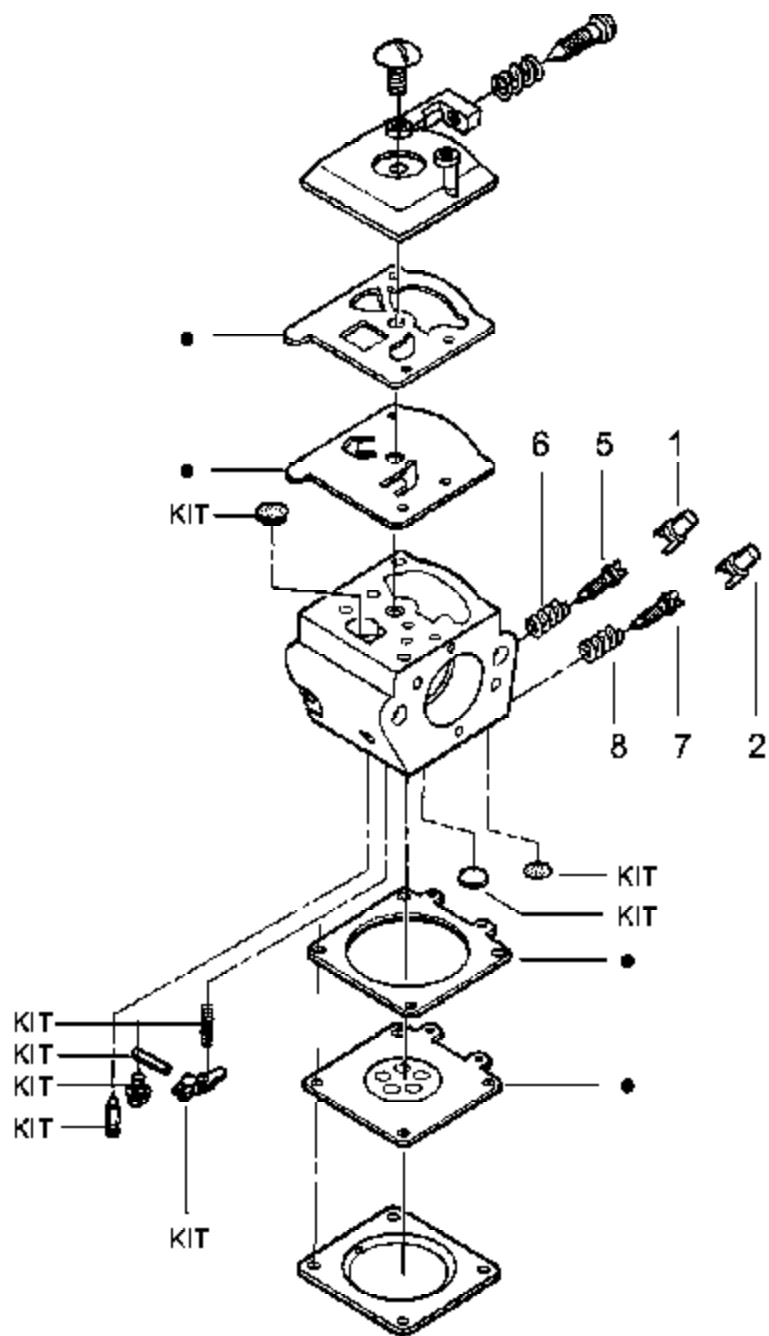

Carburetor Assembly – WT324 – #530069703

Carb.
Repair
Kit

3

Gasket/
Dia.
Kit

4

Kit - Carburetor Assembly No. 530071620 - WT-624

Note: No Repair kits are available for this carburetor, please order the complete assembly part number 530-071620 - WT-624

TYPE 1-6

***** **Service Reference** *****

Note: Your chain saw may have either a one or two piece seal. Please note the two piece seal is no longer available, and you will need to order the one piece seal as a replacement.

Two Piece Seal

One Piece Seal

If your saw has the one or two piece seal, order the **530054144** seal.