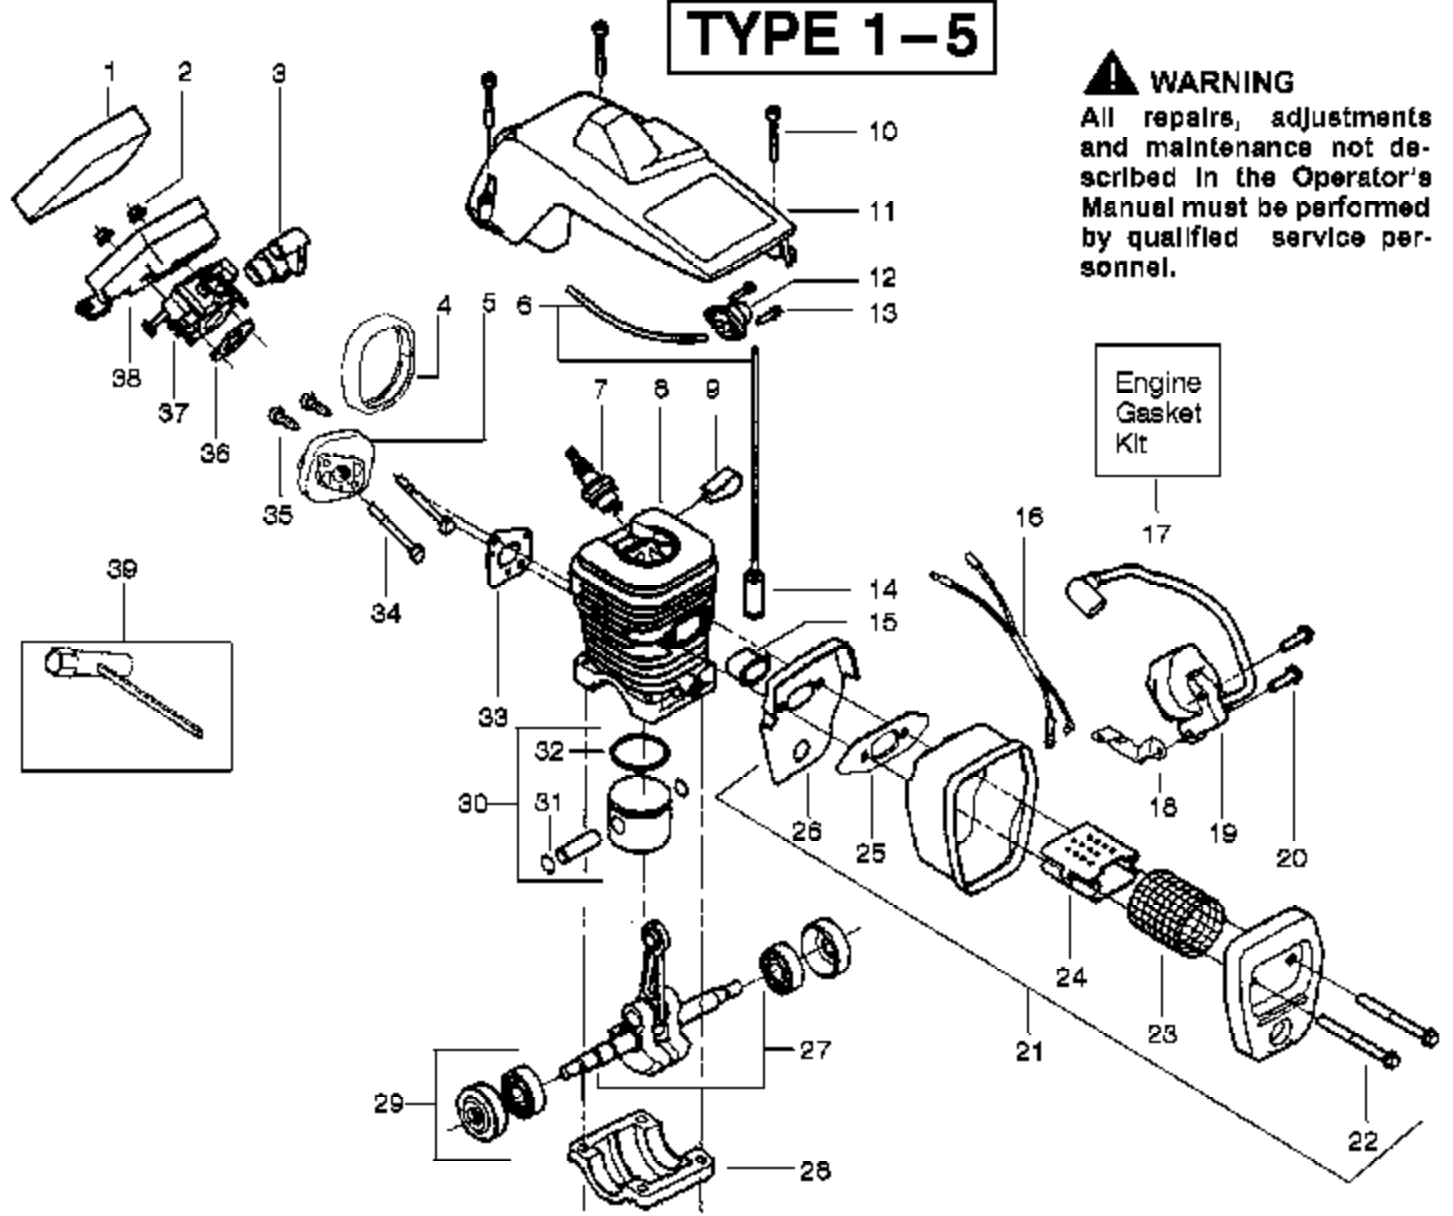

TYPE 1-5

⚠ WARNING
All repairs, adjustments and maintenance not described in the Operator's Manual must be performed by qualified service personnel.