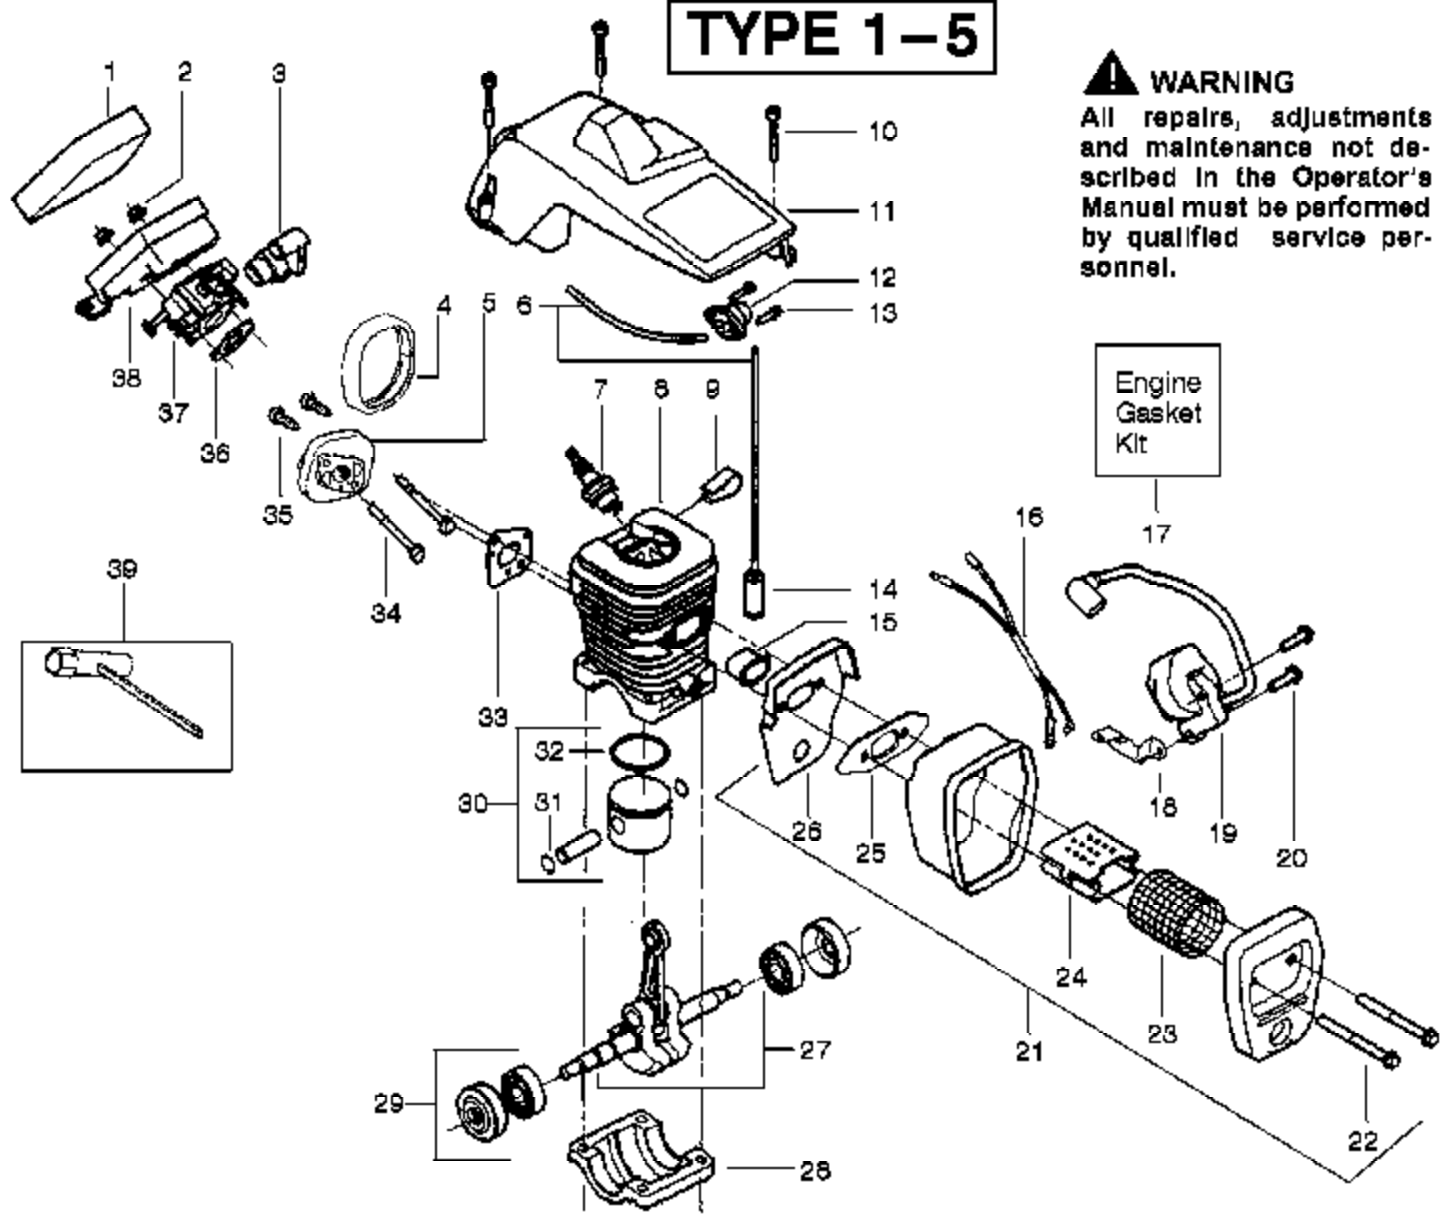

TYPE 1-5

⚠ WARNING
All repairs, adjustments and maintenance not described in the Operator's Manual must be performed by qualified service personnel.

Ref #	Part Number	Qty	Description
1	530037793		Foam Air Filter
2	530016101		Nut
3	530035526		Grommet Carb Adjust
4			Seal Carb Adapter See Service Reference
5	530049700		Carb. Adapter
6	530069247		Fuel Line Kit (Small)
7	952030150		Spark Plug (RCJ-7Y)
8	530069606		Cylinder Kit 2050,2150,2175 (type 1-5)
8	530069607		Cylinder Kit 2375 (Type 1-5)
9	530016136		Clip High Tension Lead
10	530016153		Screw
11	530069964		Cylinder Shield 2050,2150
11	530049227		Cylinder Shield 2175,2375
12	530047213		All-Purge Assy.
13	530015780		Screw
14	530095646		Fuel Pickup Ass'y.
15	530037652		Heat Insulator
16	530052296		Assy.Wire Harness
17	530069608		Kit Engine Gasket (Incl. 25, 33 & 36)
18	530047442		Strap Ground
19	530039167		Module Ignition
20	530015814		Screw
21	530047207		Assy Muffler (Incl. 2226)
22	530016132		Screw
23	530036103		Screen Spark
24	530037813		Diffuser Muffler
25	530069608		Gasket Muffler
26	530049870		Backplate Muffler
27	530047062		Assy. Crankshaft
28	530037935		Cap Crankcase
29	530056363		Assy.Seal & Bearing
30	530069604		Kit Piston 2050,2150,2175 (Type 1 (Incl. 31 & 32)
30	530069605		Kit Piston 2375 (Type 15) (Incl. 31 & 32)
31	530015697		Retainer Piston Pin
32	530029805		Ring Piston 2050,2150,2175
32	530038729		Ring Piston 2375
33	530069608		Gasket Carb. Adapter
34	530016187		Screw
35	530016386		Screw
36	530069608		Gasket Carburetor
37	530069703		Kit Carburetor (WT-324)
38	530037804		Housing Air Filter
39	530031163		Wrench Bar
	530087857		Operator Manual Type 1,2,3,4 Not Shown
	530163649		Operator Manual Type 5 Not Shown
	530038257		Decal Instruction Operator Manual; Not Shown
	530038486		Decal Stop Operator Manual; Not Shown

2050 Gas Saw, Page 46 of 119
Engine Assembly, Type 1-5