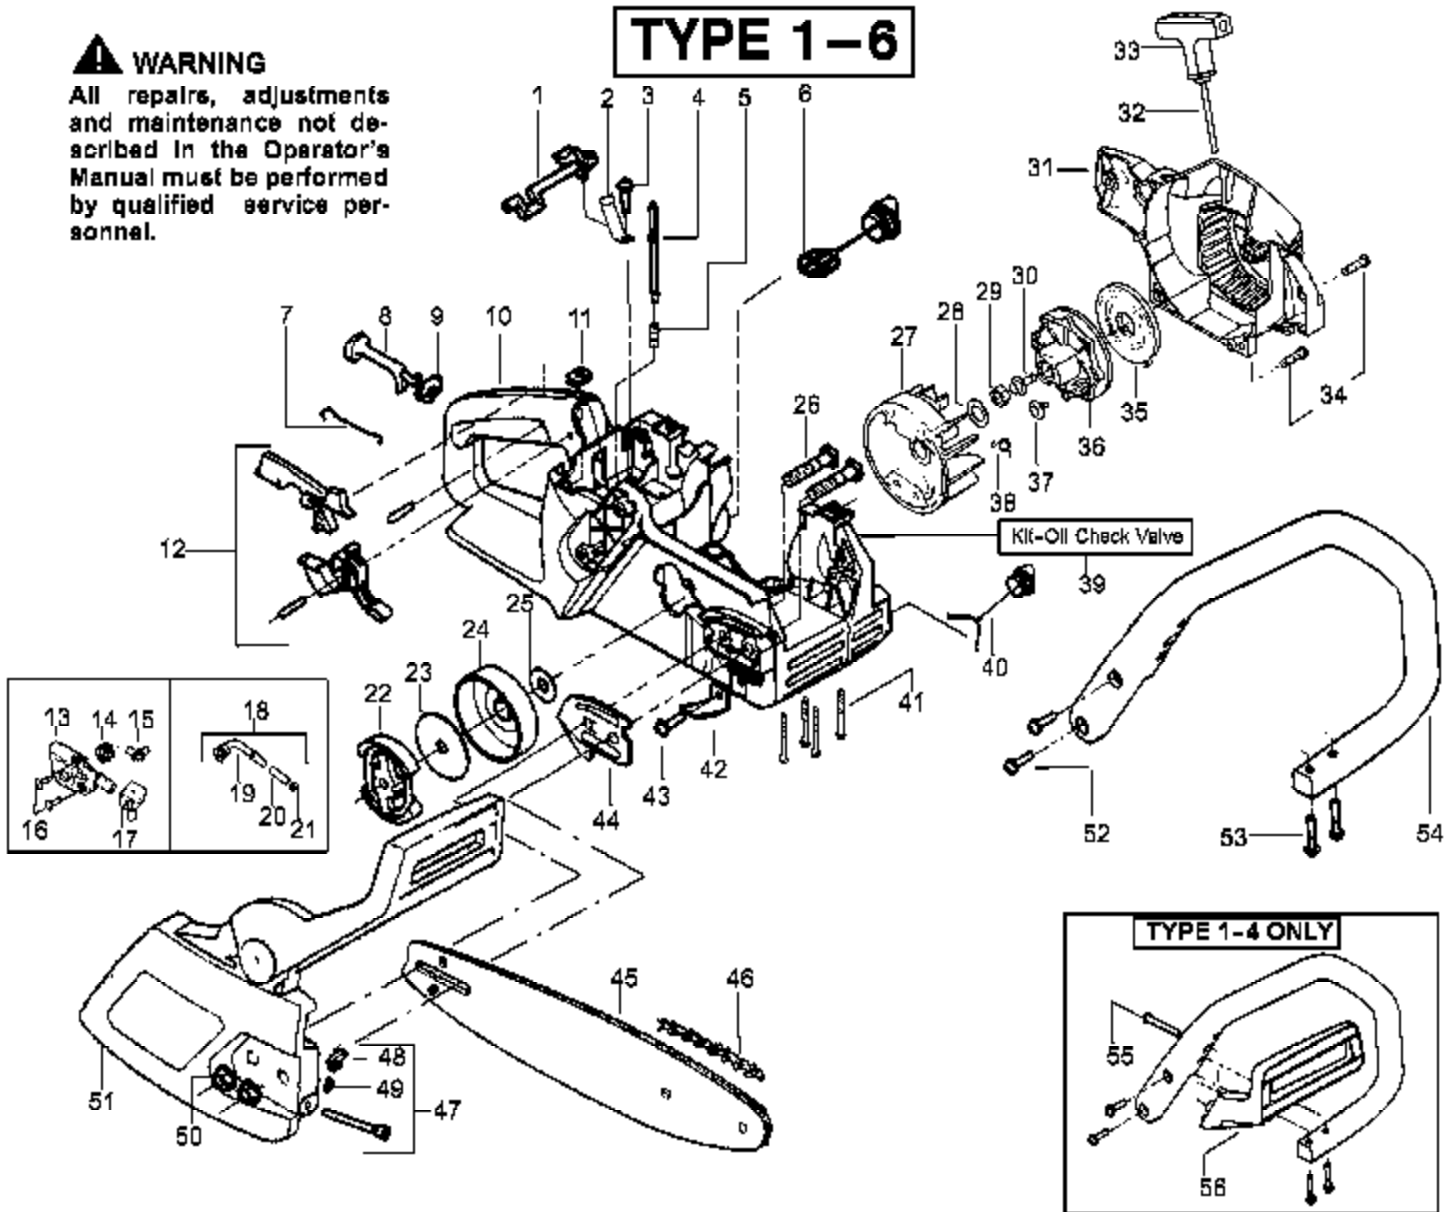

Ref #	Part Number	Qty	Description
1	530038227		Lever-Switch (Incl. Pin)
2	530016149		Spring-Switch
3	530015775		Screw
4	530069216		Kit-Fuel Line (Large)
5	530023877		Fitting
6	530047192		Assy-Fuel Cap
7	530037809		Wire-Throttle
8	530047989		Lever-Choke
9	530038406		Grommet-Choke Knob
10	530069822		Assy-Chassis
11	530015922		Nut-Speed
12	530071305		Kit-Trigger & Lockout
13	530071259	2050 Gas Saw 210018 of 10	Kit-Oil Pump (incl 14,15,17)
14	530037820	Handle, Chassis & Bar Ass'y	Gear-Worm Spring
15	530049477		Elbow-Oil Pickup
16	530016064		Screw
17	530019206		Seal Block
18	530047663		Assy-Oil-Pickup (Incl. 19, 20 & 21)
19	530038373		Pickup-Oiler
20	530037821		Filter-Oil
21	530030189		Plug-Oil Filter
22	530014949		Assy. - Clutch
23	530015611		Washer-Clutch
24	530047061		Assy-Drum W/brg.
25	530015907		Washer - Thrust
26	530016133		Bolt-Bar Mounting
27	530039209		Assy-Flywheel
28	530015127		Washer-Flywheel
29	530016134		Nut-Flywheel
30	530015920		Screw
31	530049334		Housing-Fan 2050,2150
31	530049337		Housing-Fan 2175,2375
32	530069232		Kit-Rope
33	530037485		Handle-Starter
34	530015892		Screw
35	530027531		Spring-Starter
36	530037817		Pulley-Starter
37	530016080		Screw
38	530023817		Spring - Starter Dog
39	530071666		Kit-Oil Check Valve
40	530010846		Assy-Oil Cap
41	530016132		Screw
42	530029850		Chain Catcher
43	530015814		Screw
44	530038238		Plate-Bar Mounting
45	952044368		Bar 14"
	952044370		Bar-16"
	952044418		Bar-18"
46	952051209		Chain-14"
	952051211		Chain-16"
	952051338		Chain-18"
47	530069611		Kit-Bar Adjust (incl.49,50)
48	530015826		Pin-Bar Adjust
49	530038593		Retainer-Bar Adjust
50	530015917		Nut-Bar Mounting
51	530054735		Assy-Chain Brake 2050,2150