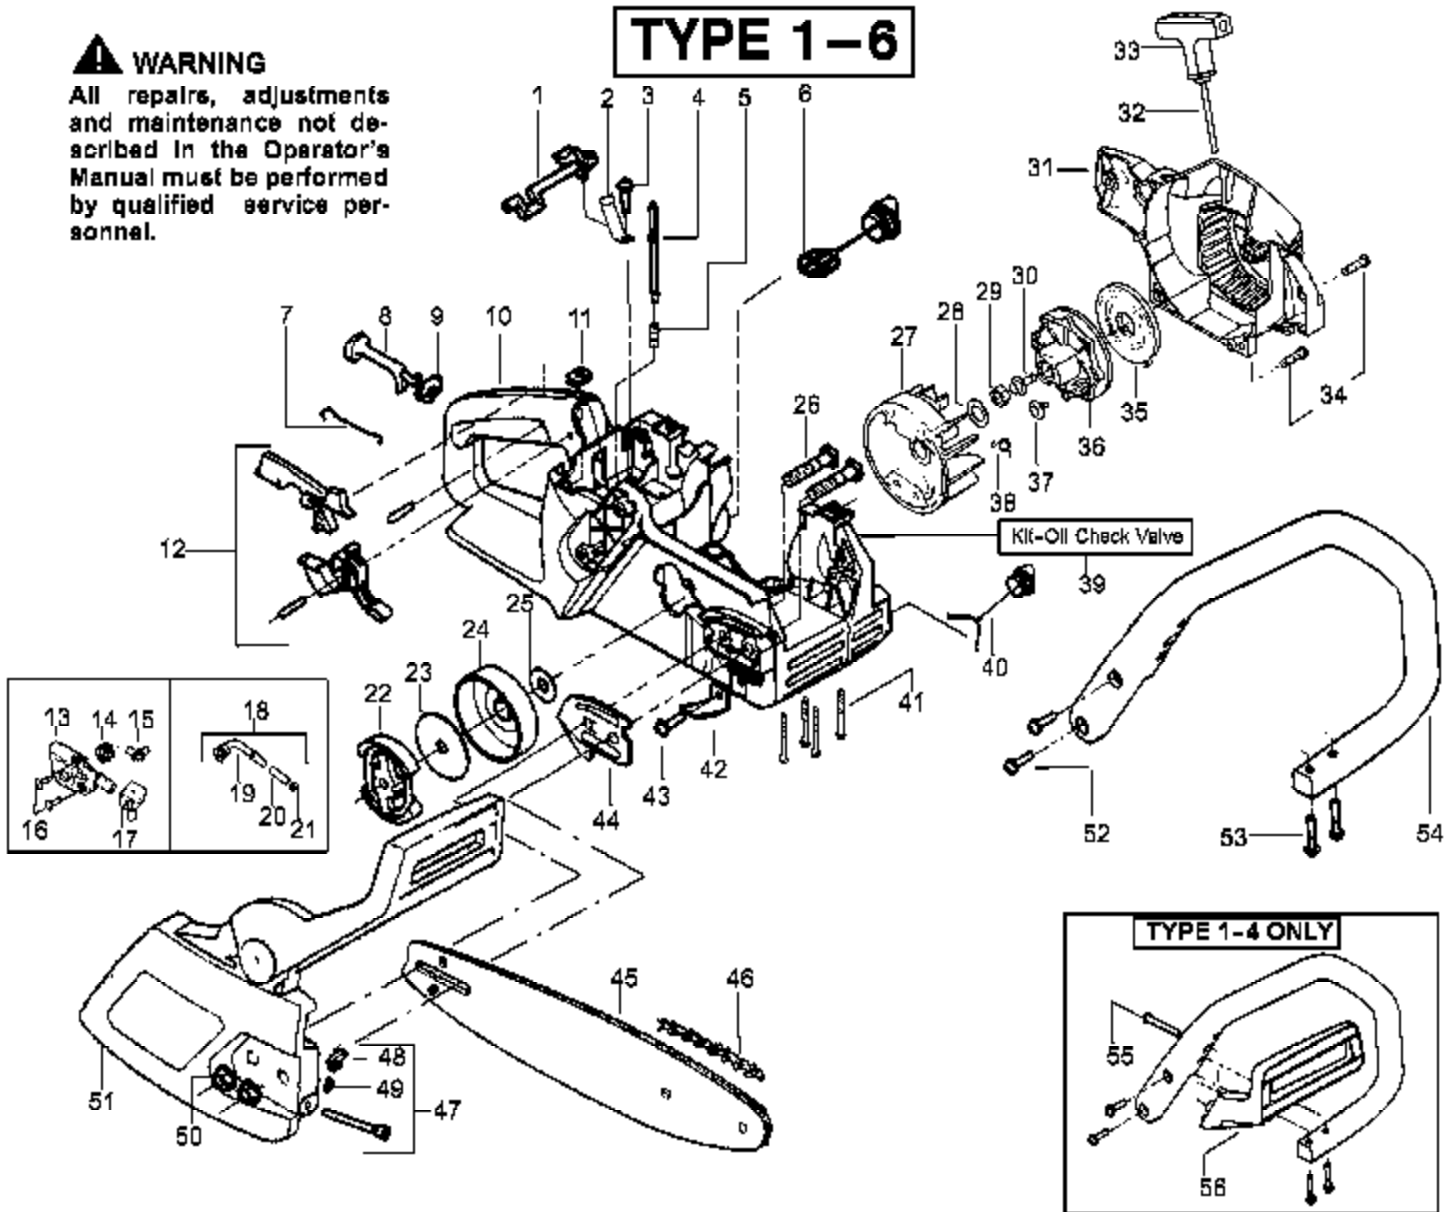

2050 Gas Saw, Type 1-5
 Engine Assembly

⚠ WARNING

All repairs, adjustments and maintenance not described in the Operator's Manual must be performed by qualified service personnel.

TYPE 1-6

Ref #	Part Number	Qty	Description
1	530038227		Lever-Switch (Incl. Pin)
2	530016149		Spring-Switch
3	530015775		Screw
4	530069216		Kit-Fuel Line (Large)
5	530023877		Fitting
6	530047192		Assy-Fuel Cap
7	530037809		Wire-Throttle
8	530047989		Lever-Choke
9	530038406		Grommet-Choke Knob
10	530069822		Assy-Chassis
11	530015922		Nut-Speed
12	530071305		Kit-Trigger & Lockout
13	530071259	2050 Gas Saw Type 28 of 10	Kit-Oil Pump (incl 14,15,17)
14	530037820	Handle, Chassis & Bar Ass'y	Gear-Worm Spring
15	530049477		Elbow-Oil Pickup
16	530016064		Screw
17	530019206		Seal Block
18	530047663		Assy-Oil-Pickup (Incl. 19, 20 & 21)
19	530038373		Pickup-Oiler
20	530037821		Filter-Oil
21	530030189		Plug-Oil Filter
22	530014949		Assy. - Clutch
23	530015611		Washer-Clutch
24	530047061		Assy-Drum W/brg.
25	530015907		Washer - Thrust
26	530016133		Bolt-Bar Mounting
27	530039209		Assy-Flywheel
28	530015127		Washer-Flywheel
29	530016134		Nut-Flywheel
30	530015920		Screw
31	530049334		Housing-Fan 2050,2150
31	530049337		Housing-Fan 2175,2375
32	530069232		Kit-Rope
33	530037485		Handle-Starter
34	530015892		Screw
35	530027531		Spring-Starter
36	530037817		Pulley-Starter
37	530016080		Screw
38	530023817		Spring - Starter Dog
39	530071666		Kit-Oil Check Valve
40	530010846		Assy-Oil Cap
41	530016132		Screw
42	530029850		Chain Catcher
43	530015814		Screw
44	530038238		Plate-Bar Mounting
45	952044368		Bar 14"
	952044370		Bar-16"
	952044418		Bar-18"
46	952051209		Chain-14"
	952051211		Chain-16"
	952051338		Chain-18"
47	530069611		Kit-Bar Adjust (incl.49,50)
48	530015826		Pin-Bar Adjust
49	530038593		Retainer-Bar Adjust
50	530015917		Nut-Bar Mounting
51	530054735		Assy-Chain Brake 2050,2150