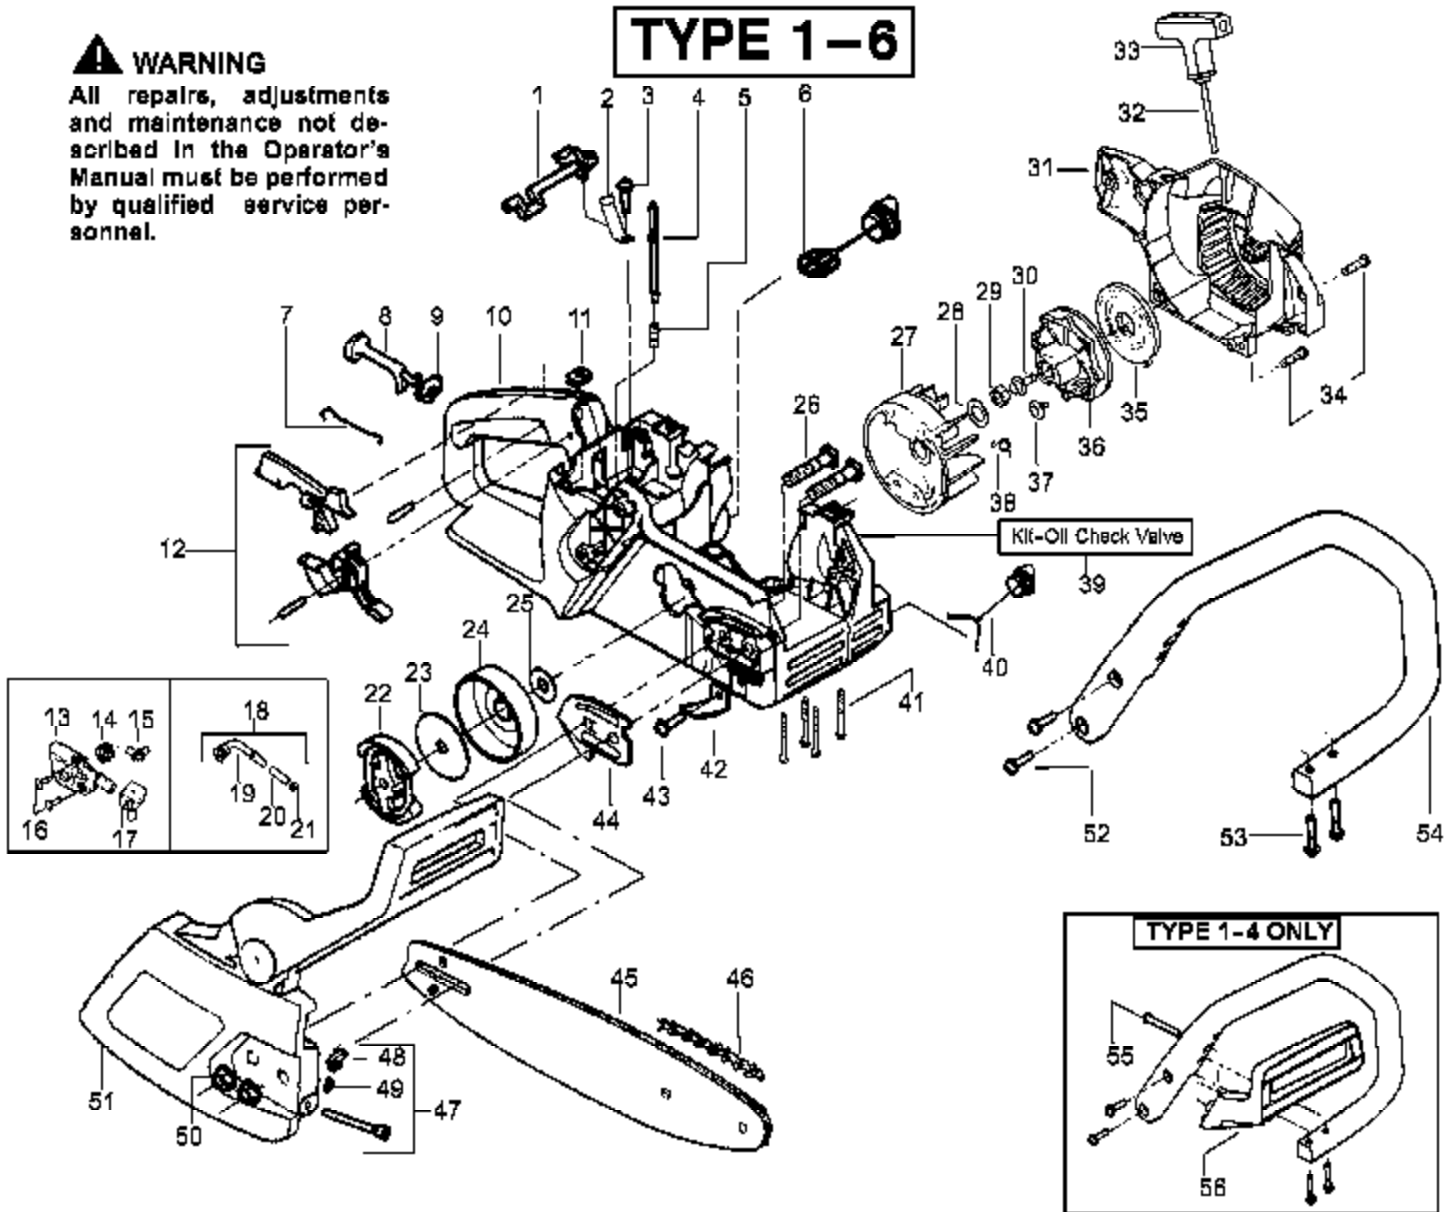

2050 Gas Saw, Page 6 of 10
 Engine Assembly, Type 1-5

⚠ WARNING

All repairs, adjustments and maintenance not described in the Operator's Manual must be performed by qualified service personnel.

TYPE 1-6

Ref #	Part Number	Qty	Description
1	530038227		Lever-Switch (Incl. Pin)
2	530016149		Spring-Switch
3	530015775		Screw
4	530069216		Kit-Fuel Line (Large)
5	530023877		Fitting
6	530047192		Assy-Fuel Cap
7	530037809		Wire-Throttle
8	530047989		Lever-Choke
9	530038406		Grommet-Choke Knob
10	530069822		Assy-Chassis
11	530015922		Nut-Speed
12	530071305		Kit-Trigger & Lockout
13	530071259	2050 Gas Saw, 2175 of (10)	Kit-Oil Pump (incl 14,15,17)
14	530037820	Handle, Chassis & Bar Assy	Gear-Worm Spring
15	530049477		Elbow-Oil Pickup
16	530016064		Screw
17	530019206		Seal Block
18	530047663		Assy-Oil-Pickup (Incl. 19, 20 & 21)
19	530038373		Pickup-Oiler
20	530037821		Filter-Oil
21	530030189		Plug-Oil Filter
22	530014949		Assy. - Clutch
23	530015611		Washer-Clutch
24	530047061		Assy-Drum W/brg.
25	530015907		Washer - Thrust
26	530016133		Bolt-Bar Mounting
27	530039209		Assy-Flywheel
28	530015127		Washer-Flywheel
29	530016134		Nut-Flywheel
30	530015920		Screw
31	530049334		Housing-Fan 2050,2150
31	530049337		Housing-Fan 2175,2375
32	530069232		Kit-Rope
33	530037485		Handle-Starter
34	530015892		Screw
35	530027531		Spring-Starter
36	530037817		Pulley-Starter
37	530016080		Screw
38	530023817		Spring - Starter Dog
39	530071666		Kit-Oil Check Valve
40	530010846		Assy-Oil Cap
41	530016132		Screw
42	530029850		Chain Catcher
43	530015814		Screw
44	530038238		Plate-Bar Mounting
45	952044368		Bar 14"
	952044370		Bar-16"
	952044418		Bar-18"
46	952051209		Chain-14"
	952051211		Chain-16"
	952051338		Chain-18"
47	530069611		Kit-Bar Adjust (incl.49,50)
48	530015826		Pin-Bar Adjust
49	530038593		Retainer-Bar Adjust
50	530015917		Nut-Bar Mounting
51	530054735		Assy-Chain Brake 2050,2150