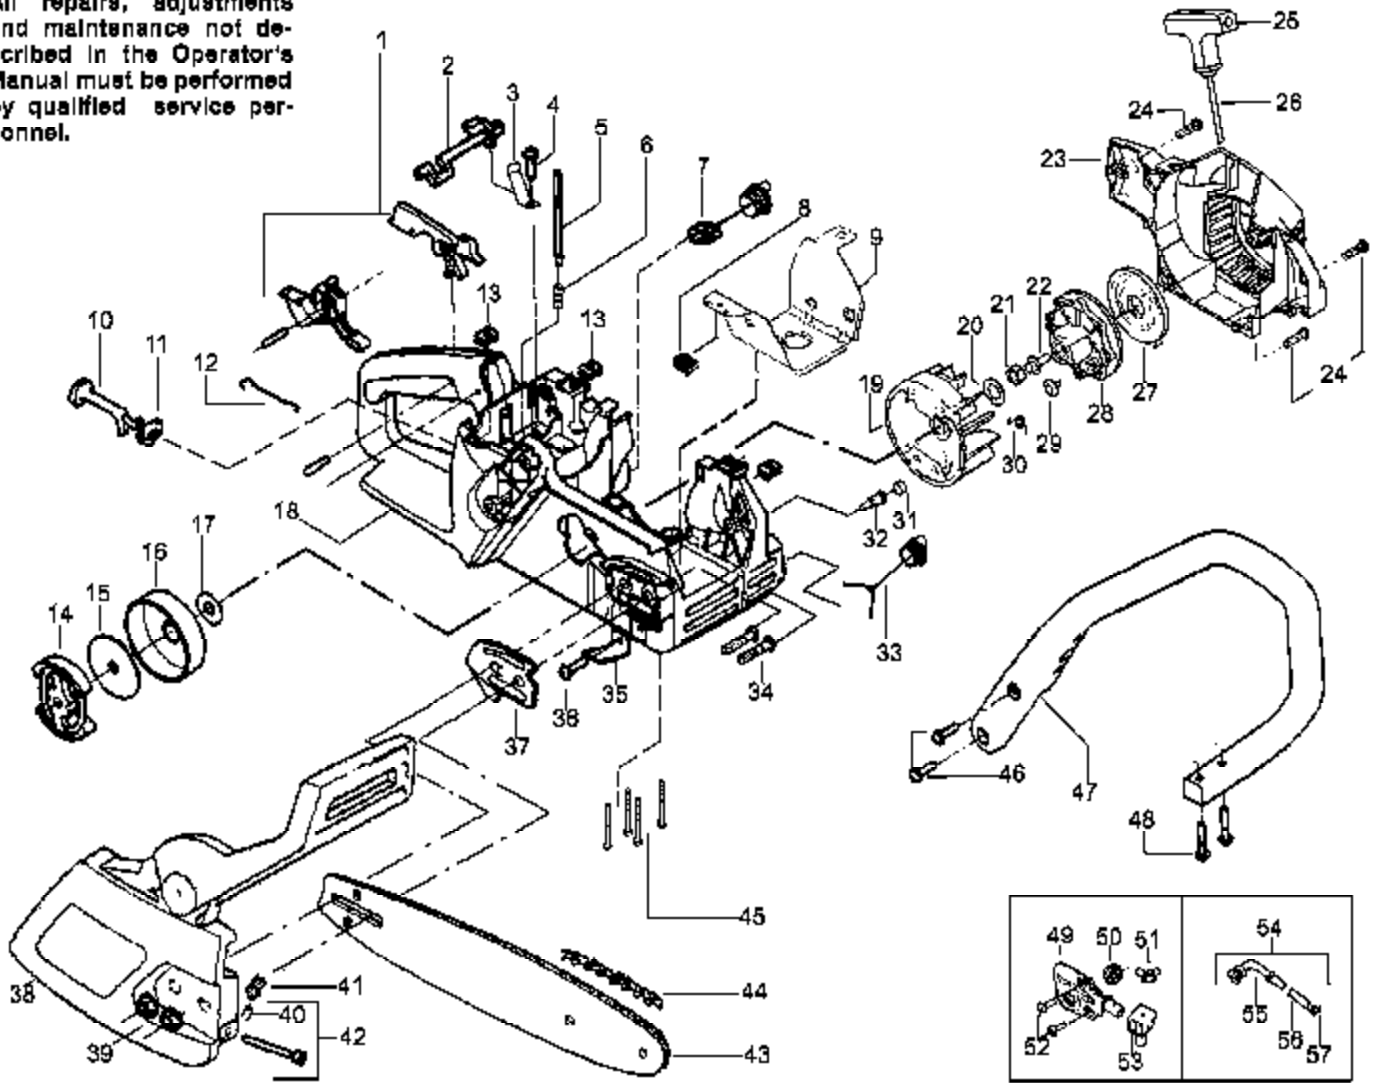

**⚠ WARNING**

All repairs, adjustments and maintenance not described in the Operator's Manual must be performed by qualified service personnel.

Ref #	Part Number	Qty	Description
1	530071305		Kit-Trigger & Lockout (Includes Pin)
2	530038227		Lever-Switch
3	530016149		Spring-Switch
4	530015775		Screw
5	530069216		Kit-Fuel Line (Large)
6	530023877		Fitting - Fuel line
7	530047192		Assy-Fuel Cap
8	530055322		Clip - "U"
9	530055183		Shield - Heat
10	530047989		Lever-Choke
11	530038406		Grommet-Choke lever
12	530037809		Wire-Throttle
13	530015922		Nut-Speed
14	530014949	1950LE Gas Saw Page 8 of 9 Handle, Chassis & Bar Assel	Assy. Clutch
15	530015611		Washer-Clutch
16	530047061		Assy-Drum W/brg.
17	530015907		Washer - Thrust
18	530069822		Kit - Chassis Assy.
19	530039209		Flywheel Ass'y.
20	530015127		Washer-Flywheel
21	530016134		Nut-Flywheel
22	530015920		Screw
23	530049334		Fan Housing
24	530015892		Screw
25	530037485		Handle-Starter
26	530069232		Kit-Rope
27	530027531		Spring-Starter
28	530037817		Pulley-Starter
29	530016080		Screw
30	530023817		Spring - Starter Dog
31	530038264		Plug - Bronze Vent
32	530026119		Check Valve
33	530010846		Assy-Oil Cap
34	530016133		Bolt - Bar
35	530029850		Chain Catcher
36	530015814		Screw
37	530038238		Plate-Bar Mounting
38	530054735		Assy.-Chain Brake
39	530015917		Nut-Bar Mounting
40	530038593		Retainer-Bar Adjust
41	530015826		Pin-Bar Adjust
42	530069611		Kit-Bar Adjust (incl 40,41)
43	952044368		Bar-14"
44	952051209		Chain-14"
45	530016132		Screw
46	530015814		Screw
47	530056798		Handle-Front
48	530015940		Screw
49	530071259		Kit-Oil Pump (incl 50,51,53)
50	530037820		Gear-Worm Spring
51	530049477		Elbow-Oil Pickup
52	530016064		Screw
53	530019206		Seal Block
54	530047663		Assy-Oil-Pickup (Incl. 55-57)
55	530038373		Oiler Pickup
56	530037821		Oil Filter