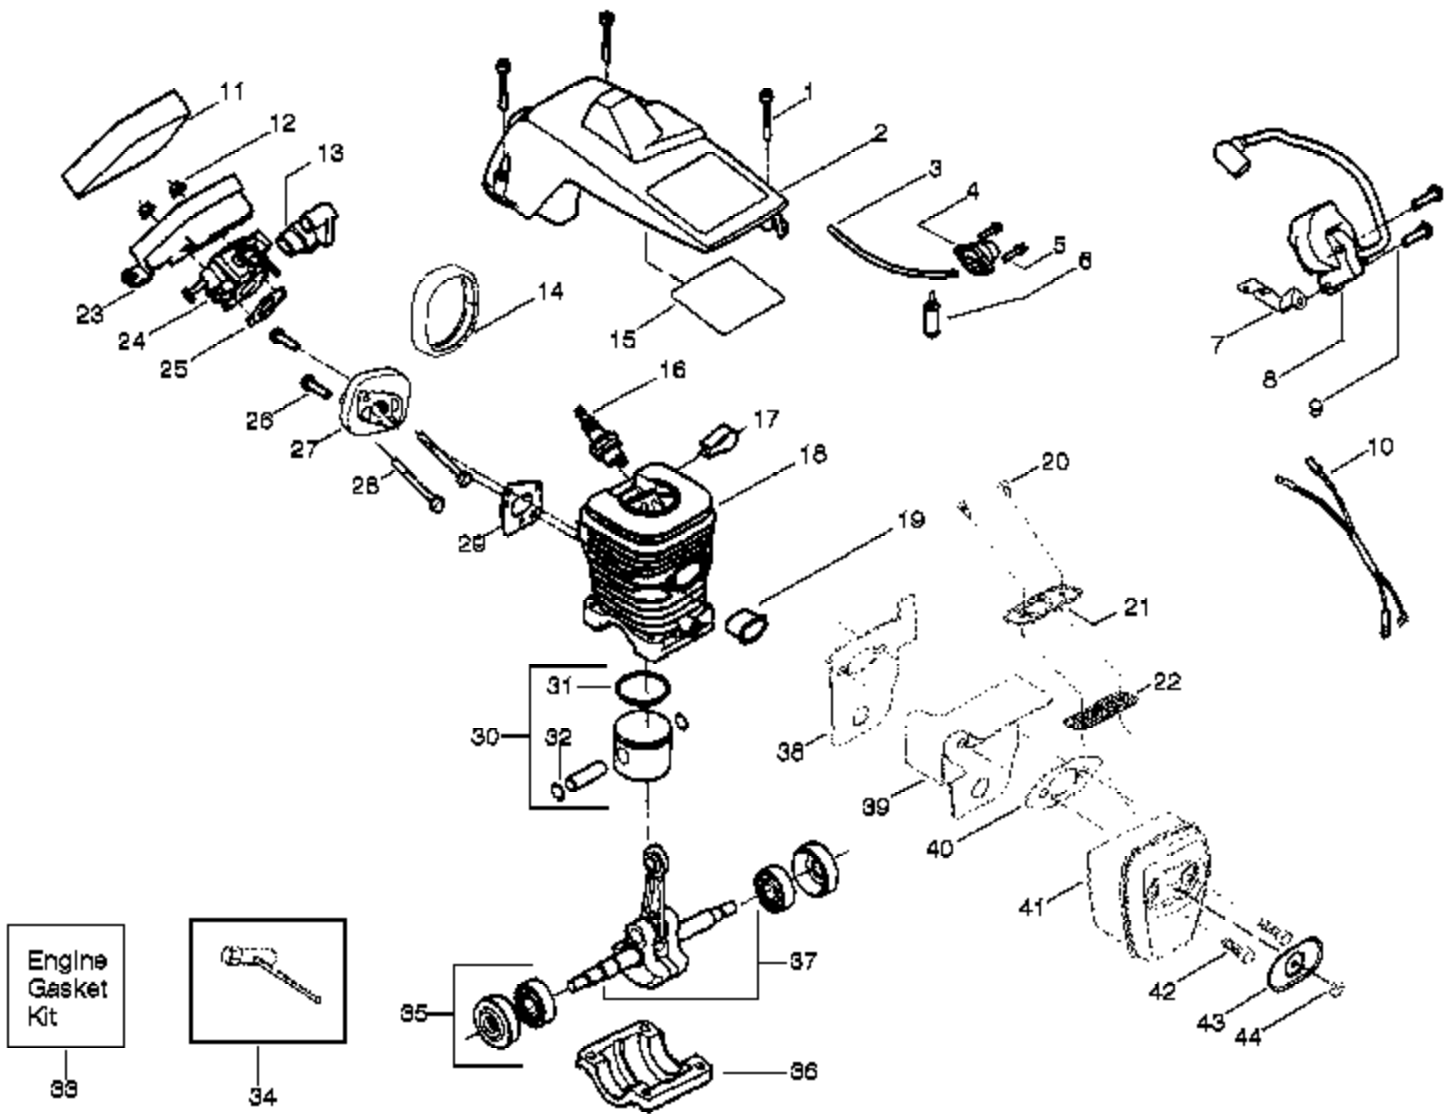

Ref #	Part Number	Qty	Description
1	530016153		Screw
2	530055637		Assy Cylinder Shield (includes # 15)
3	530069247		Kit Fuel Line (Small)
4	530047213		Assy Air Purge
5	530015780		Screw
6	530095646		Assy Fuel Pick up
7	530047442		Strap Ground
8	530039198		Ignition Module
9	530015814		Screw
10	530052296		Assy Wire Harness
11	530037793		Foam Air Filter
12	530016101		Nut
13	530035526		1950LE Gas Saw Page 6 of 8 Grommet Carb Adjust
14	530054144		Engine Assembly Seal Carb Adapter
15	530055698		Reflector Heat
16	952030150		Spark Plug (RCJ7Y)
17	530016136		Clip High Tension Lead
18	530071412		Kit Cylinder
19	530037652		Insulator Heat
20	530016351		Screw Outlet cover
21	530055759		Cover Outlet
22	530071413		Kit Spark Arrestor (Incl. 20,21)
23	530037804		Air Filter Housing
24			Kit Carburetor
	530071410		(WT600)
	530071622		(WT637)
25	530069608		Gasket Carb.
26	530016386		Screw
27	530049700		Carb. Adapter
28	530016187		Screw
29	530069608		Gasket Carb Adaptor
30	530071408		Kit Piston (Incl. 31 & 32)
31	530038729		Ring Piston
32	530015697		Retainer Piston Pin
33	530069608		Kit Engine Gasket (Incl. 25, 29 & 40)
34	530031163		Bar Wrench
35	530056363		Assy Seal & Bearing
36	530037935		Cap Crankcase
37	530047062		Assy Crankshaft
38	530054885		Backplate
39	530054880		Guide Outlet
40	530069608		Gasket Muffler
41	530054886		Assy Muffler (Incl. 38-40,42)
42	530016338		Bolt Muffler
43	530055586		Cover Bolt
44	530016359		Nut Brass
	530163676		Operator Manual Not Shown