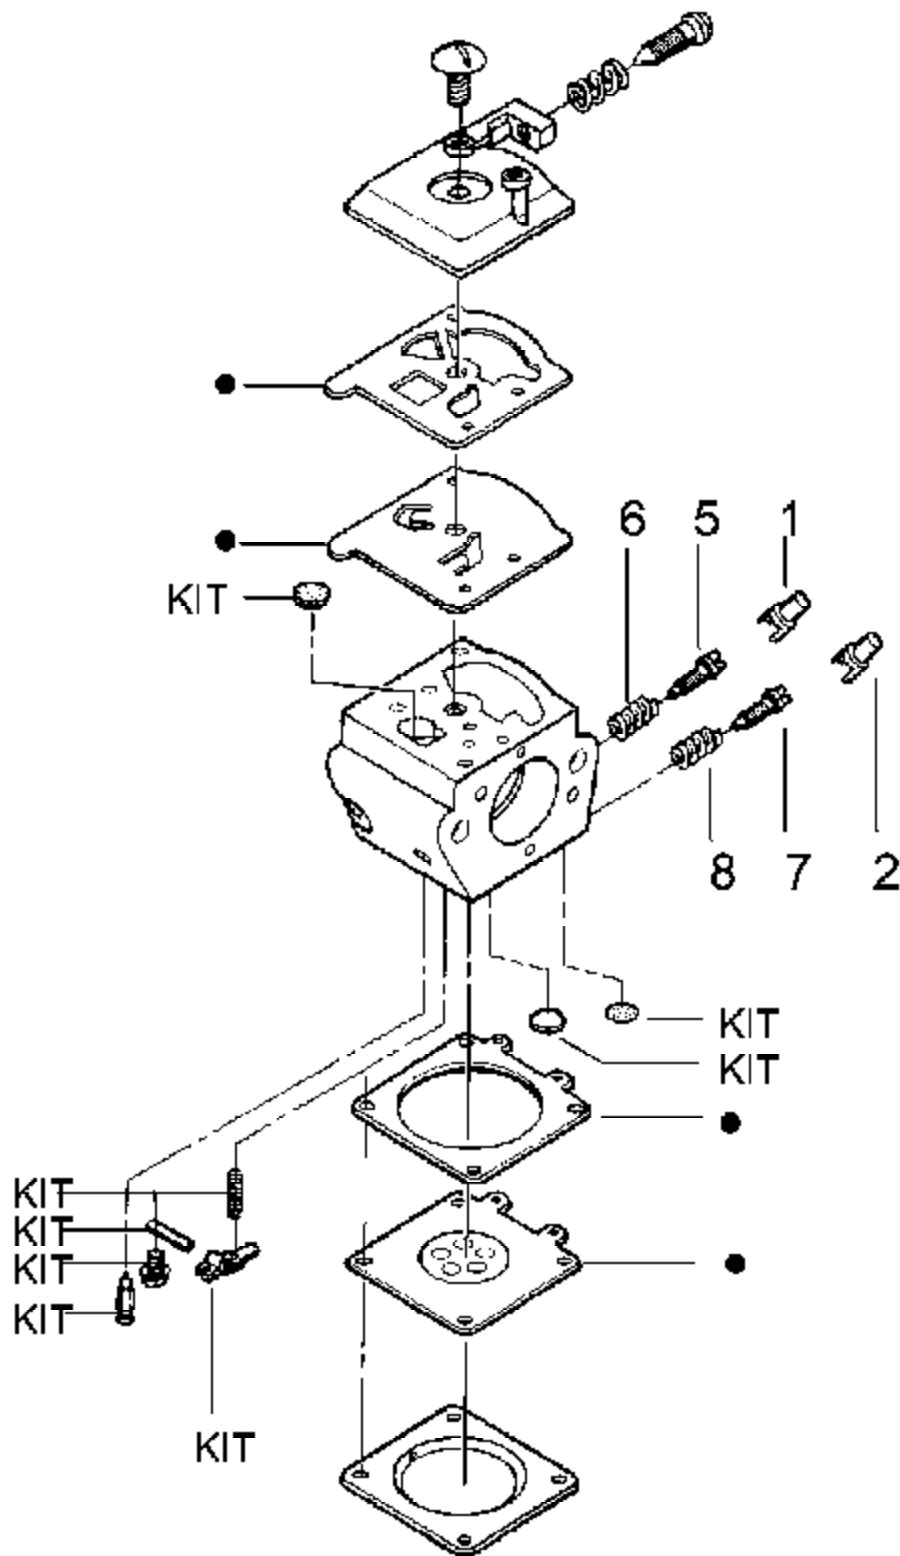

Walbro Carburetor Assembly

WT324 - #530069703

- 3 — Carb. Repair Kit
- 4 — Gasket/Dia. Kit

Ref #	Part Number	Qty	Description
1	530038479		Limiter Cap High (brown)
2	530038478		Limiter Cap Low (tan)
3	530069826		Walbro (WT324) Carburetor Repair Kit (KIT= Indicates Contents)
4	530069844		Walbro (WT324) Gasket Diaphragm Kit (DOT= Indicates Contents)
5	530035383		Needle Low Speed
6	530035293		Needle Spring Low Speed
7	530035384		Needle High Speed
8	530035295		Needle Spring High Speed
530069703	530069703		Carburetor Assembly (Walbro WT324)

1950 Gas Saw Type 62 of 11
Carburetor Assembly (Walbro

Zama Carburetor Assembly

C1Q-W8 / See Service Reference

Ref #	Part Number	Qty	Description
1	530038479		Limiter Cap High (brown)
2	530038478		Limiter Cap Low (tan)
3	530071352		Zama (C1Q-W8) Carburetor Repair Kit (KIT= Indicates Contents); The contents of the 530035270 Gasket/Diaphragm kit are included in the 530071352 Carb. Repair kit. See "Service Reference"
4	530035270		Zama (C1Q-W8) Gasket Diaphragm Kit (DOT= Indicates Contents); If replacing the complete Zama Carburetor, it is not serviceable; you will need to order #530069703 Walbro Carburetor Assy. See "Service Reference"
	530069703		Walbro Carburetor Assy. 1950 Gas Saw Type 64 of 11 Carburetor Assembly (Zama (