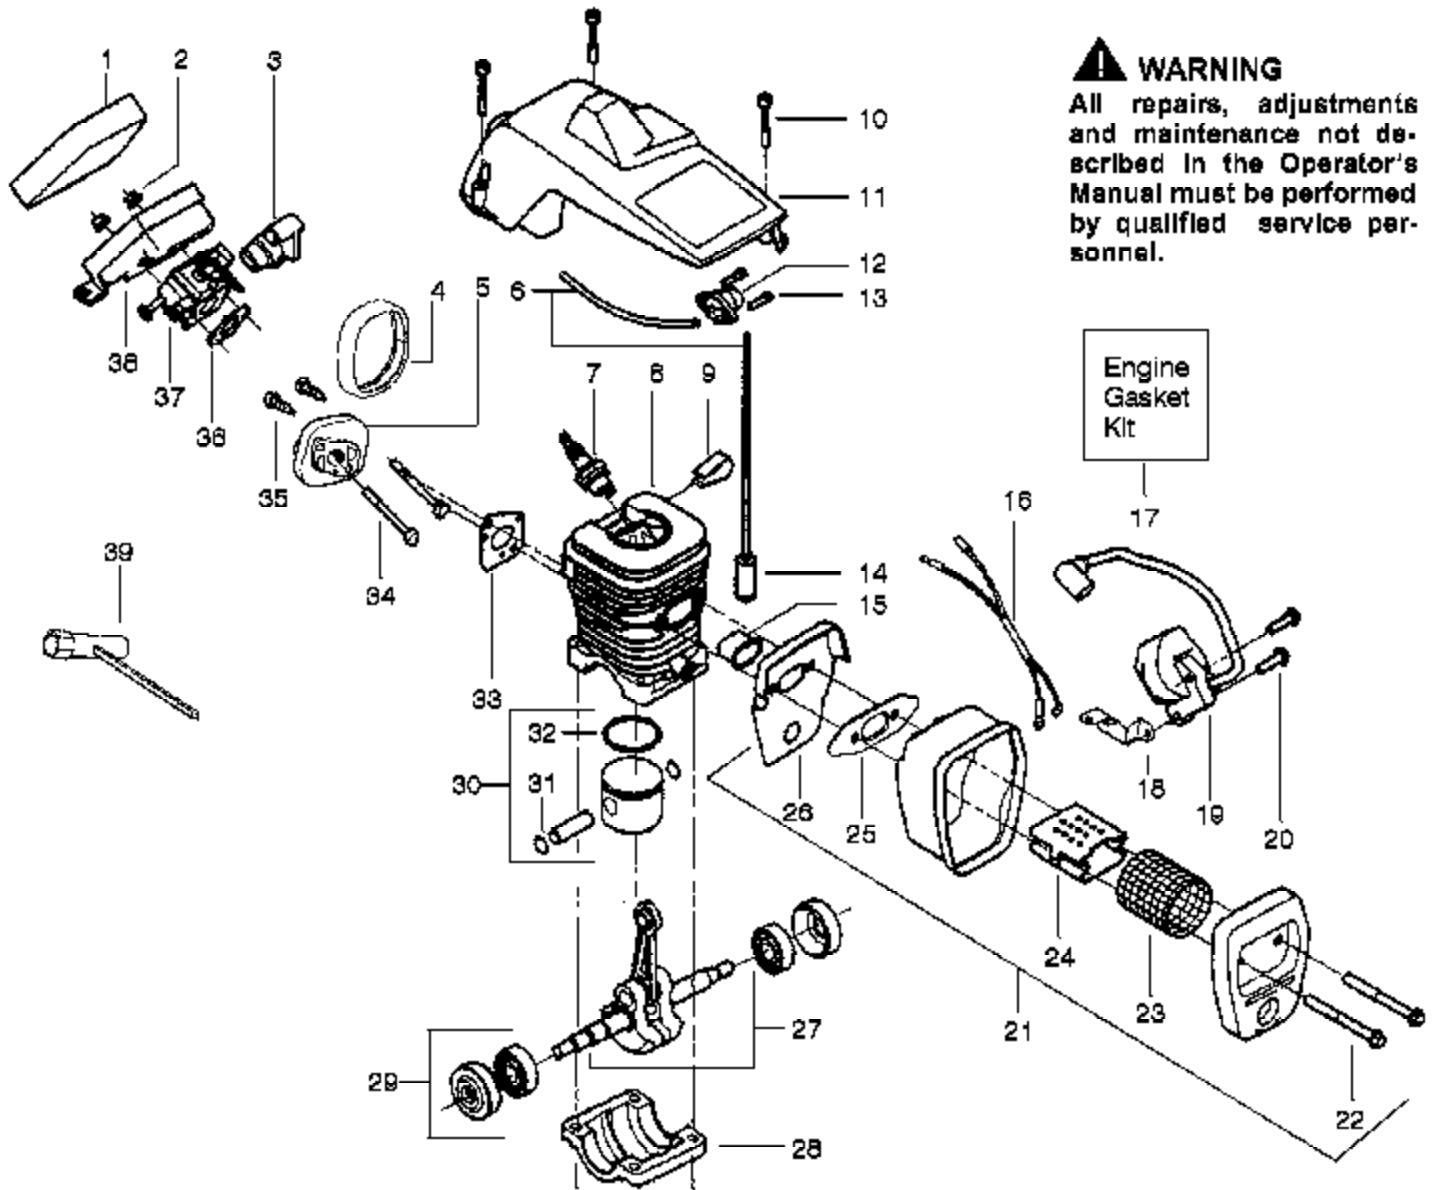

TYPE 6

⚠ WARNING

All repairs, adjustments and maintenance not described in the Operator's Manual must be performed by qualified service personnel.

Ref #	Part Number	Qty	Description
1	530037793		Foam Air Filter
2	530016101		Nut
3	530035526		Grommet Carb Adjust
4	530054144		Seal Carb Adapter
5	530049700		Carb. Adapter
6	530069247		Fuel Line Kit (Small)
7	952030150		Spark Plug (RCJ-7Y)
8	530071412		Kit Cylinder
9	530016136		Clip High Tension Lead
10	530016153		Screw
11	530071310		Cylinder Shield
12	530047213		Air Purge Ass'y.
13	530015780	1950 Gas Saw Type 68 of 11	Screw
14	530095646	Engine Assembly Type 6	Fuel Pickup Ass'y.
15	530037652		Heat Insulator
16	530052296		Assy.Wire Harness
17	530069608		Kit Engine Gasket (Incl. 25, 33 & 36)
18	530047442		Strap Ground
19	530039198		Module Ignition
20	530015814		Screw
21	530047207		Assy Muffler (Incl. 22-26)
22	530016132		Screw
23	530036103		Screen Spark
24	530037813		Diffuser Muffler
25	530069608		Gasket Muffler (kit)
26	530049870		Backplate Muffler
27	530047062		Assy. Crankshaft
28	530037935		Cap Crankcase
29	530056363		Assy.Seal & Bearing
30	530071408		Kit Piston (Incl. 31 & 32)
31	530015697		Retainer Piston Pin
32	530038729		Ring Piston
33	530069608		Gasket Carb. Adap.(kit)
34	530016187		Screw
35	530016386		Screw
36	530069608		Gasket Carb. (kit)
37	530071618		Kit Carburetor (Zama W14A)
38	530037804		Housing Air Filter
39	530031163		Wrench Bar
	530163675		Operator Manual Not Shown
	530057268		Decal Instruction Not Shown
	530038486		Decal Stop Not Shown