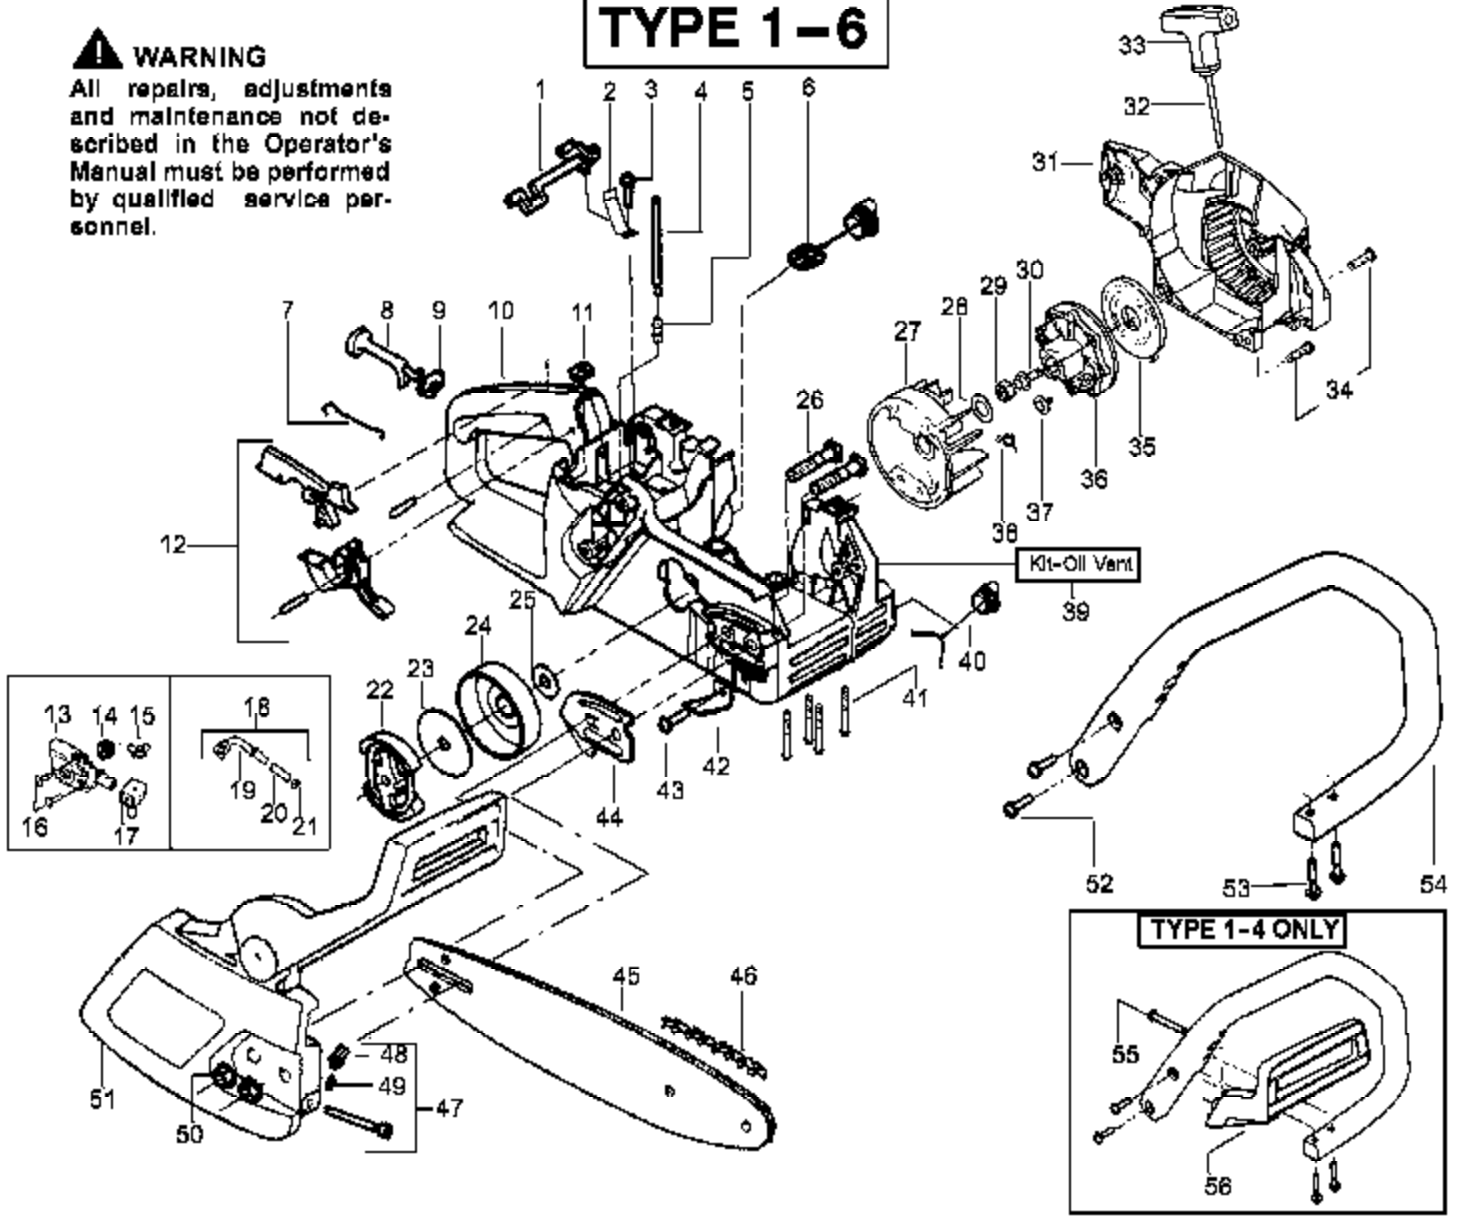

⚠ WARNING

All repairs, adjustments and maintenance not described in the Operator's Manual must be performed by qualified service personnel.

TYPE 1-6

TYPE 1-4 ONLY

Ref #	Part Number	Qty	Description
1	530038227		Lever-Switch (Includes Pin)
2	530016149		Spring-Switch
3	530015775		Screw
4	530069216		Kit-Fuel Line (Large)
5	530023877		Fitting
6	530047192		Assy-Fuel Cap
7	530037809		Wire-Throttle
8	530047989		Lever-Choke
9	530038406		Grommet-Choke Knob
10	530069822		Kit-Chassis Assy
11	530015922		Nut-Speed
12	530071305		Kit-Trigger & Lockout
13	530071259	1950 Gas Saw Page 60 of 11	Kit-Cl Pump (incl 14,15,17)
14	530037820	Handle, Chassis & Bar Assy	Gear-Worm Spring
15	530049477		Elbow-Oil Pickup
16	530016064		Screw
17	530019206		Seal Block
18	530047663		Assy-Oil-Pickup (Incl. 19, 20 & 21)
19	530038373		Pickup-Oiler
20	530037821		Filter-Oil
21	530030189		Plug-Oil Filter
22	530014949		Assy. - Clutch
23	530015611		Washer-Clutch
24	530047061		Assy-Drum W/brg.
25	530015907		Washer - Thrust
26	530016133		Bolt-Bar Mounting
27	530039209		Assy-Flywheel
28	530015127		Washer-Flywheel
29	530016134		Nut-Flywheel
30	530015920		Screw
31	530049334		Housing-Fan
32	530069232		Kit-Rope
33	530037485		Handle-Starter
34	530015892		Screw
35	530027531		Spring-Starter
36	530037817		Pulley-Starter
37	530016080		Screw
38	530023817		Spring - Starter Dog
39	530071666		Kit-Oil Vent
40	530010846		Assy-Oil Cap
41	530016132		Screw
42	530029850		Chain Catcher
43	530015814		Screw
44	530038238		Plate-Bar Mounting
45	952044368		Bar-14"
46	952051209		Chain-14"
47	530069611		Kit-Bar Adjust (incl.48,49)
48	530015826		Pin-Bar Adjust
49	530038593		Retainer-Bar Adjust
50	530015917		Nut-Bar Mounting
51	530054735		Assy-Chain Brake (Type 1,2,3,4,5,6)
52	530015814		Screw
53	530015940		Screw
54	530056798		Handle-Front
55	530016020		Bolt-Handguard (Type 1-4 only)
56	530038224		Handguard (Type 1-4 only)