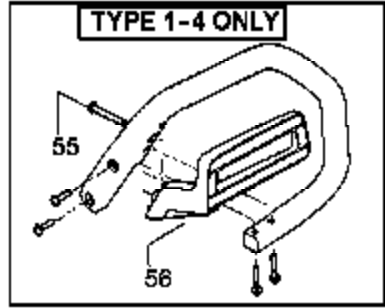

TYPE 1-4 ONLY