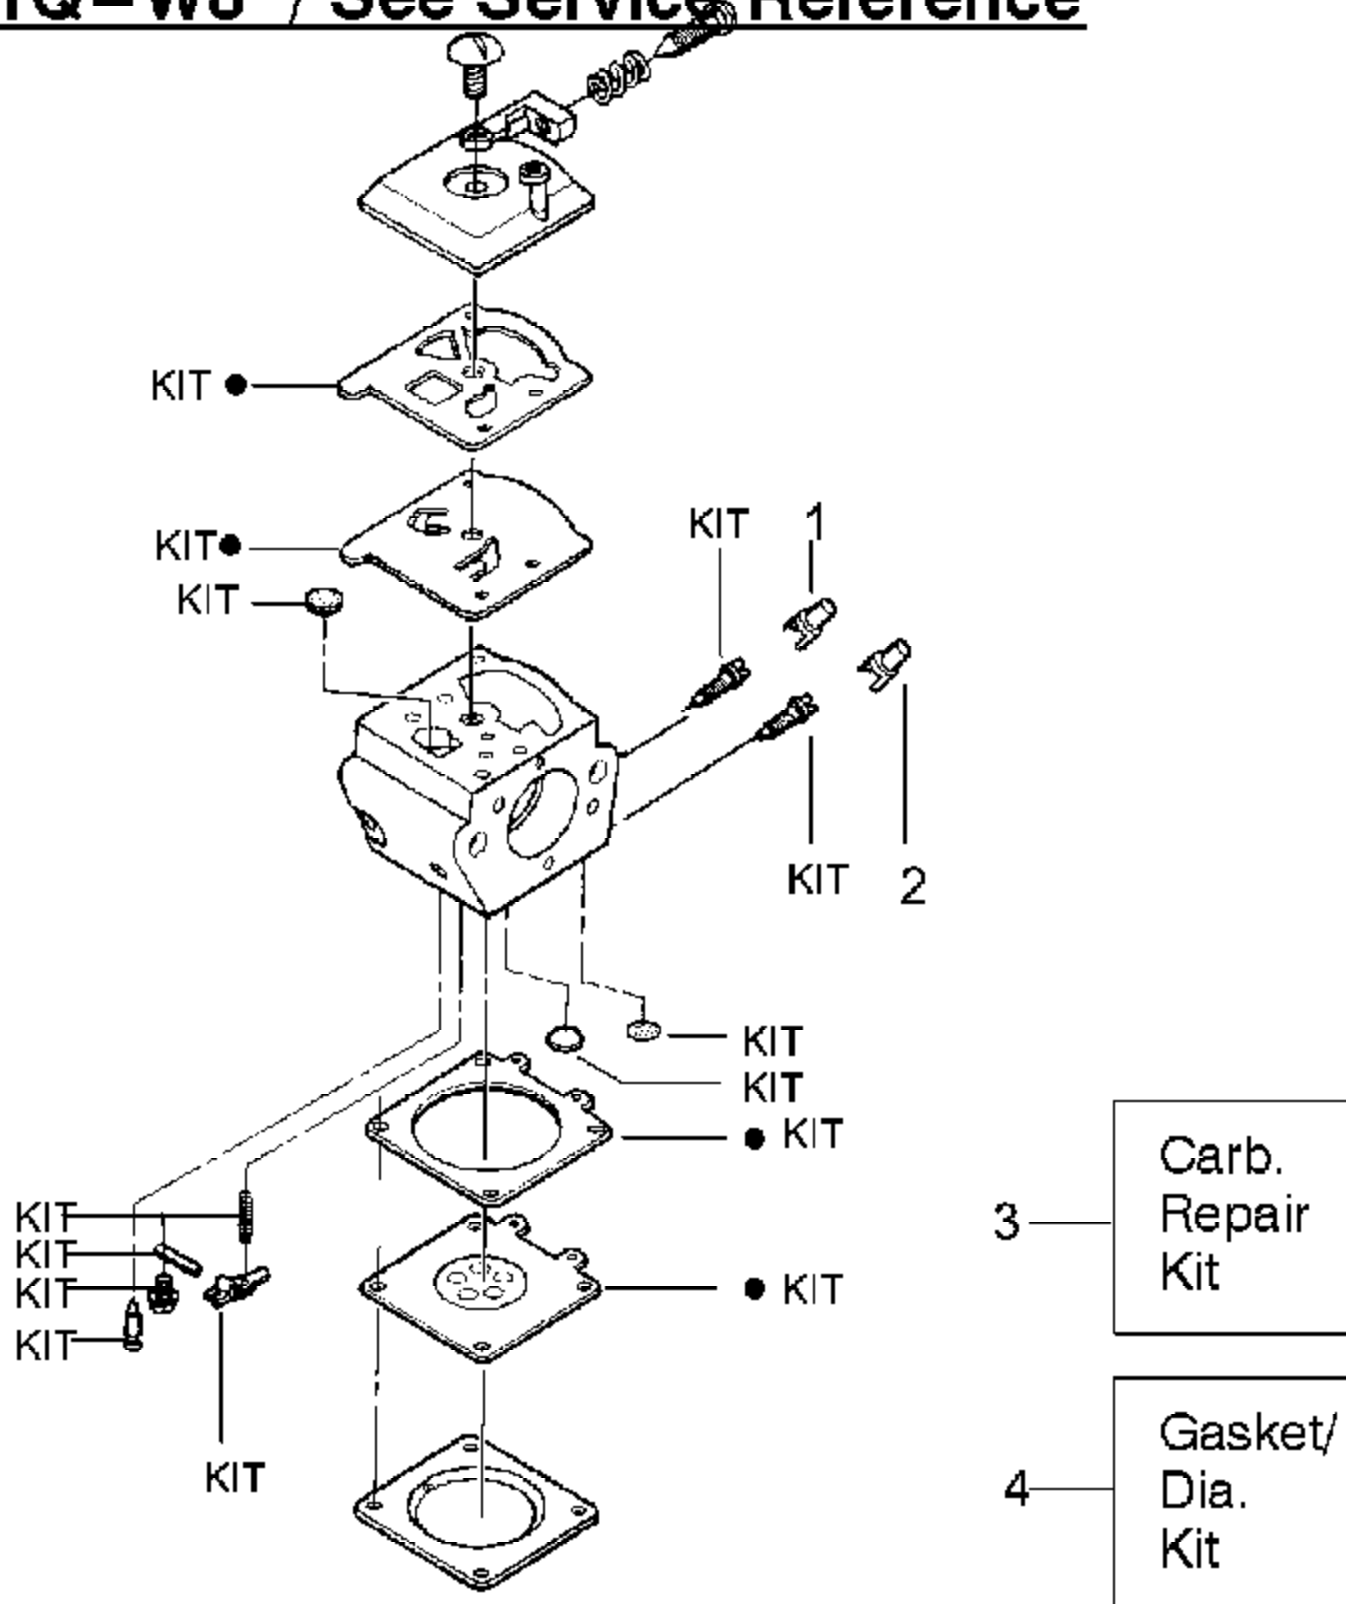

Walbro Carburetor Assembly

WT324 - #530069703

- 3 — Carb. Repair Kit
- 4 — Gasket/Dia. Kit

Ref #	Part Number	Qty	Description
1	530038479		Limiter Cap High (brown)
2	530038478		Limiter Cap Low (tan)
3	530069826		Walbro (WT324) Carburetor Repair Kit (KIT= Indicates Contents)
4	530069844		Walbro (WT324) Gasket Diaphragm Kit (DOT= Indicates Contents)
5	530035383		Needle Low Speed
6	530035293		Needle Spring Low Speed
7	530035384		Needle High Speed
8	530035295		Needle Spring High Speed
530069703	530069703		Carburetor Assembly (Walbro WT324)

1950 Gas Saw Type 62 of 11
Carburetor Assembly (Walbro

Zama Carburetor Assembly

C1Q-W8 / See Service Reference

Ref #	Part Number	Qty	Description
1	530038479		Limiter Cap High (brown)
2	530038478		Limiter Cap Low (tan)
3	530071352		Zama (C1Q-W8) Carburetor Repair Kit (KIT= Indicates Contents); The contents of the 530035270 Gasket/Diaphragm kit are included in the 530071352 Carb. Repair kit. See "Service Reference"
4	530035270		Zama (C1Q-W8) Gasket Diaphragm Kit (DOT= Indicates Contents); If replacing the complete Zama Carburetor, it is not serviceable; you will need to order #530069703 Walbro Carburetor Assy. See "Service Reference"
	530069703		Walbro Carburetor Assy. 1950 Gas Saw Type 64 of 11 Carburetor Assembly (Zama (