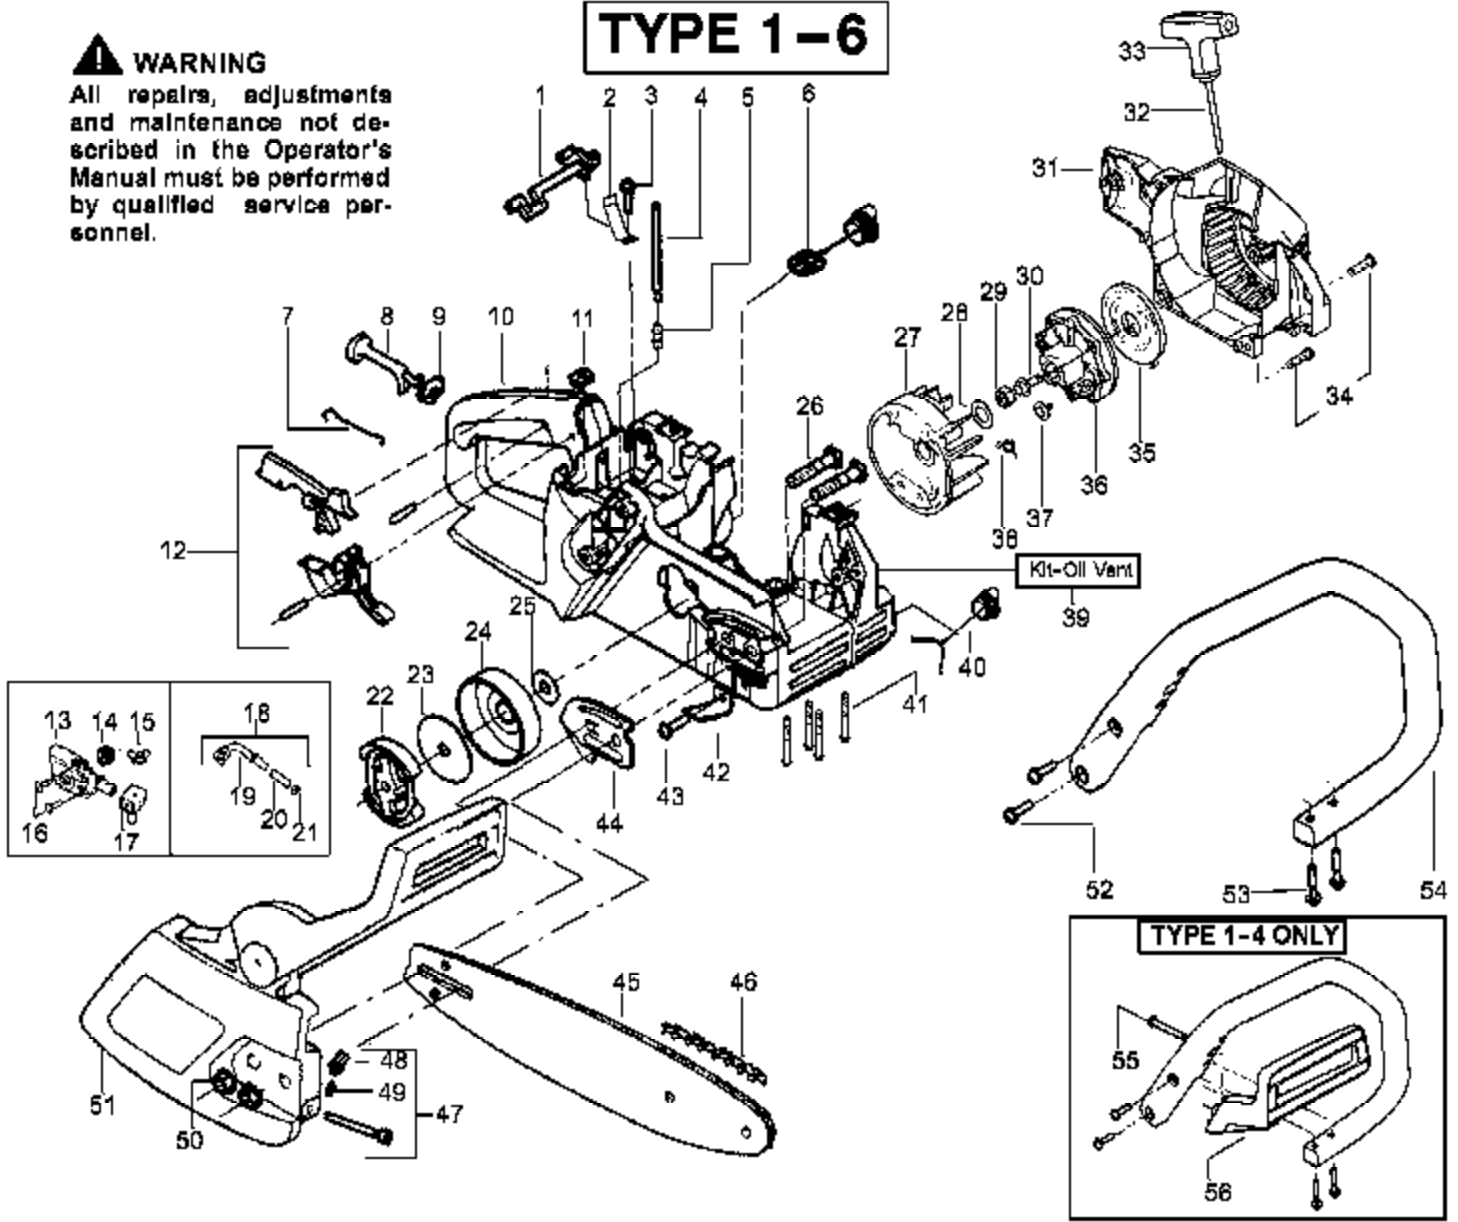

Ref #	Part Number	Qty	Description
1	530038227		Lever-Switch (Includes Pin)
2	530016149		Spring-Switch
3	530015775		Screw
4	530069216		Kit-Fuel Line (Large)
5	530023877		Fitting
6	530047192		Assy-Fuel Cap
7	530037809		Wire-Throttle
8	530047989		Lever-Choke
9	530038406		Grommet-Choke Knob
10	530069822		Kit-Chassis Assy
11	530015922		Nut-Speed
12	530071305		Kit-Trigger & Lockout
13	530071259	1950 Gas Saw Page 10 of 11	Kit-Clutch Pump (incl 14,15,17)
14	530037820	Handle, Chassis & Bar Assy	Gear-Worm Spring
15	530049477		Elbow-Oil Pickup
16	530016064		Screw
17	530019206		Seal Block
18	530047663		Assy-Oil-Pickup (Incl. 19, 20 & 21)
19	530038373		Pickup-Oiler
20	530037821		Filter-Oil
21	530030189		Plug-Oil Filter
22	530014949		Assy. - Clutch
23	530015611		Washer-Clutch
24	530047061		Assy-Drum W/brg.
25	530015907		Washer - Thrust
26	530016133		Bolt-Bar Mounting
27	530039209		Assy-Flywheel
28	530015127		Washer-Flywheel
29	530016134		Nut-Flywheel
30	530015920		Screw
31	530049334		Housing-Fan
32	530069232		Kit-Rope
33	530037485		Handle-Starter
34	530015892		Screw
35	530027531		Spring-Starter
36	530037817		Pulley-Starter
37	530016080		Screw
38	530023817		Spring - Starter Dog
39	530071666		Kit-Oil Vent
40	530010846		Assy-Oil Cap
41	530016132		Screw
42	530029850		Chain Catcher
43	530015814		Screw
44	530038238		Plate-Bar Mounting
45	952044368		Bar-14"
46	952051209		Chain-14"
47	530069611		Kit-Bar Adjust (incl.48,49)
48	530015826		Pin-Bar Adjust
49	530038593		Retainer-Bar Adjust
50	530015917		Nut-Bar Mounting
51	530054735		Assy-Chain Brake (Type 1,2,3,4,5,6)
52	530015814		Screw
53	530015940		Screw
54	530056798		Handle-Front
55	530016020		Bolt-Handguard (Type 1-4 only)
56	530038224		Handguard (Type 1-4 only)