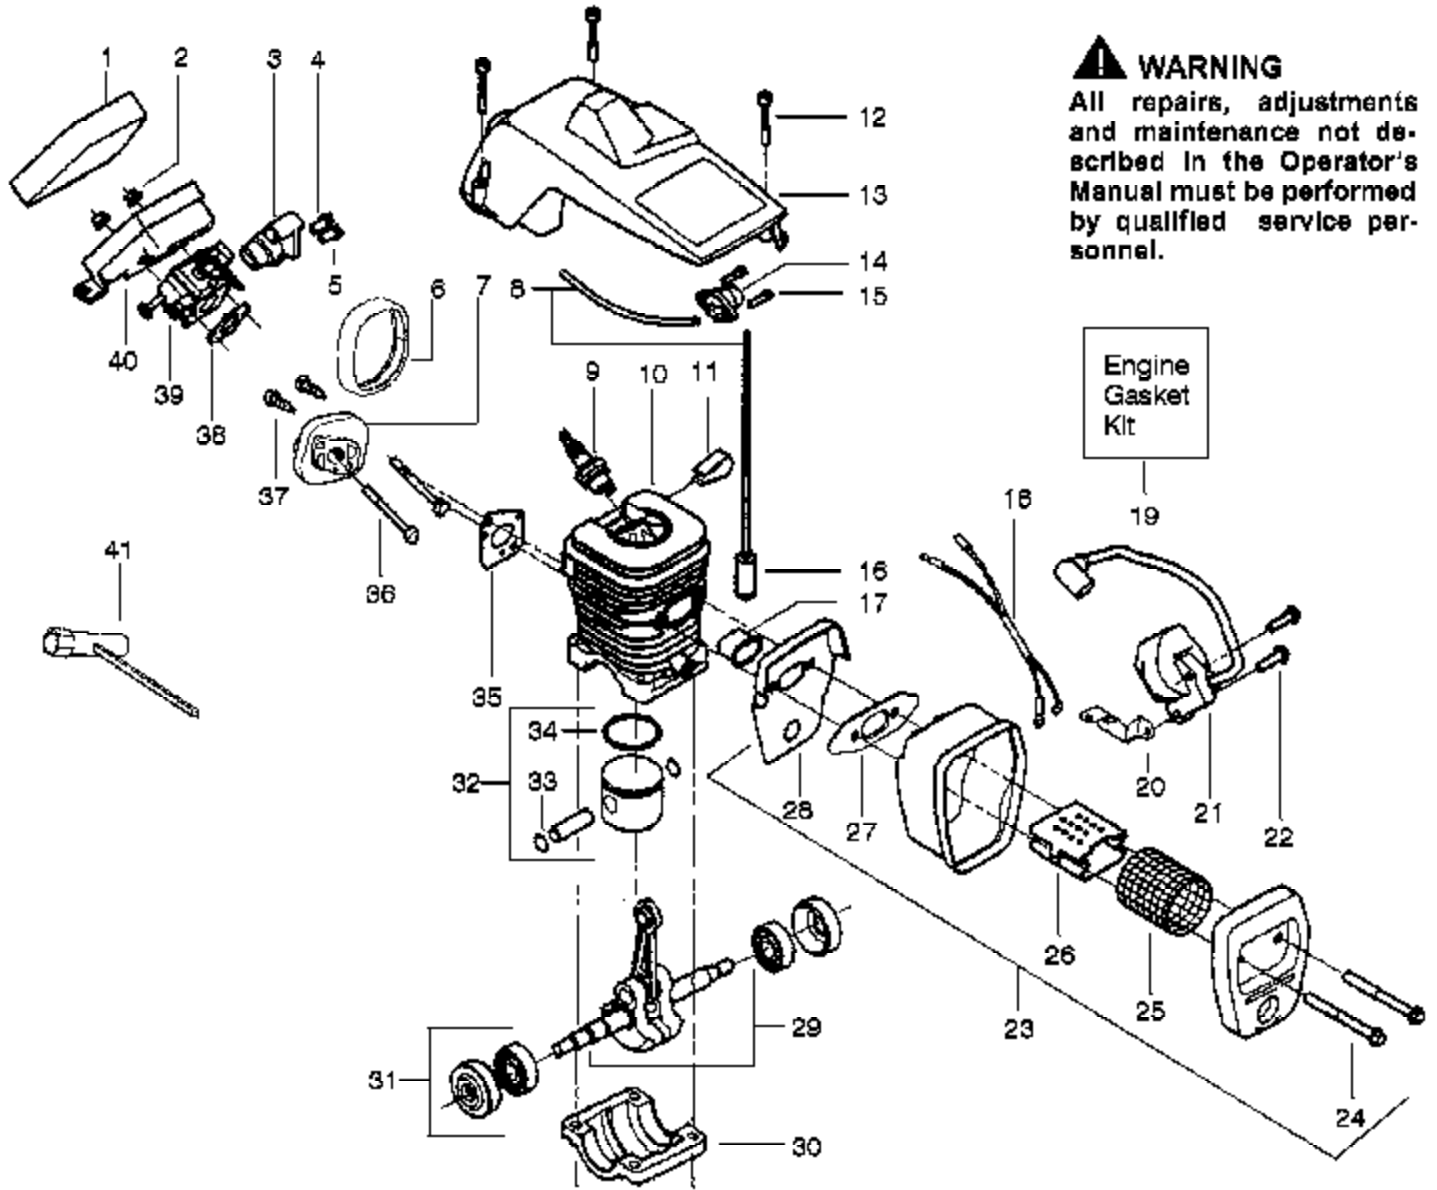

TYPE 1-5

Ref #	Part Number	Qty	Description
1	530037793		Foam Air Filter
2	530016101		Nut
3	530049244		Grommet Carb Adjust
4	530038479		Limiter Cap High
5	530038478		Limiter Cap Low
6	530054144		Seal Carb Adapter
7	530049700		Carb. Adapter
8	530069247		Fuel Line Kit (Small)
9	952030150		Spark Plug (RCJ7Y)
10	530069606		Cylinder Kit
11	530016136		Clip High Tension Lead
12	530016153		Screw
13	530071310		Cylinder Shield
14	530047213		Air Purge Assy.
15	530015780		Screw
16	530095646		Fuel Pickup Ass'y.
17	530037652		Heat Insulator
18	530052296		Assy.Wire Harness
19	530069608		Kit Engine Gasket (Incl. 27, 35 & 38)
20	530047442		Strap Ground
21	530039167		Module Ignition
22	530015814		Screw
23	530047207		Assy Muffler (Incl. 24,25,26,27,28)
24	530016132		Screw
25	530036103		Screen Spark
26	530037813		Diffuser Muffler
27	530069608		Gasket Muffler (kit)
28	530049870		Backplate Muffler
29	530047062		Assy. Crankshaft
30	530037935		Cap Crankcase
31	530056363		Assy.Seal & Bearing
32	530069604		Kit Piston (Incl. 33 & 34)
33	530015697		Retainer Piston Pin
34	530029805		Ring Piston
35	530069608		Gasket Carb. Adap.(kit)
36	530016187		Screw
37	530016386		Screw
38	530069608		Gasket Carb. (kit)
39	530069703		Kit Carburetor (incl. 4 & 5)
40	530037804		Housing Air Filter
41	530031163		Wrench Bar
	530086194		Type 1,2,3,4 Not Shown; Operator Manual
	530088308		Type 5 Not Shown; Operator Manual
	530038257		Decal Instruction Not Shown; Operator Manual
	530038486		Decal Stop Not Shown; Operator Manual

1950 Gas Saw Page 48 of 11
Engine Assembly Type 1, 5