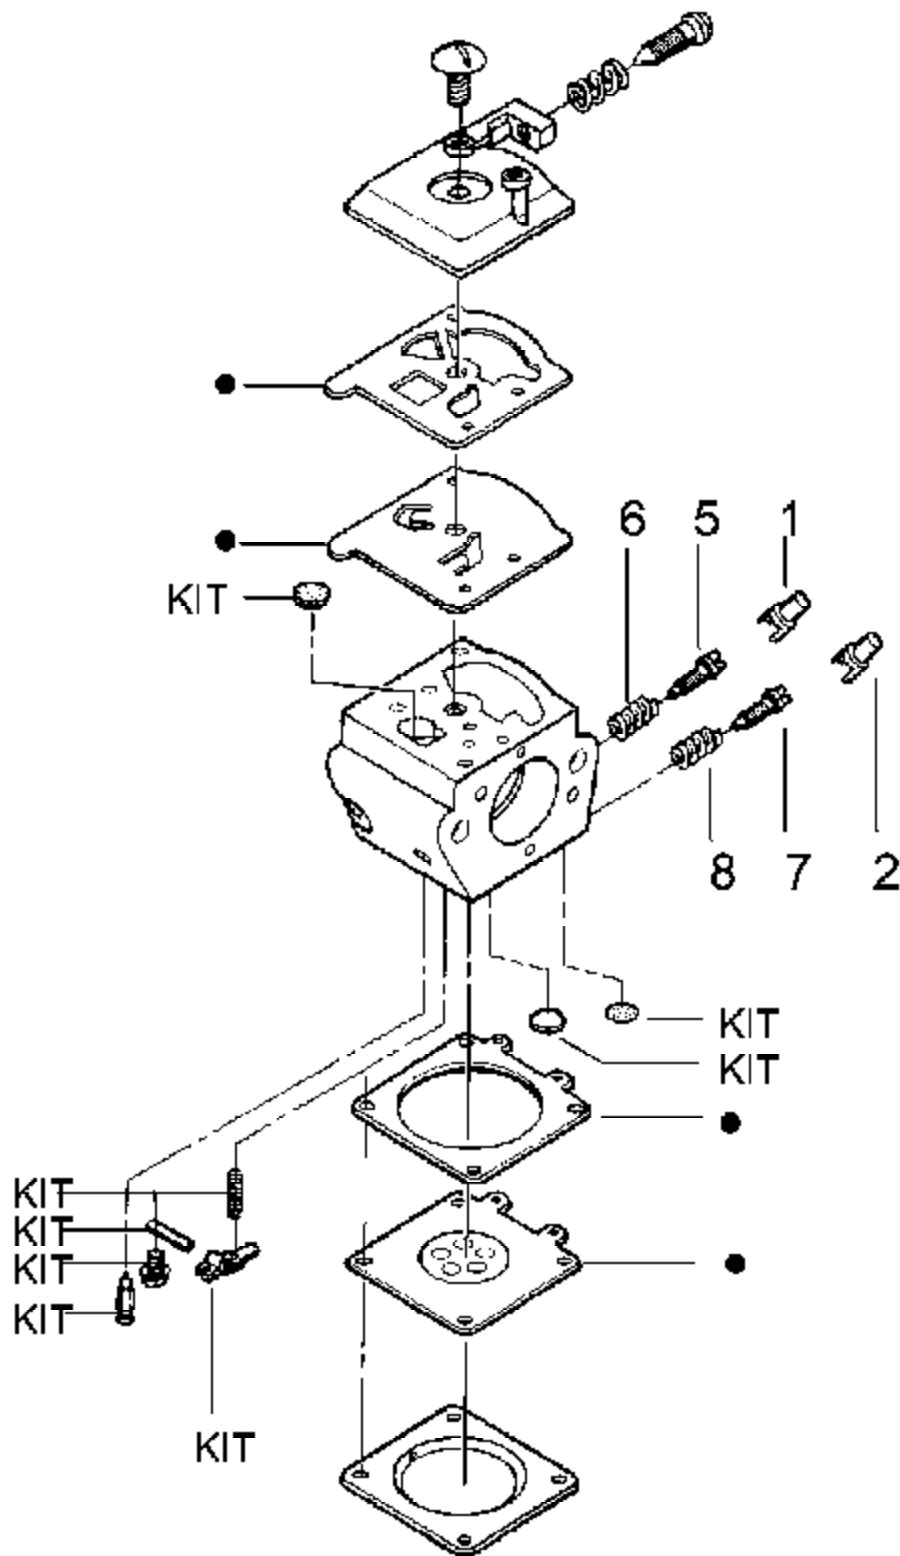

# Walbro Carburetor Assembly

WT324 - #530069703

- 3 — Carb. Repair Kit
- 4 — Gasket/Dia. Kit

Ref #	Part Number	Qty	Description
1	530038479		Limiter Cap High (brown)
2	530038478		Limiter Cap Low (tan)
3	530069826		Walbro (WT324) Carburetor Repair Kit (KIT= Indicates Contents)
4	530069844		Walbro (WT324) Gasket Diaphragm Kit (DOT= Indicates Contents)
5	530035383		Needle Low Speed
6	530035293		Needle Spring Low Speed
7	530035384		Needle High Speed
8	530035295		Needle Spring High Speed
530069703	530069703		Carburetor Assembly (Walbro WT324)

1950 Gas Saw Type 42 of 11  
Carburetor Assembly (Walbro

Ref #	Part Number	Qty	Description
1	530038479		Limiter Cap High (brown)
2	530038478		Limiter Cap Low (tan)
3	530071352		Zama (C1Q-W8) Carburetor Repair Kit (KIT= Indicates Contents); The contents of the 530035270 Gasket/Diaphragm kit are included in the 530071352 Carb. Repair kit. See "Service Reference"
4	530035270		Zama (C1Q-W8) Gasket Diaphragm Kit (DOT= Indicates Contents); If replacing the complete Zama Carburetor, it is not serviceable; you will need to order #530069703 Walbro Carburetor Assy. See "Service Reference"
	530069703		Walbro Carburetor Assy. 1950 Gas Saw Type 44 of 11 Carburetor Assembly (Zama (