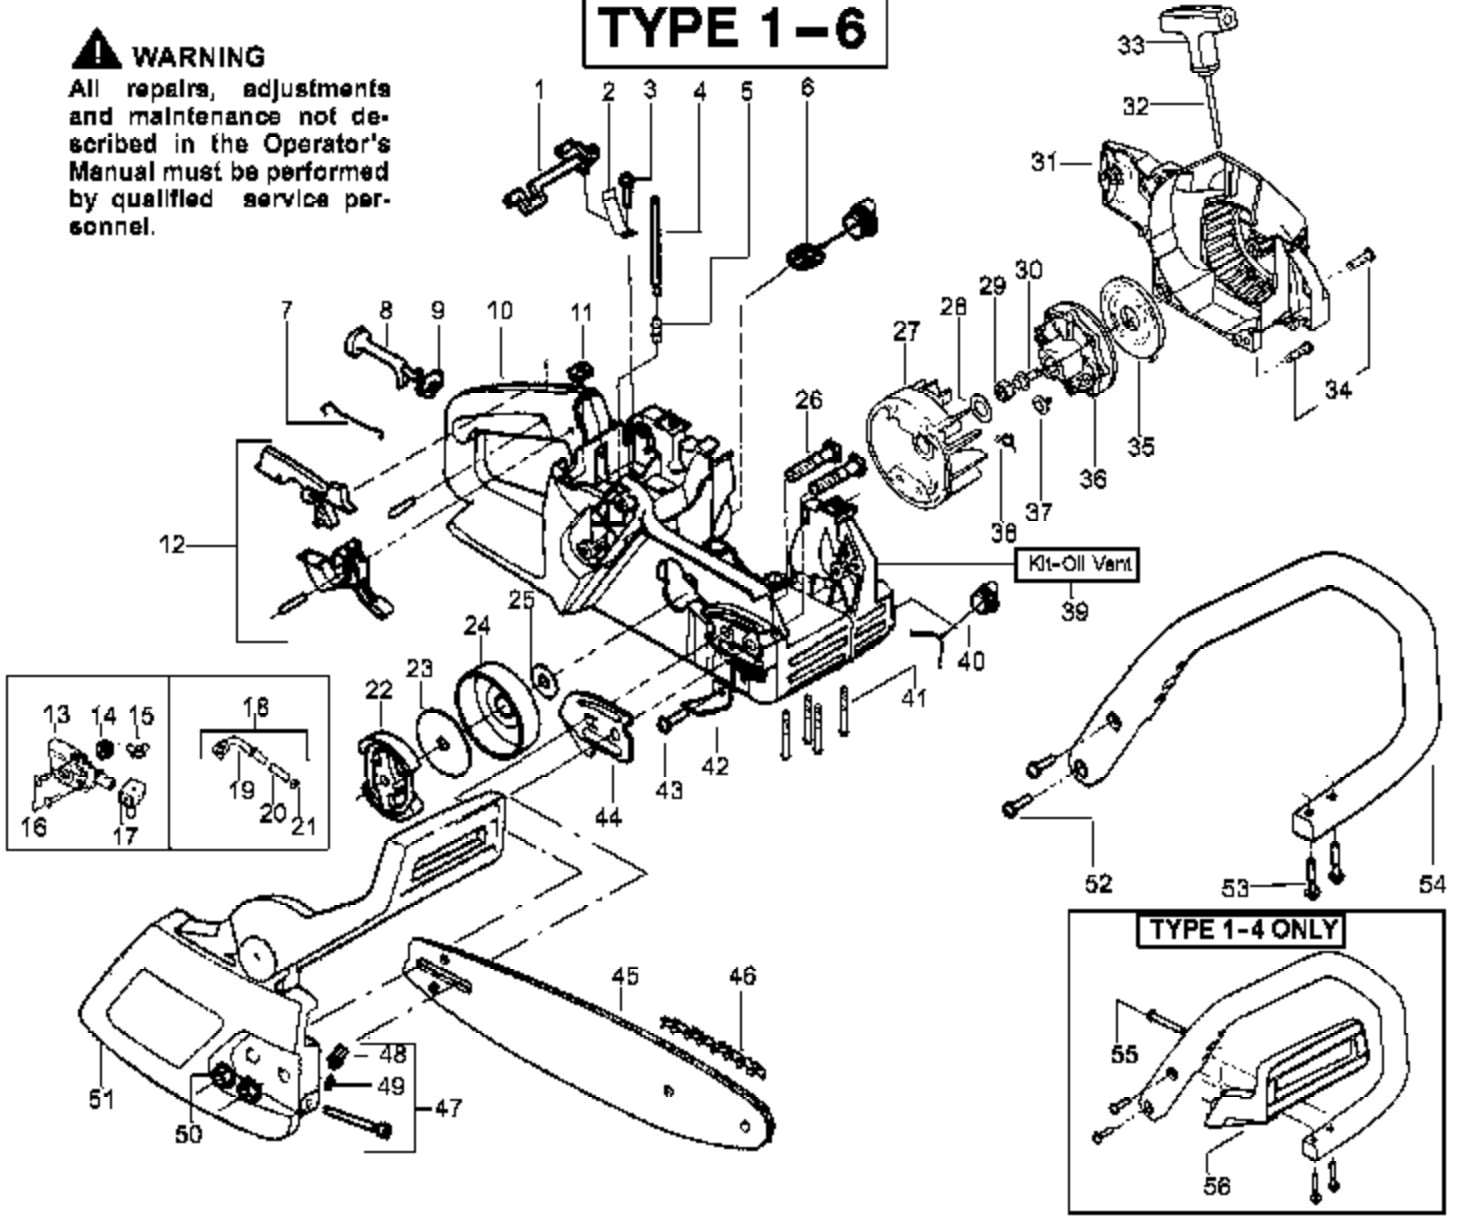

1950 Gas Saw Page 28 of 11
 Engine Assembly Type 1, 5

⚠ WARNING

All repairs, adjustments and maintenance not described in the Operator's Manual must be performed by qualified service personnel.

TYPE 1-6

Ref #	Part Number	Qty	Description
1	530038227		Lever-Switch (Includes Pin)
2	530016149		Spring-Switch
3	530015775		Screw
4	530069216		Kit-Fuel Line (Large)
5	530023877		Fitting
6	530047192		Assy-Fuel Cap
7	530037809		Wire-Throttle
8	530047989		Lever-Choke
9	530038406		Grommet-Choke Knob
10	530069822		Kit-Chassis Assy
11	530015922		Nut-Speed
12	530071305		Kit-Trigger & Lockout
13	530071259		Kit-Oil Pump (incl 14,15,17)
14	530037820		Handle, Chassis & Bar Assy
15	530049477		Gear-Worm Spring
16	530016064		Elbow-Oil Pickup
17	530019206		Screw
18	530047663		Seal Block
19	530038373		Assy-Oil-Pickup (Incl. 19, 20 & 21)
20	530037821		Pickup-Oiler
21	530030189		Filter-Oil
22	530014949		Plug-Oil Filter
23	530015611		Assy. - Clutch
24	530047061		Washer-Clutch
25	530015907		Assy-Drum W/brg.
26	530016133		Washer - Thrust
27	530039209		Bolt-Bar Mounting
28	530015127		Assy-Flywheel
29	530016134		Washer-Flywheel
30	530015920		Nut-Flywheel
31	530049334		Screw
32	530069232		Housing-Fan
33	530037485		Kit-Rope
34	530015892		Handle-Starter
35	530027531		Screw
36	530037817		Spring-Starter
37	530016080		Pulley-Starter
38	530023817		Screw
39	530071666		Spring - Starter Dog
40	530010846		Kit-Oil Vent
41	530016132		Assy-Oil Cap
42	530029850		Screw
43	530015814		Chain Catcher
44	530038238		Screw
45	952044368		Plate-Bar Mounting
46	952051209		Bar-14"
47	530069611		Chain-14"
48	530015826		Kit-Bar Adjust (incl.48,49)
49	530038593		Pin-Bar Adjust
50	530015917		Retainer-Bar Adjust
51	530054735		Nut-Bar Mounting
52	530015814		Assy-Chain Brake (Type 1,2,3,4,5,6)
53	530015940		Screw
54	530056798		Screw
55	530016020		Handle-Front
56	530038224		Bolt-Handguard (Type 1-4 only)
			Handguard (Type 1-4 only)