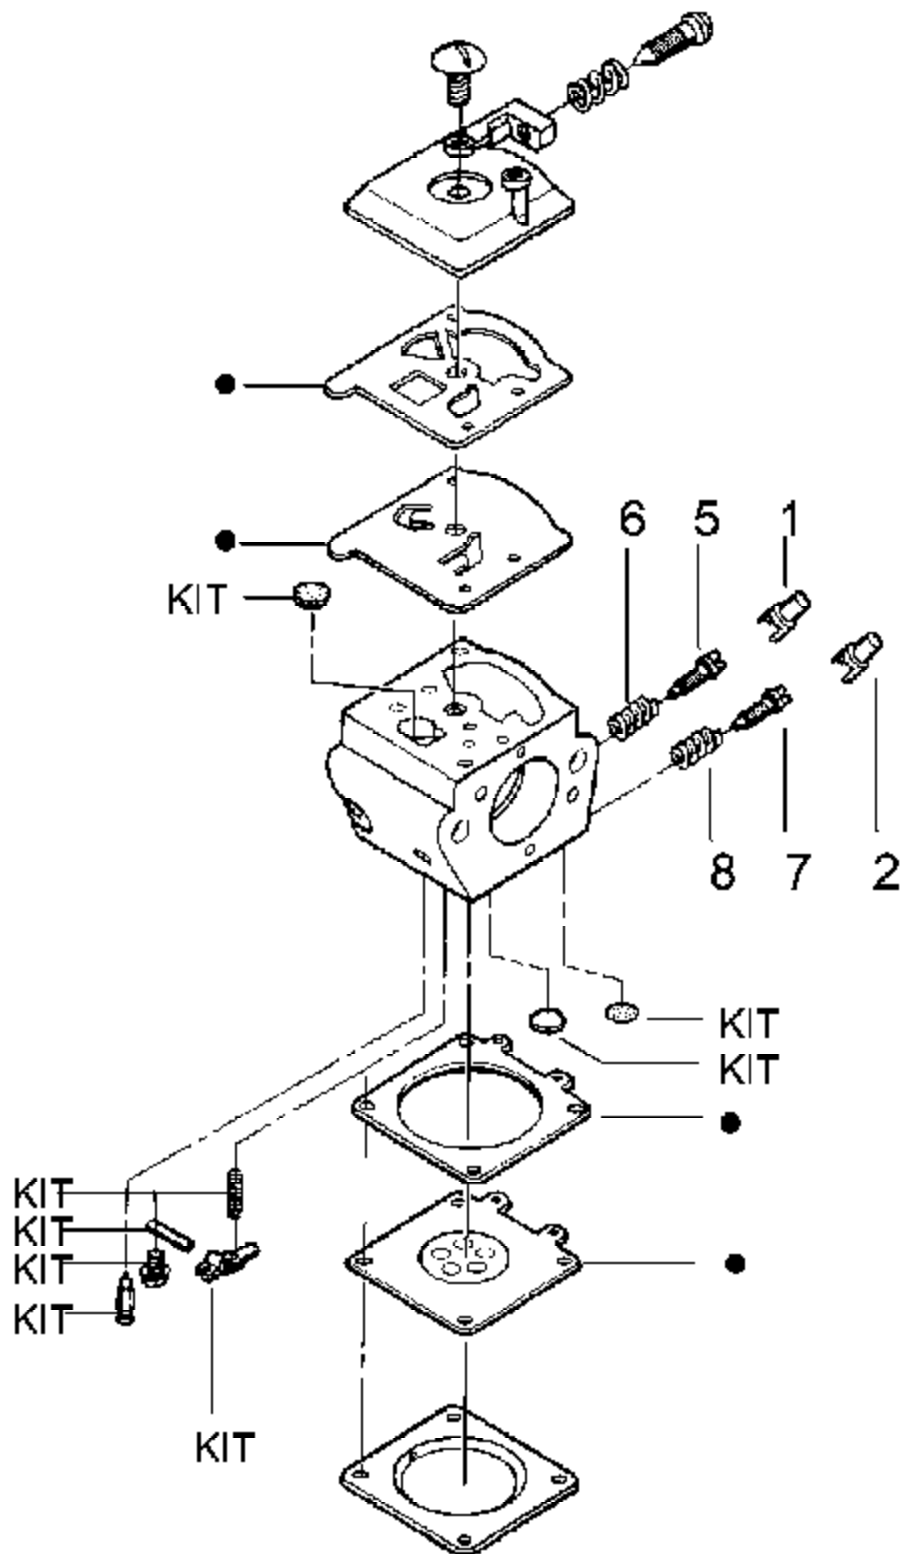

Walbro Carburetor Assembly

WT324 - #530069703

- 3 — Carb. Repair Kit
- 4 — Gasket/Dia. Kit

Ref #	Part Number	Qty	Description
1	530038479		Limiter Cap High (brown)
2	530038478		Limiter Cap Low (tan)
3	530069826		Walbro (WT324) Carburetor Repair Kit (KIT= Indicates Contents)
4	530069844		Walbro (WT324) Gasket Diaphragm Kit (DOT= Indicates Contents)
5	530035383		Needle Low Speed
6	530035293		Needle Spring Low Speed
7	530035384		Needle High Speed
8	530035295		Needle Spring High Speed
530069703	530069703		Carburetor Assembly (Walbro WT324)

1950 Gas Saw Type 22 of 11
Carburetor Assembly (Walbro

Ref #	Part Number	Qty	Description
1	530038479		Limiter Cap High (brown)
2	530038478		Limiter Cap Low (tan)
3	530071352		Zama (C1Q-W8) Carburetor Repair Kit (KIT= Indicates Contents); The contents of the 530035270 Gasket/Diaphragm kit are included in the 530071352 Carb. Repair kit. See "Service Reference"
4	530035270		Zama (C1Q-W8) Gasket Diaphragm Kit (DOT= Indicates Contents); If replacing the complete Zama Carburetor, it is not serviceable; you will need to order #530069703 Walbro Carburetor Assy. See "Service Reference"
	530069703		Walbro Carburetor Assy.
		1950 Gas Saw Type	Page 24 of 11
		Carburetor Assembly (Zama (