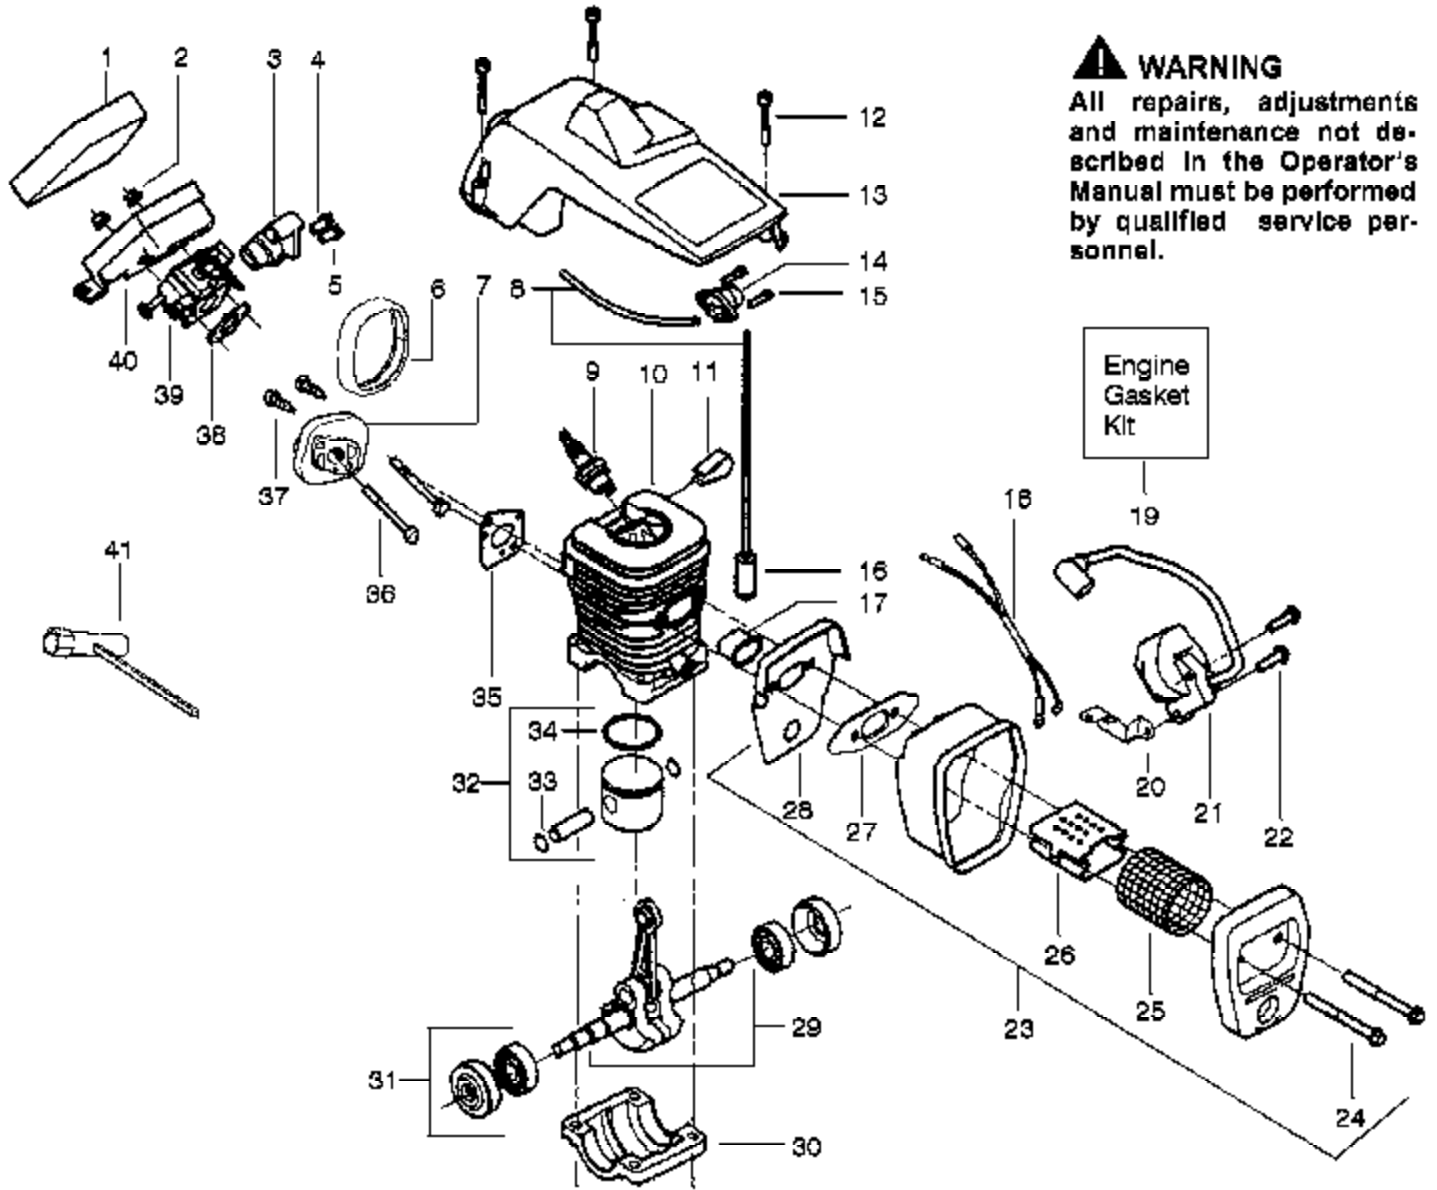

TYPE 1-5

Ref #	Part Number	Qty	Description
1	530037793		Foam Air Filter
2	530016101		Nut
3	530049244		Grommet Carb Adjust
4	530038479		Limiter Cap High
5	530038478		Limiter Cap Low
6	530054144		Seal Carb Adapter
7	530049700		Carb. Adapter
8	530069247		Fuel Line Kit (Small)
9	952030150		Spark Plug (RCJ7Y)
10	530069606		Cylinder Kit
11	530016136		Clip High Tension Lead
12	530016153		Screw
13	530071310		Cylinder Shield
14	530047213		Air Purge Assy.
15	530015780		Screw
16	530095646		Fuel Pickup Ass'y.
17	530037652		Heat Insulator
18	530052296		Assy.Wire Harness
19	530069608		Kit Engine Gasket (Incl. 27, 35 & 38)
20	530047442		Strap Ground
21	530039167		Module Ignition
22	530015814		Screw
23	530047207		Assy Muffler (Incl. 24,25,26,27,28)
24	530016132		Screw
25	530036103		Screen Spark
26	530037813		Diffuser Muffler
27	530069608		Gasket Muffler (kit)
28	530049870		Backplate Muffler
29	530047062		Assy. Crankshaft
30	530037935		Cap Crankcase
31	530056363		Assy.Seal & Bearing
32	530069604		Kit Piston (Incl. 33 & 34)
33	530015697		Retainer Piston Pin
34	530029805		Ring Piston
35	530069608		Gasket Carb. Adap.(kit)
36	530016187		Screw
37	530016386		Screw
38	530069608		Gasket Carb. (kit)
39	530069703		Kit Carburetor (incl. 4 & 5)
40	530037804		Housing Air Filter
41	530031163		Wrench Bar
	530086194		Type 1,2,3,4 Not Shown; Operator Manual
	530088308		Type 5 Not Shown; Operator Manual
	530038257		Decal Instruction Not Shown; Operator Manual
	530038486		Decal Stop Not Shown; Operator Manual

1950 Gas Saw Page 28 of 11
Engine Assembly Type 1, 5