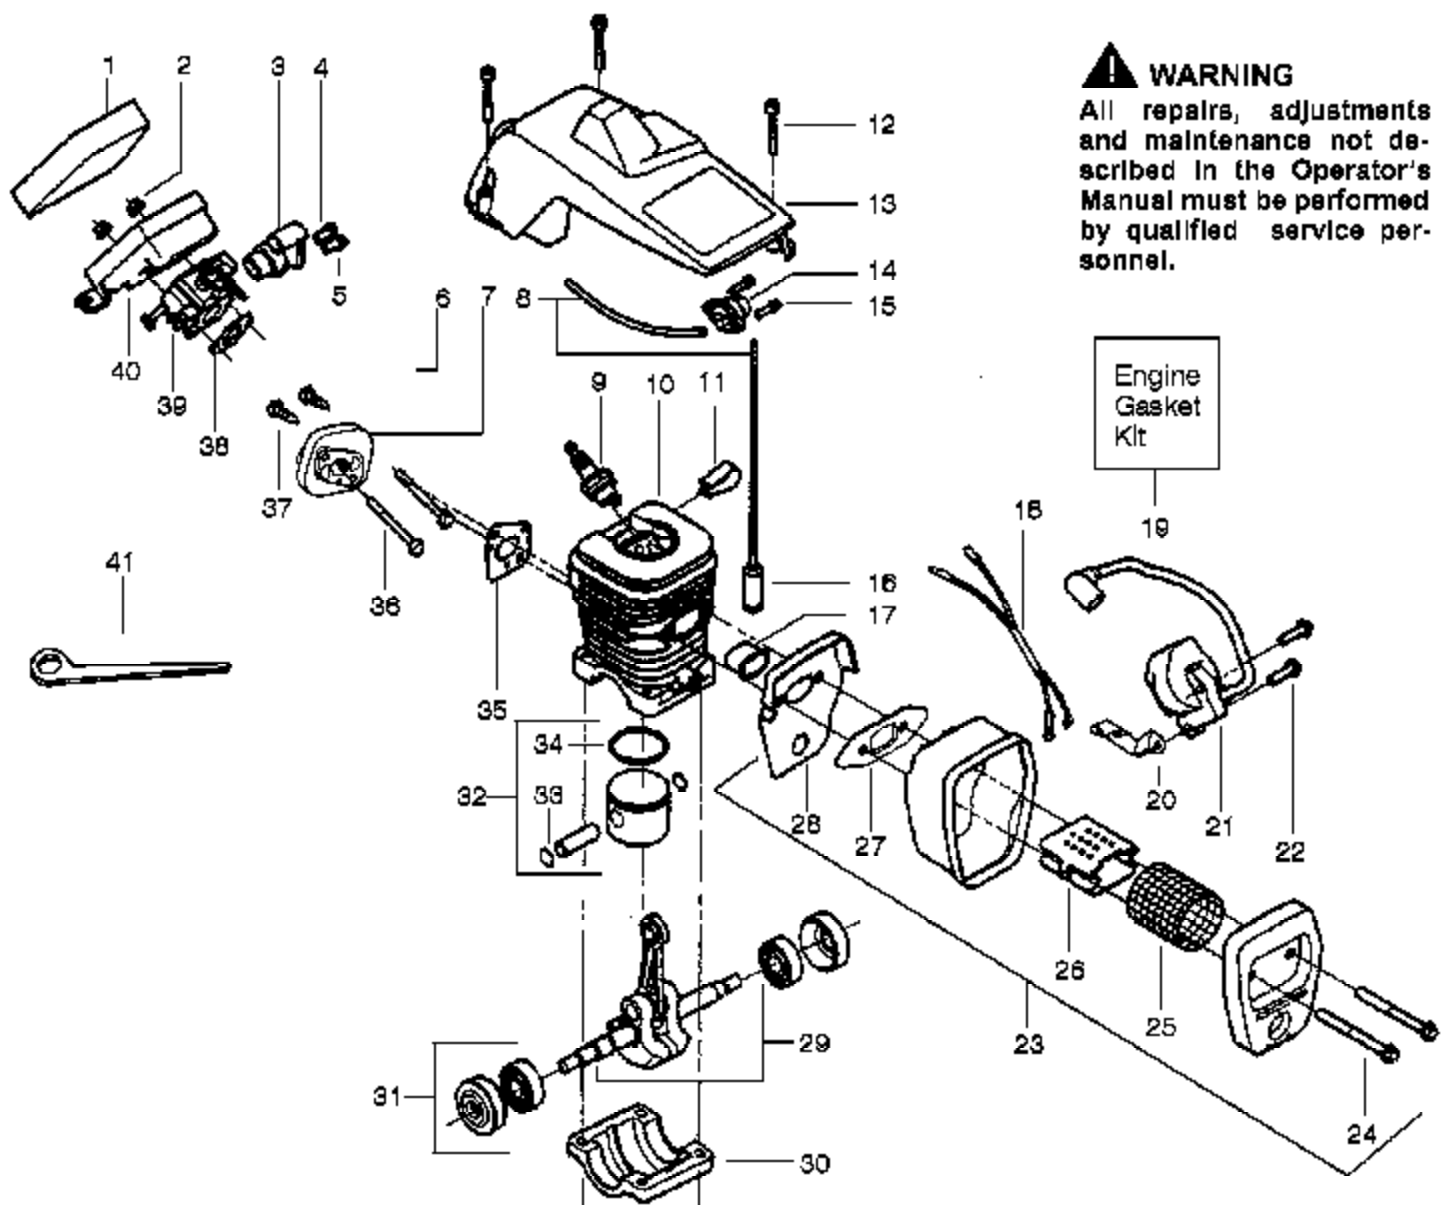

WARNING

All repairs, adjustments and maintenance not described in the Operator's Manual must be performed by qualified service personnel.

Engine Gasket Kit

Ref #	Part Number	Qty	Description
1	530037793		Foam-Air Filter
2	530016101		Nut
3	530049244		Grommet-Carb Adjust
4	530038479		Limiter Cap-High
5	530038478		Limiter Cap-Low
6	530054144		Seal-Carb Adapter
7	530049700		Carb. Adapter
8	530069247		Kit-Fuel Line (Small)
9	952030150		Spark Plug (RCJ-7Y)
10	530069606		Kit-Cylinder
11	530016136		Clip-High Tension Lead
12	530016153		Screw
13	530037798	1900 Gas Saw	Shield-Cylinder
14	530047213	Engine Assembly	Assy-Air Purge
15	530015780		Screw
16	530095646		Assy-Fuel Pick-up
17	530037652		Insulator-Heat
18	530052296		Assy.-Wire Harness
19	530069608		Kit-Engine Gasket (Incl. 27, 35 & 38)
20	530047442		Strap-Ground
21	530039198		Module-Ignition
22	530015814		Screw
23	530047207		Assy-Muffler (Incl. 24,25,26,27,28)
24	530016132		Screw
25	530036103		Screen-Spark
26	530037813		Diffuser-Muffler
27	530069608		Gasket-Muffler
28	530049870		Backplate-Muffler
29	530047062		Assy.-Crankshaft
30	530037935		Cap-Crankcase
31	530056363		Assy.-Seal & Bearing
32	530069604		Kit-Piston (Incl. 33 & 34)
33	530015697		Retainer-Piston Pin
34	530029805		Ring- Piston
35	530069608		Gasket-Carb. Adapter
36	530016187		Screw
37	530016386		Screw
38	530069608		Gasket-Carburetor
39	530069703		Kit-Carburetor (Incl. 4 & 5)
40	530037804		Housing-Air Filter
41	530031063		Wrench-Bar
	530088309		Operator Manual Not Shown
	530038257		Decal Instruction Not Shown
	530038486		Decal Stop Not Shown