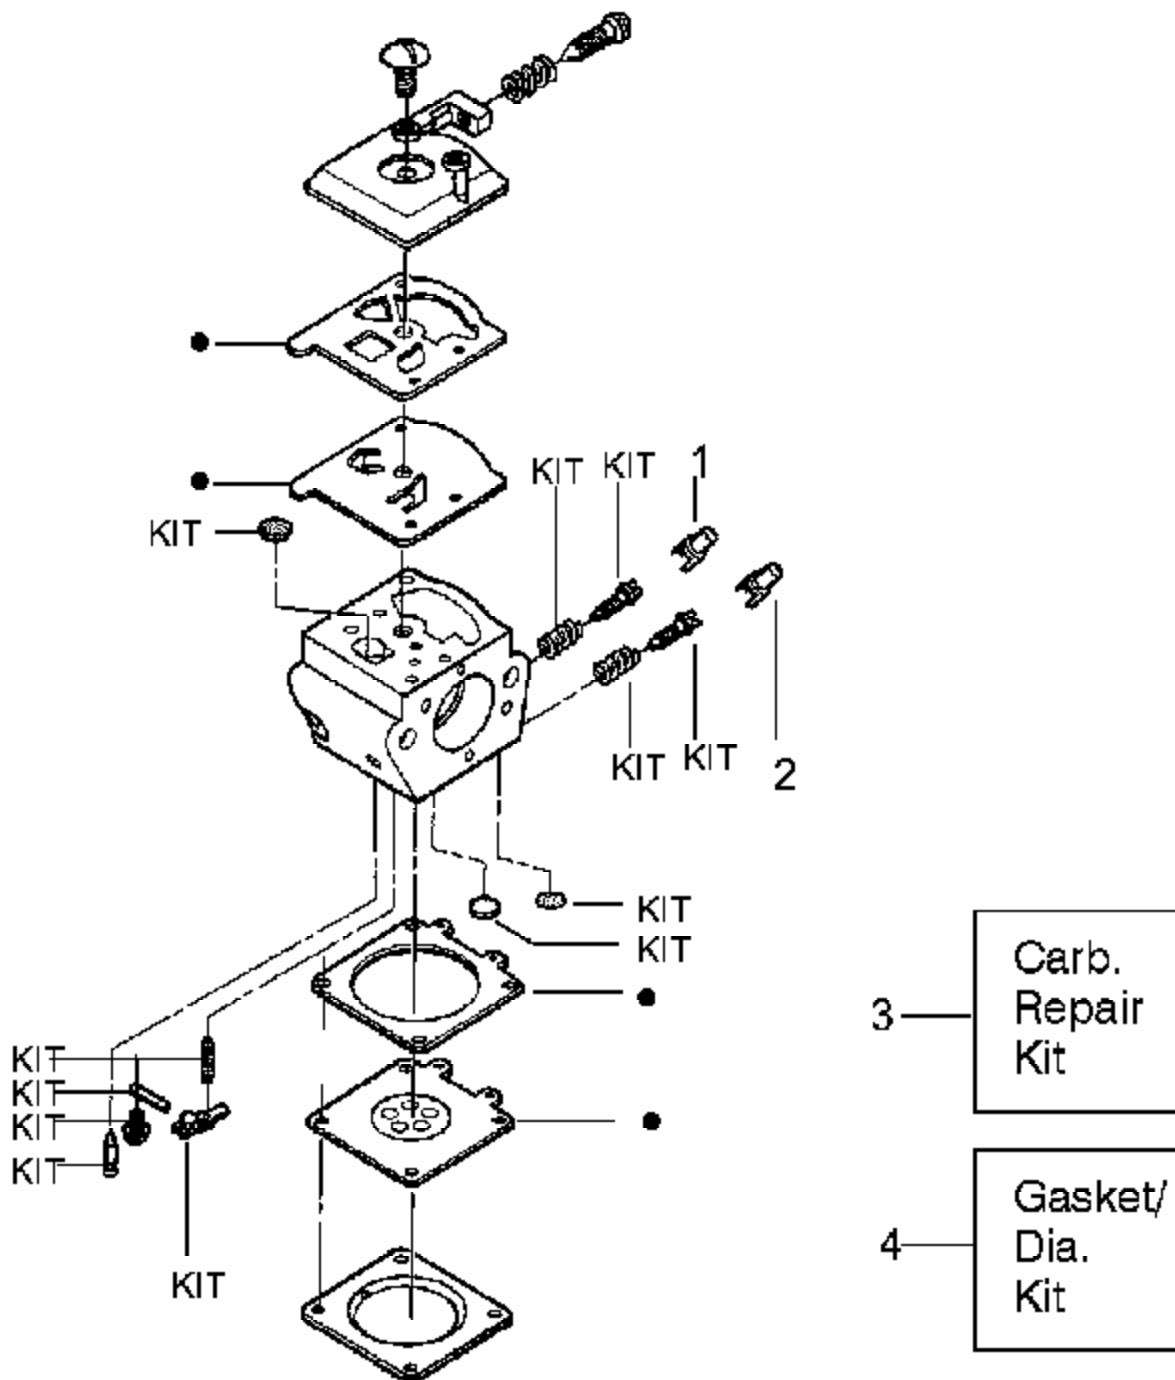

**Walbro**  
**Carburetor Assembly**  
**WT324 – #530069703**

Ref #	Part Number	Qty	Description
1	530038479		Limiter Cap-High (brown)
2	530038478		Limiter Cap-Low (tan)
3	530069826		Carburetor Repair Kit Walbro (WT324) (KIT = Indicates Contents)
4	530069844		Gasket Diaphragm Kit Walbro (WT324) (DOT Indicates Contents)
530069703	530069703		Carburetor Assembly WT324

Ref #	Part Number	Qty	Description
1	530037793		Foam-Air Filter
2	530016101		Nut
3	530049244		Grommet-Carb Adjust
4	530038479		Limiter Cap-High
5	530038478		Limiter Cap-Low
6	530054144		Seal-Carb Adapter
7	530049700		Carb. Adapter
8	530069247		Kit-Fuel Line (Small)
9	952030150		Spark Plug (RCJ-7Y)
10	530069606		Kit-Cylinder
11	530016136		Clip-High Tension Lead
12	530016153		Screw
13	530037798	1900 Gas Saw	Shield-Cylinder
14	530047213	Engine Assembly	Assy-Air Purge
15	530015780		Screw
16	530095646		Assy-Fuel Pick-up
17	530037652		Insulator-Heat
18	530052296		Assy.-Wire Harness
19	530069608		Kit-Engine Gasket (Incl. 27, 35 & 38)
20	530047442		Strap-Ground
21	530039198		Module-Ignition
22	530015814		Screw
23	530047207		Assy-Muffler (Incl. 24,25,26,27,28)
24	530016132		Screw
25	530036103		Screen-Spark
26	530037813		Diffuser-Muffler
27	530069608		Gasket-Muffler
28	530049870		Backplate-Muffler
29	530047062		Assy.-Crankshaft
30	530037935		Cap-Crankcase
31	530056363		Assy.-Seal & Bearing
32	530069604		Kit-Piston (Incl. 33 & 34)
33	530015697		Retainer-Piston Pin
34	530029805		Ring- Piston
35	530069608		Gasket-Carb. Adapter
36	530016187		Screw
37	530016386		Screw
38	530069608		Gasket-Carburetor
39	530069703		Kit-Carburetor (Incl. 4 & 5)
40	530037804		Housing-Air Filter
41	530031063		Wrench-Bar
	530088309		Operator Manual Not Shown
	530038257		Decal Instruction Not Shown
	530038486		Decal Stop Not Shown