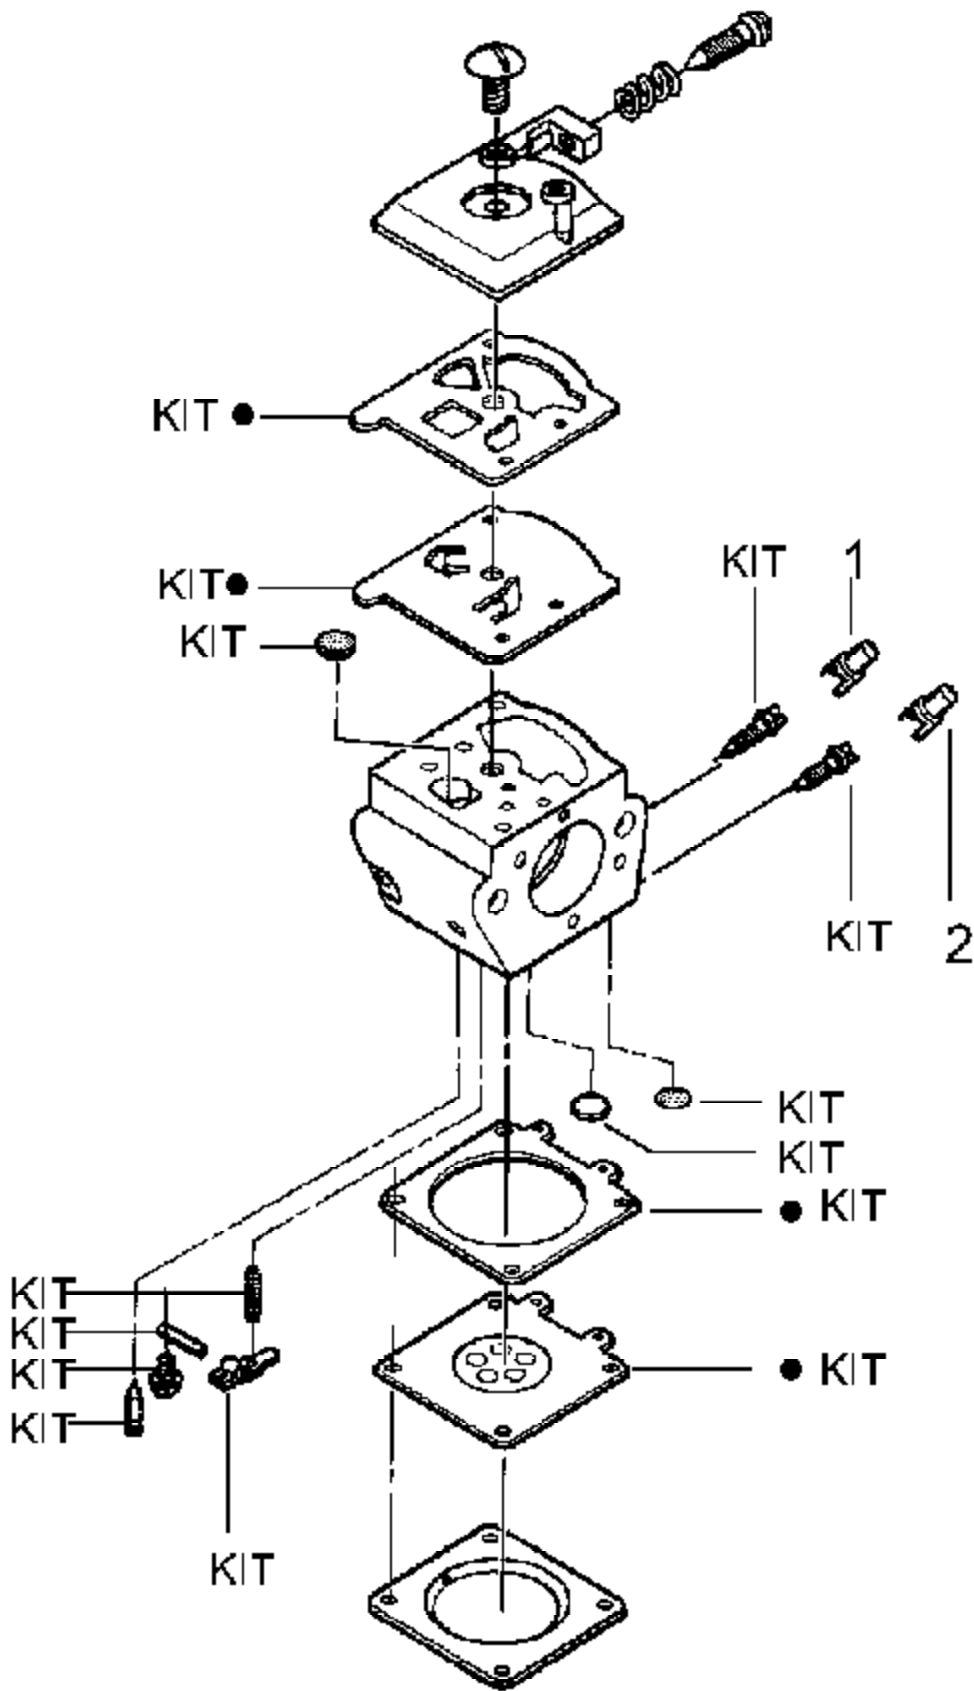

**Walbro**  
**Carburetor Assembly**  
**WT324 – #530069703**

Ref #	Part Number	Qty	Description
1	530038479		Limiter Cap-High (brown)
2	530038478		Limiter Cap-Low (tan)
3	530069826		Carburetor Repair Kit Walbro (WT324) (KIT = Indicates Contents)
4	530069844		Gasket Diaphragm Kit Walbro (WT324) (DOT Indicates Contents)
530069703	530069703		Carburetor Assembly WT324

Ref #	Part Number	Qty	Description
1	530037793		Foam-Air Filter
2	530016101		Nut
3	530049244		Grommet-Carb Adjust
4	530038479		Limiter Cap-High
5	530038478		Limiter Cap-Low
6	530054144		Seal-Carb Adapter
7	530049700		Carb. Adapter
8	530069247		Kit-Fuel Line (Small)
9	952030150		Spark Plug (RCJ-7Y)
10	530069606		Kit-Cylinder
11	530016136		Clip-High Tension Lead
12	530016153		Screw
13	530037798	1900 Gas Saw	Shield-Cylinder
14	530047213	Engine Assembly	Assy-Air Purge
15	530015780		Screw
16	530095646		Assy-Fuel Pick-up
17	530037652		Insulator-Heat
18	530052296		Assy.-Wire Harness
19	530069608		Kit-Engine Gasket (Incl. 27, 35 & 38)
20	530047442		Strap-Ground
21	530039198		Module-Ignition
22	530015814		Screw
23	530047207		Assy-Muffler (Incl. 24,25,26,27,28)
24	530016132		Screw
25	530036103		Screen-Spark
26	530037813		Diffuser-Muffler
27	530069608		Gasket-Muffler
28	530049870		Backplate-Muffler
29	530047062		Assy.-Crankshaft
30	530037935		Cap-Crankcase
31	530056363		Assy.-Seal & Bearing
32	530069604		Kit-Piston (Incl. 33 & 34)
33	530015697		Retainer-Piston Pin
34	530029805		Ring- Piston
35	530069608		Gasket-Carb. Adapter
36	530016187		Screw
37	530016386		Screw
38	530069608		Gasket-Carburetor
39	530069703		Kit-Carburetor (Incl. 4 & 5)
40	530037804		Housing-Air Filter
41	530031063		Wrench-Bar
	530088309		Operator Manual Not Shown
	530038257		Decal Instruction Not Shown
	530038486		Decal Stop Not Shown