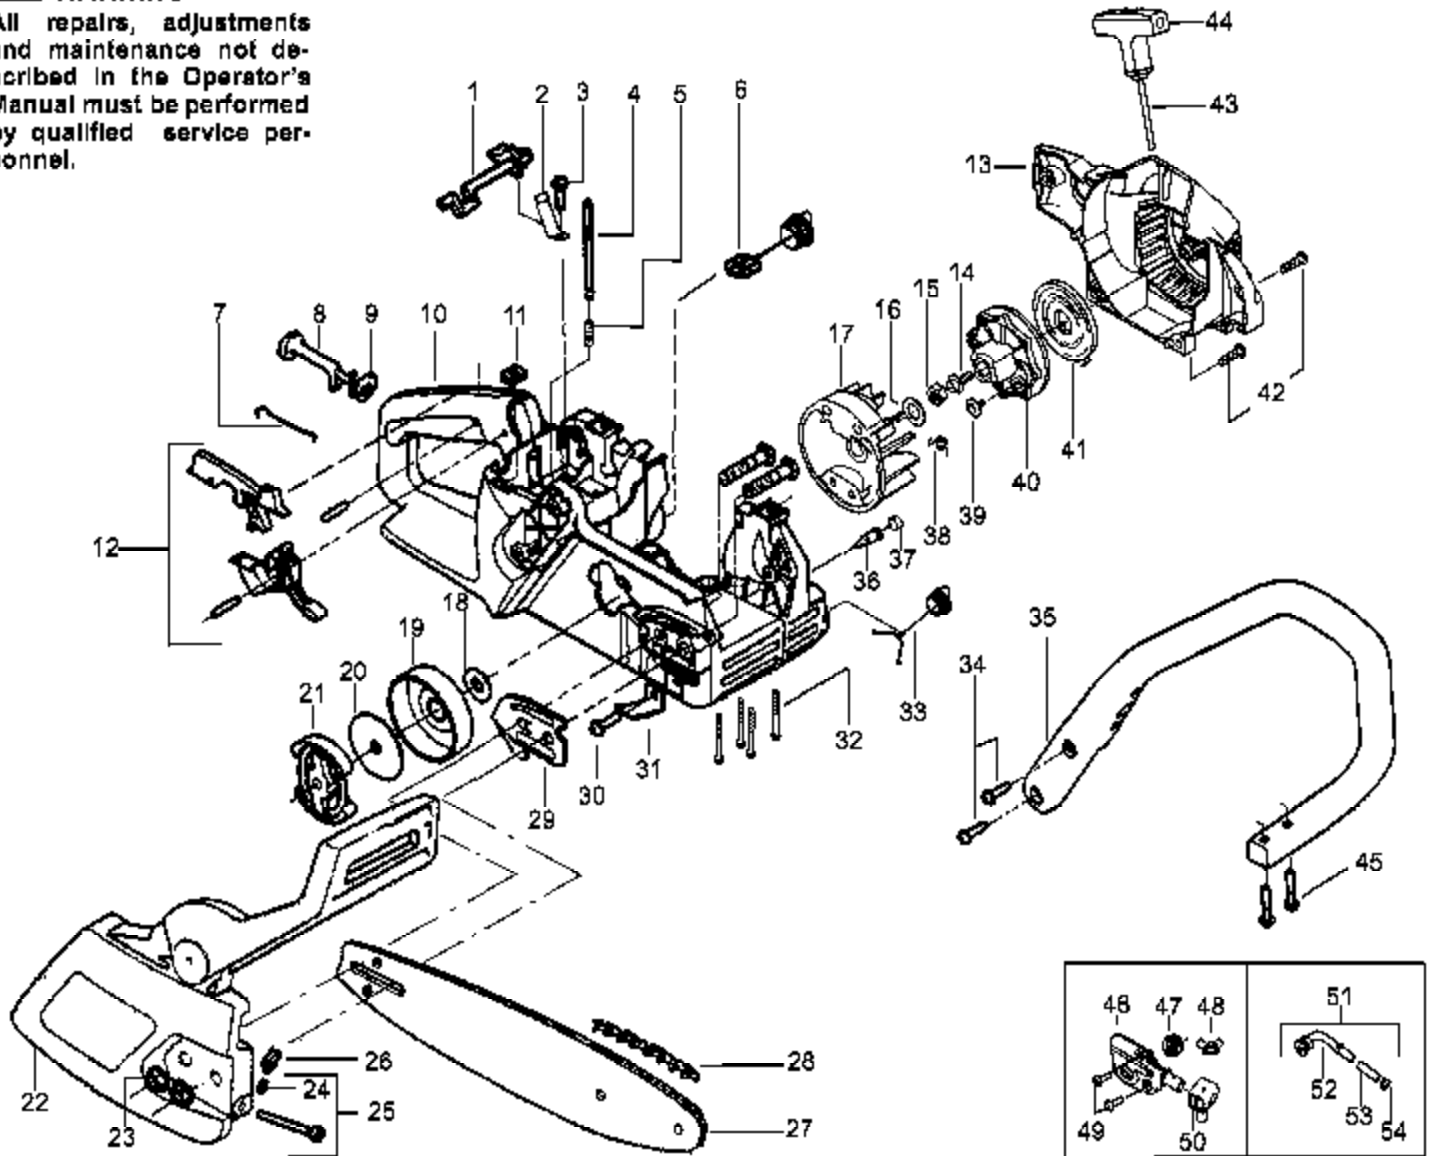

⚠ WARNING

All repairs, adjustments and maintenance not described in the Operator's Manual must be performed by qualified service personnel.

Ref #	Part Number	Qty	Description
1	530038227		Lever-Switch (Includes Pin)
2	530016149		Spring-Switch
3	530015775		Screw
4	530069216		Kit-Fuel Line (Large)
5	530023877		Fitting
6	530047192		Assy-Fuel Cap
7	530037809		Wire-Throttle
8	530047989		Lever-Choke
9	530038406		Grommet-Choke Knob
10	530055588		Assy-Chassis
11	530015922		Nut-Speed
12	530069724		Kit-Trigger & Lockout
13	530054175	1900 Gas Saw, Page 8 of 8	Housing Fan
14	530015920	Handle, Chassis & Bar Asse	Screw
15	530016134		Nut-Flywheel
16	530015127		Washer-Flywheel
17	530039209		Assy-Flywheel
18	530015907		Washer - Thrust
19	530047061		Assy-Drum W/brg.
20	530015611		Washer-Clutch
21	530014949		Assy. - Clutch
22	530054736		Assy-Chain Brake
23	530015917		Nut-Bar Mounting
24	530038593		Retainer-Bar Adjust
25	530069611		Kit-Bar Adjust (Incl. 24,26)
26	530015826		Pin-Bar Adjust
27	952044366		Bar-12"
28	952051208		Chain-12"
29	530038238		Plate-Bar Mounting
30	530015814		Screw
31	530029850		Chain Catcher
32	530016132		Screw
33	530010846		Assy-Oil Cap
34	530015814		Screw
35	530037799		Handle-Front
36	530026119		Valve-Check
37	530038264		Plug - Bronze Vent
38	530023817		Spring - Starter Dog
39	530016080		Screw
40	530037817		Pulley-Starter
41	530027531		Spring-Starter
42	530015892		Screw.
43	530069232		Kit-Rope
44	530037485		Handle-Starter
45	530015940		Screw
46	530071259		Kit-Oil Pump (Incl 47,48,50)
47	530037820		Gear-Worm Spring
48	530049477		Elbow-Oil Pickup
49	530016064		Screw
50	530019206		Seal Block
51	530047663		Assy-Oil-Pickup (Incl. 52, 53 & 54)
52	530038373		Pickup-Oiler
53	530037821		Filter-Oil
54	530030189		Plug-Oil Filter