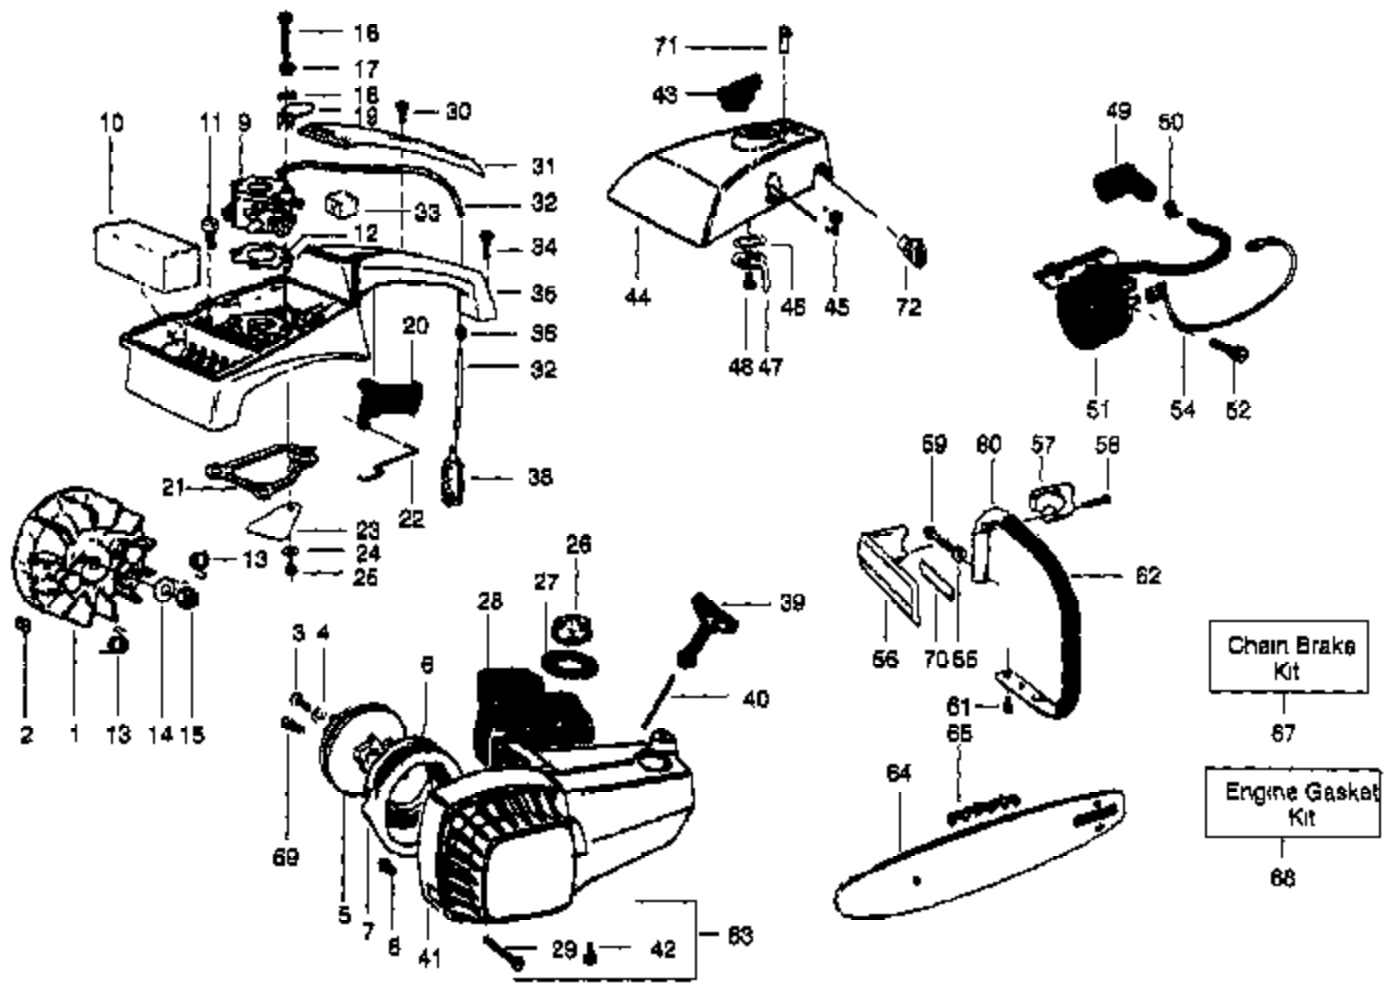

Ref #	Part Number	Qty	Description
1	530047198		Flywheel Ass'y (Incl. 13)
2	530015126		Flywheel Key
3	530015036		Pulley Retaining Screw
4	530015123		Washer
5	530069288		Starter Pulley
6	530042023		Starter Spring
7	530038312		Air Baffle - T 4
8	530001726		Screw - T 4
9			Carburetor Kit See "Carburetor Assembly" illustration and parts list. For type of carburetor
10	530023791		Air Filter
11	530015242		Screw
12	530019045		Carburetor Gasket
13	530023817		Starter Dog Spring
14	530015127		Flywheel Washer
15	530626605		Nut
16	530015245		Screw
17	530023865		Spacer
18	530015254		Wave Washer
19	530023805		Choke Shutter
20	530029826		Throttle Trigger
21	530019236		Gasket
22	530026606		Throttle Wire
23			Reed Valve
	530023366		Reed Valve T 1, 2 & 3
	530036331		Reed Valve T 4
24			Washer
	530023367		Washer T 1, 2 & 3
	530036332		Washer T 4
25	530016064		Screw
26	530014347		Fuel Cap Ass'y
27	530019093		Seat
28	530010775		Fuel Tank Ass'y (Incl 26, 27 & 38)
29			Screw See Service Ret. 4
30	530015247		Screw
31			Handle Cover
	530023774		Handle Cover T 1
	530024967		Handle Cover T 2, 3 & 4
32	530069216		Fuel Line
33	530023373		Throttle Wire Boot
34	530015239		Screw
35			Handle & Carb Hsg
	530069848		Handle & Carb Hsg T 1, 2 & 3
	530037774		Handle & Carb Hsg T 4
36	530023877		Fuel Line Fitting
38	530014362		Fuel Pick-Up Ass'y
39	530037485		Starter Handle
40	530069232		Rope Kit
41	530069602		Fan Hsg Lt See Service Ref. 4
42	530015650		Screw
43	530023807		Choke Knob
44			Carb Cover
	530023775		Carb Cover T 1, T 2 & T 3
	530038161		Carb Cover T 4
45	530015168		Screw

1800 Gas Saw Page 6 of 10
HANDLES & HOUSING