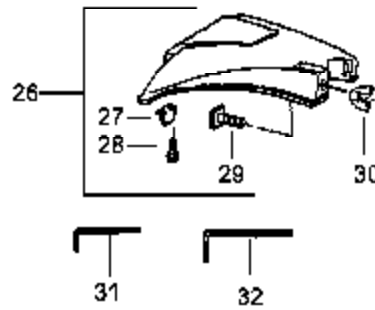

⚠ WARNING
All repairs, adjustments and maintenance not described in the Operator's Manual must be performed by qualified service personnel.

Ref #	Part Number	Qty	Description
1	530015197		Nut
2	530053659		Handlebar Bracket
3	530069999		Handlebar Ass'y.
4	530015791		Screw
5	530092192		Handlebar Cap
6	530092086		Handlebar Grip
7	530027884		Handlebar Warning Decal
8	530094686		Harness Clamp Ass'y.
9	530069252		"T" Handle Assy.
10	530012207		Handlebar Clamp
11			Drive Shaft Housing Refer to the Service Reference indicated for more information; New part number for this IPL
		PT7000	Page 4 of 8
12	530036514	Handle & Cutting Head Ass'y.	Throttle Hsg. Left
13	530036515		Throttle Hsg. Right
14	530015966		Screw
15			Shaft - Flex Refer to the Service Reference indicated for more information; New part number for this IPL
16	530036556		Throttle Lever
17	530094417		Shoulder Strap
18	530015328		Lockwasher
19	530016140		Screw
20	530015650		Screw-Pinch Clamp
21			Gear Box Ass'y. Refer to the Service Reference indicated for more information; New part number for this IPL
22			Dust Cup Refer to the Service Reference indicated for more information; New part number for this IPL
23			Washer Refer to the Service Reference indicated for more information; New part number for this IPL
24	530069780		Metal Shield Kit
25	530016141		Screw
26	530069779		Shield Kit Ass'y. (Incl.27-30)
27	530052285		Line Limiter
28	530015805		Screw
29	530015820		Bolt
30	530016152		Wingnut
31	530031159		Hex Wrench (5/32)
32	530031098		Hex Wrench (3/16)
33	952701570		Shaft Lubrication
34	952701708		Cutting Head Ass'y. (Incls. 35-38)
35	530053245		Hub Ass'y.
36	530053241		Spring-Return
37	530401957		Retainer-Spool
38	952701707		Spool w/Line
39	530049673		Decal Shaft Warning
40	530016240		Washer-Belleville
41	530015793		Nut
42	952701611		Weed Blade
43	530019235		Seal Sleeve
44	530095812		Bracket-Shield
45	530016312		Screw
46	530016301		Screw
47	530016309		Screw
	530085748		Operator Manual Not Shown