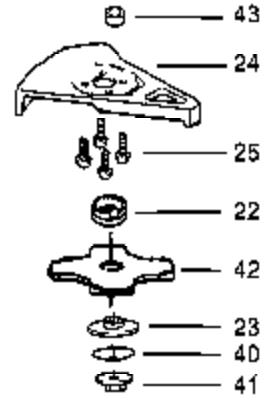

⚠ WARNING
All repairs, adjustments and maintenance not described in the Operator's Manual must be performed by qualified service personnel.

Ref #	Part Number	Qty	Description
1	530015197		Nut
2	530053659		Handlebar Bracket
3	530069999		Handlebar Ass'y.
4	530015791		Screw
5	530092192		Handlebar Cap
6	530092086		Handlebar Grip
7	530027884		Handlebar Warning Decal
8	530094686		Harness Clamp Ass'y.
9	530069252		"T" Handle Assy.
10	530012207		Handlebar Clamp
11			Drive Shaft Housing Refer to the Service Reference indicated for more information; New part number for this IPL
		PT7000	Page 4 of 8
12	530036514	Handle & Cutting Head Ass'y.	Throttle Hsg. Left
13	530036515		Throttle Hsg. Right
14	530015966		Screw
15			Shaft - Flex Refer to the Service Reference indicated for more information; New part number for this IPL
16	530036556		Throttle Lever
17	530094417		Shoulder Strap
18	530015328		Lockwasher
19	530016140		Screw
20	530015650		Screw-Pinch Clamp
21			Gear Box Ass'y. Refer to the Service Reference indicated for more information; New part number for this IPL
22			Dust Cup Refer to the Service Reference indicated for more information; New part number for this IPL
23			Washer Refer to the Service Reference indicated for more information; New part number for this IPL
24	530069780		Metal Shield Kit
25	530016141		Screw
26	530069779		Shield Kit Ass'y. (Incl.27-30)
27	530052285		Line Limiter
28	530015805		Screw
29	530015820		Bolt
30	530016152		Wingnut
31	530031159		Hex Wrench (5/32)
32	530031098		Hex Wrench (3/16)
33	952701570		Shaft Lubrication
34	952701708		Cutting Head Ass'y. (Incls. 35-38)
35	530053245		Hub Ass'y.
36	530053241		Spring-Return
37	530401957		Retainer-Spool
38	952701707		Spool w/Line
39	530049673		Decal Shaft Warning
40	530016240		Washer-Belleville
41	530015793		Nut
42	952701611		Weed Blade
43	530019235		Seal Sleeve
44	530095812		Bracket-Shield
45	530016312		Screw
46	530016301		Screw
47	530016309		Screw
	530085748		Operator Manual Not Shown