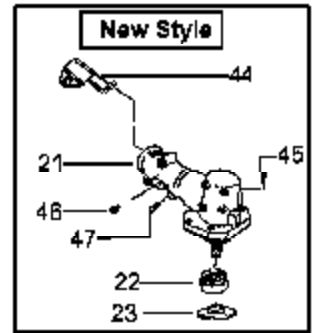

⚠ WARNING
All repairs, adjustments and maintenance not described in the Operator's Manual must be performed by qualified service personnel.

Ref #	Part Number	Qty	Description
1	530015197		Nut
2	530053659		Handlebar Bracket
3	530069999		Handlebar Ass'y.
4	530015791		Screw
5	530092192		Handlebar Cap
6	530092086		Handlebar Grip
7	530027884		Handlebar Warning Decal
8	530094686		Harness Clamp Ass'y.
9	530069252		"T" Handle Assy.
10	530012207		Handlebar Clamp
11			Drive Shaft Housing Refer to the Service Reference indicated for more information; New part number for this IPL
		PT7000	Page 4 of 8
12	530036514	Handle & Cutting Head Ass'y.	Throttle Hsg. Left
13	530036515		Throttle Hsg. Right
14	530015966		Screw
15			Shaft - Flex Refer to the Service Reference indicated for more information; New part number for this IPL
16	530036556		Throttle Lever
17	530094417		Shoulder Strap
18	530015328		Lockwasher
19	530016140		Screw
20	530015650		Screw-Pinch Clamp
21			Gear Box Ass'y. Refer to the Service Reference indicated for more information; New part number for this IPL
22			Dust Cup Refer to the Service Reference indicated for more information; New part number for this IPL
23			Washer Refer to the Service Reference indicated for more information; New part number for this IPL
24	530069780		Metal Shield Kit
25	530016141		Screw
26	530069779		Shield Kit Ass'y. (Incl.27-30)
27	530052285		Line Limiter
28	530015805		Screw
29	530015820		Bolt
30	530016152		Wingnut
31	530031159		Hex Wrench (5/32)
32	530031098		Hex Wrench (3/16)
33	952701570		Shaft Lubrication
34	952701708		Cutting Head Ass'y. (Incls. 35-38)
35	530053245		Hub Ass'y.
36	530053241		Spring-Return
37	530401957		Retainer-Spool
38	952701707		Spool w/Line
39	530049673		Decal Shaft Warning
40	530016240		Washer-Belleville
41	530015793		Nut
42	952701611		Weed Blade
43	530019235		Seal Sleeve
44	530095812		Bracket-Shield
45	530016312		Screw
46	530016301		Screw
47	530016309		Screw
	530085748		Operator Manual Not Shown