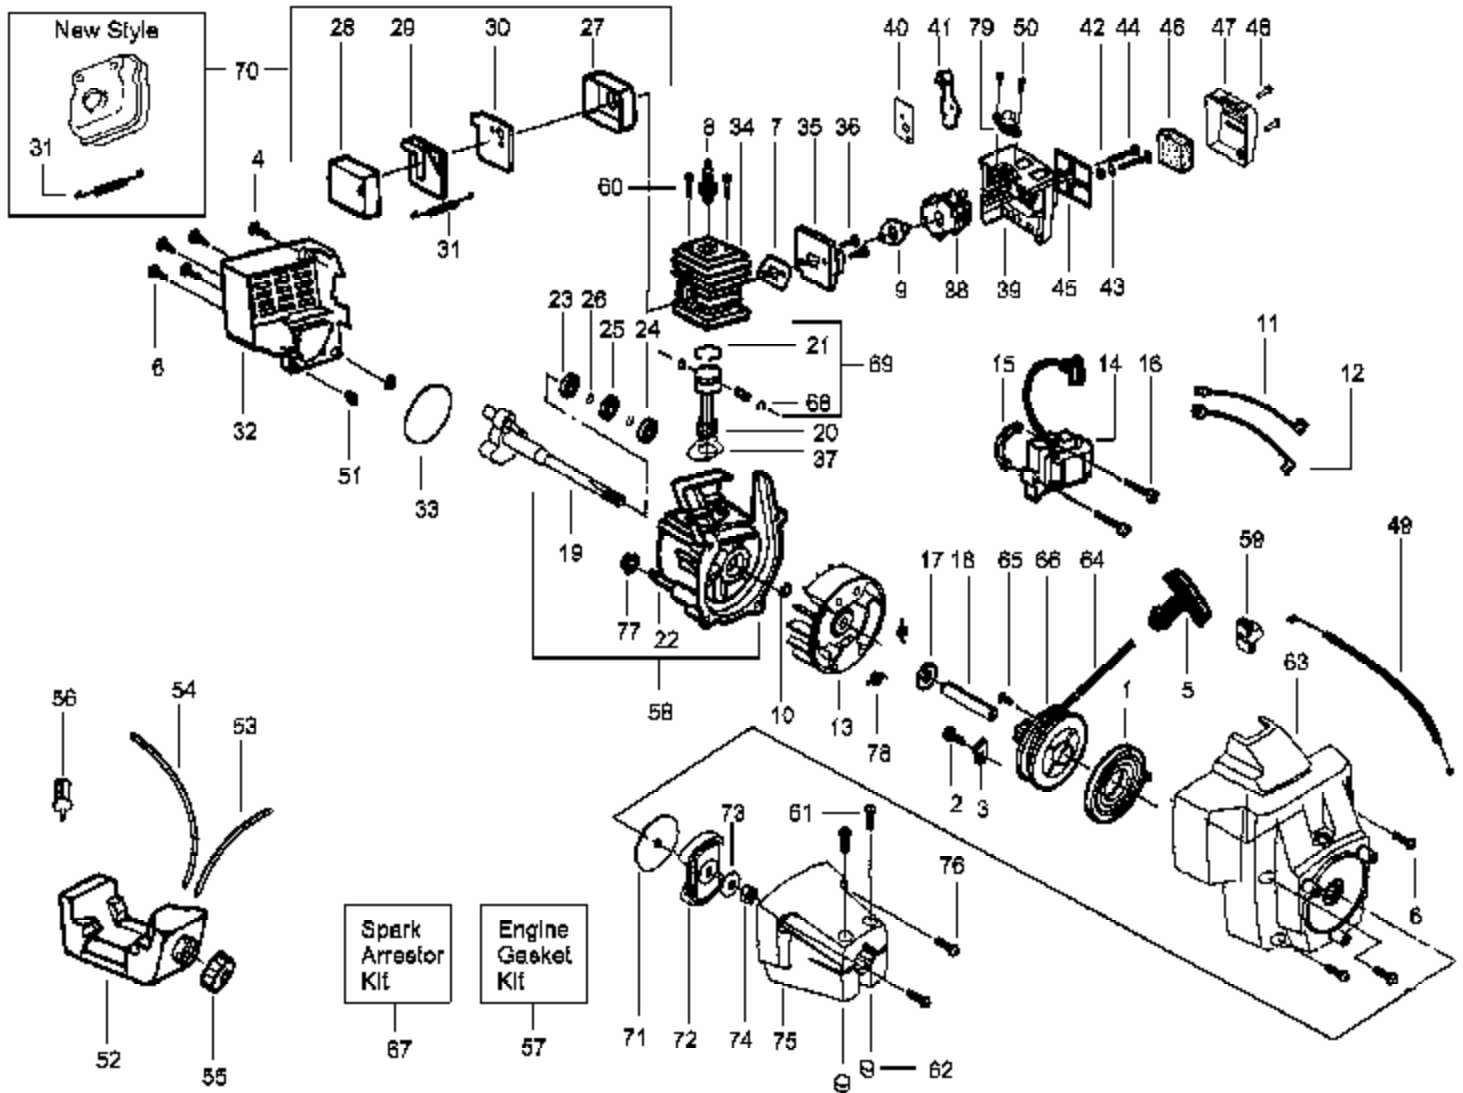

Ref #	Part Number	Qty	Description
1	530042085		Starter Spring
2	530015775		Screw
3	530027523		Retainer
4	530015934		Screw
5	530027569		Starter Handle
6	530015810		Screw
7	530071253		Gasket-Cylinder/Carb Adaptor (kit)
8	952030201		Spark Plug
9	530071253		Gasket (kit)
10	530015941		Retainer
11	530014663		Lead Wire
12	530014662		Ground Wire
13	530069886	PT7000	Flywheel Ass'y.
14	530039163	Power Unit	Ignition Module
15	530036145		Spacer
16	530015954		Screw
17	530015149		Washer
18	530037705		Spacer
19	530052344		Crankshaft Ass'y.
20	530069615		Connecting Rod Ass'y.
21	530053565		Piston Ring
22	530012414		Crankcase Ass'y.
23	530032125		Inner Bearing
24	530032124		Outer Bearing
25	530019179		C'case Seal
26	530015945		Retaining Ring
27	530036578		Muffler Body
28	530036577		Muffler Cover
29	530053500		Muffler Baffle-Exit
30	530053499		Muffler Baffle-First
31	530016197		Muffler Spring Old Style
31	530042088		Muffler Spring New Style
32	530053320		Shroud
33	530071253		O-Ring/Gasket (kit)
34	530069993		Cylinder
35	530071250		Carb. Adaptor Kit
36	530016014		Screw
37	530071253		Gasket (kit)
38	530069902		Carburetor Ass'y. (WT380)
39	530053323		Air Box
40	530037326		Choke Plate
41	530038102		Choke Shutter
42	530015254		Wave Washer
43	530015852		Choke Spacer
44	530015849		Screw
45	530037413		Filter Plate
46	530037331		Air Filter Foam
47	530037292		Air Filter Cover
48	530015957		Screw
49	530037415		Throttle Cable Ass'y.
50	530015780		Screw
51	530036793		Isolator-Shroud
52	530049413		Fuel Tank Ass'y.
53	530069216		Fuel Line-Primer/Tank
54	530069247		Fuel Line-Carb/Tank
55	530014347		Fuel Cap Ass'y.