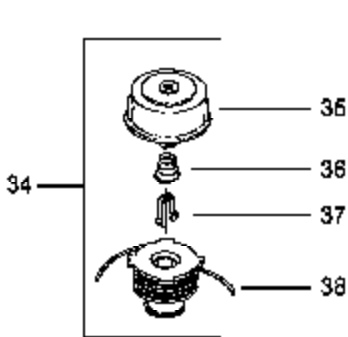

⚠ WARNING
All repairs, adjustments and maintenance not described in the Operator's Manual must be performed by qualified service personnel.

Ref #	Part Number	Qty	Description
1	530015197		Nut
2	530053659		Handlebar Bracket
3	530069999		Handlebar Ass'y.
4	530015791		Screw
5	530092192		Handlebar Cap
6	530092086		Handlebar Grip
7	530027884		Handlebar Warning Decal
8	530094686		Harness Clamp Ass'y.
9	530069252		"T" Handle Assy.
10	530012207		Handlebar Clamp
11			Drive Shaft Housing Refer to the Service Reference indicated for more information; New part number for this IPL
		PT7000	Page 4 of 8
12	530036514	Handle & Cutting Head Ass'y.	Throttle Hsg. Left
13	530036515		Throttle Hsg. Right
14	530015966		Screw
15			Shaft - Flex Refer to the Service Reference indicated for more information; New part number for this IPL
16	530036556		Throttle Lever
17	530094417		Shoulder Strap
18	530015328		Lockwasher
19	530016140		Screw
20	530015650		Screw-Pinch Clamp
21			Gear Box Ass'y. Refer to the Service Reference indicated for more information; New part number for this IPL
22			Dust Cup Refer to the Service Reference indicated for more information; New part number for this IPL
23			Washer Refer to the Service Reference indicated for more information; New part number for this IPL
24	530069780		Metal Shield Kit
25	530016141		Screw
26	530069779		Shield Kit Ass'y. (Incl.27-30)
27	530052285		Line Limiter
28	530015805		Screw
29	530015820		Bolt
30	530016152		Wingnut
31	530031159		Hex Wrench (5/32)
32	530031098		Hex Wrench (3/16)
33	952701570		Shaft Lubrication
34	952701708		Cutting Head Ass'y. (Incls. 35-38)
35	530053245		Hub Ass'y.
36	530053241		Spring-Return
37	530401957		Retainer-Spool
38	952701707		Spool w/Line
39	530049673		Decal Shaft Warning
40	530016240		Washer-Belleville
41	530015793		Nut
42	952701611		Weed Blade
43	530019235		Seal Sleeve
44	530095812		Bracket-Shield
45	530016312		Screw
46	530016301		Screw
47	530016309		Screw
	530085748		Operator Manual Not Shown