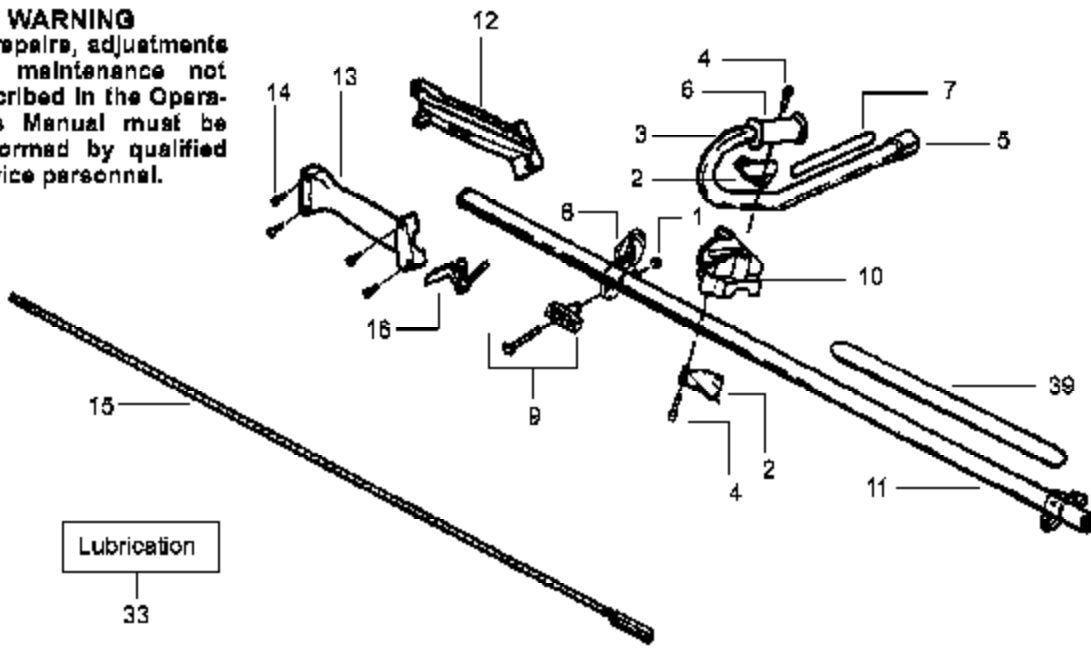

⚠ WARNING
All repairs, adjustments and maintenance not described in the Operator's Manual must be performed by qualified service personnel.

Ref #	Part Number	Qty	Description
1	530015197		Nut
2	530053659		Handlebar Bracket
3	530069999		Handlebar Ass'y.
4	530015791		Screw
5	530092192		Handlebar Cap
6	530092086		Handlebar Grip
7	530027884		Handlebar Warning Decal
8	530094686		Harness Clamp Ass'y.
9	530069252		"T" Handle Assy.
10	530012207		Handlebar Clamp
11			Drive Shaft Housing Refer to the Service Reference indicated for more information; New part number for this IPL
		PT7000	Page 4 of 8
12	530036514	Handle & Cutting Head Ass'y.	Throttle Hsg. Left
13	530036515		Throttle Hsg. Right
14	530015966		Screw
15			Shaft - Flex Refer to the Service Reference indicated for more information; New part number for this IPL
16	530036556		Throttle Lever
17	530094417		Shoulder Strap
18	530015328		Lockwasher
19	530016140		Screw
20	530015650		Screw-Pinch Clamp
21			Gear Box Ass'y. Refer to the Service Reference indicated for more information; New part number for this IPL
22			Dust Cup Refer to the Service Reference indicated for more information; New part number for this IPL
23			Washer Refer to the Service Reference indicated for more information; New part number for this IPL
24	530069780		Metal Shield Kit
25	530016141		Screw
26	530069779		Shield Kit Ass'y. (Incl.27-30)
27	530052285		Line Limiter
28	530015805		Screw
29	530015820		Bolt
30	530016152		Wingnut
31	530031159		Hex Wrench (5/32)
32	530031098		Hex Wrench (3/16)
33	952701570		Shaft Lubrication
34	952701708		Cutting Head Ass'y. (Incls. 35-38)
35	530053245		Hub Ass'y.
36	530053241		Spring-Return
37	530401957		Retainer-Spool
38	952701707		Spool w/Line
39	530049673		Decal Shaft Warning
40	530016240		Washer-Belleville
41	530015793		Nut
42	952701611		Weed Blade
43	530019235		Seal Sleeve
44	530095812		Bracket-Shield
45	530016312		Screw
46	530016301		Screw
47	530016309		Screw
	530085748		Operator Manual Not Shown