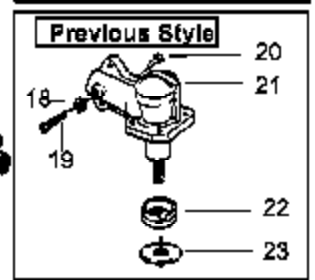

⚠ WARNING
All repairs, adjustments and maintenance not described in the Operator's Manual must be performed by qualified service personnel.

Ref #	Part Number	Qty	Description
1	530015197		Nut
2	530053659		Handlebar Bracket
3	530069999		Handlebar Ass'y.
4	530015791		Screw
5	530092192		Handlebar Cap
6	530092086		Handlebar Grip
7	530027884		Handlebar Warning Decal
8	530094686		Harness Clamp Ass'y.
9	530069252		"T" Handle Assy.
10	530012207		Handlebar Clamp
11			Drive Shaft Housing Refer to the Service Reference indicated for more information; New part number for this IPL
		PT7000	Page 4 of 8
12	530036514	Handle & Cutting Head Ass'y.	Throttle Hsg. Left
13	530036515		Throttle Hsg. Right
14	530015966		Screw
15			Shaft - Flex Refer to the Service Reference indicated for more information; New part number for this IPL
16	530036556		Throttle Lever
17	530094417		Shoulder Strap
18	530015328		Lockwasher
19	530016140		Screw
20	530015650		Screw-Pinch Clamp
21			Gear Box Ass'y. Refer to the Service Reference indicated for more information; New part number for this IPL
22			Dust Cup Refer to the Service Reference indicated for more information; New part number for this IPL
23			Washer Refer to the Service Reference indicated for more information; New part number for this IPL
24	530069780		Metal Shield Kit
25	530016141		Screw
26	530069779		Shield Kit Ass'y. (Incl.27-30)
27	530052285		Line Limiter
28	530015805		Screw
29	530015820		Bolt
30	530016152		Wingnut
31	530031159		Hex Wrench (5/32)
32	530031098		Hex Wrench (3/16)
33	952701570		Shaft Lubrication
34	952701708		Cutting Head Ass'y. (Incls. 35-38)
35	530053245		Hub Ass'y.
36	530053241		Spring-Return
37	530401957		Retainer-Spool
38	952701707		Spool w/Line
39	530049673		Decal Shaft Warning
40	530016240		Washer-Belleville
41	530015793		Nut
42	952701611		Weed Blade
43	530019235		Seal Sleeve
44	530095812		Bracket-Shield
45	530016312		Screw
46	530016301		Screw
47	530016309		Screw
	530085748		Operator Manual Not Shown