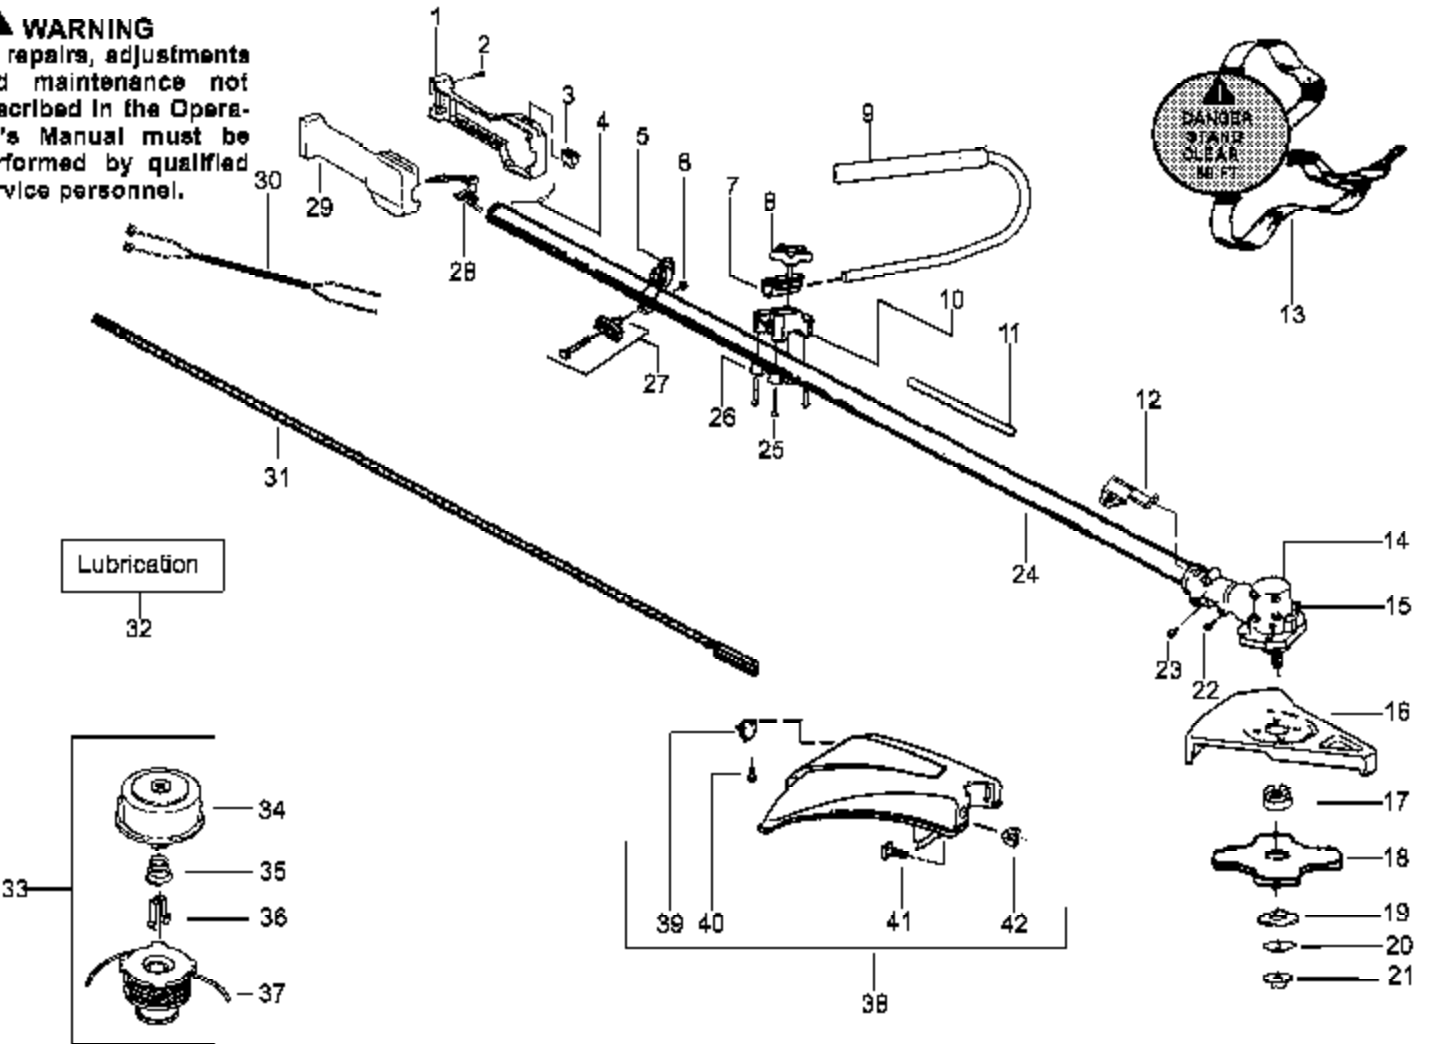

Carb.
Repair
Kit

1

Gasket/
Diaphragm
Kit

4

Ref #	Part Number	Qty	Description
1	530069829		Carburetor Repair Kit (KIT = Indicates Contents)
2	530038318		Limiter Cap (High-Red)
3	530038317		Limiter Cap (Low-Blue)
4	530069844		Gasket/Diaphragm Kit (DOT = Indicates Contents)

BC2400P Gas Tripper Page 2 of 7
Carburetor Assembly P/N 530069829

⚠ WARNING
 All repairs, adjustments
 and maintenance not
 described in the Opera-
 tor's Manual must be
 performed by qualified
 service personnel.

Lubrication
 32

Ref #	Part Number	Qty	Description
1	530053969		Throttle Hsg. Left
2	530015886		Screw
3	530069572		Kit-Switch
4	530042093		Spring-Throttle
5	530094686		Assy. Clamp
6	530015768		Locknut
7	530095970		Clamp-Handlebar
8	530016336		Knob
9	530071394		Assy.-Handlebar (incl. grip,cap,decal)
10	530095971		Base-Clamp
11	530055316		Decal-Shaft Warn.
12	530095812		Bracket-Shield
13	530094417	BC2400P Gas Trigger	Shoulder Strap
14	530071377	Driveshaft & Cutting Head	Kit-Gearbox
15	530016312		Screw
16	530071383		Kit-Metal Shield
17	530095815		Dust Cup
18	952701611		Accy.-Blade
19	530095816		Washer
20	530016240		Washer-Belleville
21	530015793		Nut-Flange
22	530016309		Screw
23	530016301		Screw
24	530071339		Assy.-Driveshaft
25	530015940		Screw
26	530095899		Clamp-Tube
27	530069252		Assy-"T"-Handle
28	530402027		Lever-Throttle
29	530053968		Hsg.-Right Throttle
30	530047307		Assy-Throttle Wire
31	530094585		Shaft-Flex Drive
32	952701570		Accy.-Shaft Lube
33	952701708		Accy.-Head TNG VI (incl. 34-37)
34	530053245		Assy.-Hub
35	530053241		Spring-Return
36	530401957		Retainer-Spool
37	952701707		Accy.-Spool TNG VI
38	530069779		Kit-Shield Assy. (incl. 39-42)
39	530052285		Limitter-Line
40	530015805		Screw
41	530015820		Bolt
42	530016118		Wingnut
	530088894		Operator Manual Not Shown
	530049211		Decal Blade Direction (Not a serviceable part) Not Shown