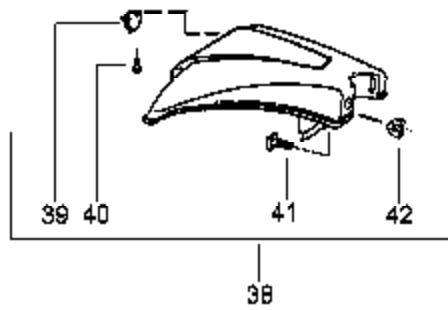

Carb.
Repair
Kit

1

Gasket/
Diaphragm
Kit

4

Ref #	Part Number	Qty	Description
1	530069829		Carburetor Repair Kit (KIT = Indicates Contents)
2	530038318		Limiter Cap (High-Red)
3	530038317		Limiter Cap (Low-Blue)
4	530069844		Gasket/Diaphragm Kit (DOT = Indicates Contents)

BC2400P Gas Tripper Page 2 of 7
Carburetor Assembly P/N 530069829

⚠ WARNING
 All repairs, adjustments
 and maintenance not
 described in the Opera-
 tor's Manual must be
 performed by qualified
 service personnel.

Lubrication
 32

Ref #	Part Number	Qty	Description
1	530053969		Throttle Hsg. Left
2	530015886		Screw
3	530069572		Kit-Switch
4	530042093		Spring-Throttle
5	530094686		Assy. Clamp
6	530015768		Locknut
7	530095970		Clamp-Handlebar
8	530016336		Knob
9	530071394		Assy.-Handlebar (incl. grip,cap,decal)
10	530095971		Base-Clamp
11	530055316		Decal-Shaft Warn.
12	530095812		Bracket-Shield
13	530094417	BC2400P Gas Trigger	Shoulder Strap
14	530071377	Driveshaft & Cutting Head	Kit-Gearbox
15	530016312		Screw
16	530071383		Kit-Metal Shield
17	530095815		Dust Cup
18	952701611		Accy.-Blade
19	530095816		Washer
20	530016240		Washer-Belleville
21	530015793		Nut-Flange
22	530016309		Screw
23	530016301		Screw
24	530071339		Assy.-Driveshaft
25	530015940		Screw
26	530095899		Clamp-Tube
27	530069252		Assy-"T"-Handle
28	530402027		Lever-Throttle
29	530053968		Hsg.-Right Throttle
30	530047307		Assy-Throttle Wire
31	530094585		Shaft-Flex Drive
32	952701570		Accy.-Shaft Lube
33	952701708		Accy.-Head TNG VI (incl. 34-37)
34	530053245		Assy.-Hub
35	530053241		Spring-Return
36	530401957		Retainer-Spool
37	952701707		Accy.-Spool TNG VI
38	530069779		Kit-Shield Assy. (incl. 39-42)
39	530052285		Limitter-Line
40	530015805		Screw
41	530015820		Bolt
42	530016118		Wingnut
	530088894		Operator Manual Not Shown
	530049211		Decal Blade Direction (Not a serviceable part) Not Shown