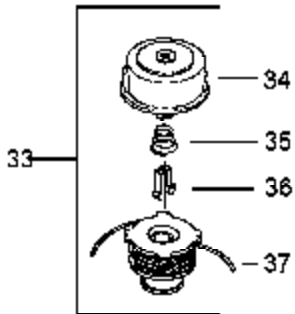

Carb.
Repair
Kit

1

Gasket/
Diaphragm
Kit

4

Ref #	Part Number	Qty	Description
1	530069829		Carburetor Repair Kit (KIT = Indicates Contents)
2	530038318		Limiter Cap (High-Red)
3	530038317		Limiter Cap (Low-Blue)
4	530069844		Gasket/Diaphragm Kit (DOT = Indicates Contents)

Lubrication
 32

Ref #	Part Number	Qty	Description
1	530053969		Throttle Hsg. Left
2	530015886		Screw
3	530069572		Kit-Switch
4	530042093		Spring-Throttle
5	530094686		Assy. Clamp
6	530015768		Locknut
7	530095970		Clamp-Handlebar
8	530016336		Knob
9	530071394		Assy.-Handlebar (incl. grip,cap,decal)
10	530095971		Base-Clamp
11	530055316		Decal-Shaft Warn.
12	530095812		Bracket-Shield
13	530094417	BC2400P Gas Trigger	Shoulder Strap
14	530071377	Driveshaft & Cutting Head	Kit-Gearbox
15	530016312		Screw
16	530071383		Kit-Metal Shield
17	530095815		Dust Cup
18	952701611		Accy.-Blade
19	530095816		Washer
20	530016240		Washer-Belleville
21	530015793		Nut-Flange
22	530016309		Screw
23	530016301		Screw
24	530071339		Assy.-Driveshaft
25	530015940		Screw
26	530095899		Clamp-Tube
27	530069252		Assy-"T"-Handle
28	530402027		Lever-Throttle
29	530053968		Hsg.-Right Throttle
30	530047307		Assy-Throttle Wire
31	530094585		Shaft-Flex Drive
32	952701570		Accy.-Shaft Lube
33	952701708		Accy.-Head TNG VI (incl. 34-37)
34	530053245		Assy.-Hub
35	530053241		Spring-Return
36	530401957		Retainer-Spool
37	952701707		Accy.-Spool TNG VI
38	530069779		Kit-Shield Assy. (incl. 39-42)
39	530052285		Limitter-Line
40	530015805		Screw
41	530015820		Bolt
42	530016118		Wingnut
	530088894		Operator Manual Not Shown
	530049211		Decal Blade Direction (Not a serviceable part) Not Shown