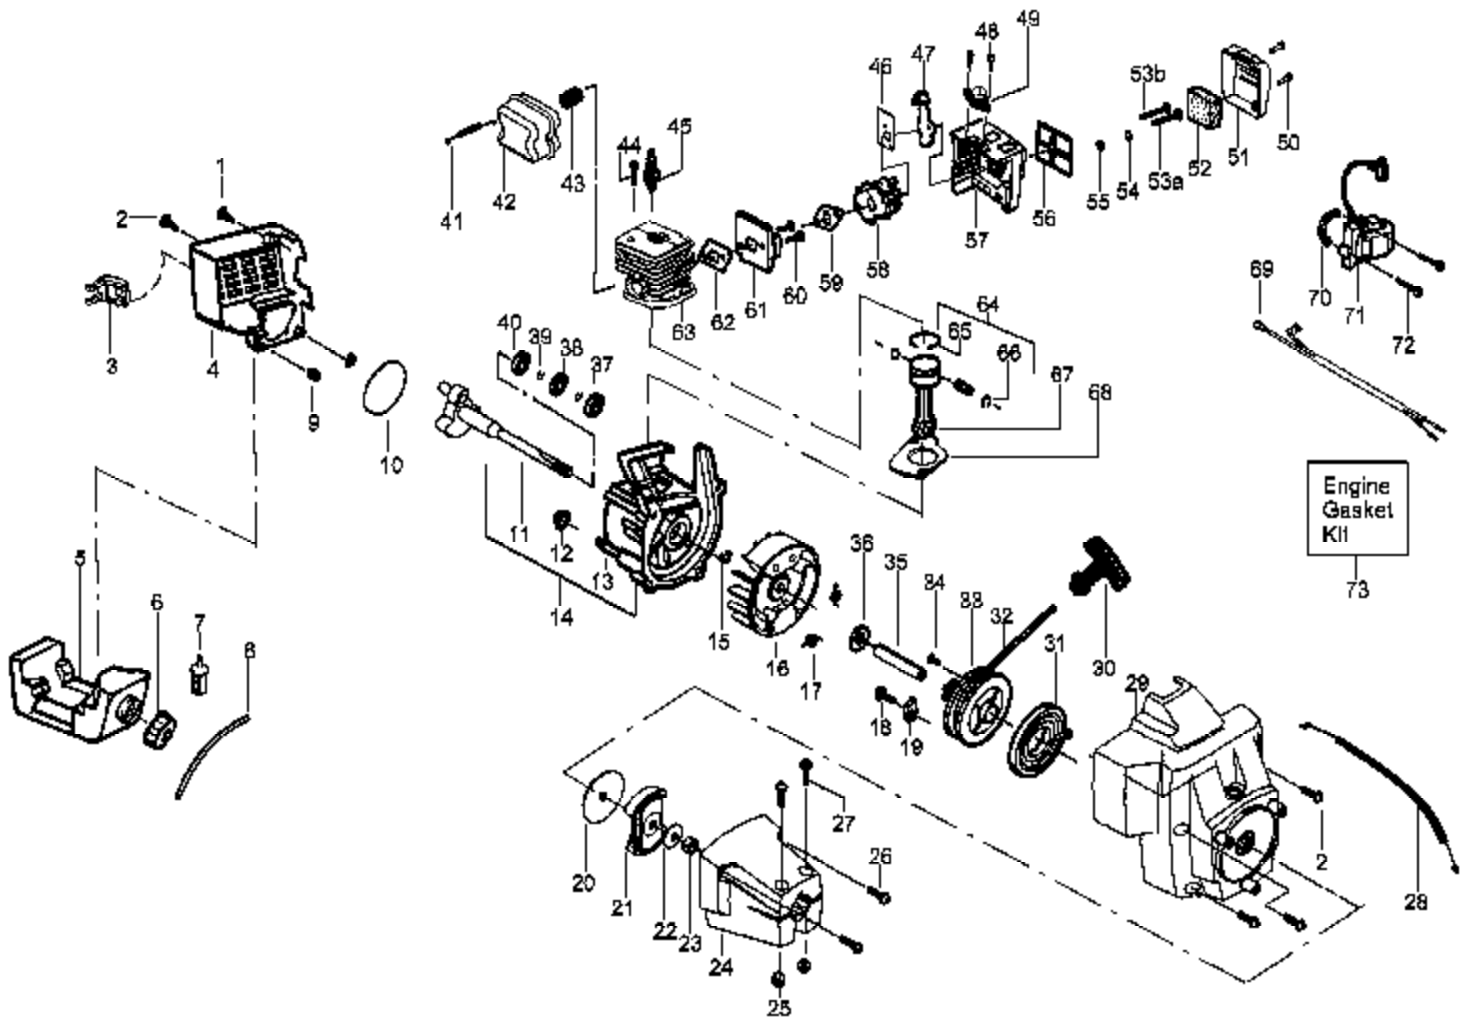

Carb.
Repair
Kit

1

Gasket/
Diaphragm
Kit

4

Ref #	Part Number	Qty	Description
1	530069829		Carburetor Repair Kit (KIT = Indicates Contents)
2	530038318		Limiter Cap (High-Red)
3	530038317		Limiter Cap (Low-Blue)
4	530069844		Gasket/Diaphragm Kit (DOT = Indicates Contents)

BC2400P Gas Tripper Page 2 of 7
Carburetor Assembly P/N 530069829

⚠ WARNING
 All repairs, adjustments
 and maintenance not
 described in the Opera-
 tor's Manual must be
 performed by qualified
 service personnel.

Lubrication
 32

Ref #	Part Number	Qty	Description
1	530053969		Throttle Hsg. Left
2	530015886		Screw
3	530069572		Kit-Switch
4	530042093		Spring-Throttle
5	530094686		Assy. Clamp
6	530015768		Locknut
7	530095970		Clamp-Handlebar
8	530016336		Knob
9	530071394		Assy.-Handlebar (incl. grip,cap,decal)
10	530095971		Base-Clamp
11	530055316		Decal-Shaft Warn.
12	530095812		Bracket-Shield
13	530094417	BC2400P Gas Trigger	Shoulder Strap
14	530071377	Driveshaft & Cutting Head	Kit-Gearbox
15	530016312		Screw
16	530071383		Kit-Metal Shield
17	530095815		Dust Cup
18	952701611		Accy.-Blade
19	530095816		Washer
20	530016240		Washer-Belleville
21	530015793		Nut-Flange
22	530016309		Screw
23	530016301		Screw
24	530071339		Assy.-Driveshaft
25	530015940		Screw
26	530095899		Clamp-Tube
27	530069252		Assy-"T"-Handle
28	530402027		Lever-Throttle
29	530053968		Hsg.-Right Throttle
30	530047307		Assy-Throttle Wire
31	530094585		Shaft-Flex Drive
32	952701570		Accy.-Shaft Lube
33	952701708		Accy.-Head TNG VI (incl. 34-37)
34	530053245		Assy.-Hub
35	530053241		Spring-Return
36	530401957		Retainer-Spool
37	952701707		Accy.-Spool TNG VI
38	530069779		Kit-Shield Assy. (incl. 39-42)
39	530052285		Limitter-Line
40	530015805		Screw
41	530015820		Bolt
42	530016118		Wingnut
	530088894		Operator Manual Not Shown
	530049211		Decal Blade Direction (Not a serviceable part) Not Shown