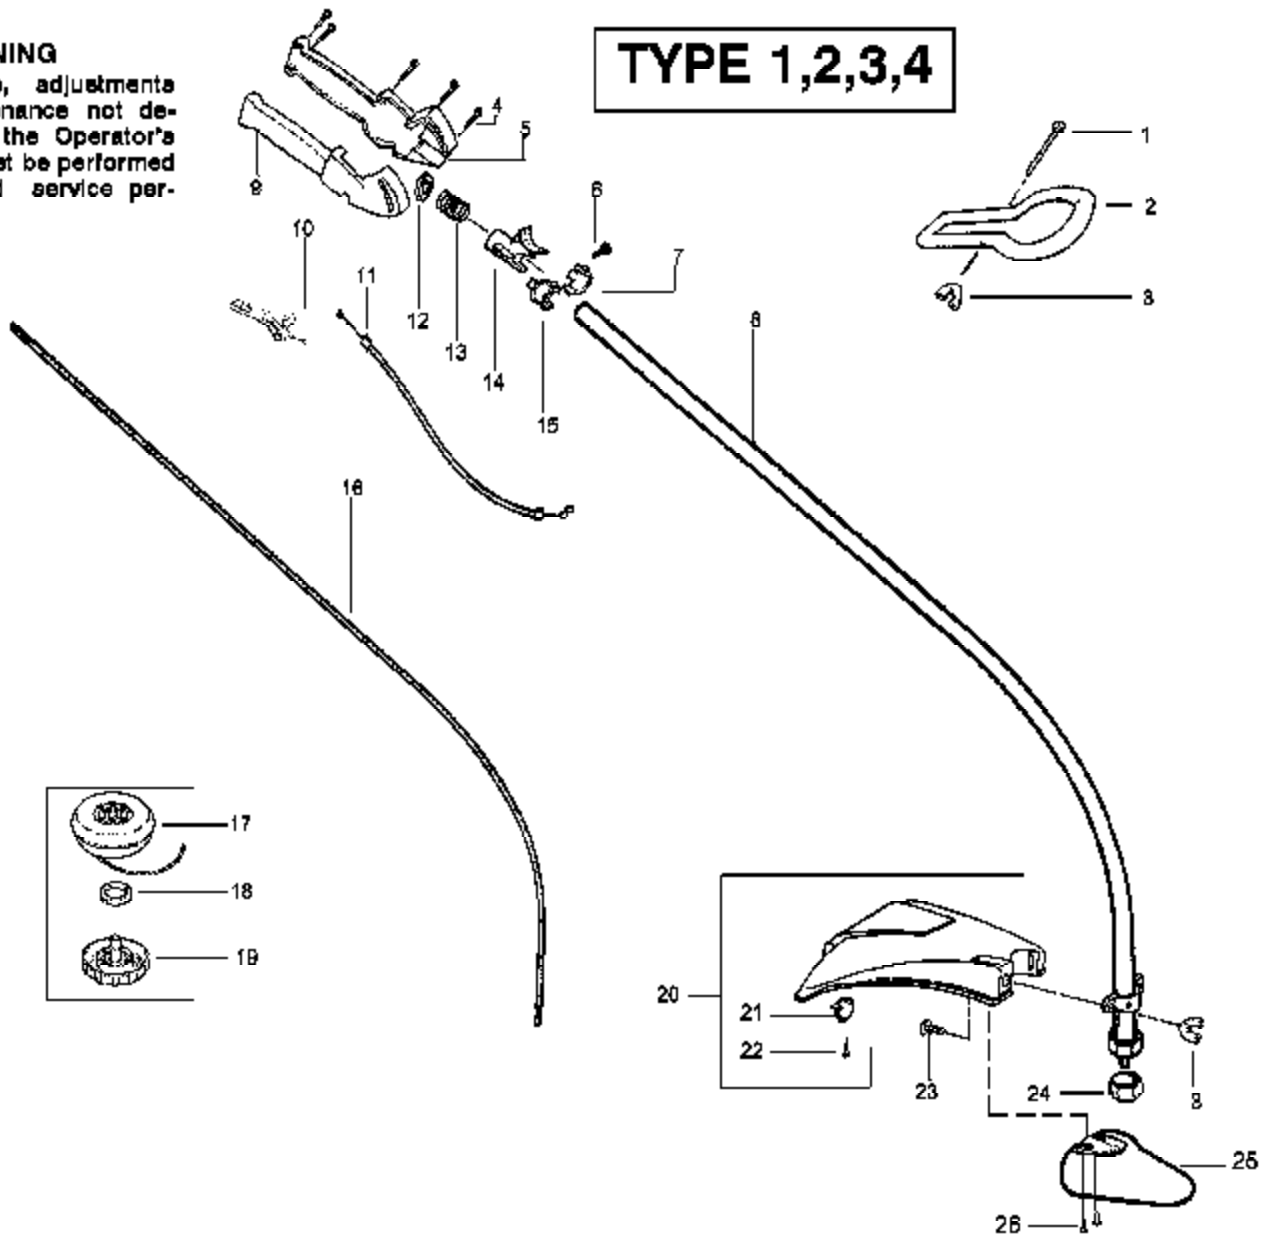

⚠ WARNING

All repairs, adjustments and maintenance not described in the Operator's Manual must be performed by qualified service personnel.

TYPE 1,2,3,4

Ref #	Part Number	Qty	Description
1	530016173		Bolt-Handle
2	530047919		Assist Handle
3	530016118		Wingnut
4	530016179		Screw
5	530047924		Throttle Hsg. (Left)
6	530015810		Screw
7	530054159		Locator-Left
8	530071416		Drive Shaft Hsg. Ass'y
9	530047923		Throttle Hsg. (Right)
10	530038682		Trigger - Throttle
11	530071549		Assy-Throttle Cable (Type 1)
11	530055546		Assy-Throttle Cable (Type 2,3,4)
12	530016193	TE450CXL Gas Engine Type	Washer
13	530042084	Handle, Chassis & Bar Ass'y	Spring-Compression
14	530047925		Actuator
15	530054160		Locator-Right
16	530095853		Drive Shaft - Flex
17	952711574		Assy. - Wound Hub (Incl. #18)
18	530403949		Guide - Line
19	530054223		Assy. - Cap 5/16"
20	530071328		Shield Kit Ass'y. (Incl. 21 & 22)
21	530052287		Line Limiter
22	530015814		Screw-Line Limiter
23	530015820		Bolt-Shield
24	530095574		Dust Cup
25	530054459		Assy-Wire Guard
26	530016179		Screw
	530088896		Operator's Manual (Type 1)
	530086936		Operator's Manual (Type 2,3,4)
	530055350		Shaft Warning Decal
	530055519		Decal-Start Inst.