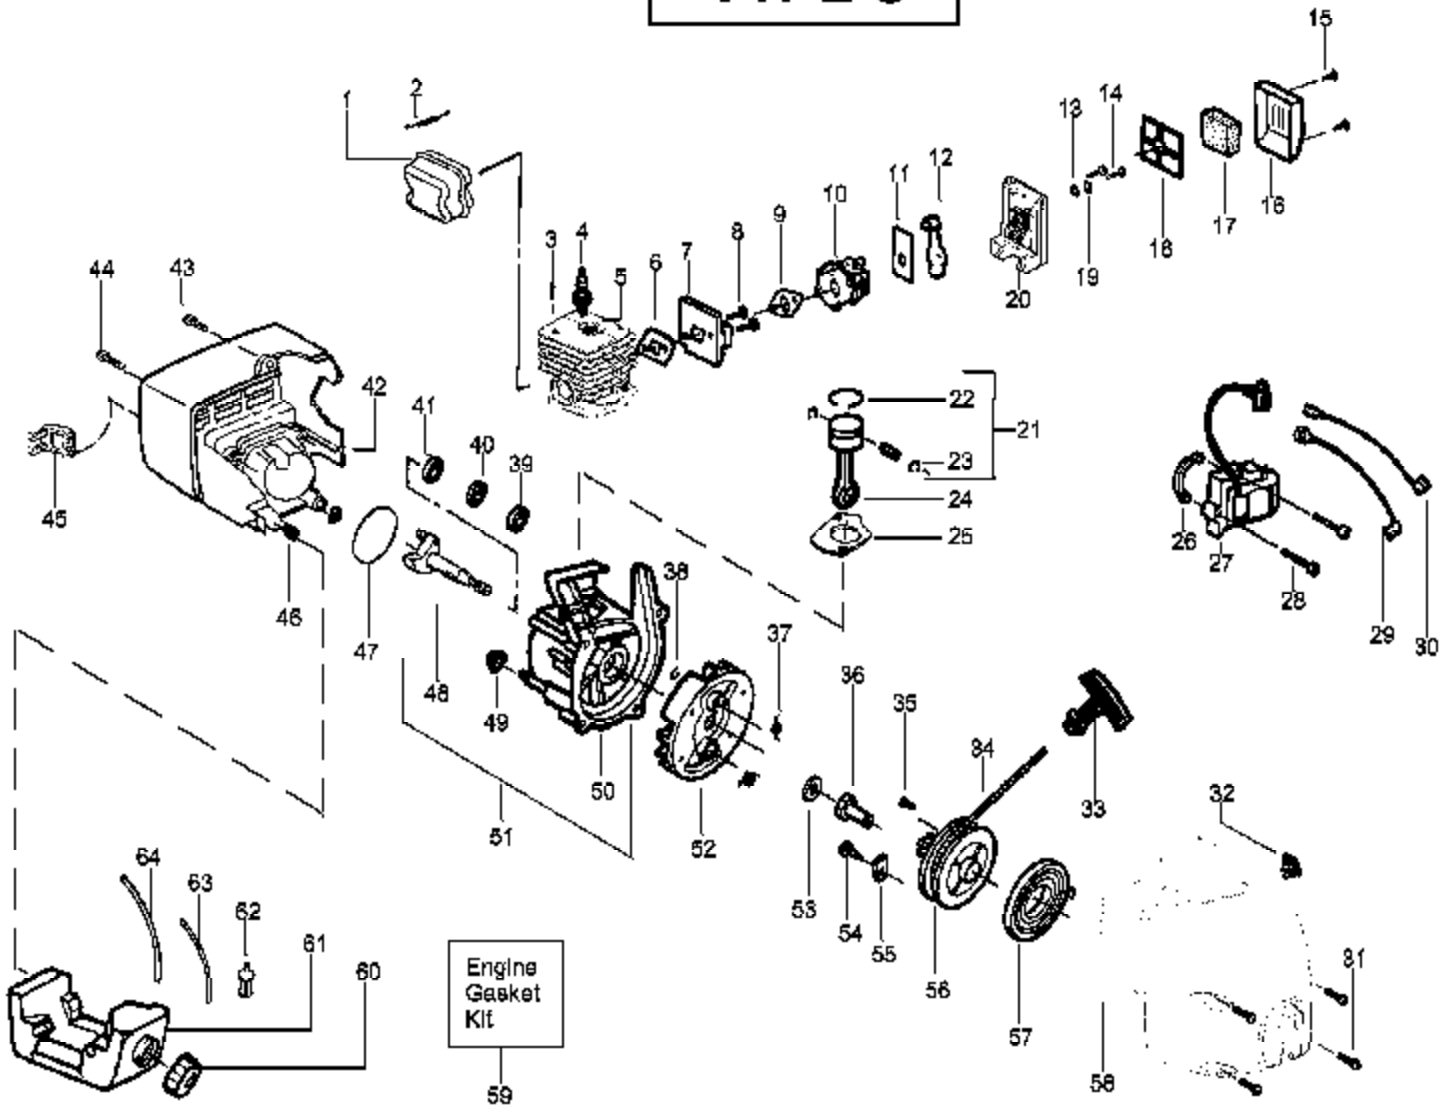

TYPE 3

Ref #	Part Number	Qty	Description
1	530071396		Kit - Muffler (Incl. 2 & spark arrestor screen)
2	530042088		Muffler Spring
3	530015953		Screw-Cylinder
4	952030249		Spark Plug (RCJ-6Y)
5	530071359		Kit - Cylinder
6	530071363		Gasket-Cyl/Carb. (kit)
7	530056404		Adaptor-carb.
8	530016014		Screw
9	530071363		Gasket-Carb. (kit)
10	530069754		Kit-Carb. (WA226) (Incl. Limiter Cap)
11	530038747		Plate-Choke Mounting
12	530035499		Lever-Choke
13	530015254	TE450CXL Gas Engine Assembly	Washer Type 4
14	530016353	Engine Assembly	Screw Type 3
15	530015957		Screw
16	530036568		Cover-Air Box
17	530036575		Foam-Air Filter
18	530036569		Plate-Air Filter Support
19	530015852		Spacer-Choke
20	530052431		Box-Air
21	530071357		Kit - Piston (Incl. 22, 23)
22	530055120		Piston Ring
23	530015162		Retainer-Piston Pin
24	530069945		Assy-Connecting Rod
25	530071363		Gasket-Cylinder (kit)
26	530036145		Spacer-Module
27	530039211		Ignition Module
28	530015954		Screw
29	530054448		Assy-Ground Wire
30	530054449		Assy-Leadwire
31	530015810		Screw
32	530069572		Kit-Switch
33	530027569		Handle-Starter
34	530071325		Kit - Rope
35	530016326		Screw
36	530027953		Coupling-Drive
37	530023817		Spring-Starter Dog
38	530015941		Retain. Ring-C'shaft
39	530055728		Bearing-Outer
40	530071615		Seal-C'case
41	530032125		Bearing-Inner
42	530056944		Shroud
43	530015886		Screw
44	530015810		Screw
45	530054536		Guard-Muffler
46	530036793		Isolator-Shroud
47	530071363		O-Ring-C'case (kit)
48	530012413		Assy-Crankshaft
49	530036792		Isolator-Crankcase
50	530012491		Assy-Crankcase (Incl. 39-41)
51	530071337		Assy-C'case & C'shaft (Incl. 38,48,50)
52	530069886		Assy-Flywheel
53	530015828		Washer-Flat
54	530015775		Screw
55	530053985		Retainer-Can
56	530071324		Kit-Starter Pulley (Incl. 35)