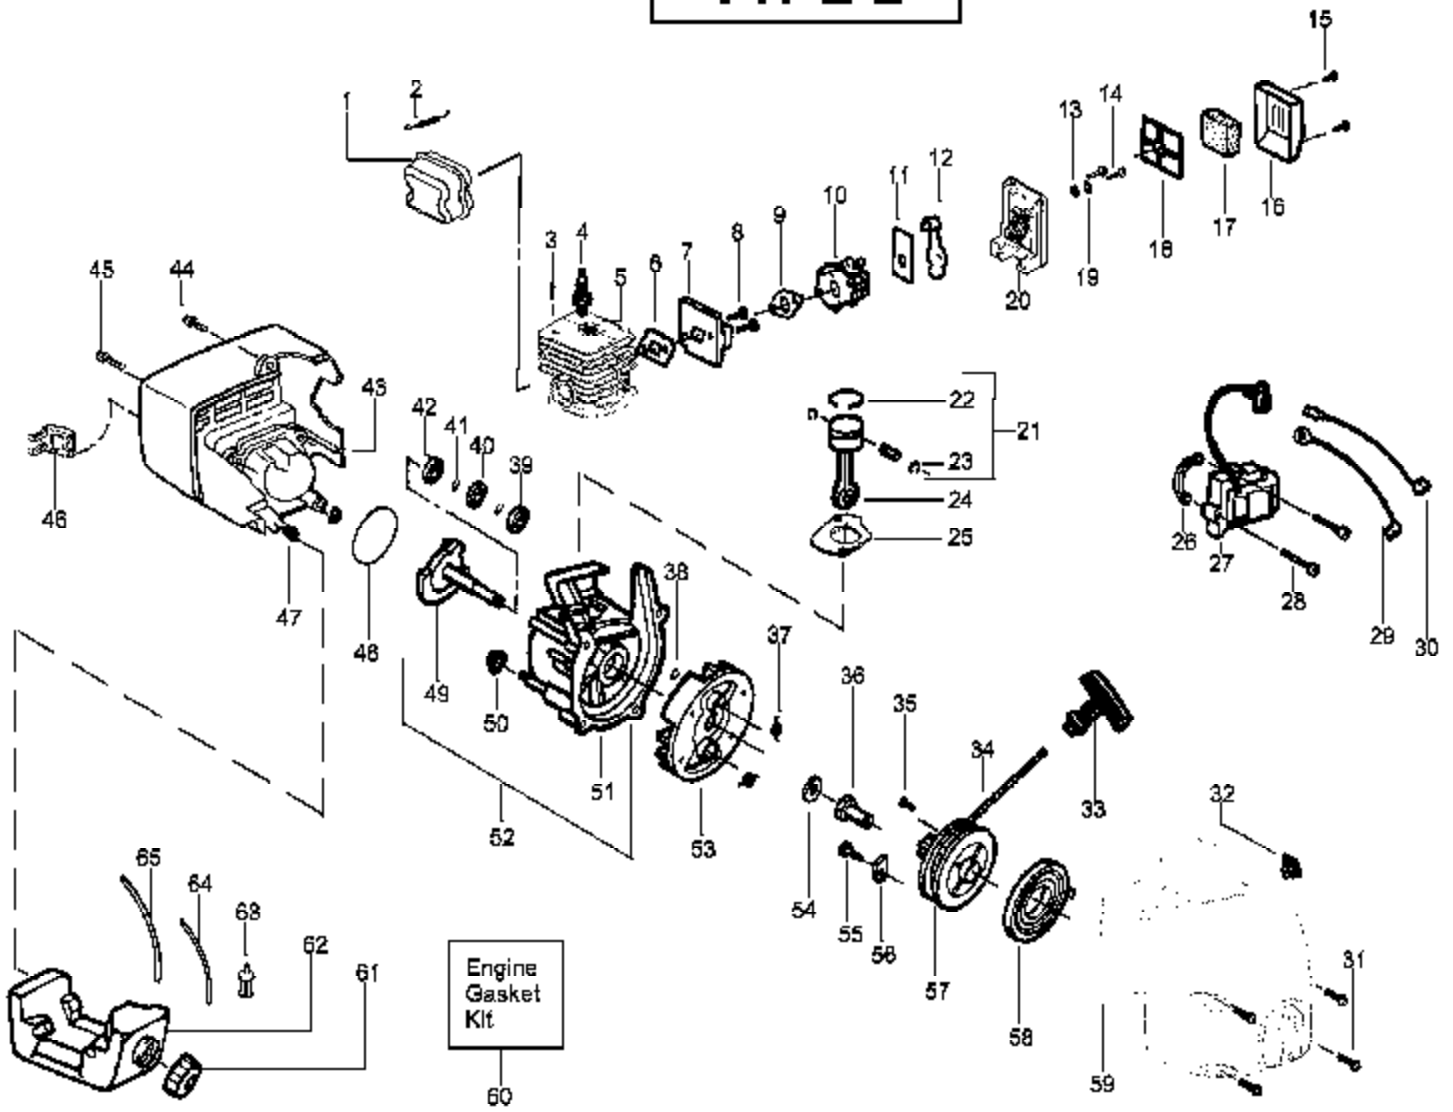

TYPE 2

Ref #	Part Number	Qty	Description
1	530071396		Kit - Muffler (Incl. 2 & spark arrestor screen)
2	530042088		Muffler Spring
3	530015953		Screw-Cylinder
4	952030249		Spark Plug (RCJ-6Y)
5	530071359		Kit - Cylinder
6	530071363		Gasket-Cyl/Carb. (kit)
7	530055535		Adaptor-carb.
8	530016014		Screw
9	530071363		Gasket-Carb. (kit)
10	530069754		Kit-Carb. (WA226) (Incl. Limiter Cap)
11	530038747		Plate-Choke Mounting
12	530035499		Lever-Choke
13	530015254	TE450CXL Gas Engine Type 2	Washer-Flat
14	530016353	Engine Assembly	Screw
15	530015957		Screw
16	530036568		Cover-Air Box
17	530036575		Foam-Air Filter
18	530036569		Plate-Air Filter Support
19	530015852		Spacer-Choke
20	530052431		Box-Air
21	530071357		Kit - Piston (Incl. 22, 23)
22	530055120		Piston Ring
23	530015162		Retainer-Piston Pin
24	530069945		Assy-Connecting Rod
25	530071363		Gasket-Cylinder (kit)
26	530036145		Spacer-Module
27	530039211		Ignition Module
28	530015954		Screw
29	530054448		Assy-Ground Wire
30	530054449		Assy-Leadwire
31	530015810		Screw
32	530069572		Kit-Switch
33	530027569		Handle-Starter
34	530071325		Kit - Rope
35	530016326		Screw
36	530027953		Coupling-Drive
37	530023817		Spring-Starter Dog
38	530015941		Retain. Ring-C'shaft
39	530032124		Bearing-Outer
40	530019179		Seal-C'case
41	530015945		Retainer Ring-C'case
42	530032125		Bearing-Inner
43	530053320		Shroud
44	530015934		Screw
45	530015810		Screw
46	530054536		Guard-Muffler
47	530036793		Isolator-Shroud
48	530071363		O-Ring-C'case (kit)
49	530012413		Assy-Crankshaft
50	530036792		Isolator-Crankcase
51	530012414		Assy-Crankcase (Incl. 39-42)
52	530071337		Assy-C'case & C'shaft (Incl. 38,49,51)
53	530069886		Assy-Flywheel
54	530015828		Washer-Flat
55	530015775		Screw
56	530053985		Retainer-Can