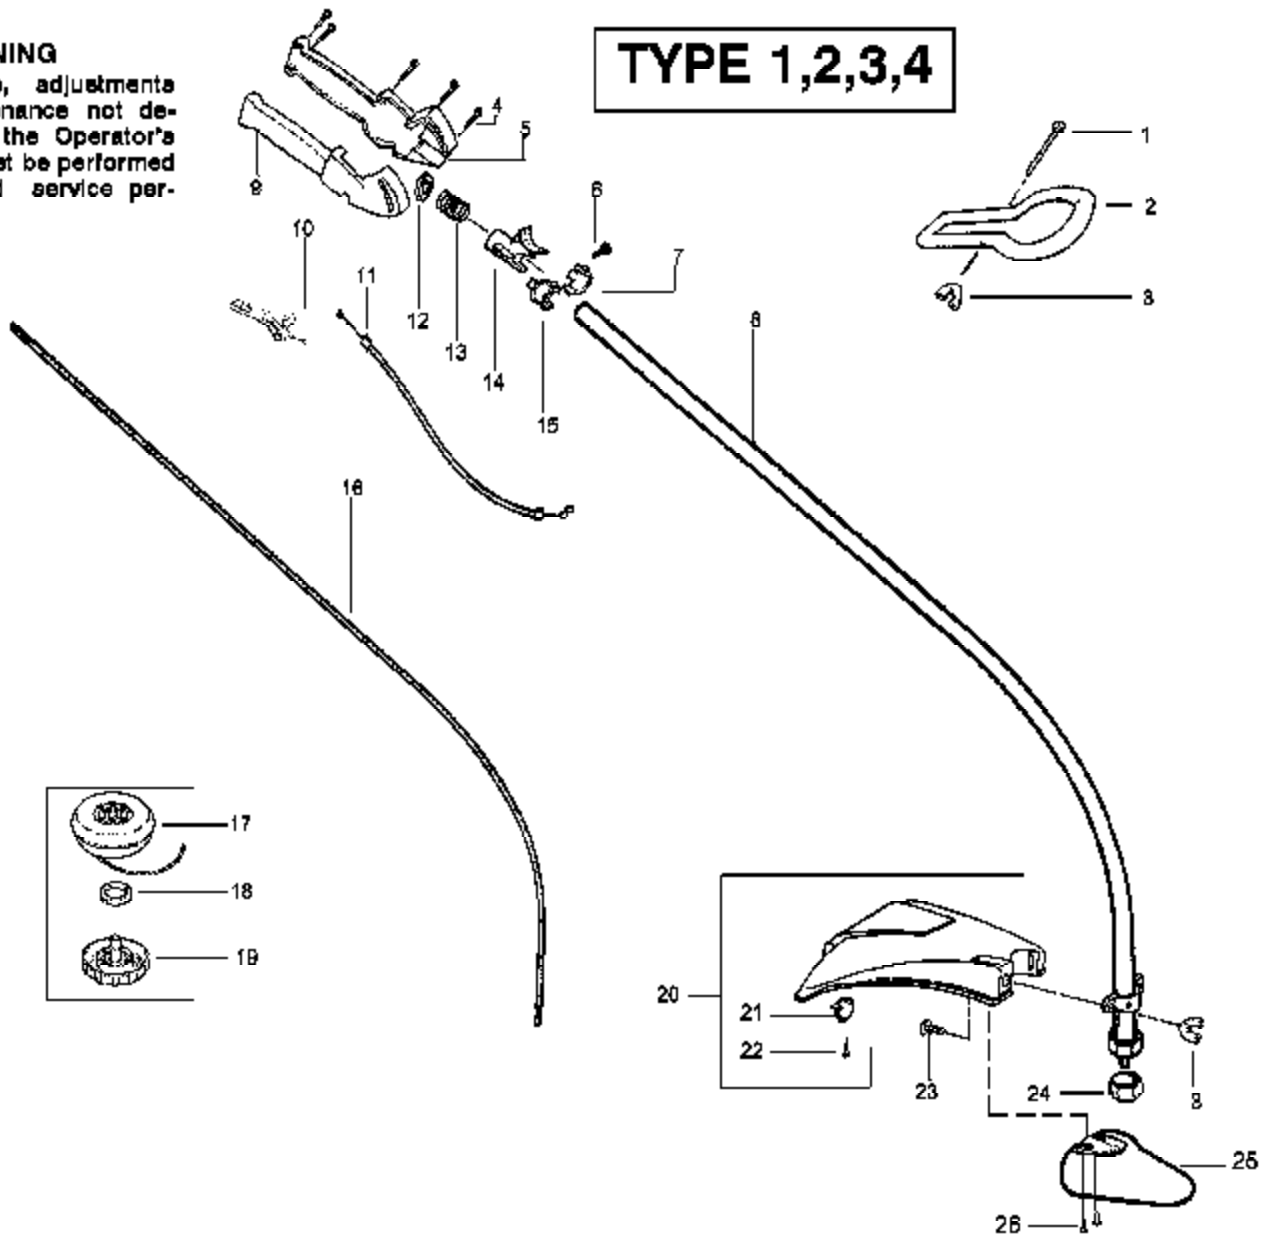

⚠ WARNING

All repairs, adjustments and maintenance not described in the Operator's Manual must be performed by qualified service personnel.

TYPE 1,2,3,4

Ref #	Part Number	Qty	Description
1	530016173		Bolt-Handle
2	530047919		Assist Handle
3	530016118		Wingnut
4	530016179		Screw
5	530047924		Throttle Hsg. (Left)
6	530015810		Screw
7	530054159		Locator-Left
8	530071416		Drive Shaft Hsg. Ass'y
9	530047923		Throttle Hsg. (Right)
10	530038682		Trigger - Throttle
11	530071549		Assy-Throttle Cable (Type 1)
11	530055546		Assy-Throttle Cable (Type 2,3,4)
12	530016193		Washer
13	530042084	TE450CXL Gas Engine Type Handle, Chassis & Bar Ass'y	Spring-Compression
14	530047925		Actuator
15	530054160		Locator-Right
16	530095853		Drive Shaft - Flex
17	952711574		Assy. - Wound Hub (Incl. #18)
18	530403949		Guide - Line
19	530054223		Assy. - Cap 5/16"
20	530071328		Shield Kit Ass'y. (Incl. 21 & 22)
21	530052287		Line Limiter
22	530015814		Screw-Line Limiter
23	530015820		Bolt-Shield
24	530095574		Dust Cup
25	530054459		Assy-Wire Guard
26	530016179		Screw
	530088896		Operator's Manual (Type 1)
	530086936		Operator's Manual (Type 2,3,4)
	530055350		Shaft Warning Decal
	530055519		Decal-Start Inst.