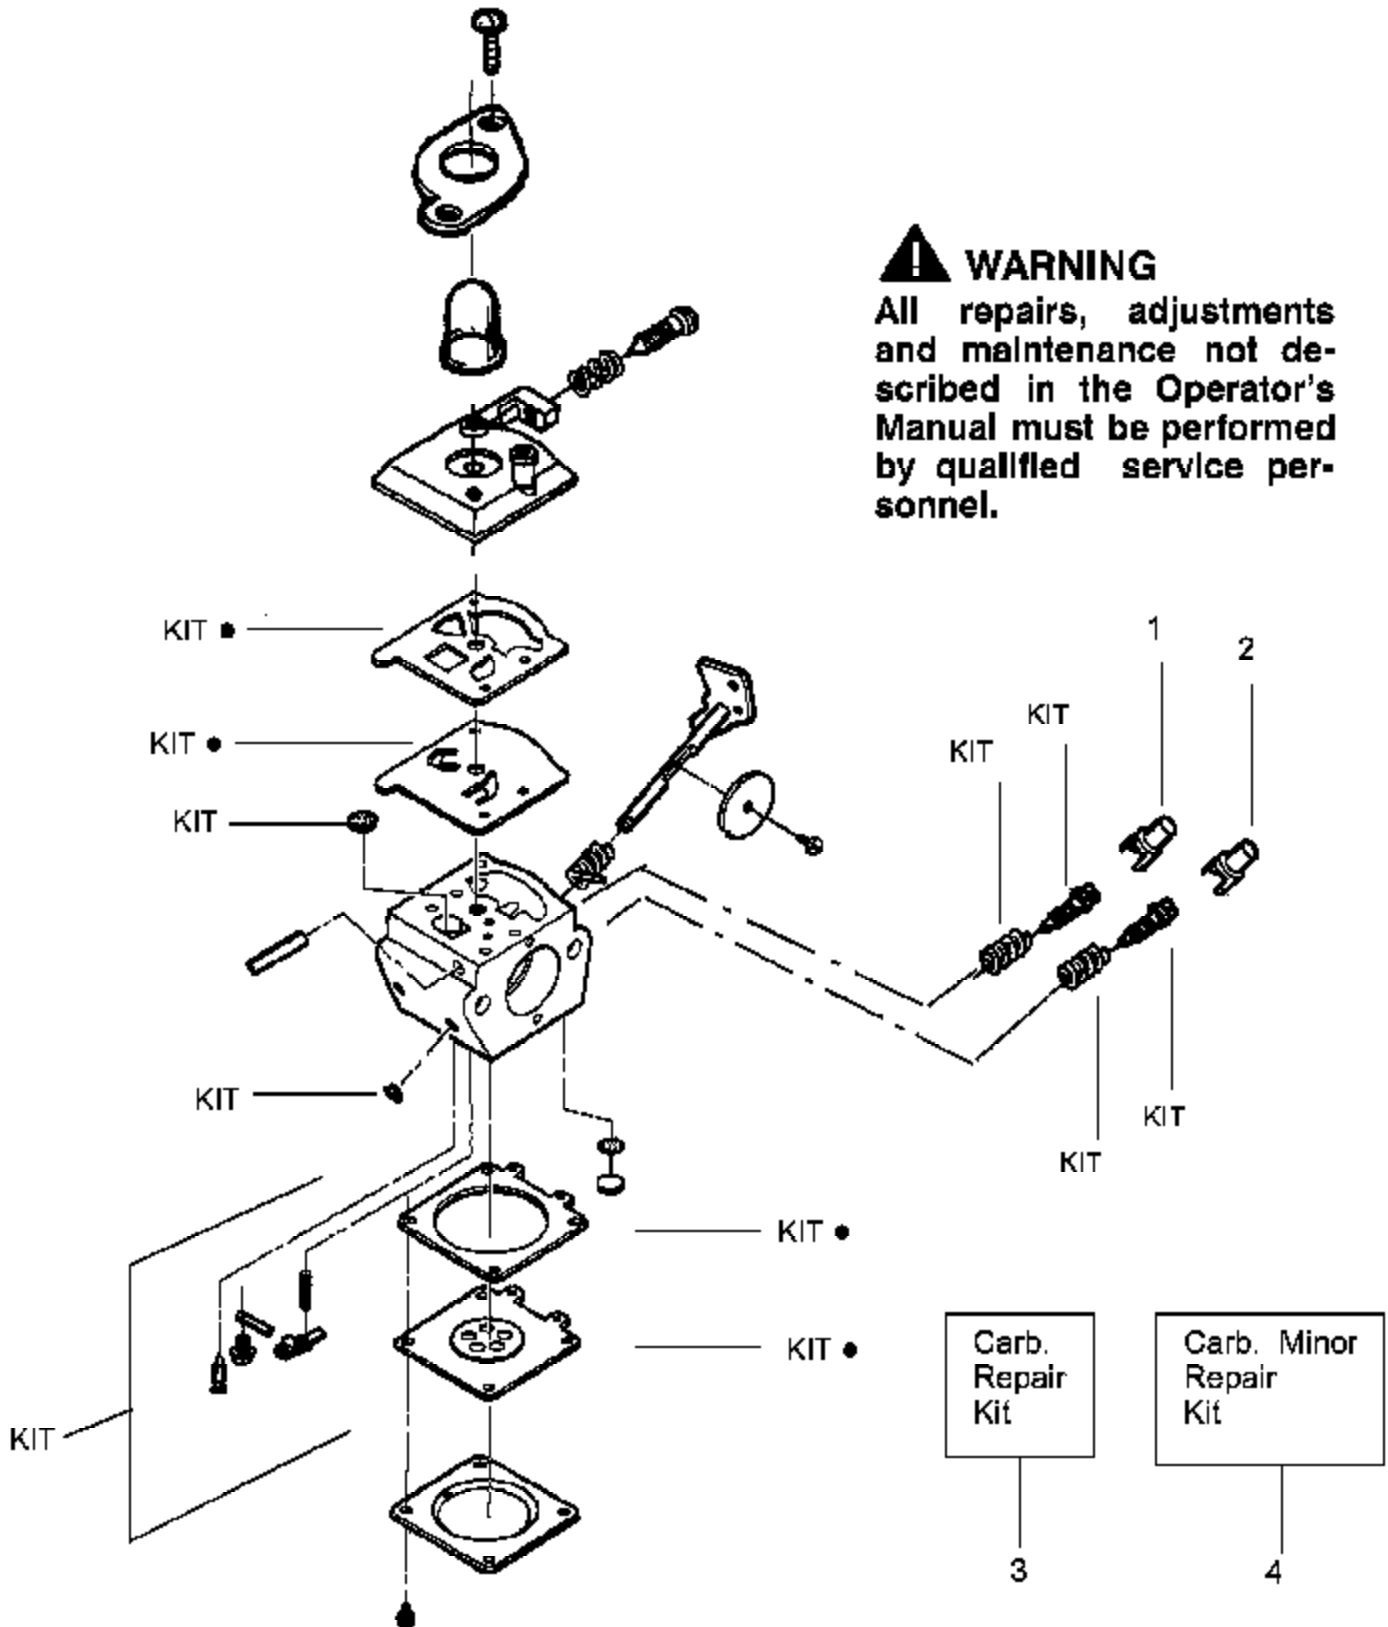

Carburetor Assembly #530071443 (C1U-W10)

⚠ WARNING

All repairs, adjustments and maintenance not described in the Operator's Manual must be performed by qualified service personnel.

Ref #	Part Number	Qty	Description
1	530038478		Limiter Cap (low)
2	530038479		Limiter Cap (high)
3	530071441		Kit-Carburetor Repair (KIT = Indicates Contents)
4	530071442		Kit-Carburetor Minor Repair (DOT = Indicates Contents)
530071443	530071443		Carburetor Assembly (C1U-W10)

Ref #	Part Number	Qty	Description
1	530016179		Screw
2	530047924		Throttle Hsg. (Left)
3	530015810		Screw
4	530054159		Locator-left
5	530016173		Bolt-Handle
6	530047919		Assist Handle
7	530016118		Wingnut
8	530047923		Throttle Hsg. (Right)
9	530038682		Trigger-Throttle
10	530016193		Washer
11	530042084		Spring-Compression
12	530047925		Actuator
13	530054160	TE450CXL LE Cab Air Filter	Locator-Right
14	530095853	Driveshaft & Cutting Head	Drive Shaft Hex
15	530071416		Drive Shaft Hsg. Ass'y
16	530052287		Line Limiter
17	530015814		Screw-Line Limiter
18	530071328		Shield Kit Ass'y. (Incl. 16 & 17)
19	530015820		Bolt-Shield
20	530016118		Wingnut
21	530095574		Dust Cup
22	530095770		Assy-Hub. (TNG 5)-5/16"
23	530401958		Spring-Return
24	530401957		Retainer-Spool
25	952711594		Accy-Wound Spool
26	952711593		Accy-Cutting Head
	530163369		Operator's Manual Not Shown
	530055350		Shaft Warning Decal Not Shown

Ref #	Part Number	Qty	Description
57	530012510		Assy-Crankcase (Incl. 40-42)
58	530071670		Assy-C'case/C'shaft (Incl. 34,56,57)
59	530069886		Assy-Flywheel
60	530015828		Washer-Flat
61	530015775		Screw-Pulley
62	530053985		Retainer-Pulley
63	530071324		Kit-Starter Pulley (Incl. 32)
64	530042086		Spring-Starter
65	530056715		Assy.-Fan Hsg.
66	530015810		Screw
67	530055546		Assy-Throttle Cable