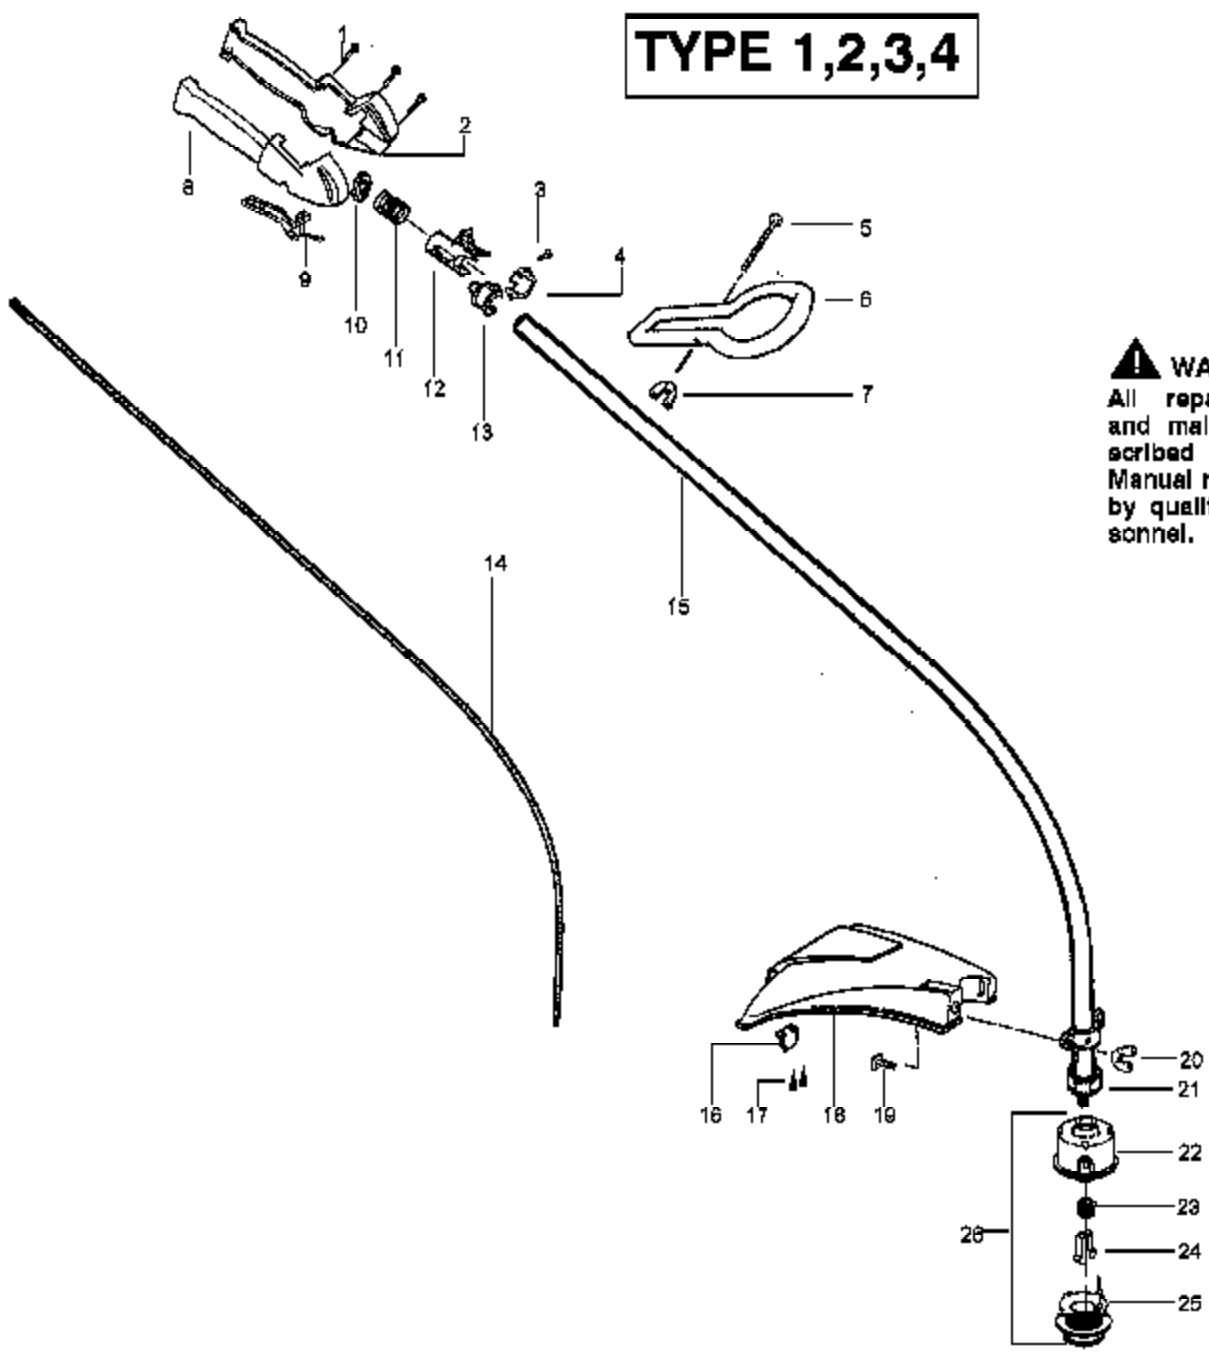

TYPE 1,2,3,4

⚠ WARNING
All repairs, adjustments and maintenance not described in the Operator's Manual must be performed by qualified service personnel.

Ref #	Part Number	Qty	Description
1	530016179		Screw
2	530047924		Throttle Hsg. (Left)
3	530015810		Screw
4	530054159		Locator-left
5	530016173		Bolt-Handle
6	530047919		Assist Handle
7	530016118		Wingnut
8	530047923		Throttle Hsg. (Right)
9	530038682		Trigger-Throttle
10	530016193		Washer
11	530042084		Spring-Compression
12	530047925		Actuator
13	530054160	TE450CXL LE Cab Air Filter	Locator-Right
14	530095853	Driveshaft & Cutting Head	Drive Shaft Hex
15	530071416		Drive Shaft Hsg. Ass'y
16	530052287		Line Limiter
17	530015814		Screw-Line Limiter
18	530071328		Shield Kit Ass'y. (Incl. 16 & 17)
19	530015820		Bolt-Shield
20	530016118		Wingnut
21	530095574		Dust Cup
22	530095770		Assy-Hub. (TNG 5)-5/16"
23	530401958		Spring-Return
24	530401957		Retainer-Spool
25	952711594		Accy-Wound Spool
26	952711593		Accy-Cutting Head
	530163369		Operator's Manual Not Shown
	530055350		Shaft Warning Decal Not Shown