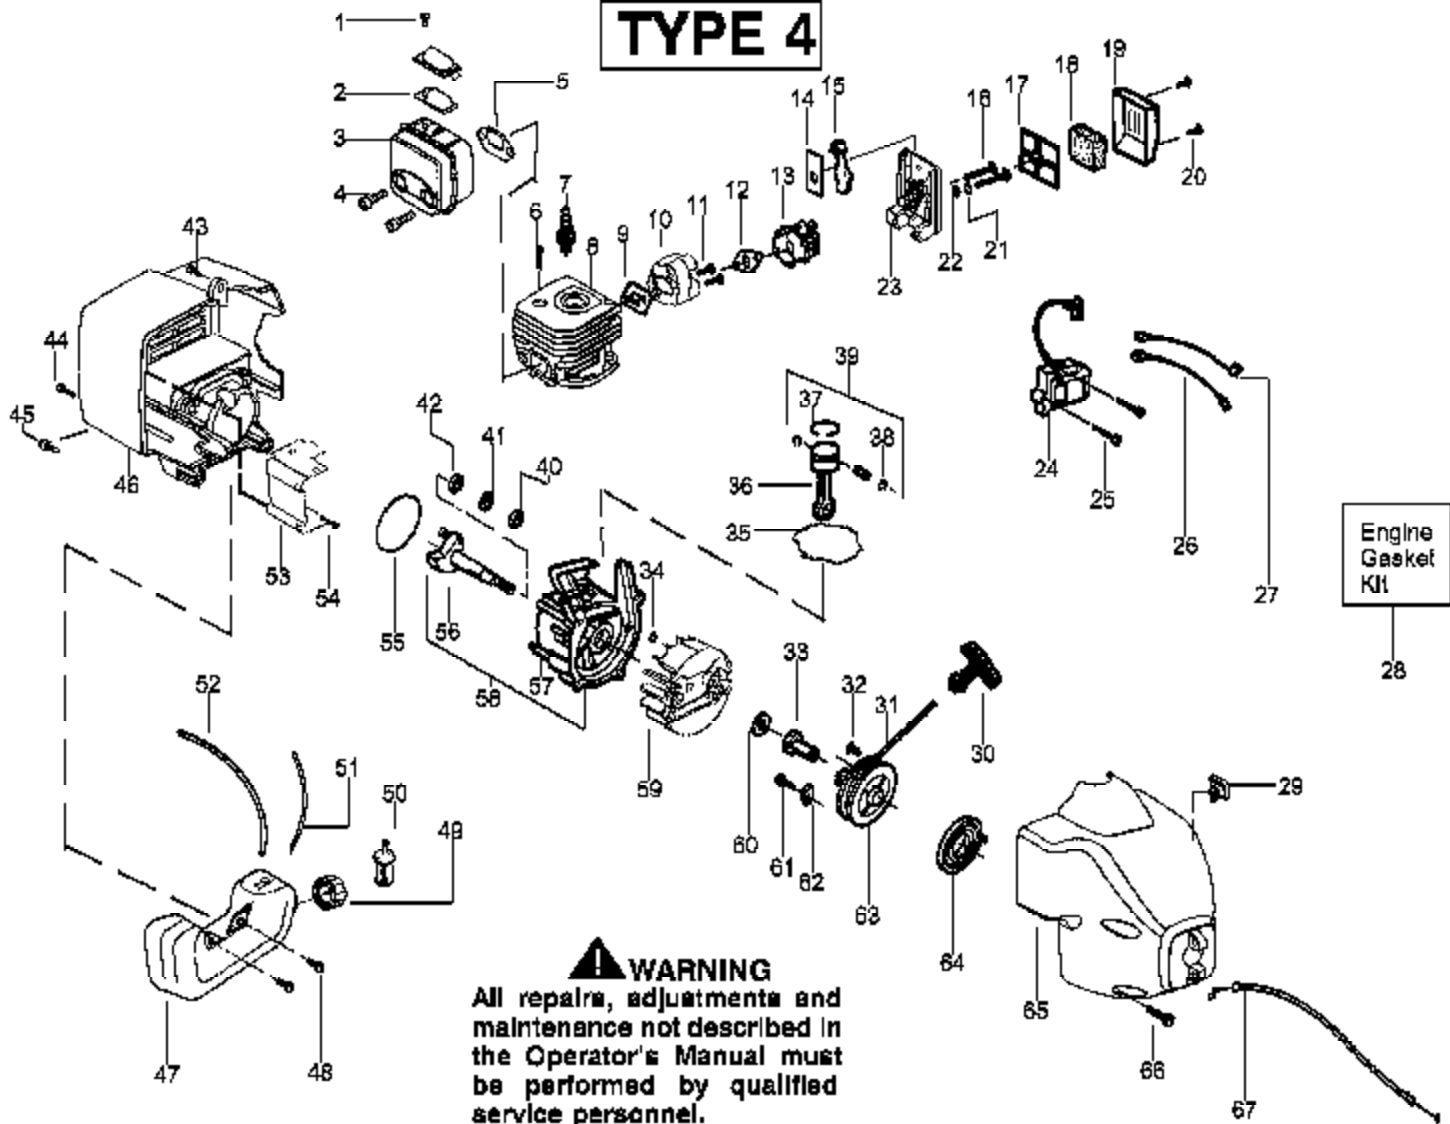

TYPE 4

Ref #	Part Number	Qty	Description
1	530015241		Screw-screen
2	530071544		Kit-Spark Arrestor
3	530071672		Kit-Muffler (Incl. 1,2,4,5)
4	530016338		Bolt-Muffler
5	530071363		Gasket-Muffler (kit)
6	530015953		Screw-Cylinder
7	952030249		Spark Plug (RCJ-6Y)
8	530071668		Kit-Cylinder
9	530071363		Gasket-Cyl/Carb.(kit)
10	530057635		Carb. Adapter
11	530016309		Screw-Carb Adptr.
12	530071363		Gasket-Carb.(kit)
13	530071628		Kit-Carb Assy. (C1U-W10B)
14	530038747	TE450CXL L.E. Carburetor Engine Type 4	Choke Plate
15	530035499		Choke Shutter
16	530016393		Screw-Carburetor
17	530036569		Filter Support Plate
18	530036575		Air Filter Foam
19	530054414		Air Filter Cover
20	530015892		Screw-Air Box
21	530015852		Choke Spacer
22	530015254		Washer
23	530052431		Air Box
24	530039211		Ignition Module
25	530016357		Screw-Ignit. Module
26	530054448		Assy-Ground Wire
27	530054449		Assy-Lead Wire
28	530071363		Kit-Engine Gasket (Incl. 5,9,12,35,55)
29	530069572		Kit-Switch-Off/On
30	530027569		Handle-Starter
31	530071325		Kit-Rope
32	530016326		Screw
33	530027953		Coupling-Drive
34	530015941		Ret. Ring/C'shaft
35	530071363		Seal-Cylinder(kit)
36	530069945		Assy-Connecting Rod
37	530055120		Ring-Piston
38	530015162		Retainer-Piston Pin
39	530071357		Kit-Piston (Incls. 37,38 & Pin)
40	530055728		Bearing-Outer
41	530071615		Seal-C'case
42	530032125		Bearing-Inner
43	530016349		Screw-Shd/Fan Hsg
44	530015810		Screw
45	530016349		Screw
46	530056709		Rear Shroud
47	530049296		Assy-Fuel Tank (Incl. cap,lines,filter)
48	530016379		Retainer-Tank
49	530014347		Assy-Fuel Cap
50	530095646		Assy-Fuel Pickup
51	530069247		Fuel Line (Small)
52	530069216		Fuel Line (Large)
53	530055351		Shield-Heat
54	530015805		Screw-Heat Shield
55	530071363		O-ring-C'case(kit)
56	530012413		Assy-Crankshaft