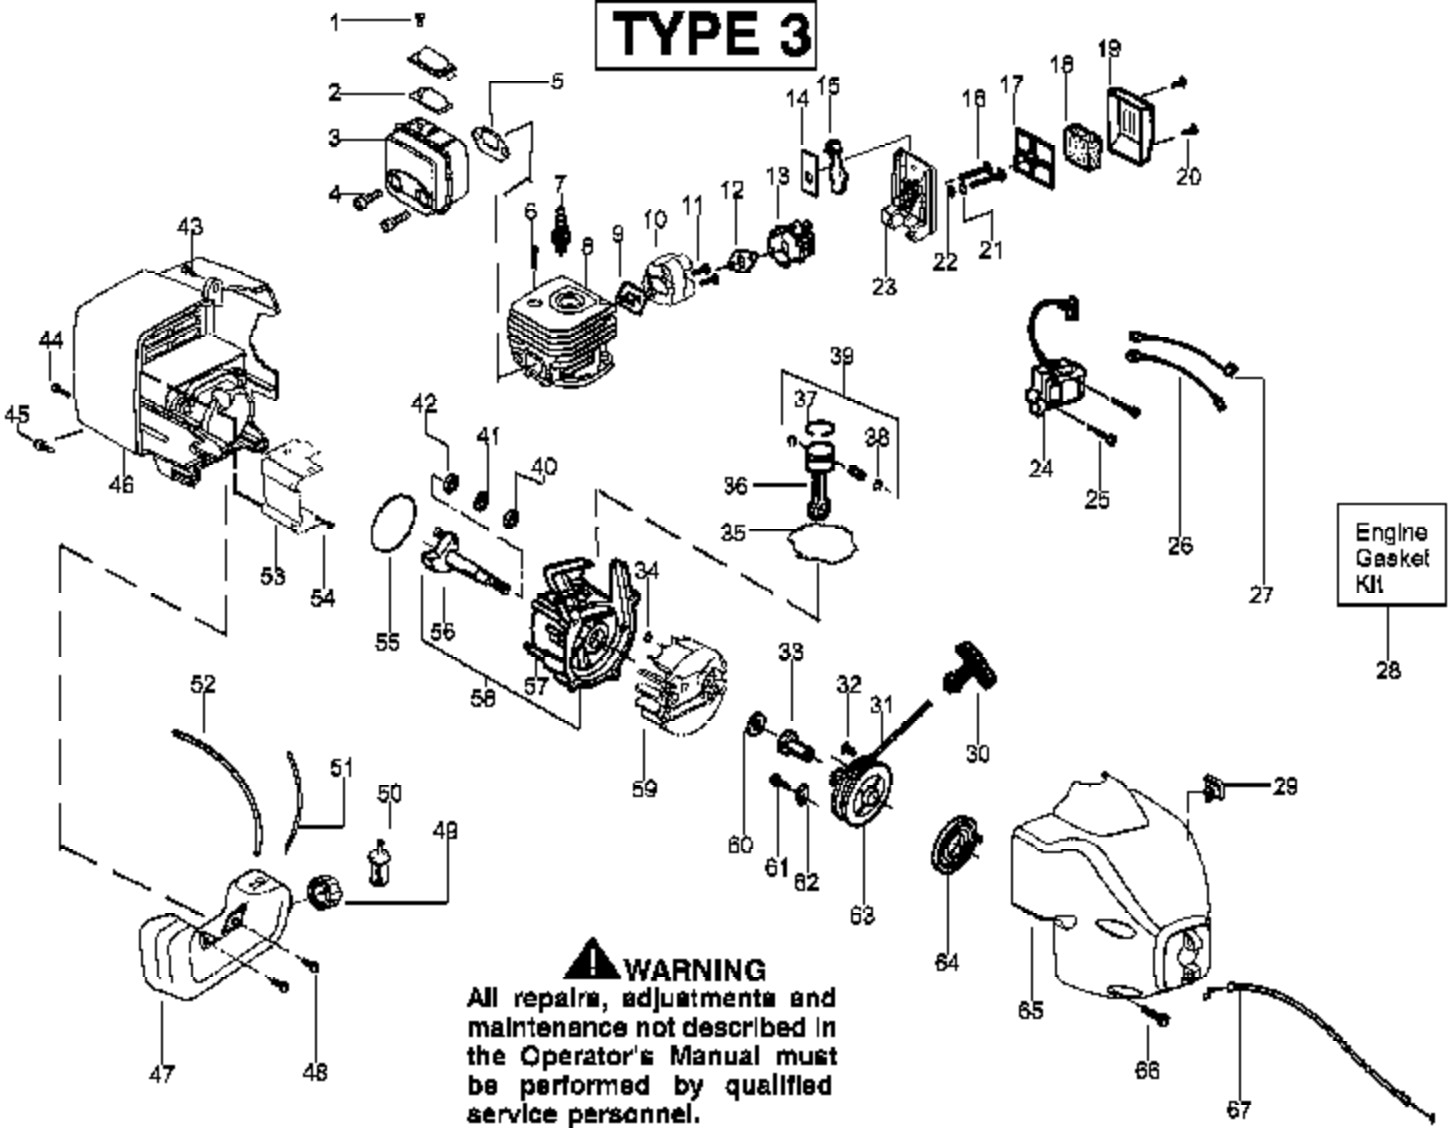

TYPE 3

WARNING
All repairs, adjustments and maintenance not described in the Operator's Manual must be performed by qualified service personnel.

Ref #	Part Number	Qty	Description
1	530015241		Screw-screen
2	530071544		Kit-Spark Arrestor
3	530071672		Kit-Muffler (Incl. 1,2,4,5)
4	530016338		Bolt-Muffler
5	530071363		Gasket-Muffler (kit)
6	530015953		Screw-Cylinder
7	952030249		Spark Plug (RCJ-6Y)
8	530071668		Kit-Cylinder
9	530071363		Gasket-Cyl/Carb.(kit)
10	530056404		Carb. Adapter
11	530016309		Screw-Carb Adptr.
12	530071363		Gasket-Carb.(kit)
13	530071628		Kit-Carb Assy. (C1U-W10B)
14	530038747	TE450CXL L.E. Carburetor Engine Type 3	Choke Plate
15	530035499		Choke Shutter
16	530016353		Screw-Carburetor
17	530036569		Filter Support Plate
18	530036575		Air Filter Foam
19	530054414		Air Filter Cover
20	530015892		Screw-Air Box
21	530015852		Choke Spacer
22	530015254		Washer
23	530052431		Air Box
24	530039211		Ignition Module
25	530016357		Screw-Ignit. Module
26	530054448		Assy-Ground Wire
27	530054449		Assy-Lead Wire
28	530071363		Kit-Engine Gasket (Incl. 5,9,12,35,55)
29	530069572		Kit-Switch-Off/On
30	530027569		Handle-Starter
31	530071325		Kit-Rope
32	530016326		Screw
33	530027953		Coupling-Drive
34	530015941		Ret. Ring/C'shaft
35	530071363		Seal-Cylinder(kit)
36	530069945		Assy-Connecting Rod
37	530055120		Ring-Piston
38	530015162		Retainer-Piston Pin
39	530071357		Kit-Piston (Incls. 37,38 & Pin)
40	530055728		Bearing-Outer
41	530071615		Seal-C'case
42	530032125		Bearing-Inner
43	530015886		Screw-Shd/Fan Hsg
44	530015810		Screw
45	530015880		Screw
46	530056709		Rear Shroud
47	530049296		Assy-Fuel Tank (Incl. cap,lines,filter)
48	530016379		Retainer-Tank
49	530014347		Assy-Fuel Cap
50	530095646		Assy-Fuel Pickup
51	530069247		Fuel Line (Small)
52	530069216		Fuel Line (Large)
53	530055351		Shield-Heat
54	530015805		Screw-Heat Shield
55	530071363		O-ring-C'case(kit)
56	530012413		Assy-Crankshaft