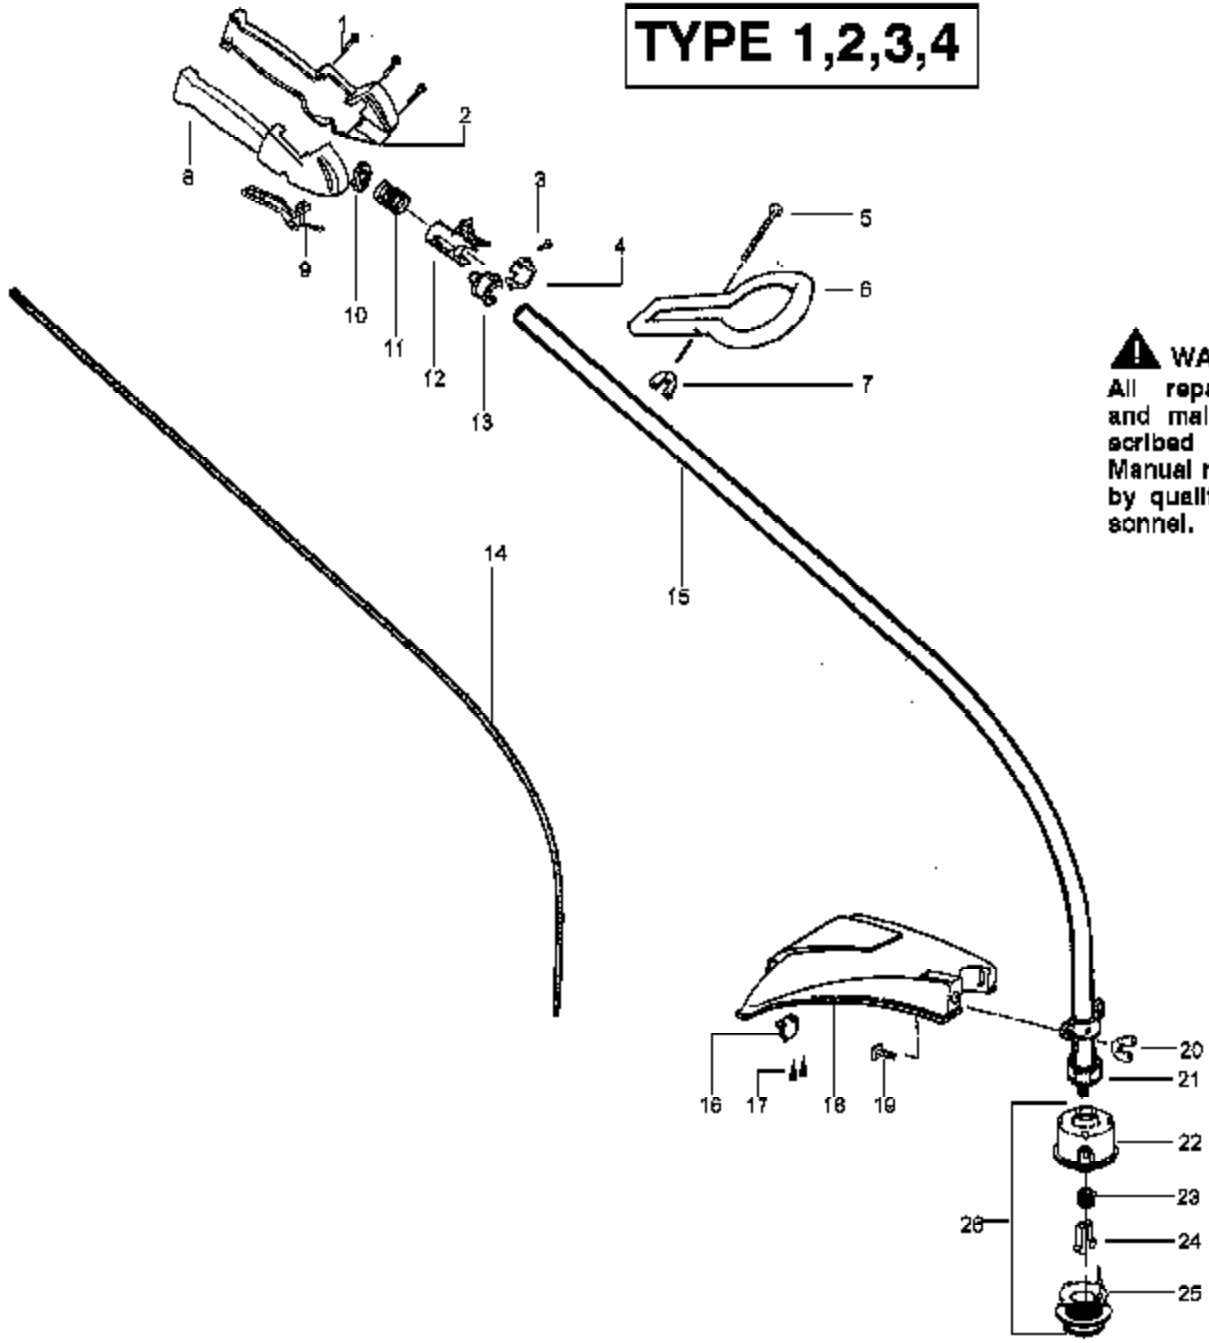

**Carburetor Assembly #530071443 (C1U-W10)**

**⚠ WARNING**

All repairs, adjustments and maintenance not described in the Operator's Manual must be performed by qualified service personnel.

Ref #	Part Number	Qty	Description
1	530038478		Limiter Cap (low)
2	530038479		Limiter Cap (high)
3	530071441		Kit-Carburetor Repair (KIT = Indicates Contents)
4	530071442		Kit-Carburetor Minor Repair (DOT = Indicates Contents)
530071443	530071443		Carburetor Assembly (C1U-W10)

TE450CXL LE Gas Engine  
 Carburetor Assembly (C1U-W

**Kit - Carburetor Assembly No. 530071628 - C1U-W10B**

Note: No Repair kits are available for this carburetor, please order the complete assembly part number 530-071628 (C1U-W10B)

## ⚠ WARNING

All repairs, adjustments and maintenance not described in the Operator's Manual must be performed by qualified service personnel.

Ref #	Part Number	Qty	Description
1	530016179		Screw
2	530047924		Throttle Hsg. (Left)
3	530015810		Screw
4	530054159		Locator-left
5	530016173		Bolt-Handle
6	530047919		Assist Handle
7	530016118		Wingnut
8	530047923		Throttle Hsg. (Right)
9	530038682		Trigger-Throttle
10	530016193		Washer
11	530042084		Spring-Compression
12	530047925		Actuator
13	530054160	TE450CXL LE Cab Air Filter	Locator-Right
14	530095853	Driveshaft & Cutting Head	Drive Shaft Hex
15	530071416		Drive Shaft Hsg. Ass'y
16	530052287		Line Limiter
17	530015814		Screw-Line Limiter
18	530071328		Shield Kit Ass'y. (Incl. 16 & 17)
19	530015820		Bolt-Shield
20	530016118		Wingnut
21	530095574		Dust Cup
22	530095770		Assy-Hub. (TNG 5)-5/16"
23	530401958		Spring-Return
24	530401957		Retainer-Spool
25	952711594		Accy-Wound Spool
26	952711593		Accy-Cutting Head
	530163369		Operator's Manual Not Shown
	530055350		Shaft Warning Decal Not Shown