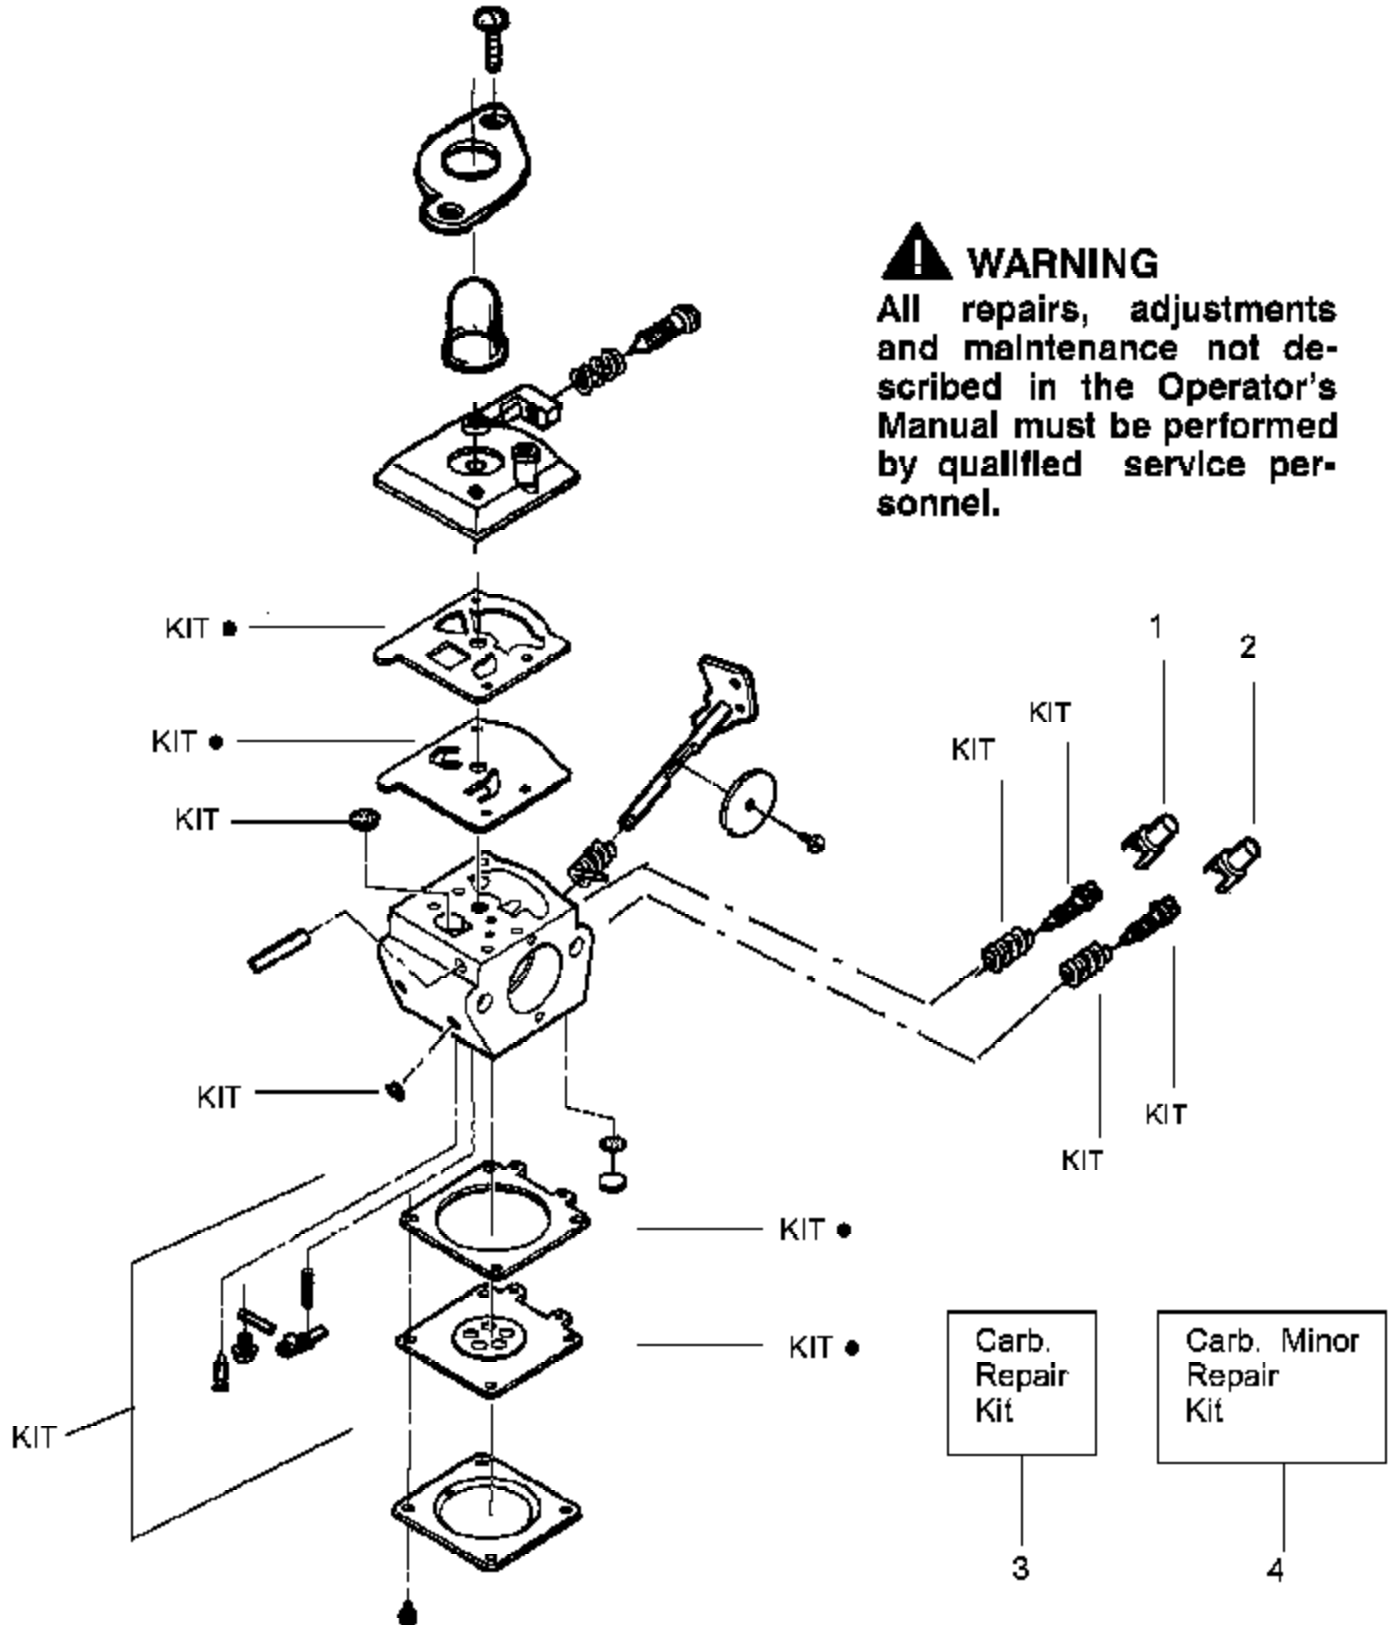

**Carburetor Assembly #530071443 (C1U-W10)**

**⚠ WARNING**

All repairs, adjustments and maintenance not described in the Operator's Manual must be performed by qualified service personnel.

Ref #	Part Number	Qty	Description
1	530038478		Limiter Cap (low)
2	530038479		Limiter Cap (high)
3	530071441		Kit-Carburetor Repair (KIT = Indicates Contents)
4	530071442		Kit-Carburetor Minor Repair (DOT = Indicates Contents)
530071443	530071443		Carburetor Assembly (C1U-W10)

## ⚠ WARNING

All repairs, adjustments and maintenance not described in the Operator's Manual must be performed by qualified service personnel.

Ref #	Part Number	Qty	Description
1	530016179		Screw
2	530047924		Throttle Hsg. (Left)
3	530015810		Screw
4	530054159		Locator-left
5	530016173		Bolt-Handle
6	530047919		Assist Handle
7	530016118		Wingnut
8	530047923		Throttle Hsg. (Right)
9	530038682		Trigger-Throttle
10	530016193		Washer
11	530042084		Spring-Compression
12	530047925		Actuator
13	530054160	TE450CXL LE Cab Air Filter	Locator-Right
14	530095853	Driveshaft & Cutting Head	Drive Shaft Hex
15	530071416		Drive Shaft Hsg. Ass'y
16	530052287		Line Limiter
17	530015814		Screw-Line Limiter
18	530071328		Shield Kit Ass'y. (Incl. 16 & 17)
19	530015820		Bolt-Shield
20	530016118		Wingnut
21	530095574		Dust Cup
22	530095770		Assy-Hub. (TNG 5)-5/16"
23	530401958		Spring-Return
24	530401957		Retainer-Spool
25	952711594		Accy-Wound Spool
26	952711593		Accy-Cutting Head
	530163369		Operator's Manual Not Shown
	530055350		Shaft Warning Decal Not Shown

Ref #	Part Number	Qty	Description
57	530012510		Assy-Crankcase (Incl. 40-42)
58	530071670		Assy-C'case/C'shaft (Incl. 34,56,57)
59	530069886		Assy-Flywheel
60	530015828		Washer-Flat
61	530015775		Screw-Pulley
62	530053985		Retainer-Pulley
63	530071324		Kit-Starter Pulley (Incl. 32)
64	530042086		Spring-Starter
65	530056715		Assy.-Fan Hsg.
66	530015810		Screw
67	530055546		Assy-Throttle Cable