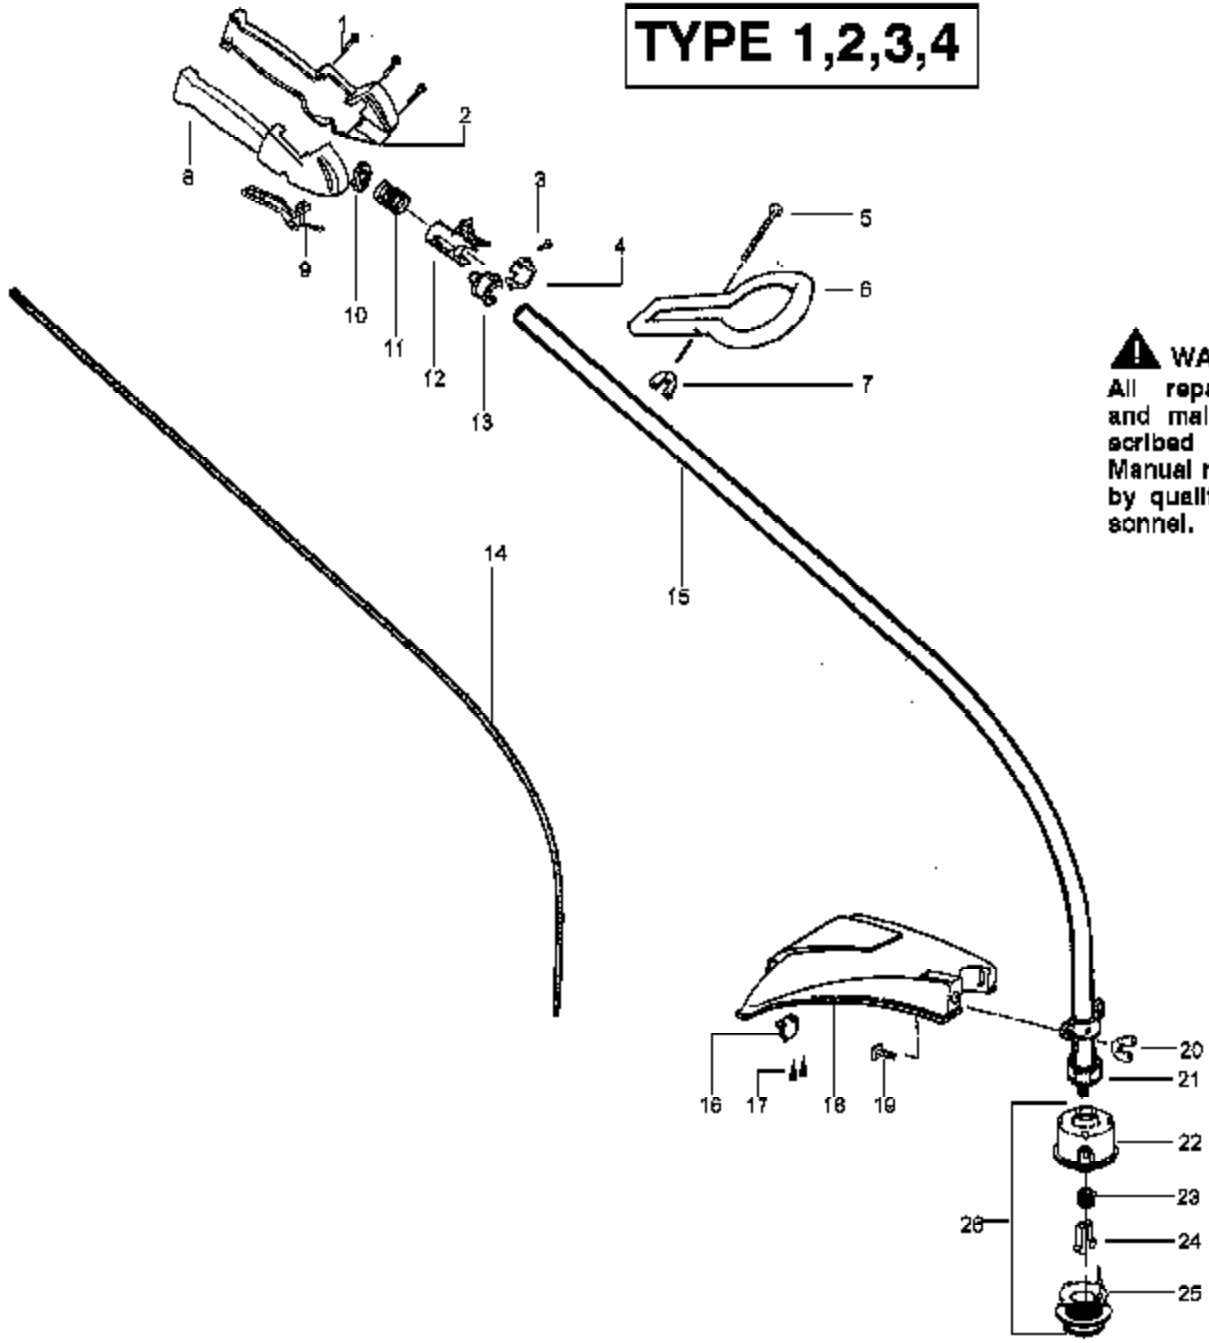

TYPE 1,2,3,4

⚠ WARNING

All repairs, adjustments and maintenance not described in the Operator's Manual must be performed by qualified service personnel.

Ref #	Part Number	Qty	Description
1	530016179		Screw
2	530047924		Throttle Hsg. (Left)
3	530015810		Screw
4	530054159		Locator-left
5	530016173		Bolt-Handle
6	530047919		Assist Handle
7	530016118		Wingnut
8	530047923		Throttle Hsg. (Right)
9	530038682		Trigger-Throttle
10	530016193		Washer
11	530042084		Spring-Compression
12	530047925		Actuator
13	530054160	TE450CXL LE Gas Engine	Locator-Right
14	530095853	Driveshaft & Cutting Head	Drive Shaft Hex
15	530071416		Drive Shaft Hsg. Ass'y
16	530052287		Line Limiter
17	530015814		Screw-Line Limiter
18	530071328		Shield Kit Ass'y. (Incl. 16 & 17)
19	530015820		Bolt-Shield
20	530016118		Wingnut
21	530095574		Dust Cup
22	530095770		Assy-Hub. (TNG 5)-5/16"
23	530401958		Spring-Return
24	530401957		Retainer-Spool
25	952711594		Accy-Wound Spool
26	952711593		Accy-Cutting Head
	530163369		Operator's Manual Not Shown
	530055350		Shaft Warning Decal Not Shown