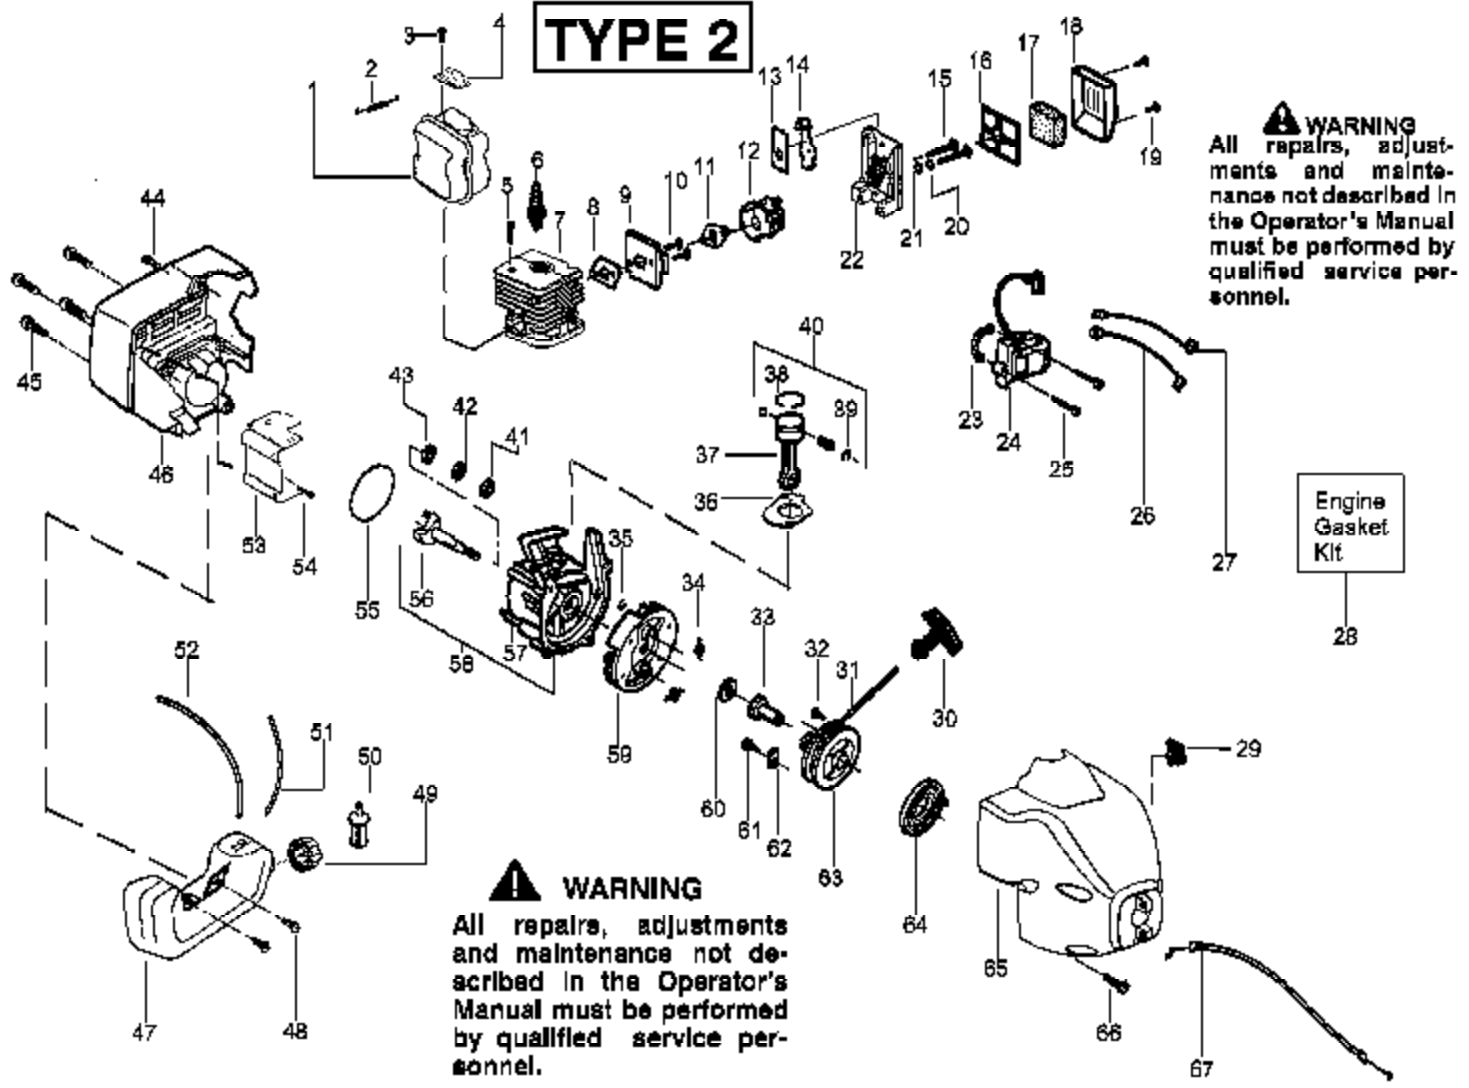

TYPE 2

WARNING
All repairs, adjustments and maintenance not described in the Operator's Manual must be performed by qualified service personnel.

Engine Gasket Kit
28

WARNING
All repairs, adjustments and maintenance not described in the Operator's Manual must be performed by qualified service personnel.