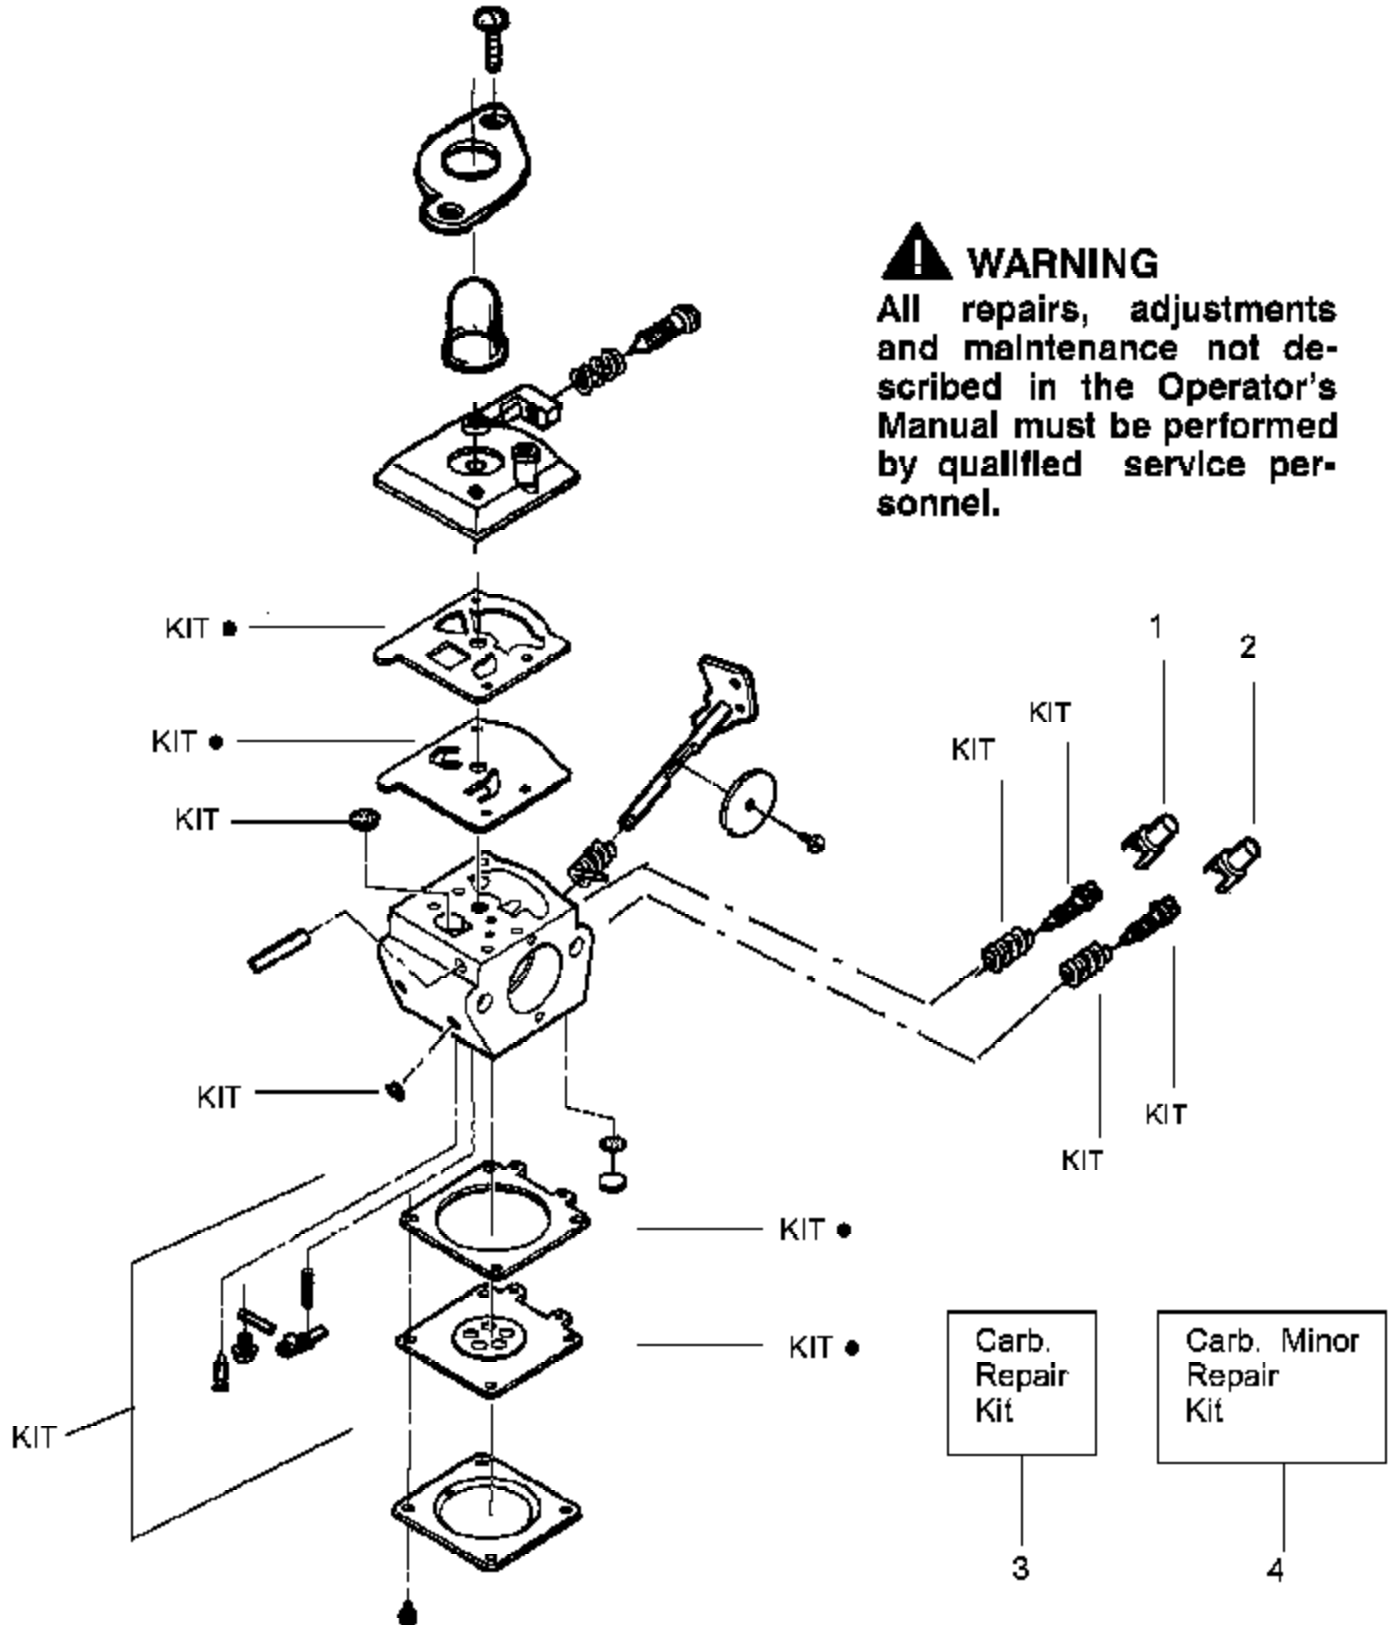

Carburetor Assembly #530071443 (C1U-W10)

⚠ WARNING

All repairs, adjustments and maintenance not described in the Operator's Manual must be performed by qualified service personnel.

Ref #	Part Number	Qty	Description
1	530038478		Limiter Cap (low)
2	530038479		Limiter Cap (high)
3	530071441		Kit-Carburetor Repair (KIT = Indicates Contents)
4	530071442		Kit-Carburetor Minor Repair (DOT = Indicates Contents)
530071443	530071443		Carburetor Assembly (C1U-W10)

Ref #	Part Number	Qty	Description
1	530016179		Screw
2	530047924		Throttle Hsg. (Left)
3	530015810		Screw
4	530054159		Locator-left
5	530016173		Bolt-Handle
6	530047919		Assist Handle
7	530016118		Wingnut
8	530047923		Throttle Hsg. (Right)
9	530038682		Trigger-Throttle
10	530016193		Washer
11	530042084		Spring-Compression
12	530047925		Actuator
13	530054160	TE450CXL LE Gas Engine	Locator-Right
14	530095853	Driveshaft & Cutting Head	Drive Shaft Hex
15	530071416		Drive Shaft Hsg. Ass'y
16	530052287		Line Limiter
17	530015814		Screw-Line Limiter
18	530071328		Shield Kit Ass'y. (Incl. 16 & 17)
19	530015820		Bolt-Shield
20	530016118		Wingnut
21	530095574		Dust Cup
22	530095770		Assy-Hub. (TNG 5)-5/16"
23	530401958		Spring-Return
24	530401957		Retainer-Spool
25	952711594		Accy-Wound Spool
26	952711593		Accy-Cutting Head
	530163369		Operator's Manual Not Shown
	530055350		Shaft Warning Decal Not Shown

Ref #	Part Number	Qty	Description
56	530012413		Crankshaft Ass'y.
57	530012491		Crankcase Assy. (Incl. 41-43)
58	530071337		C'case/C'shaft Assy. (Incl. 35,56,57)
59	530069886		Flywheel Ass'y.
60	530015828		Washer-Flat
61	530015775		Screw-Pulley
62	530053985		Retainer-Pulley
63	530071324		Kit-Starter Pulley (Incl. 32)
64	530042086		Starter Spring
65	530055510		Assy.-Fan Hsg.
66	530015810		Screw
67	530055546		Assy-Throttle Cable